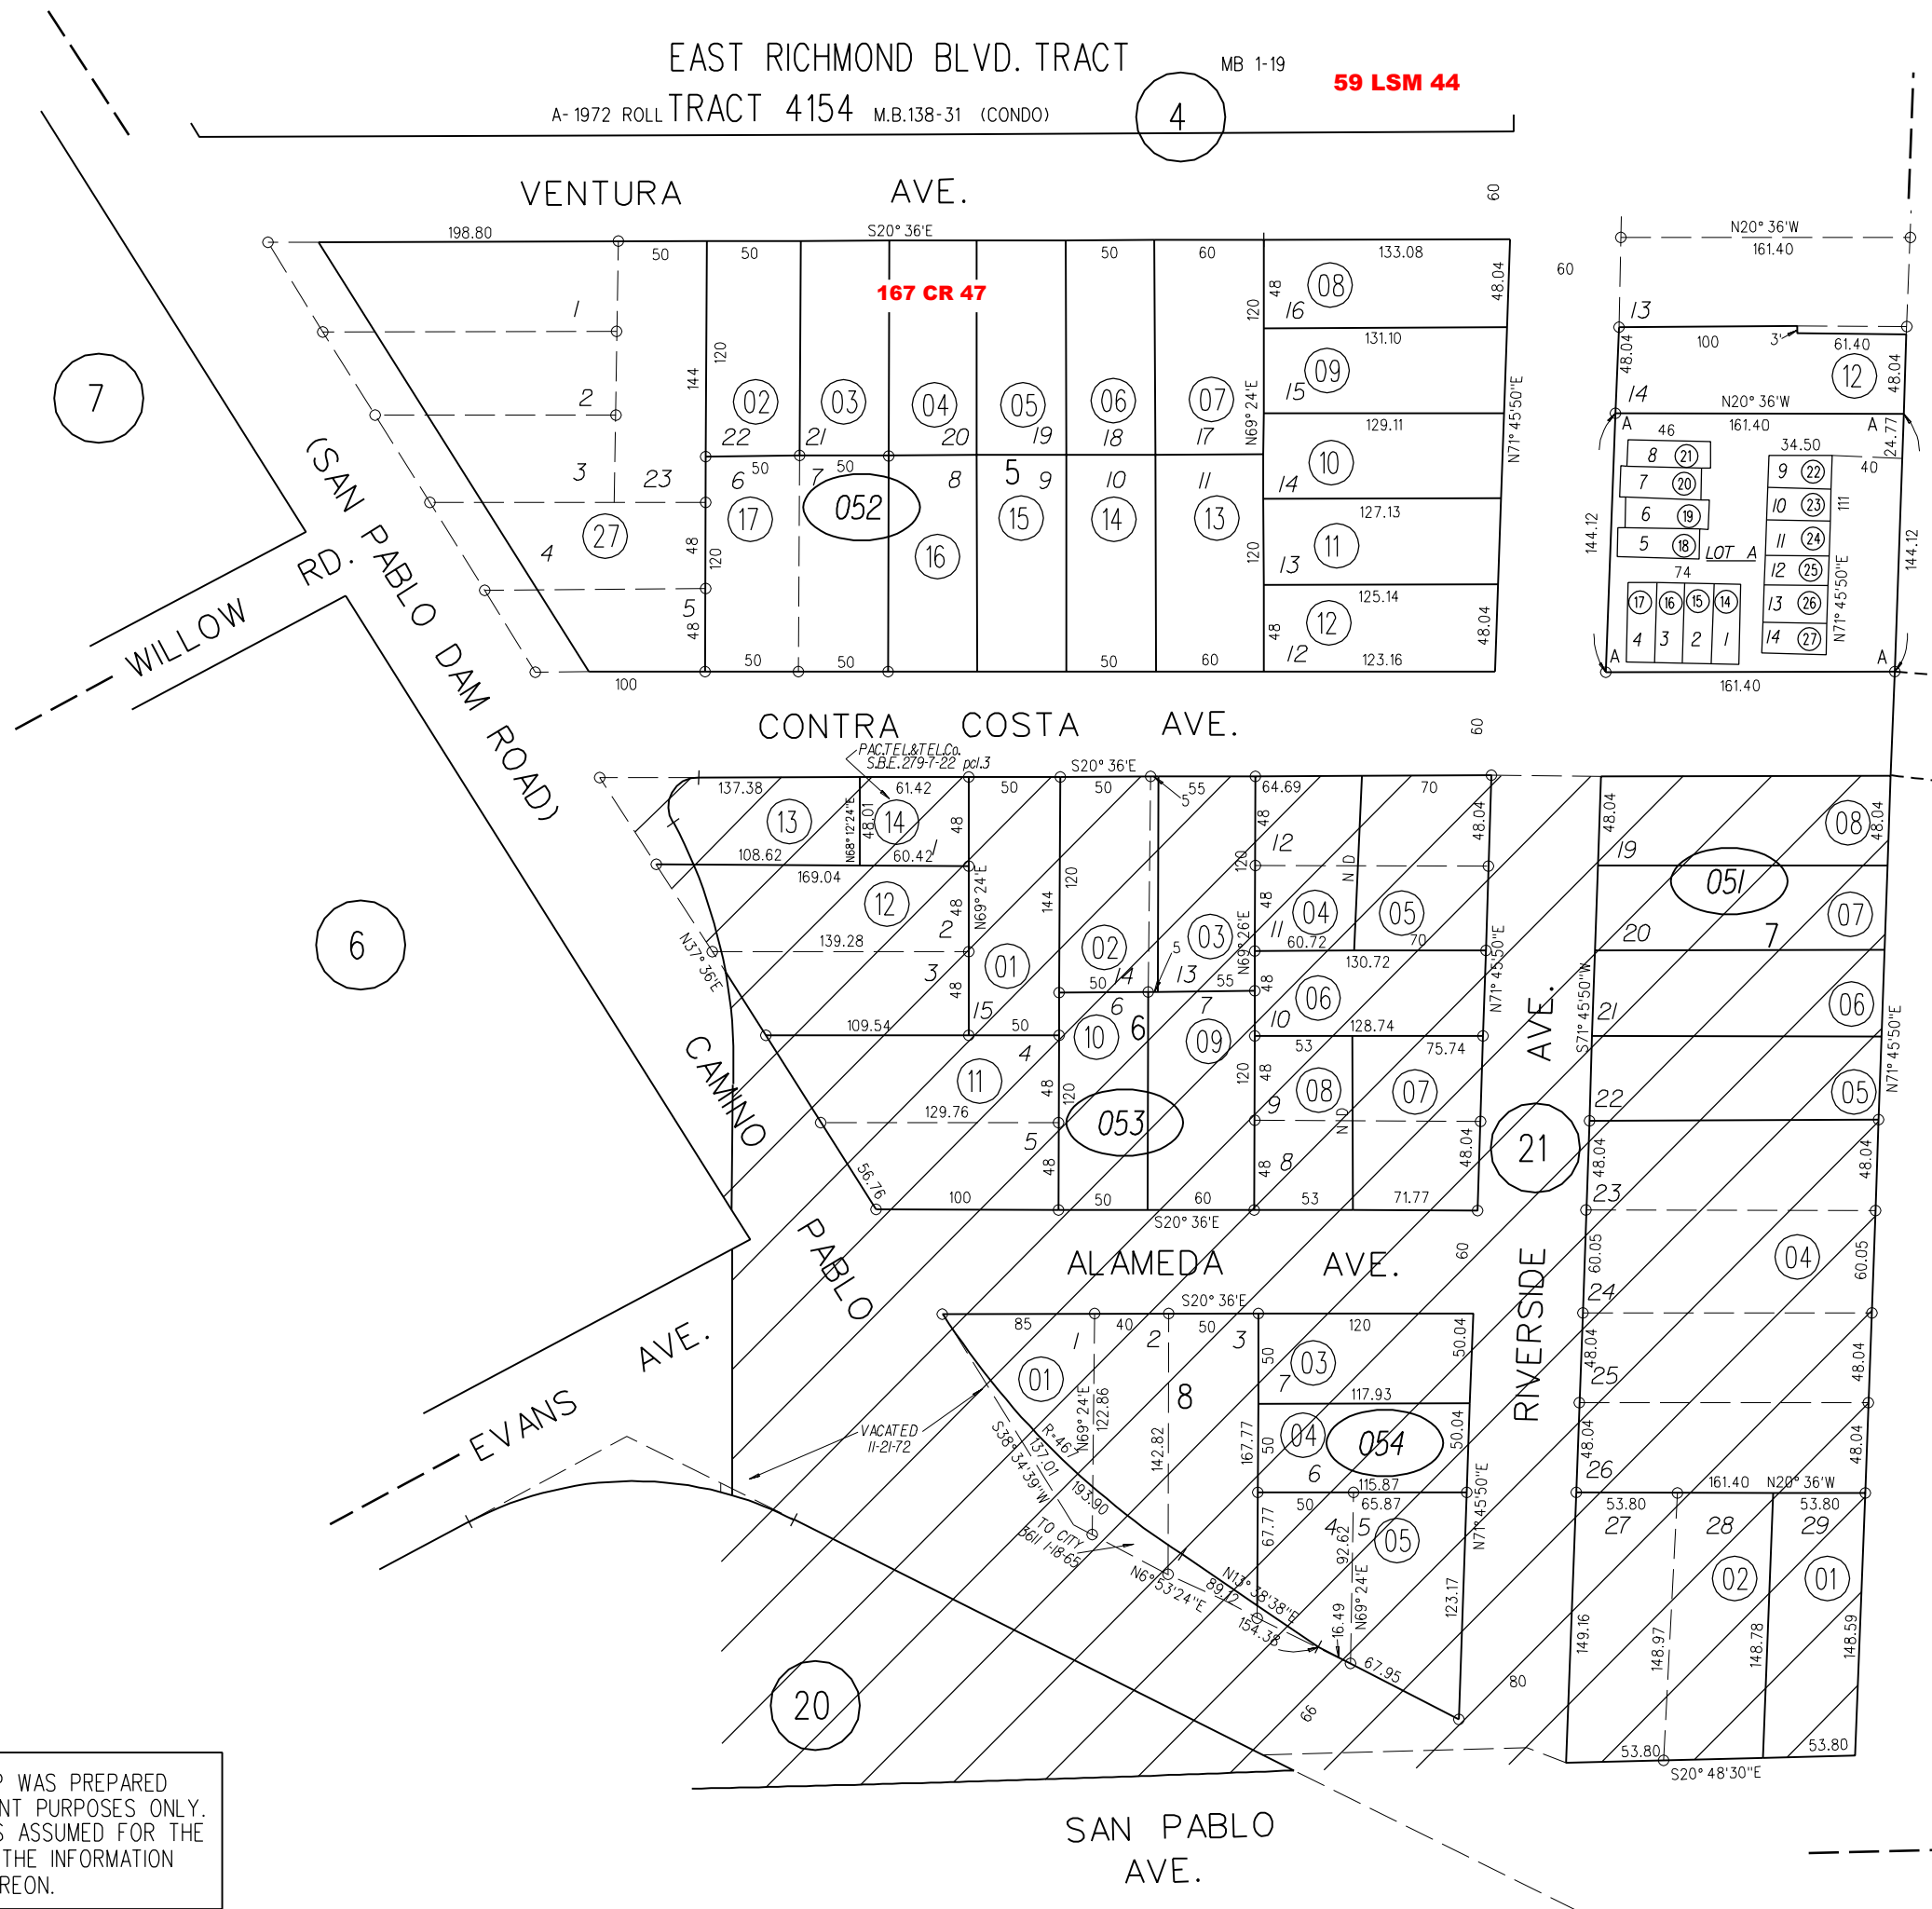

EAST RICHMOND BLVD. TRACT

MB 1-19

59 LSM 44

A-1972 ROLL TRACT 4154 M.B.138-31 (CONDO)

4

TAX CODE AREA

NOTE: THIS MAP WAS PREPARED FOR ASSESSMENT PURPOSES ONLY. NO LIABILITY IS ASSUMED FOR THE ACCURACY OF THE INFORMATION DELINEATED HEREON.

- 051 ○
- 052 ○
- 053 ○
- 054 ○