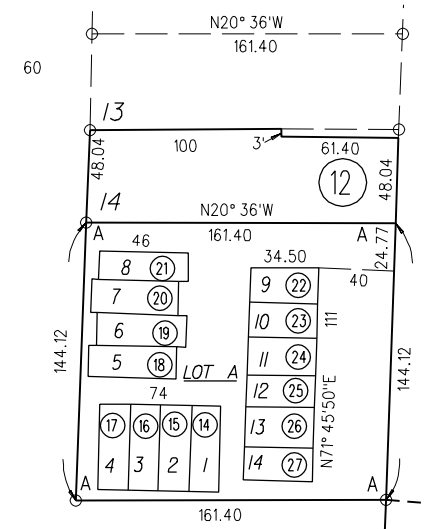

EAST RICHMOND BLVD. TRACT

MB 1-19

59 LSM 44

A-1972 ROLL TRACT 4154 M.B.138-31 (CONDO)

4

TAX CODE AREA

NOTE: THIS MAP WAS PREPARED FOR ASSESSMENT PURPOSES ONLY. NO LIABILITY IS ASSUMED FOR THE ACCURACY OF THE INFORMATION DELINEATED HEREON.

- 051 ○
- 052 ○
- 053 ○
- 054 ○