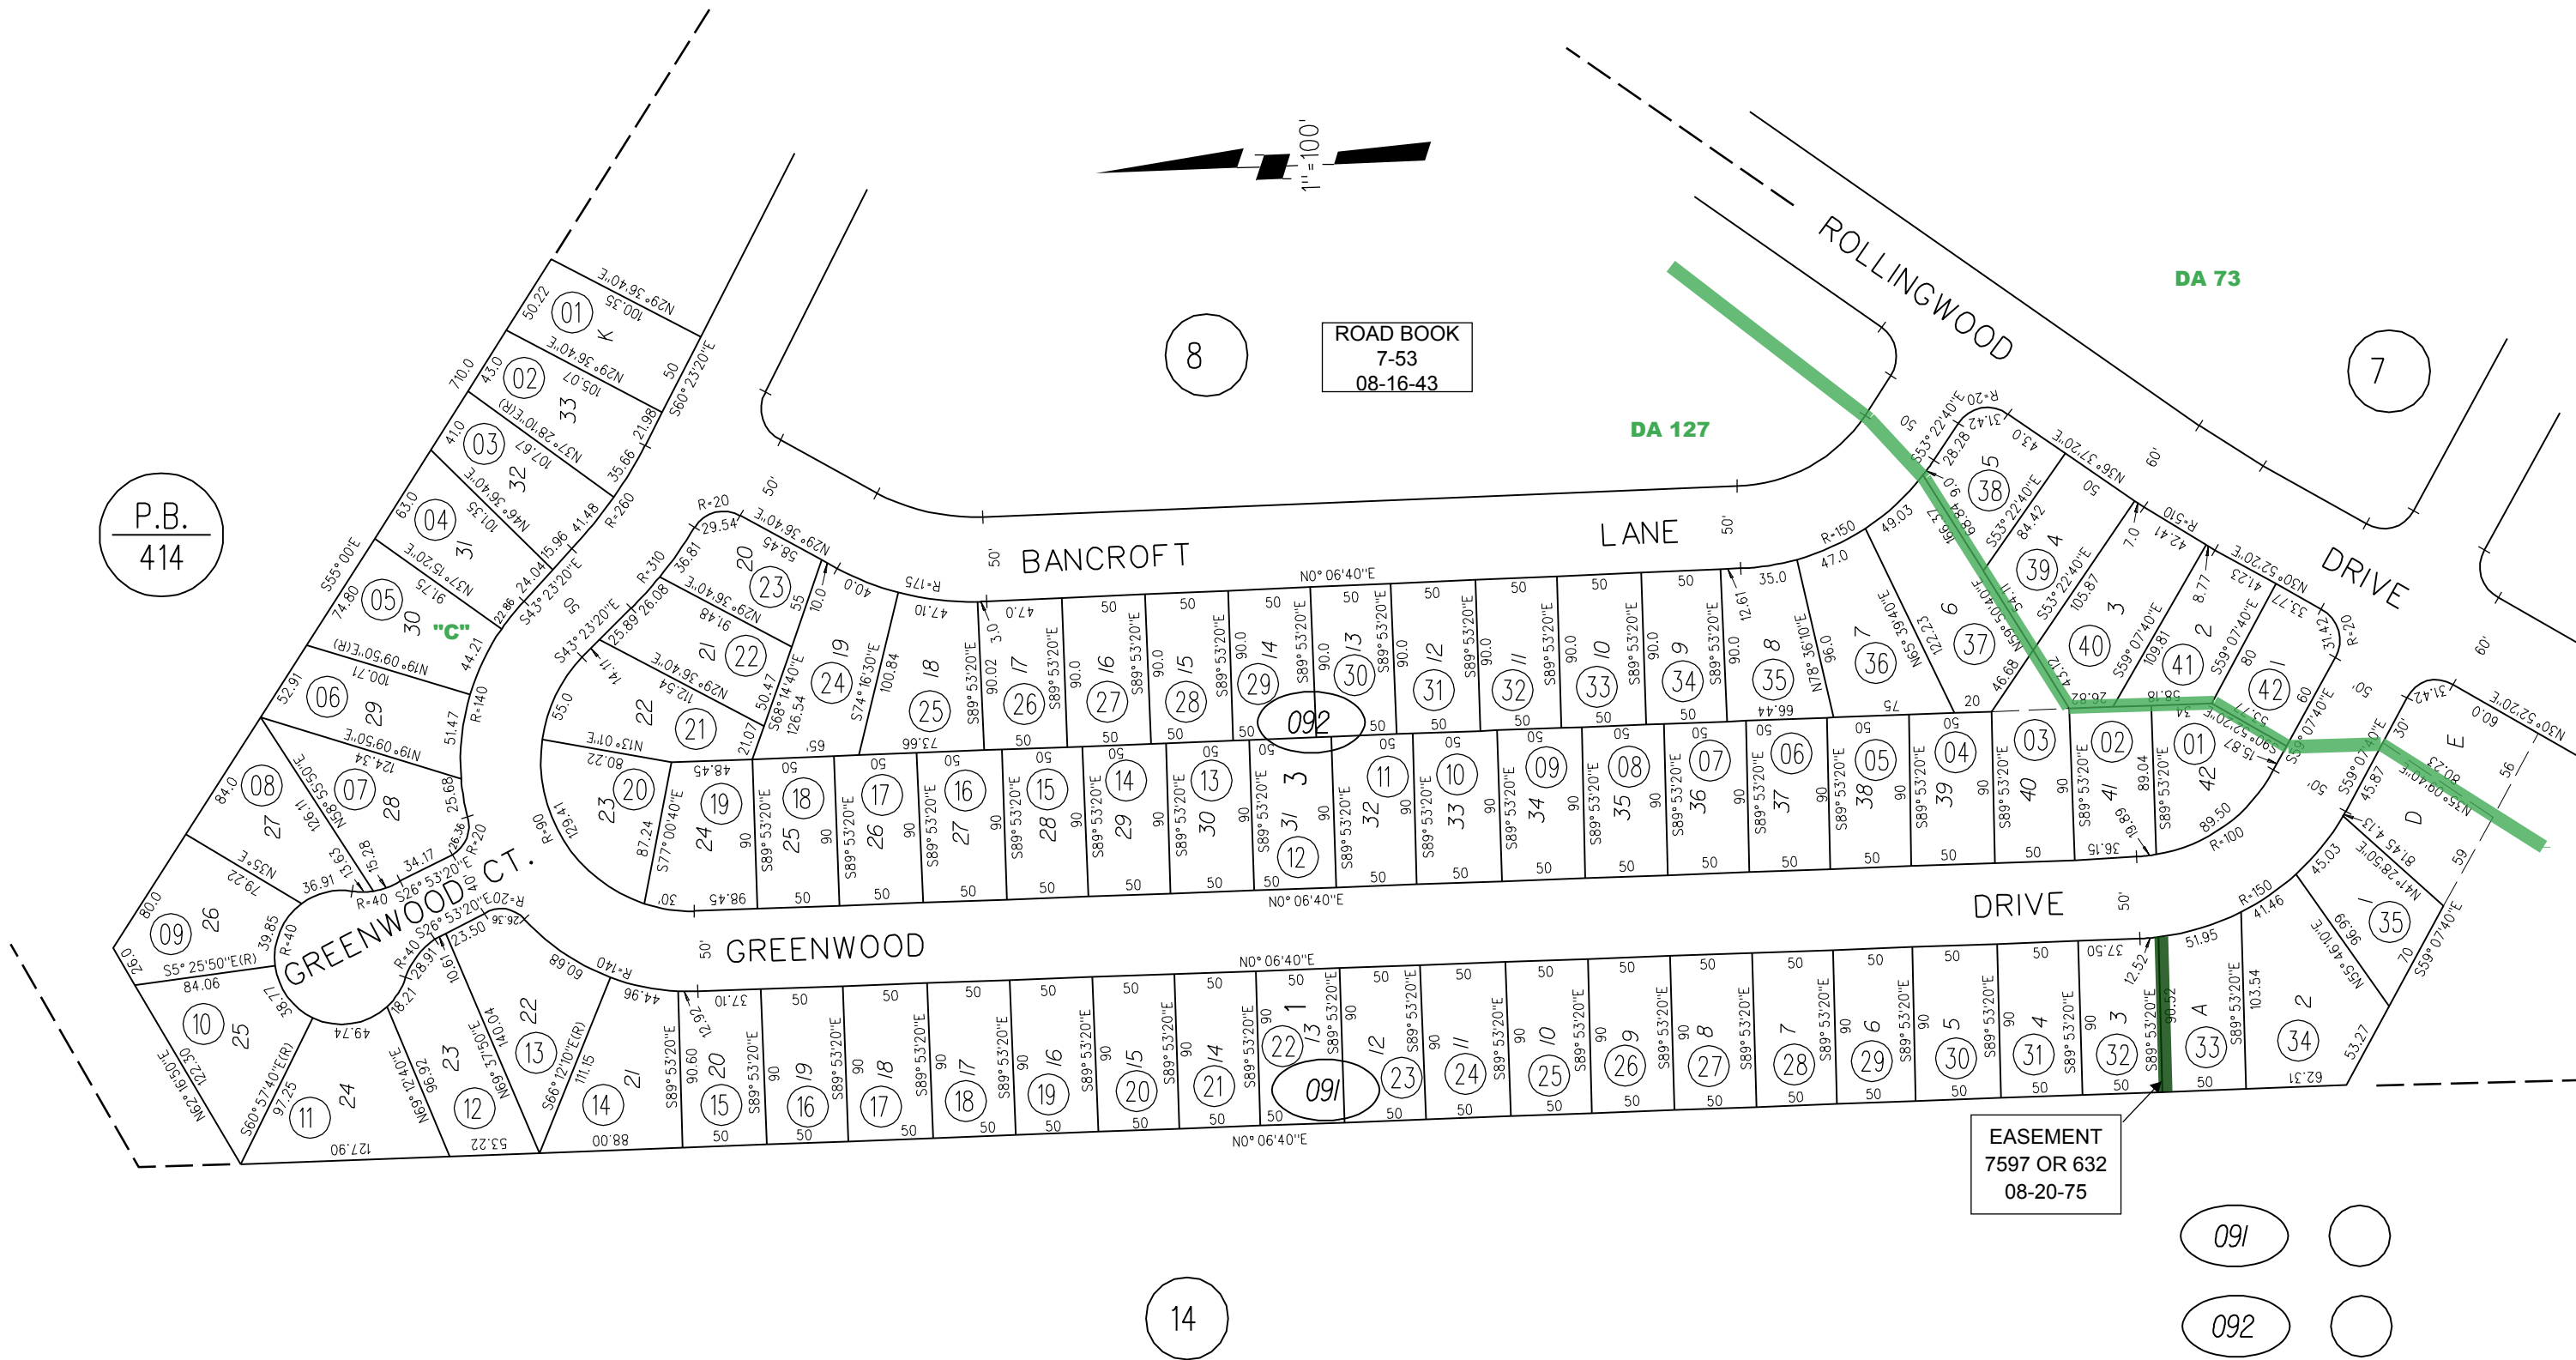

ROLLINGWOOD

M.B. 26 PAGE 916

TAX CODE AREA

P.B.  
414

ROAD BOOK  
7-53  
08-16-43

DA 127

DA 73

14

091

092

1961 ROLL  
FM. 2/13

ASSESSOR'S MAP

BOOK 416 PAGE 09

7-7-59 G.C.C. CONTRA COSTA COUNTY, CALIF.