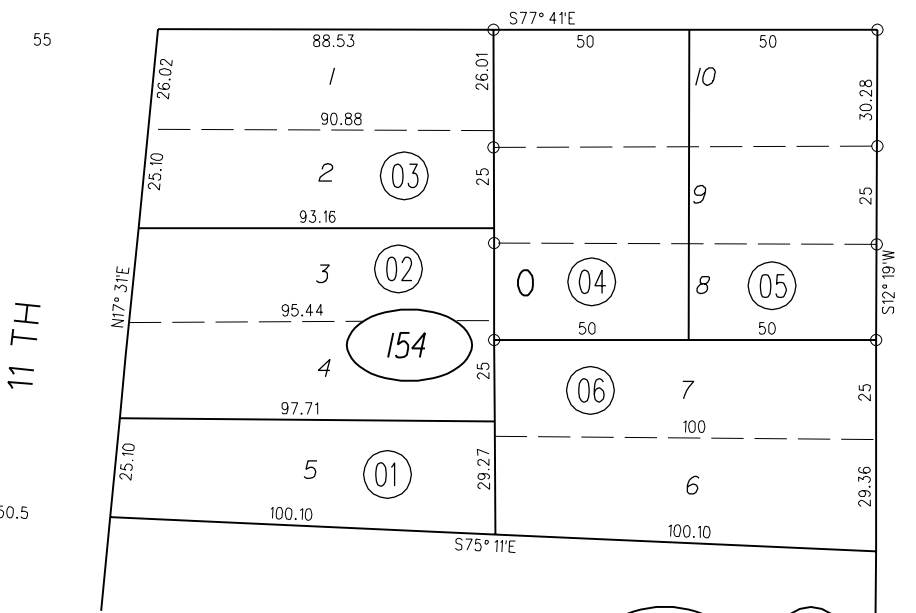

14

BROADWAY ADDITION MB 12-264
1-184PM21 7-25-02

DA 127

STONINGTON AVE

08

CONNECTICUT AVE

EASEMENT
4092 OR 550
04-06-62

EASEMENT
2865 OR 97
10-18-56

EASEMENT
3447 OR 346
09-03-59

NOTE: THIS MAP WAS PREPARED FOR ASSESSMENT PURPOSES ONLY. NO LIABILITY IS ASSUMED FOR THE ACCURACY OF THE INFORMATION DELINEATED HEREON. ASSESSOR'S PARCELS MAY NOT COMPLY WITH LOCAL LOT SPLIT OR BUILDING SITE ORDINANCES.

DA 127