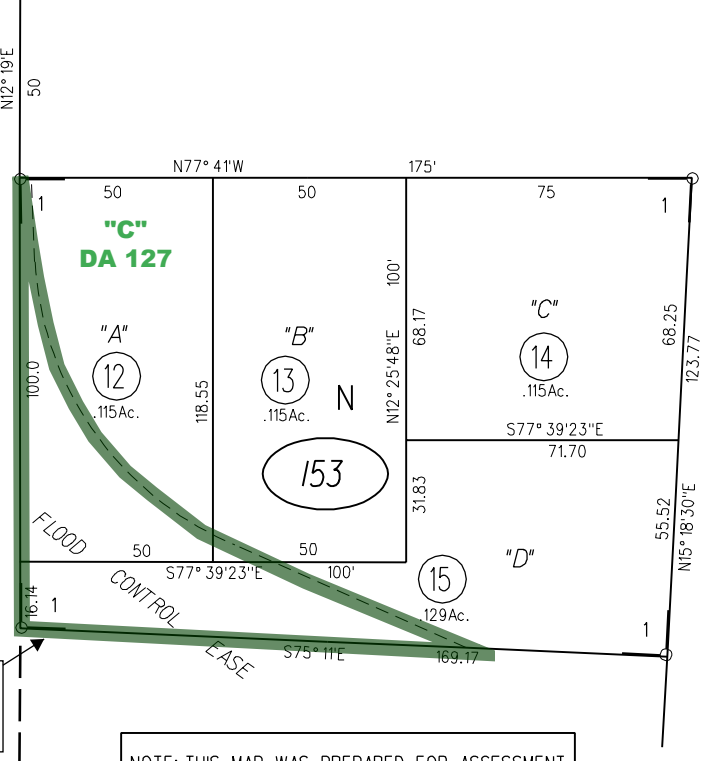

14

BROADWAY ADDITION MB 12-264
1-184PM21 7-25-02

DA 127

STONINGTON AVE

08

CONNECTICUT AVE

EASEMENT
4092 OR 550
04-06-62

EASEMENT
2865 OR 97
10-18-56

EASEMENT
3447 OR 346
09-03-59

NOTE: THIS MAP WAS PREPARED FOR ASSESSMENT PURPOSES ONLY. NO LIABILITY IS ASSUMED FOR THE ACCURACY OF THE INFORMATION DELINEATED HEREON. ASSESSOR'S PARCELS MAY NOT COMPLY WITH LOCAL LOT SPLIT OR BUILDING SITE ORDINANCES.

DA 127