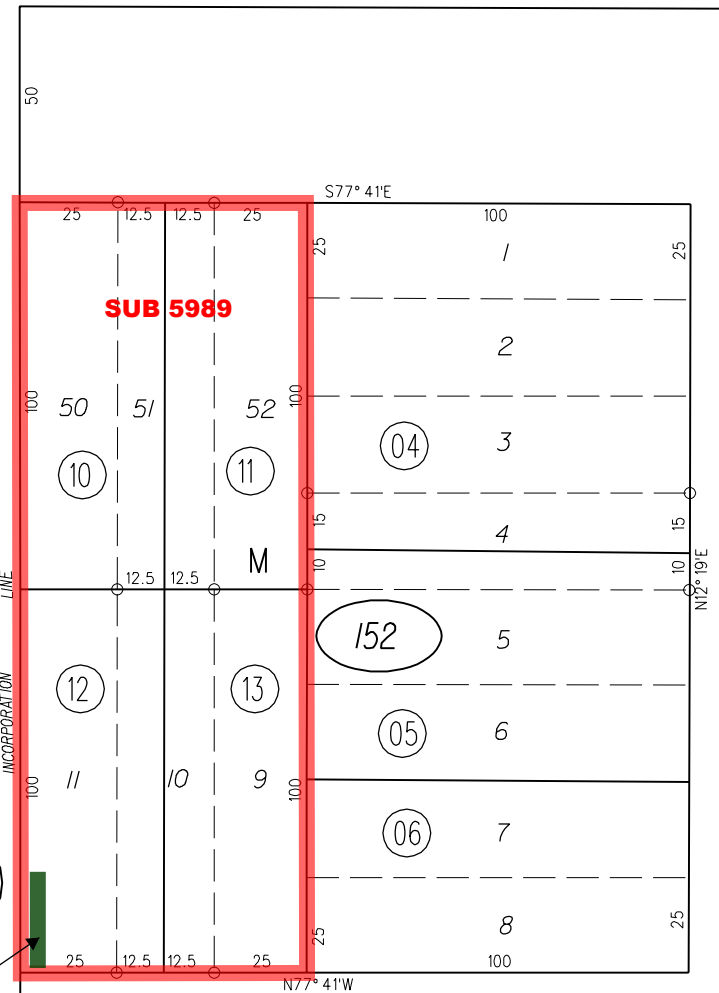

14

BROADWAY ADDITION MB 12-264
1-184PM21 7-25-02

DA 127

STONINGTON AVE

08

CONNECTICUT AVE

EASEMENT
4092 OR 550
04-06-62

EASEMENT
2865 OR 97
10-18-56

EASEMENT
3447 OR 346
09-03-59

NOTE: THIS MAP WAS PREPARED FOR ASSESSMENT PURPOSES ONLY. NO LIABILITY IS ASSUMED FOR THE ACCURACY OF THE INFORMATION DELINEATED HEREON. ASSESSOR'S PARCELS MAY NOT COMPLY WITH LOCAL LOT SPLIT OR BUILDING SITE ORDINANCES.