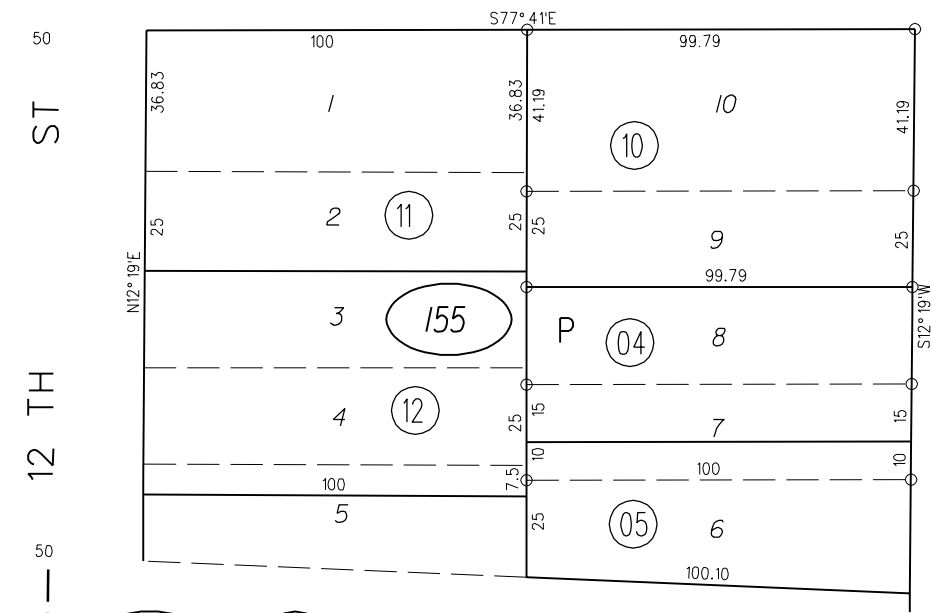

14

BROADWAY ADDITION MB 12-264
1-184PM21 7-25-02

DA 127

STONINGTON AVE

08

CONNECTICUT AVE

EASEMENT
4092 OR 550
04-06-62

EASEMENT
2865 OR 97
10-18-56

EASEMENT
3447 OR 346
09-03-59

NOTE: THIS MAP WAS PREPARED FOR ASSESSMENT PURPOSES ONLY. NO LIABILITY IS ASSUMED FOR THE ACCURACY OF THE INFORMATION DELINEATED HEREON. ASSESSOR'S PARCELS MAY NOT COMPLY WITH LOCAL LOT SPLIT OR BUILDING SITE ORDINANCES.