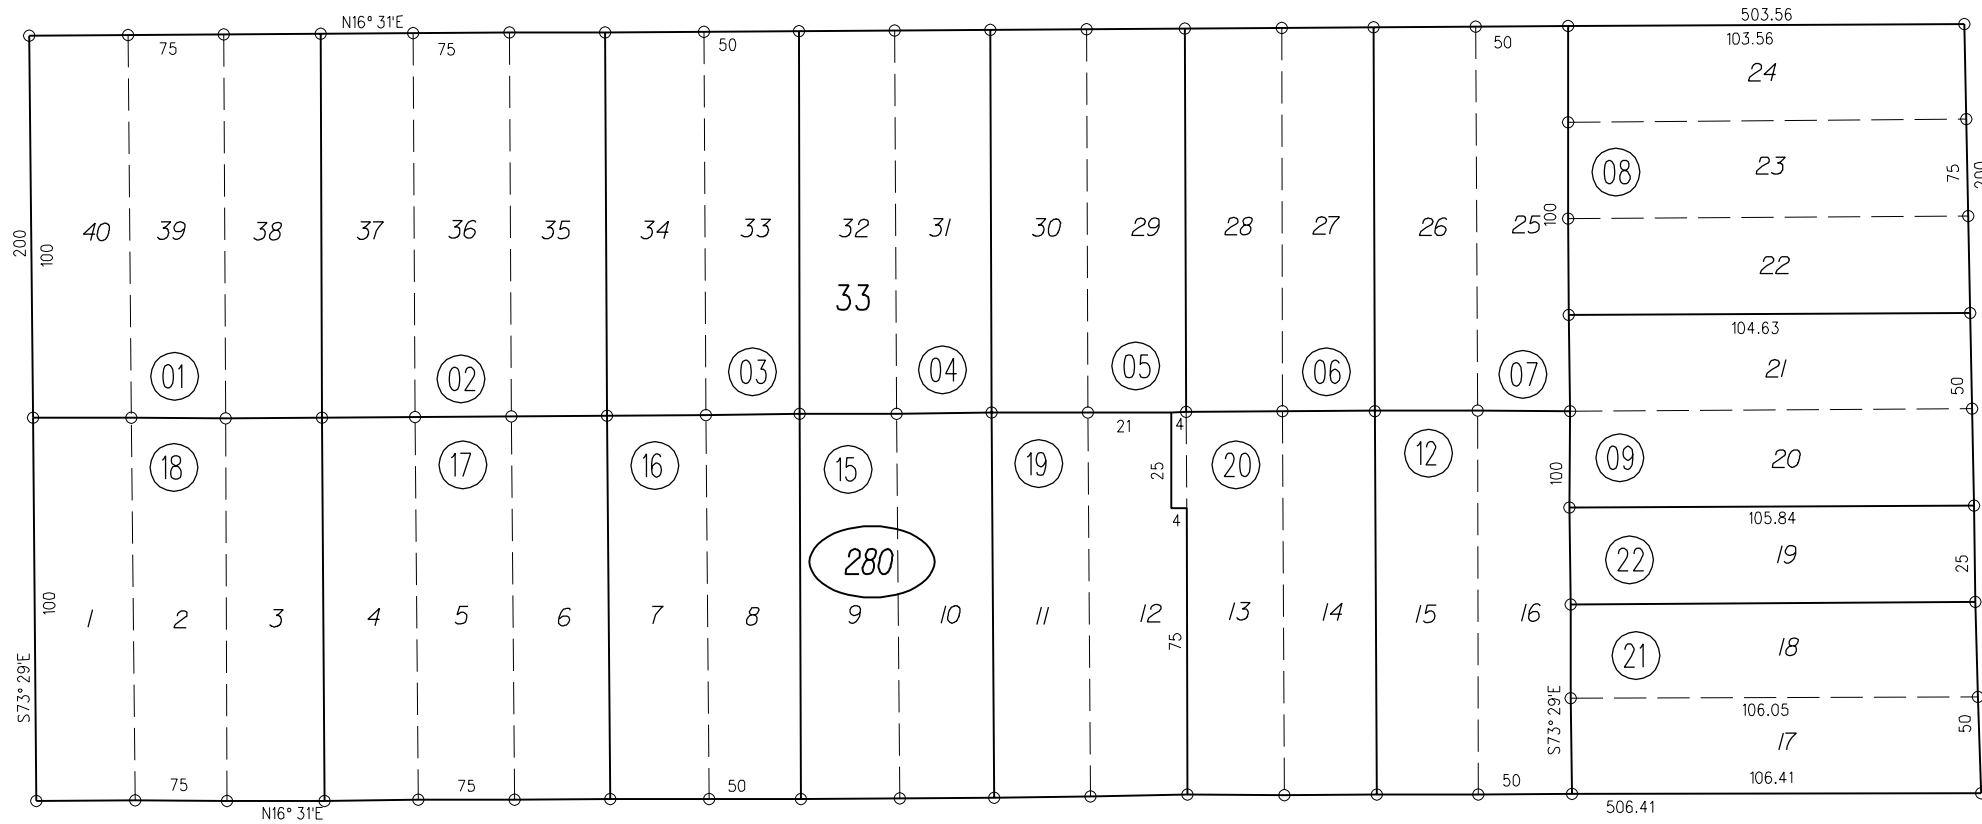

DA 73

29

NO. 20

22 ND

STREET

AVE.

24

LOVEGROVE

(ALVARDO ST.)

30

21 ST

STREET

ROAD

31

27

25

280