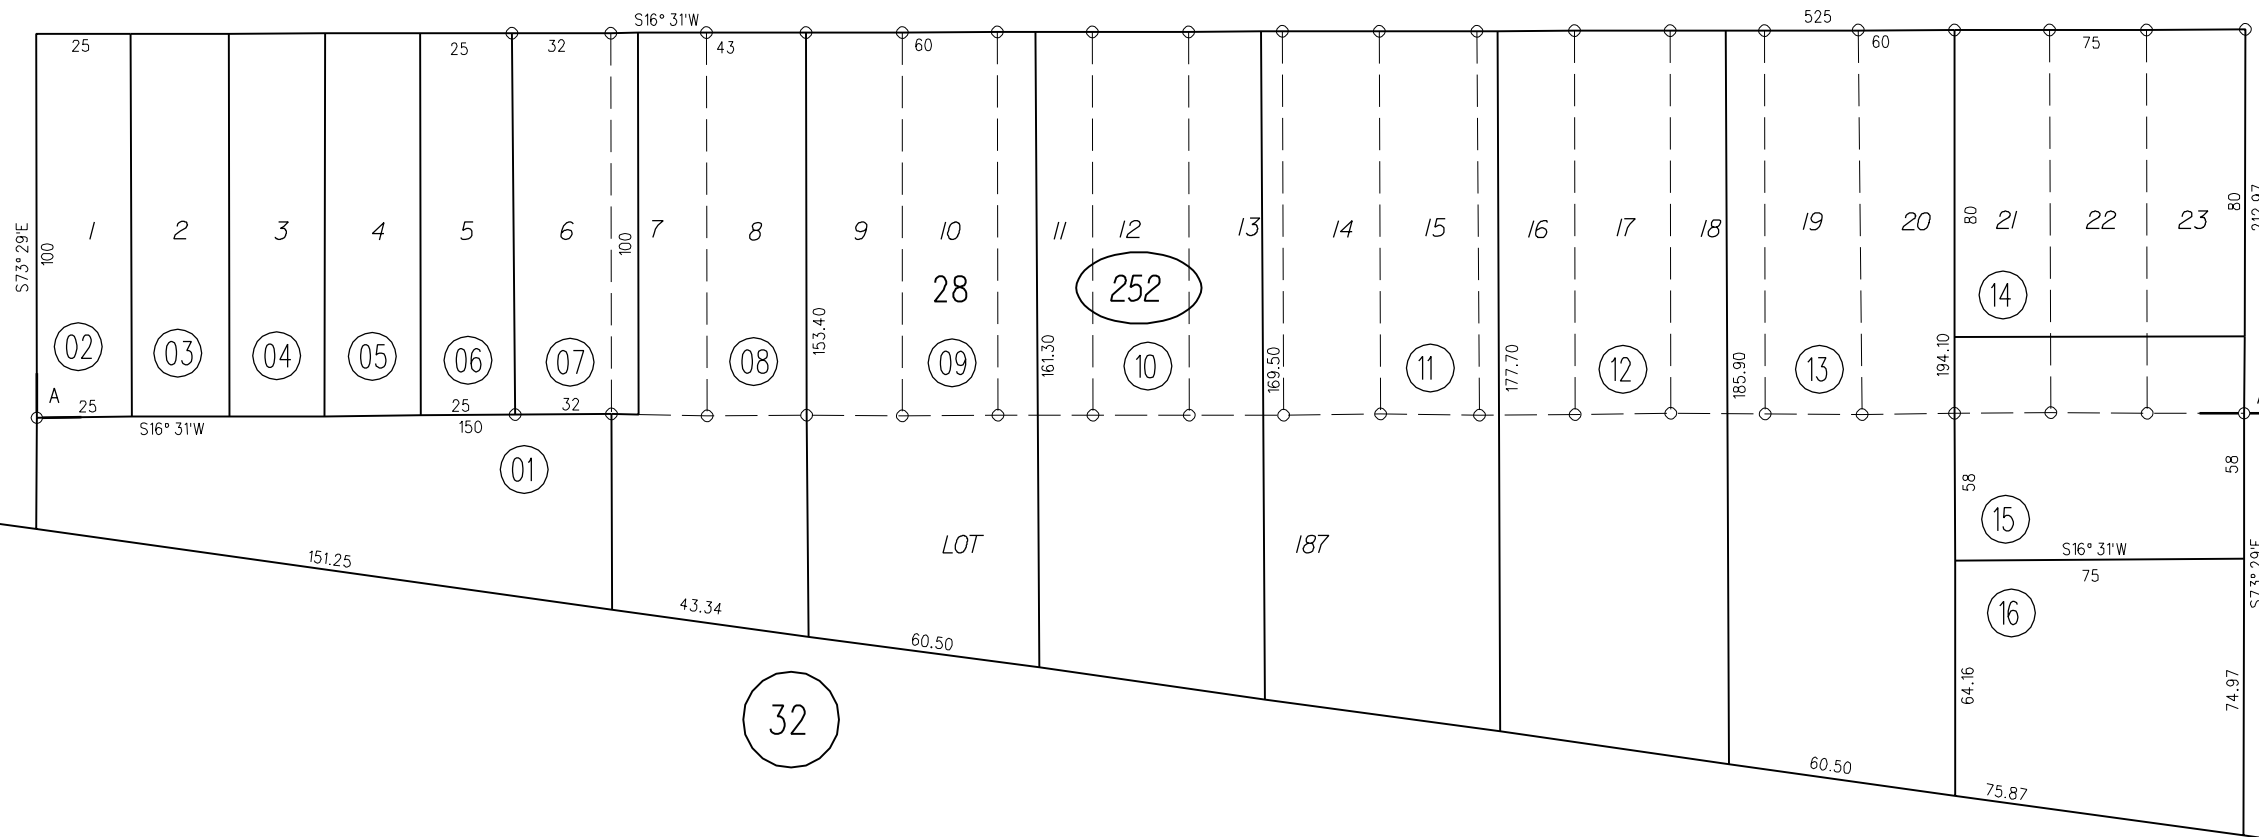

A - BLOCKS 28&29 ANDRADE ROSE NO.2 TRACT M.B. 10-233
POR. LOT 187 RANCHO SAN PABLO

TAX CODE AREA

22

28

21 ST

24

STREET

AVE.

AVE.

27

21

20 TH

DA 73

STREET

STONE

LOVEGROVE

26

251

252

32