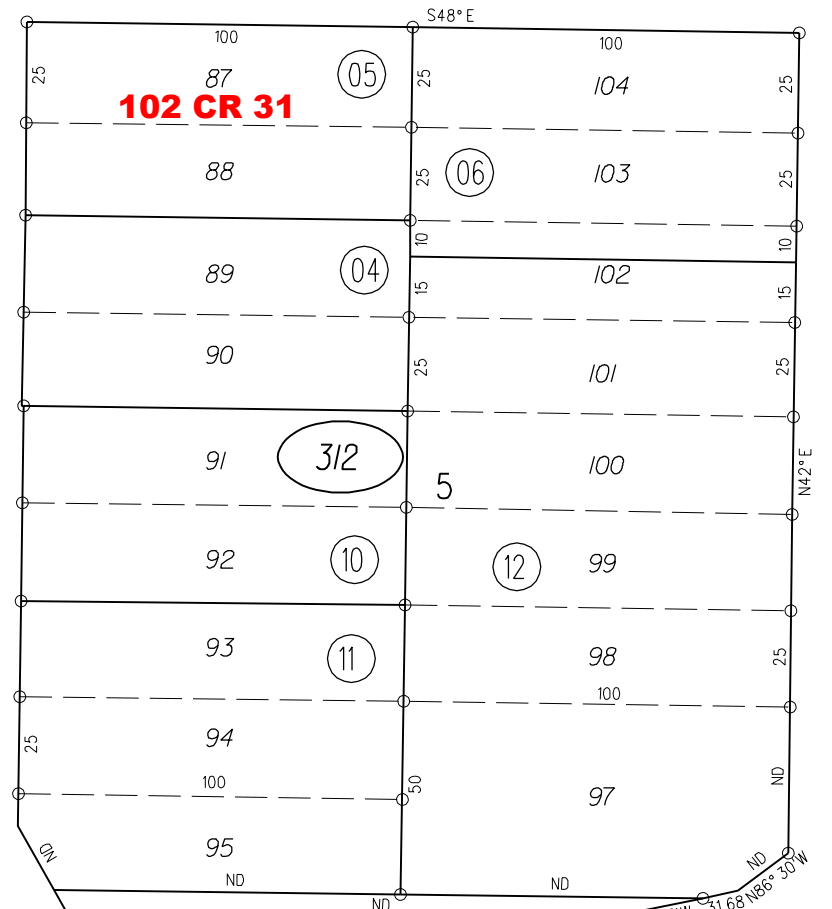

GREATER RICHMOND PABLO TRACT M.B. 7-167

1- 67P.M.10 6-26-78

2- 103P.M.47 12-1-82

TAX CODE AREA

30

51.2

50

STANDARD

AVE.

STREET

STREET

MASON

VAN NESS

UNIVERSITY AVE.

32

29

5-2-90

18-19