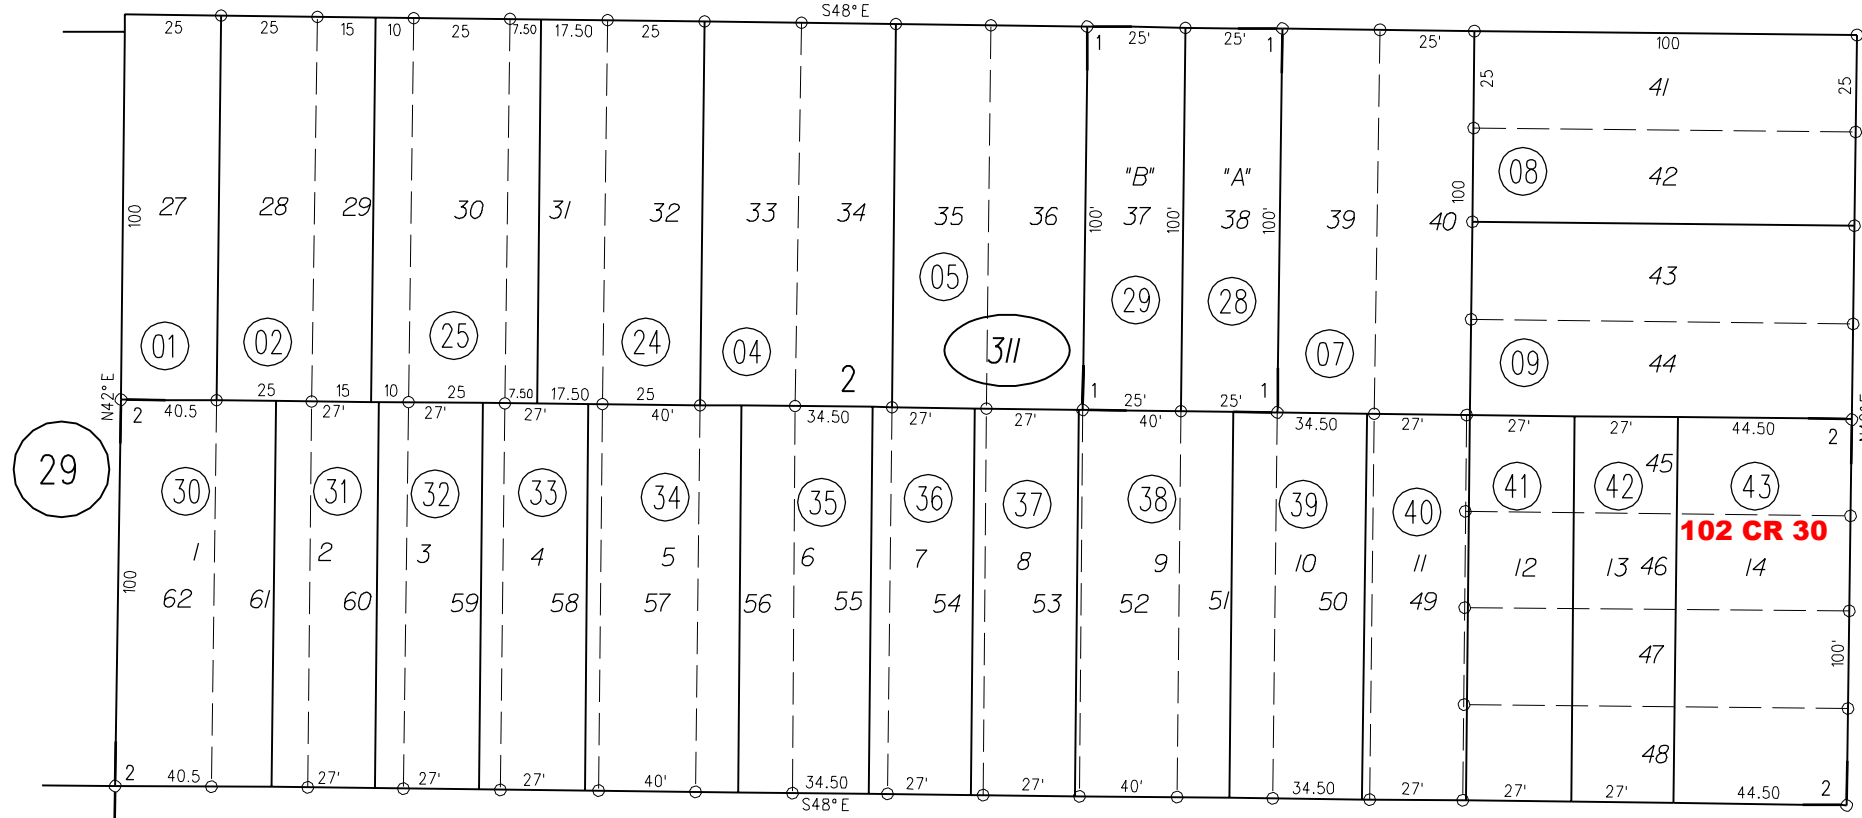

GREATER RICHMOND PABLO TRACT M.B. 7-167

1- 67P.M.10 6-26-78

2- 103P.M.47 12-1-82

TAX CODE AREA

30

51.2

50

STANDARD

AVE.

STREET

STREET

MASON

VAN NESS

UNIVERSITY AVE.

32

29

5-2-90

18-19