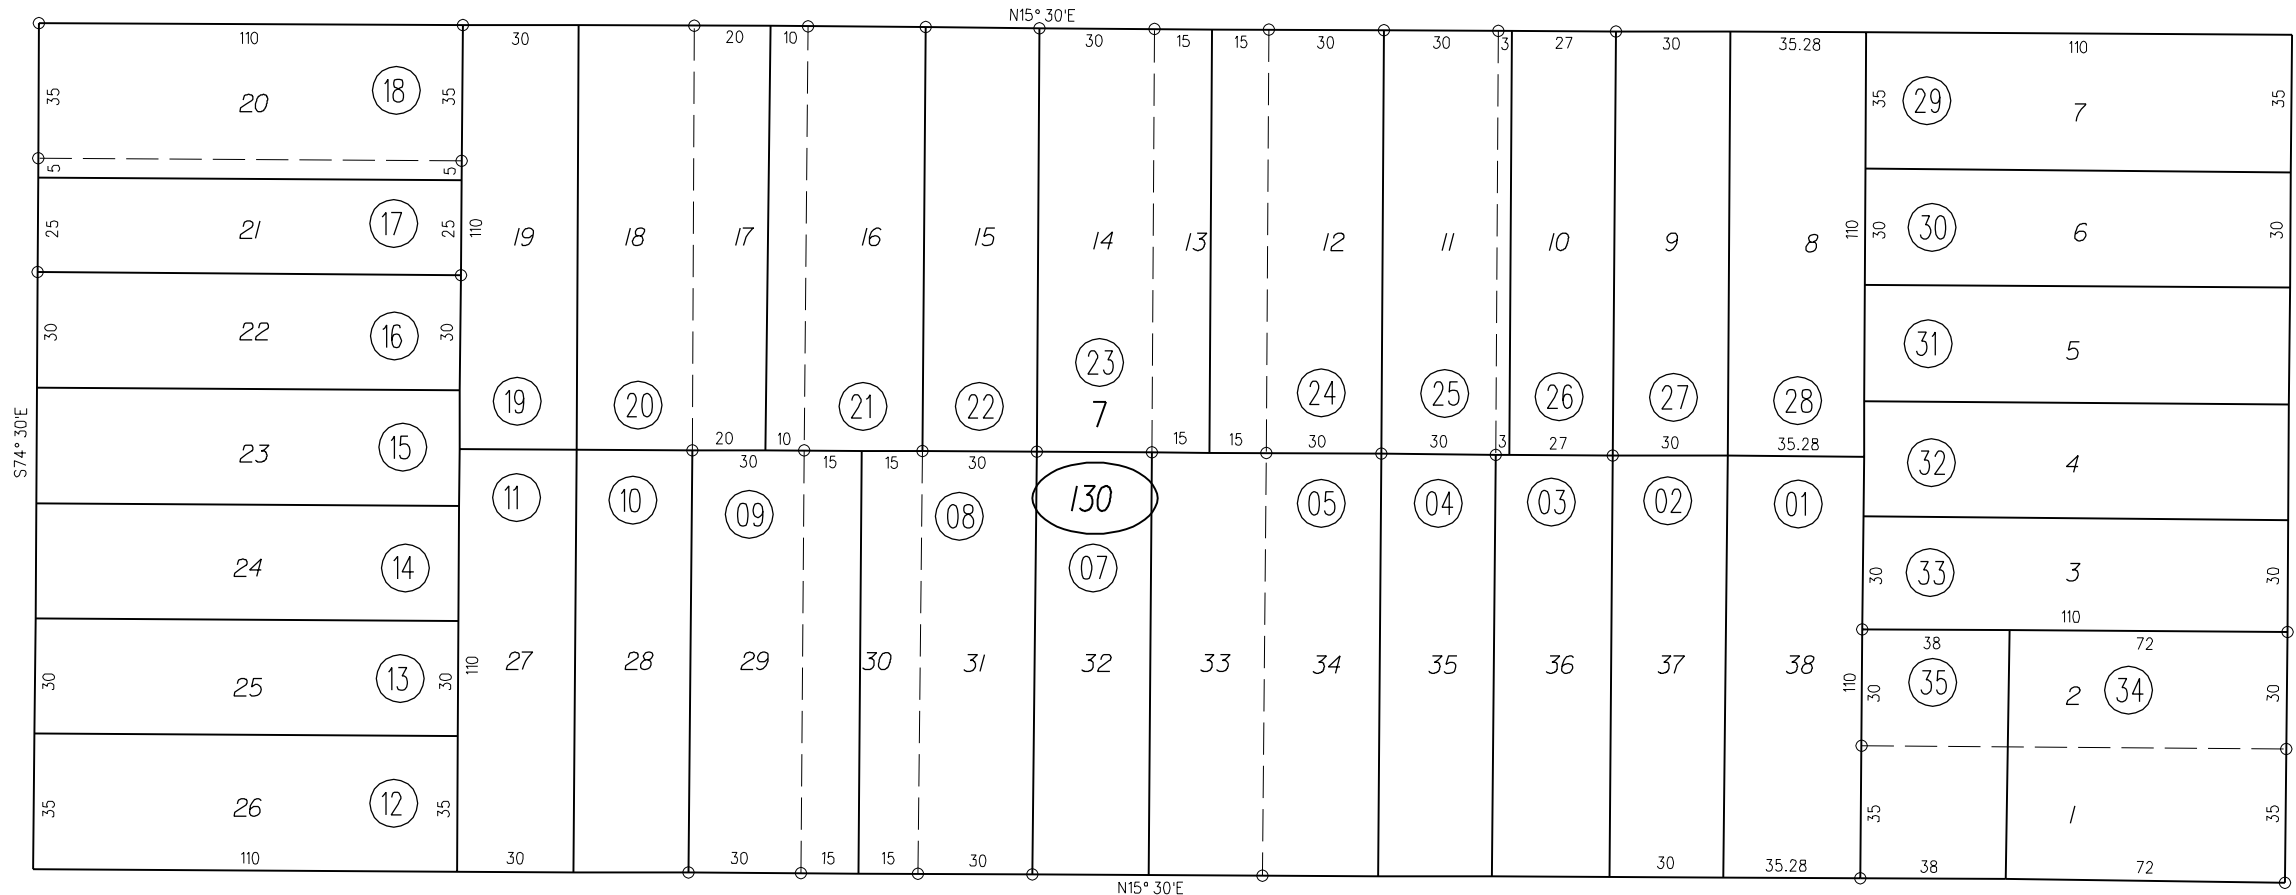

RICHMOND PULLMAN PUEBLO TRACT M.B. 3-53

TAX CODE AREA

50

55

100

PULLMAN STREET

PULLMAN STREET

50

16

DOVER AVE.

DOVER AVE.

S74°30'E

N15°30'E

S74°30'E

N15°30'E

VAN NESS STREET

VAN NESS STREET

50

50

55

100

12

MARKET AVE.

MARKET AVE.