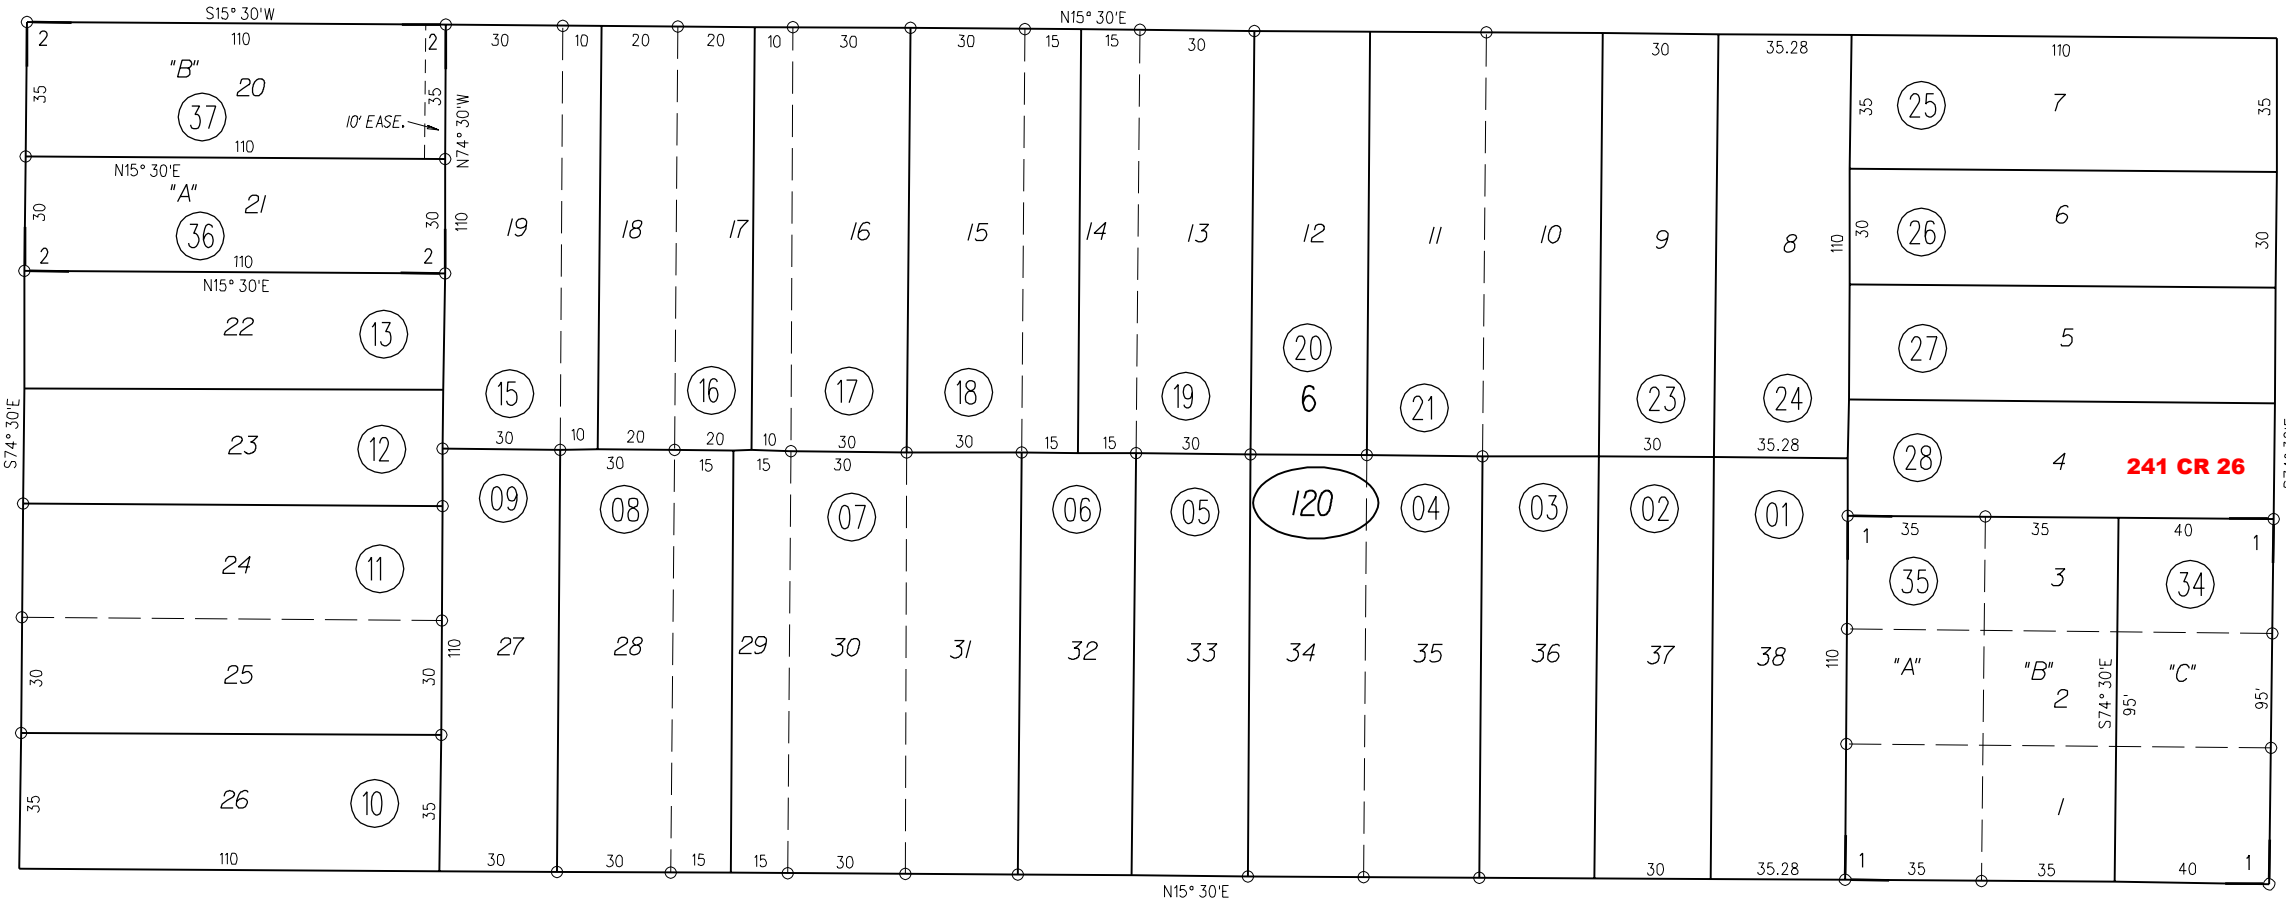

RICHMOND PULLMAN PUEBLO TRACT M.B. 3-53

1- 66P.M.24 6-1-78

2- 119P.M.40 11-13-85

TAX CODE AREA

13

VAN NESS

STREET

DOVER

17

DOVER

DOVER

P.B.
527

MARKET

24TH.
ST.

MASON

STREET