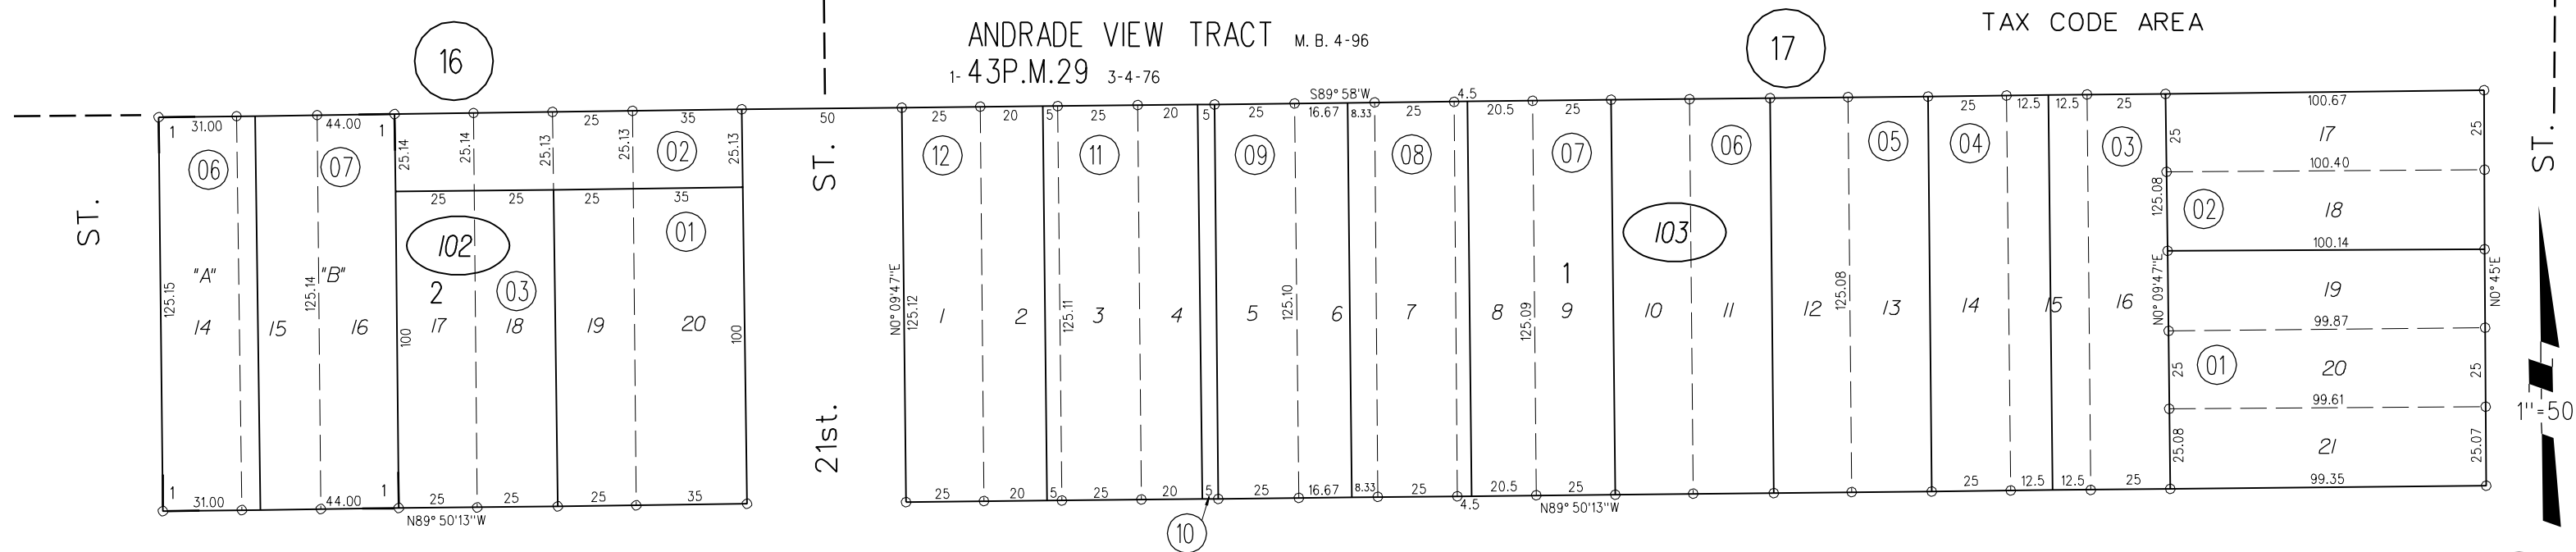

ANDRADE VIEW TRACT M. B. 4-96

1-43P.M.29 3-4-76

TAX CODE AREA

ALFREDA

BLVD.

11

20th

23rd

WILCOX

AVE.

8

- 101
- 102
- 103

17-21 & 22 1961 ROLL 5-2-91  
 ASSESSOR'S MAP 8  
 BOOK 410 PAGE 10  
 CONTRA COSTA COUNTY, CALIF.