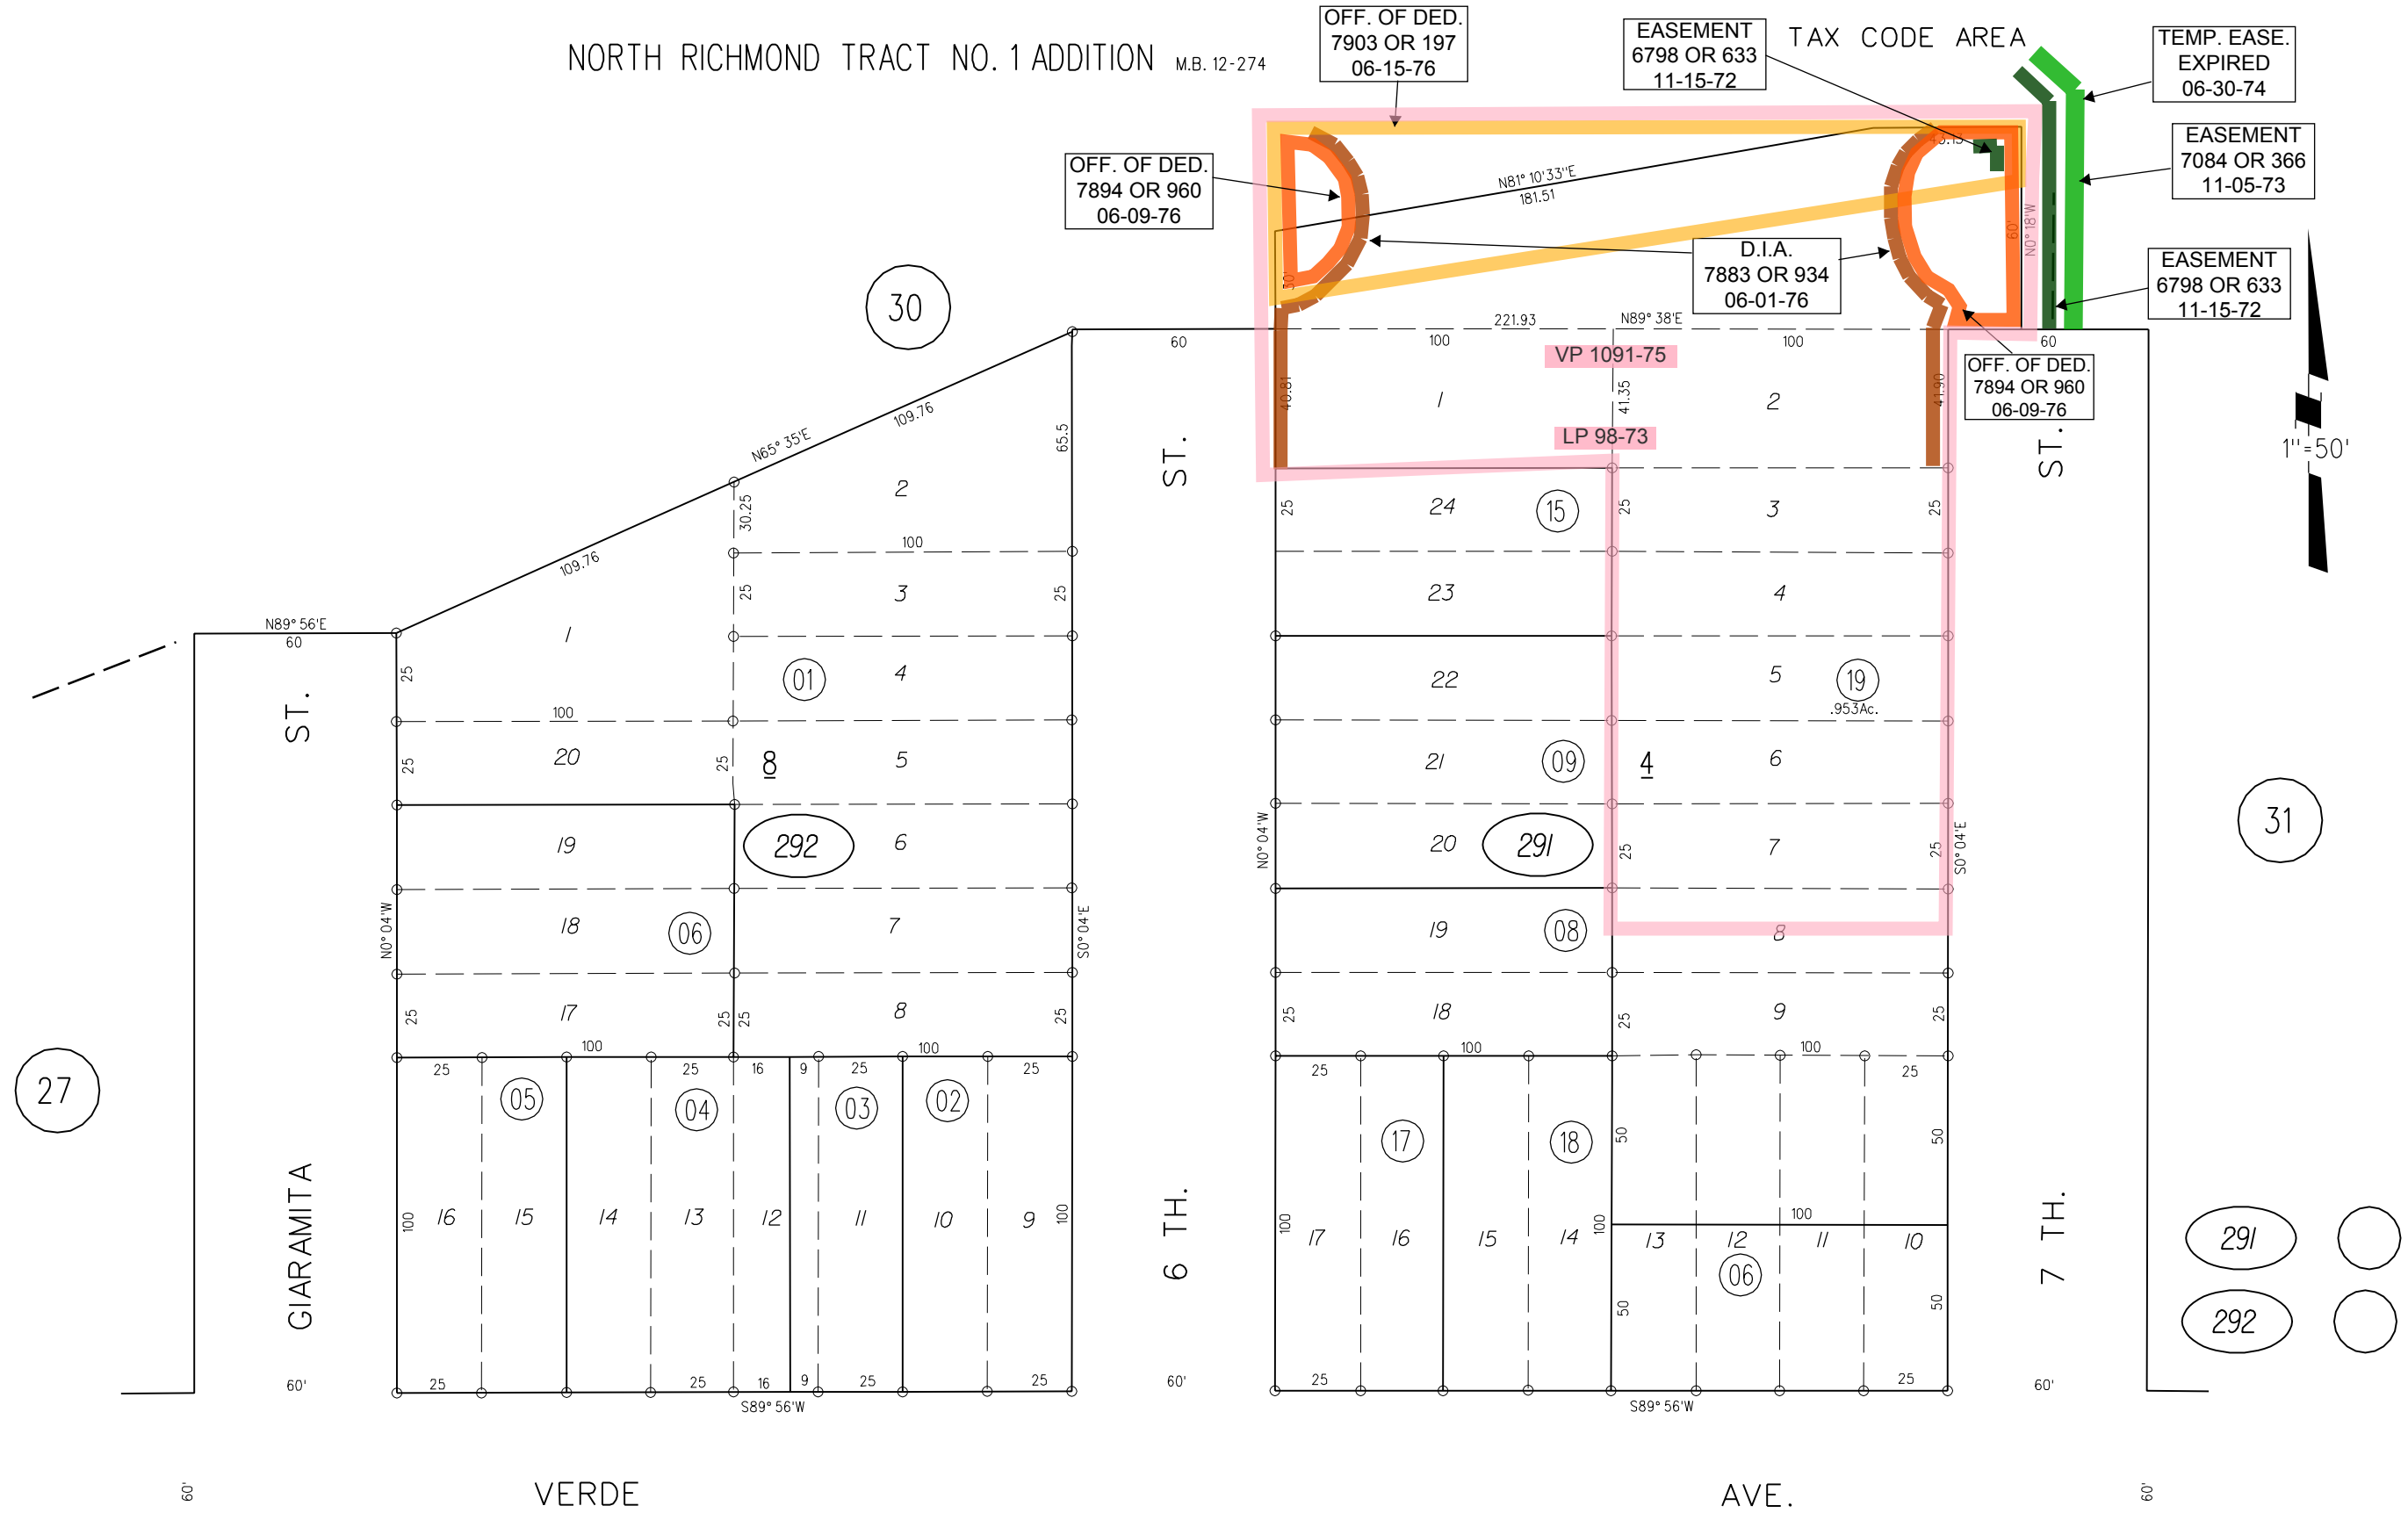

NORTH RICHMOND TRACT NO. 1 ADDITION M.B. 12-274

OFF. OF DED.
7903 OR 197
06-15-76

EASEMENT
6798 OR 633
11-15-72

TAX CODE AREA

TEMP. EASE.
EXPIRED
06-30-74

EASEMENT
7084 OR 366
11-05-73

EASEMENT
6798 OR 633
11-15-72

OFF. OF DED.
7894 OR 960
06-09-76

D.I.A.
7883 OR 934
06-01-76

OFF. OF DED.
7894 OR 960
06-09-76

1"=50'

DATE	CHANGE	BY
05/11/95	CREATE 019	KR

28