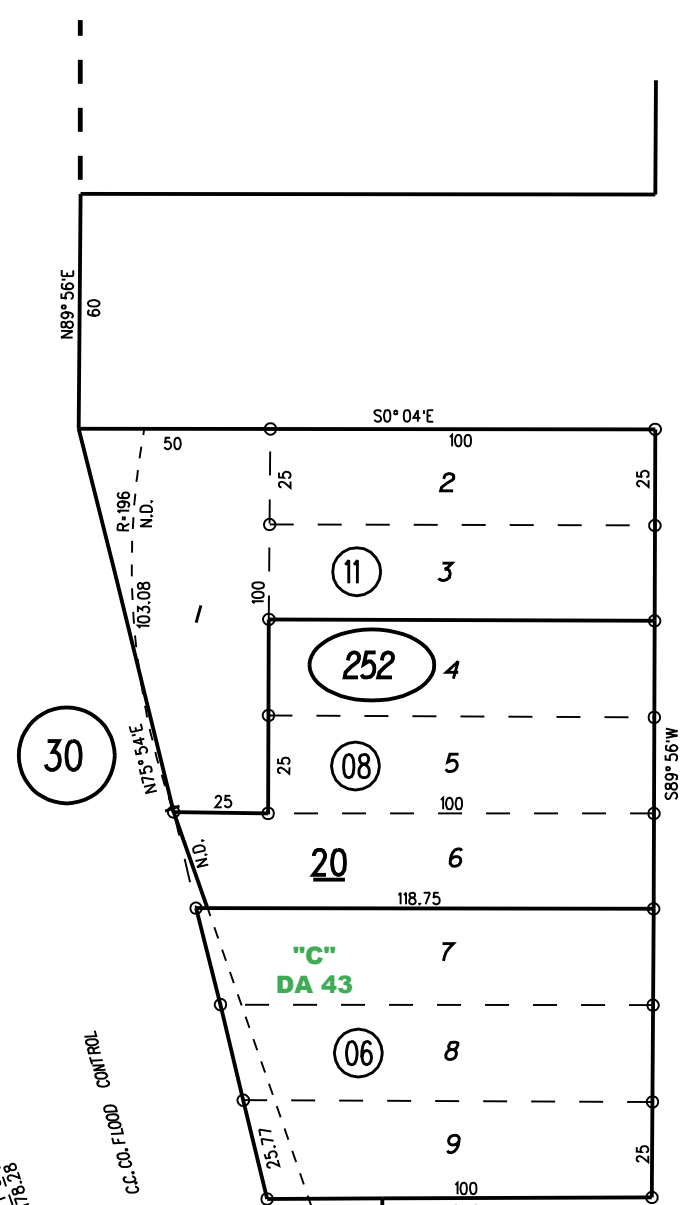

60'

AVE.

MARKET

60'

16

A B

AVE.

VERDE

ST.

ST.

24

25I

252

○

○

MAP CORRECTION
6/25/07