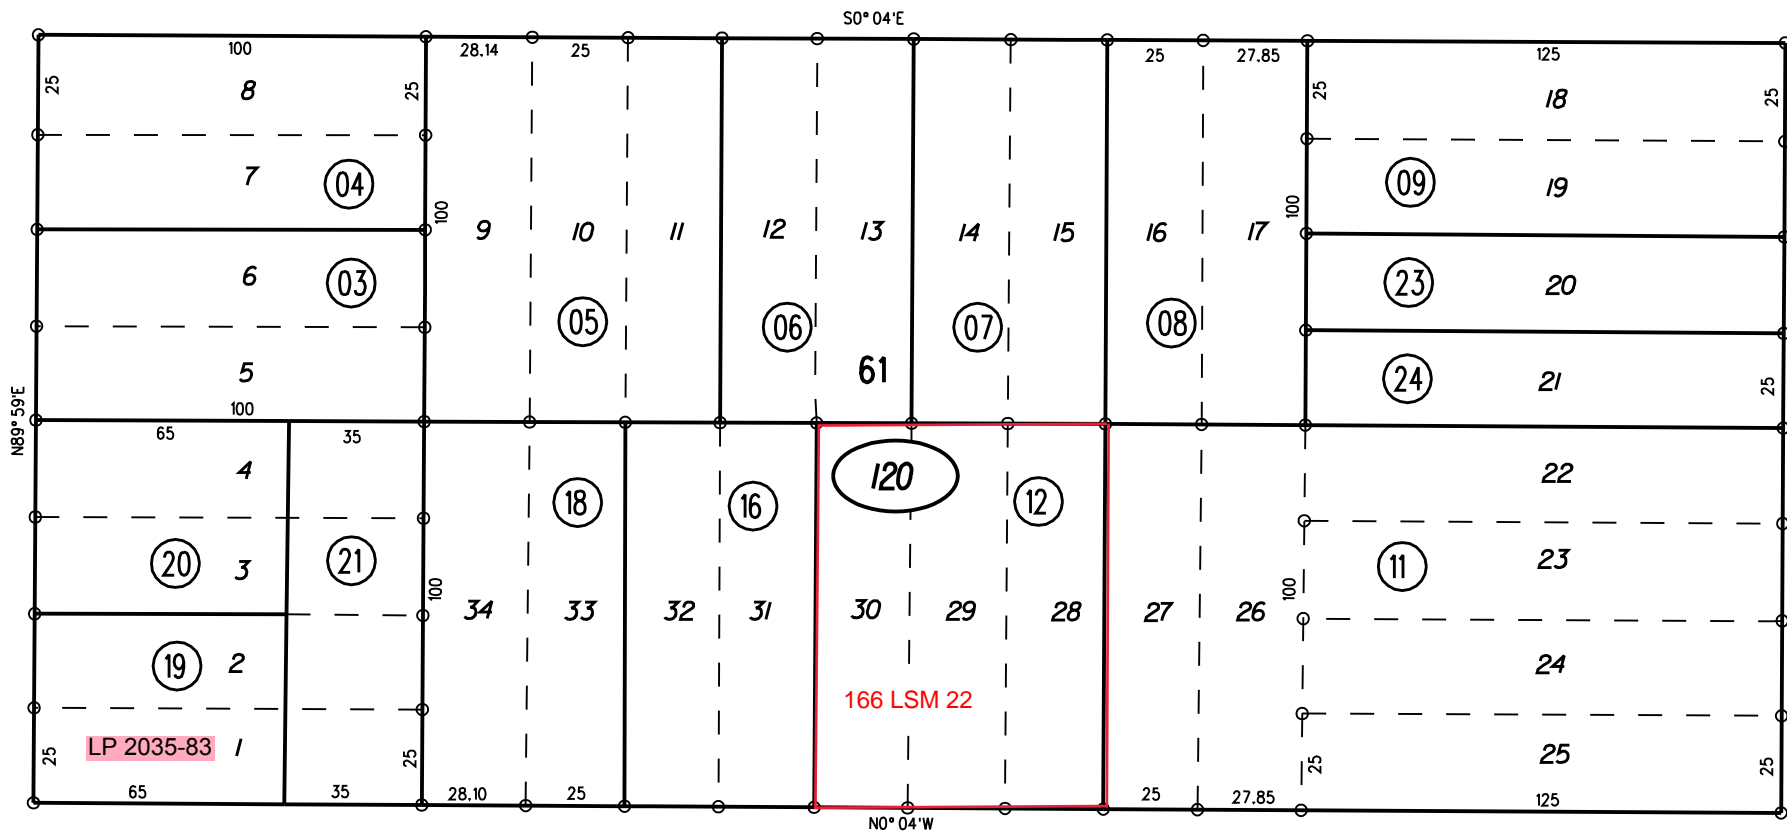

6 TH. ST.

GROVE AVE.

CHESLEY AVE.

GIARAMITA ST.

NOTE: THIS MAP WAS PREPARED FOR ASSESSMENT PURPOSES ONLY. NO LIABILITY IS ASSUMED FOR THE ACCURACY OF THE INFORMATION DELINEATED HEREON. ASSESSOR'S PARCELS MAY NOT COMPLY WITH LOCAL LOT SPLIT OR BUILDING SITE ORDINANCES.