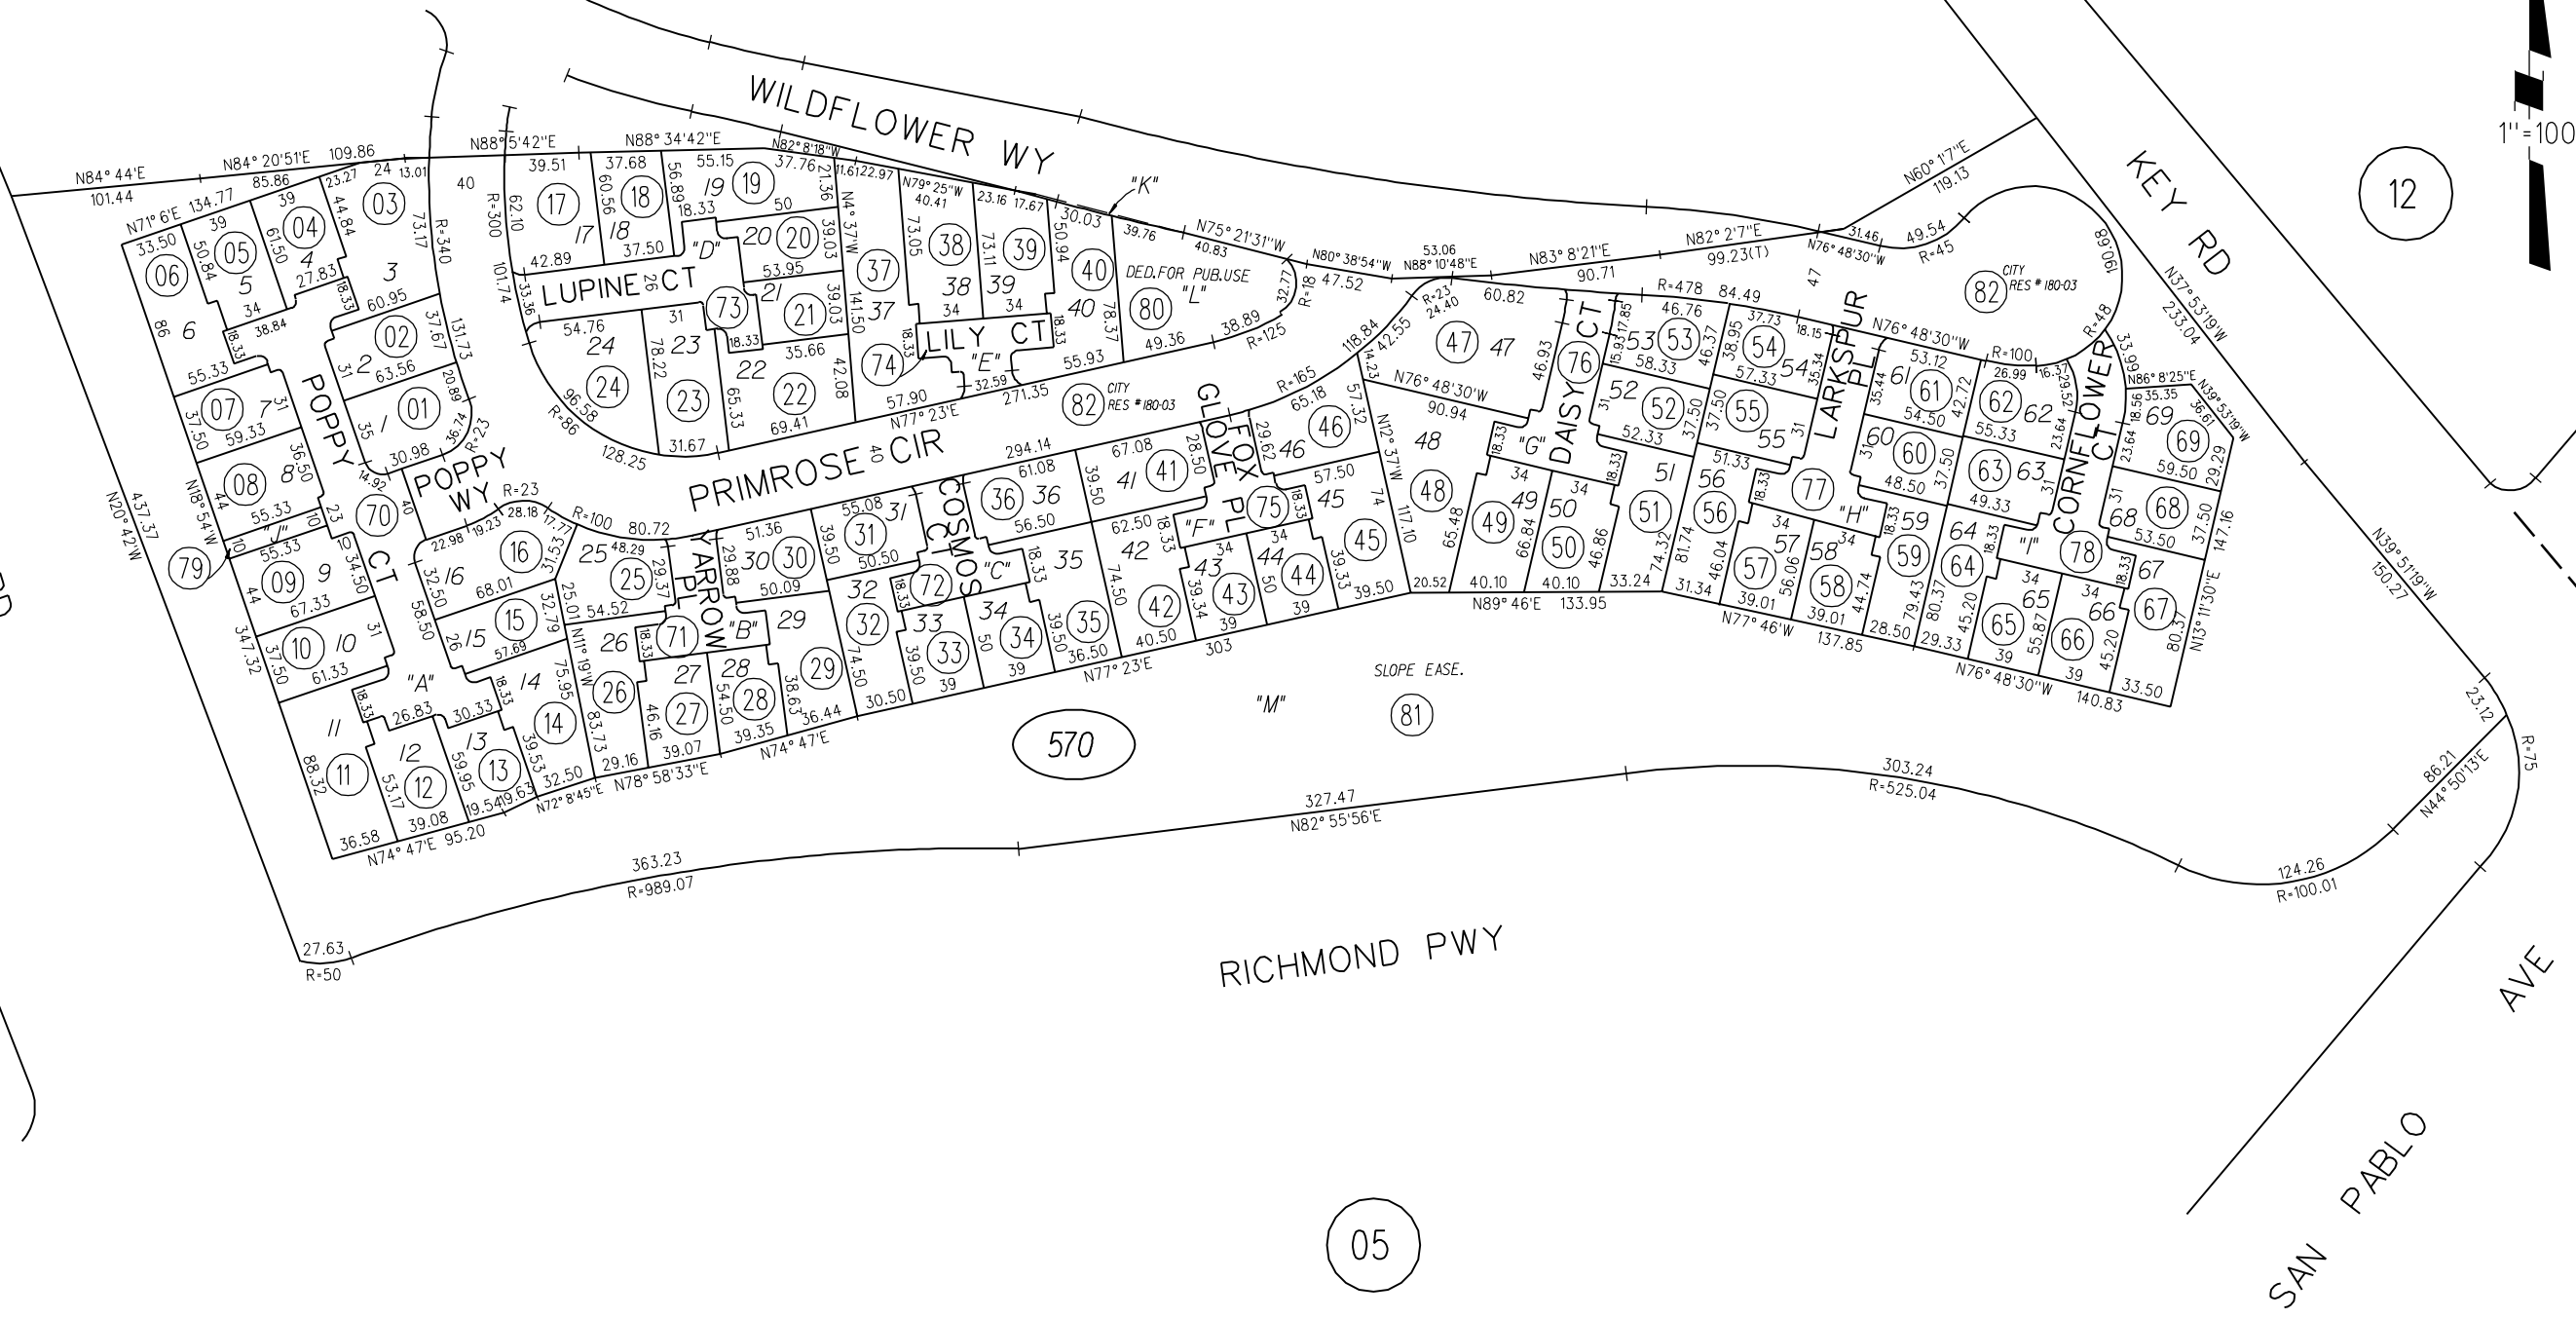

05

2000 ROLL - TRACT 8116 M.B. 416-7 (PARCEL 6 AT PARK RIDGE)

ATLAS RD

WILDFLOWER WY

KEY RD

12

56

570

05

570

12/1/04

NOTE: THIS MAP WAS PREPARED FOR ASSESSMENT PURPOSES ONLY. NO LIABILITY IS ASSUMED FOR THE ACCURACY OF THE INFORMATION DELINEATED HEREON. ASSESSOR'S PARCELS MAY NOT COMPLY WITH LOCAL LOT SPLIT OR BUILDING SITE ORDINANCES.