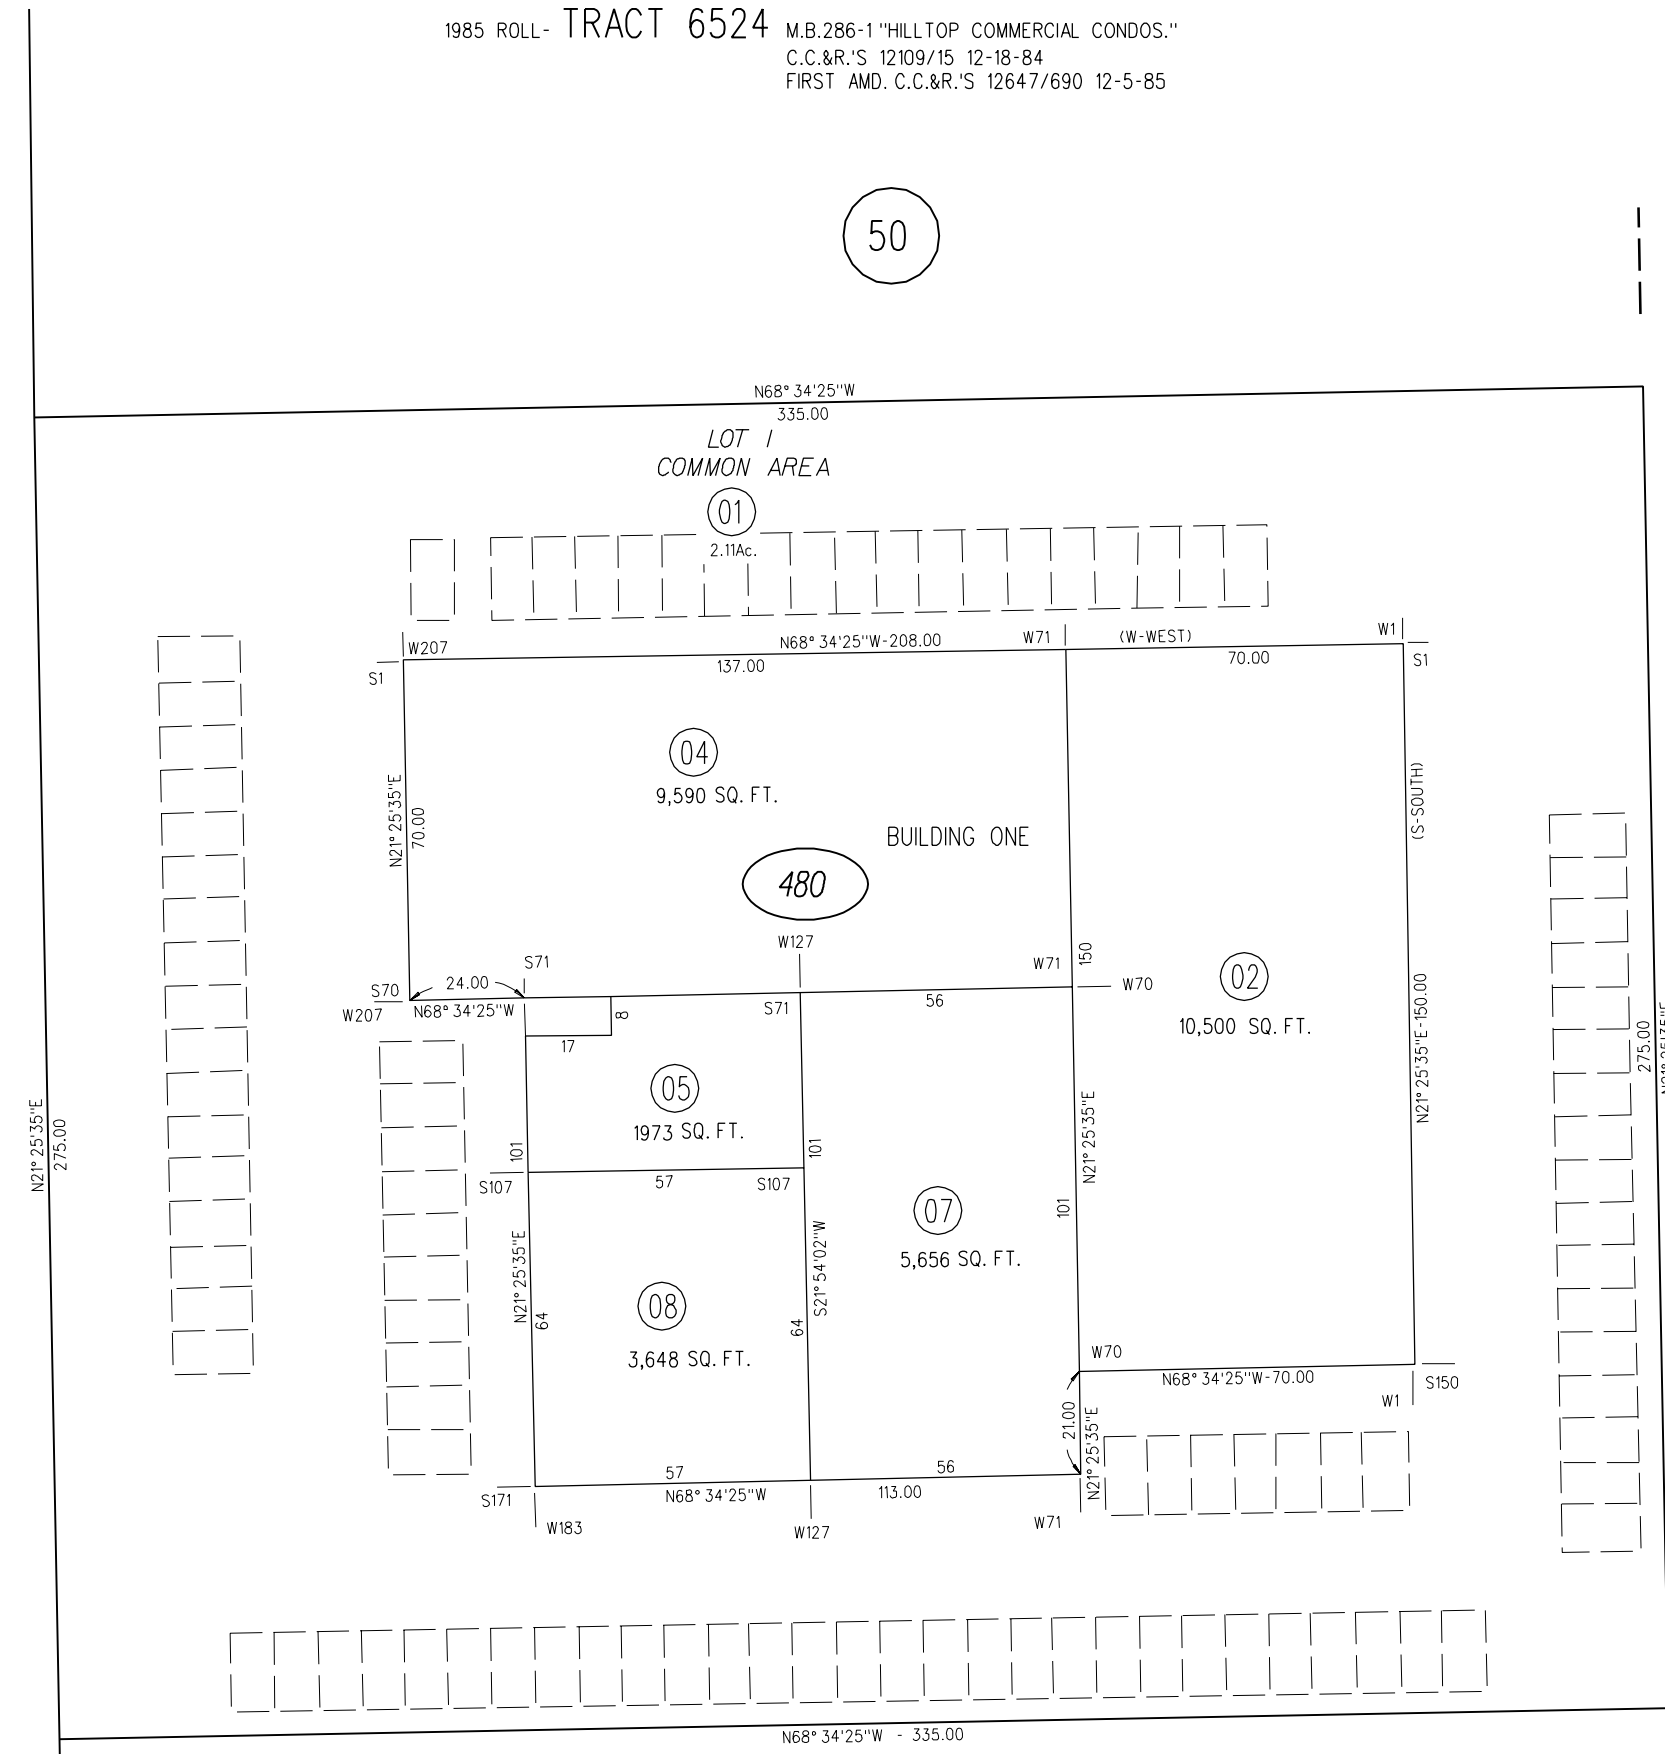

37

LAKESIDE DRIVE

64'

37

REVISED	CHANGE	BY
01-05-00	CREATE 007,008	KR

480