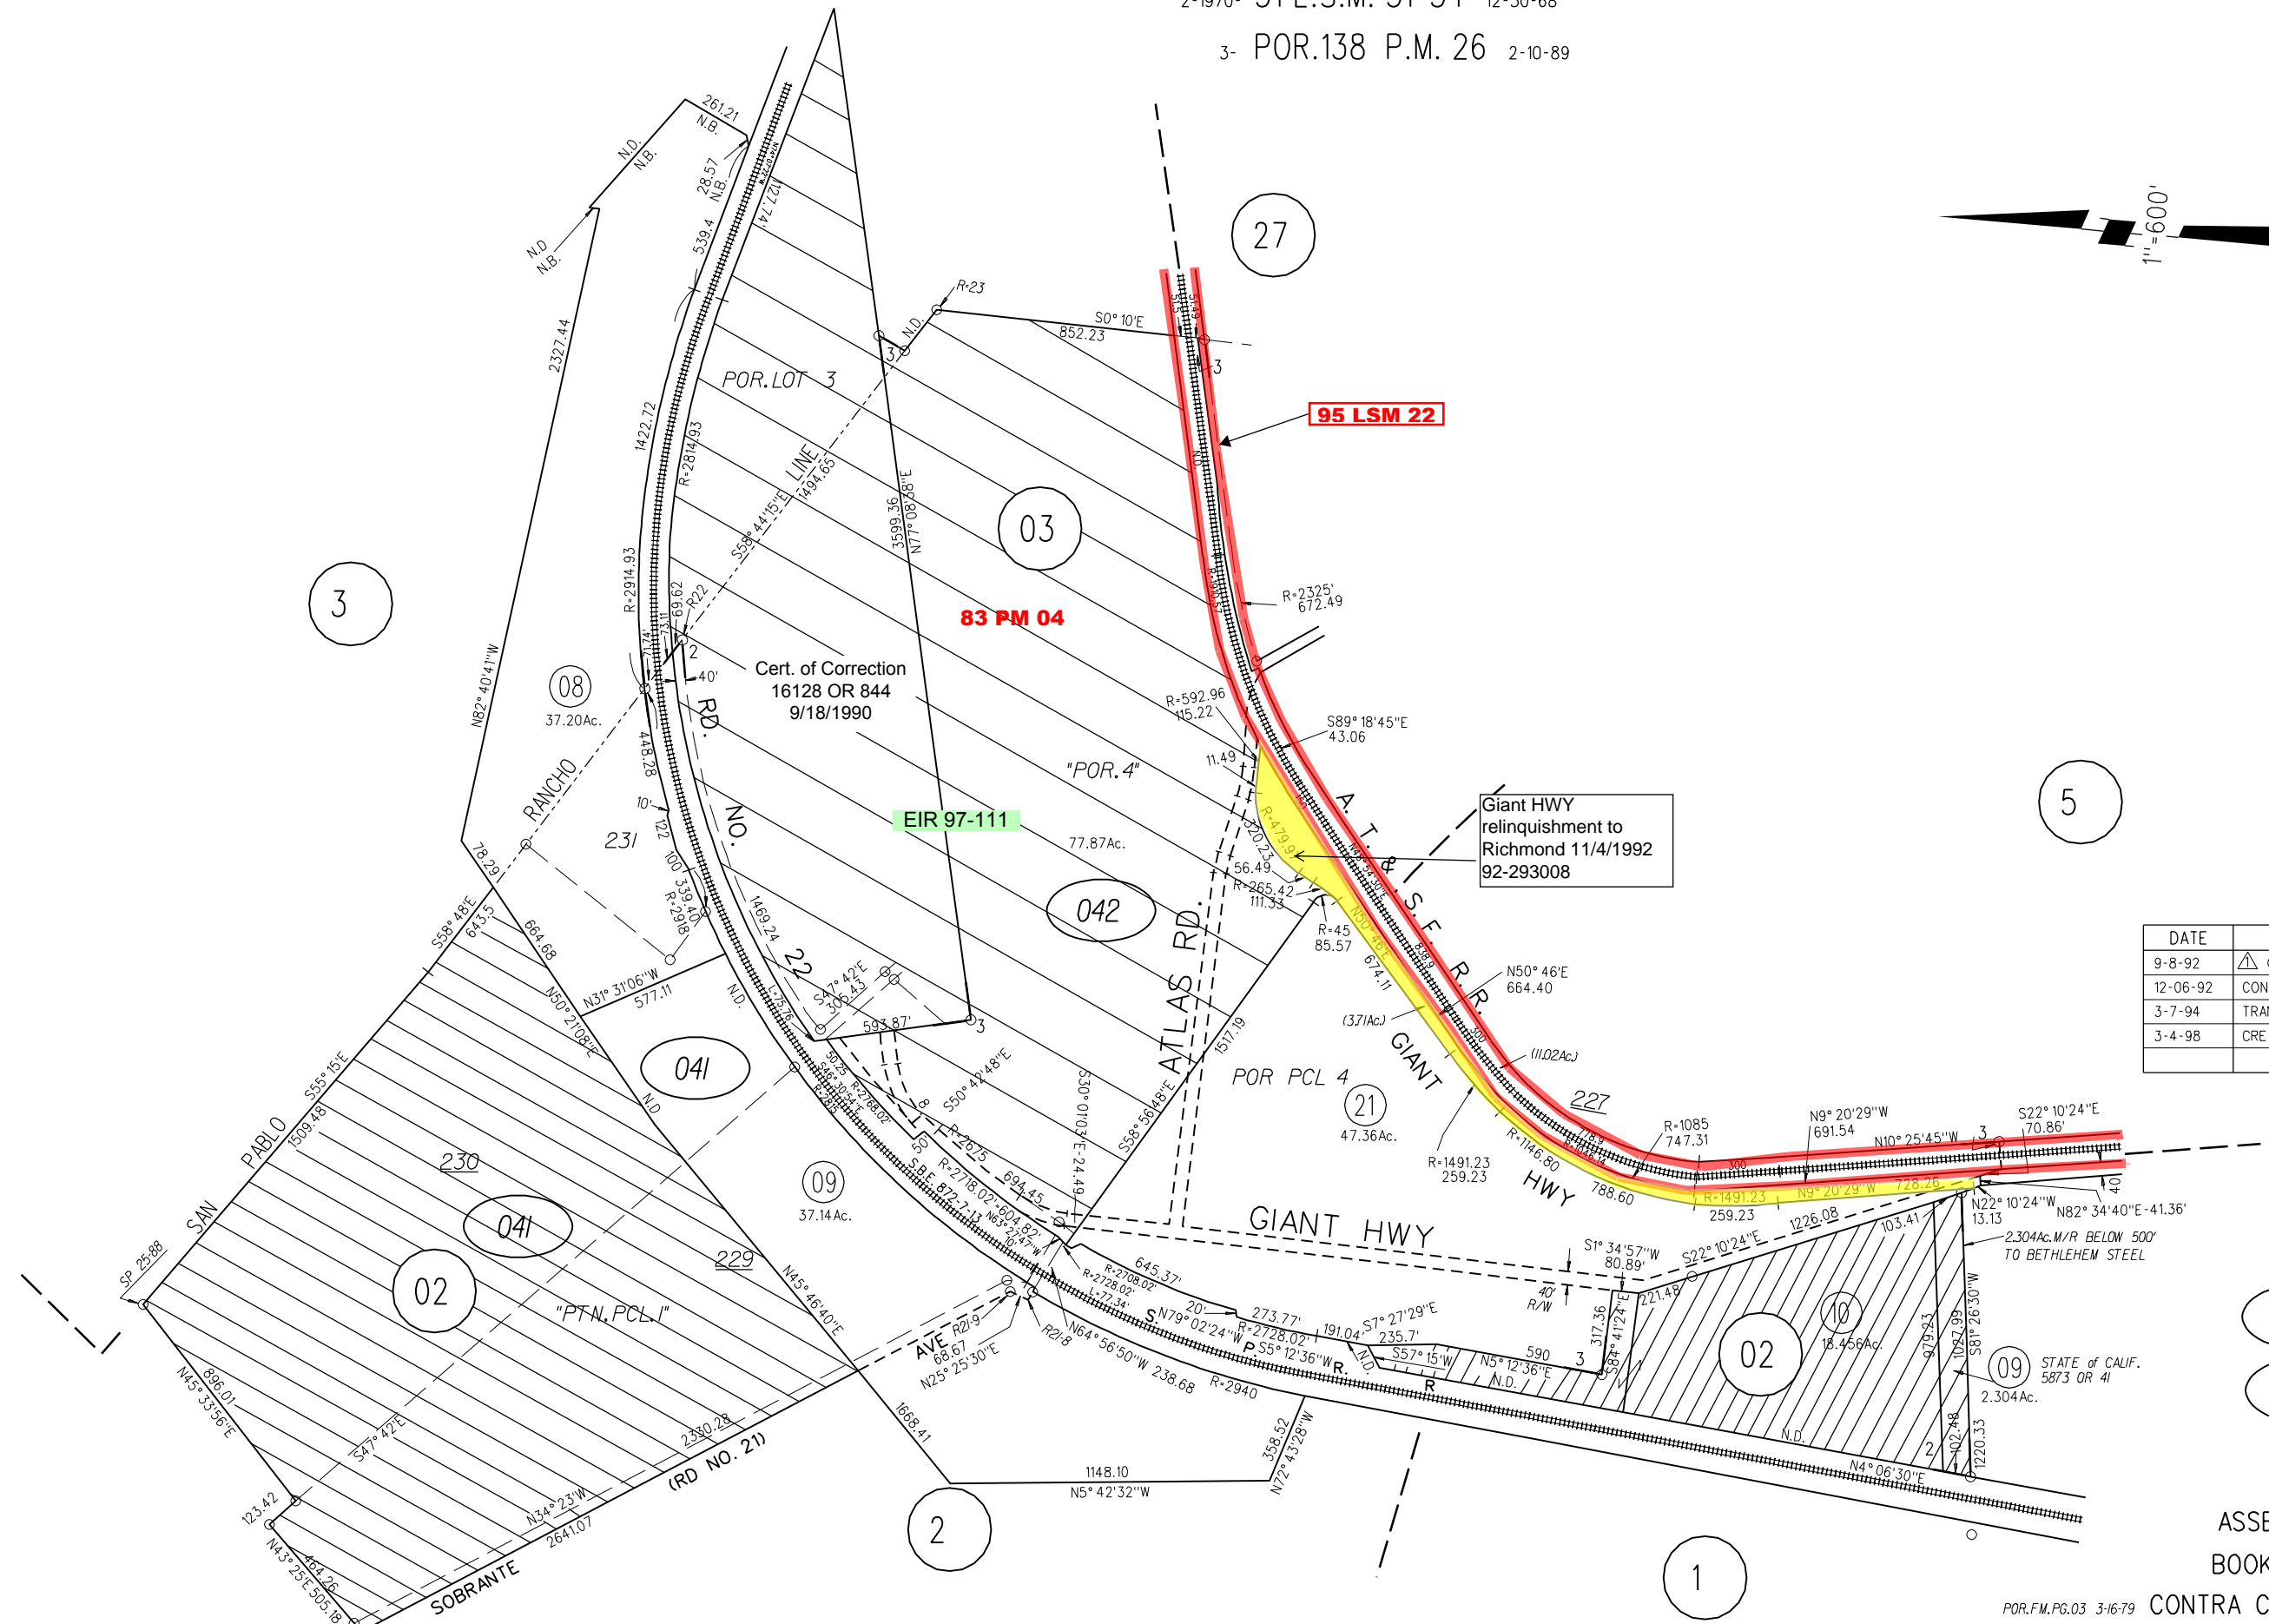

1-1970- 50 L.S.M. 32 1-31-68

2-1970- 51 L.S.M. 31-34 12-30-68

3- POR.138 P.M. 26 2-10-89

DATE	CHANGE	BY
9-8-92	△ GREAT NEW PCL	RF
12-06-92	CONDEMN. PLC 19,20	MJ
3-7-94	TRANS PCLS 16,20	MJ
3-4-98	CRE PCL 042-21	LB

POR.FM.PG.03 3-16-79