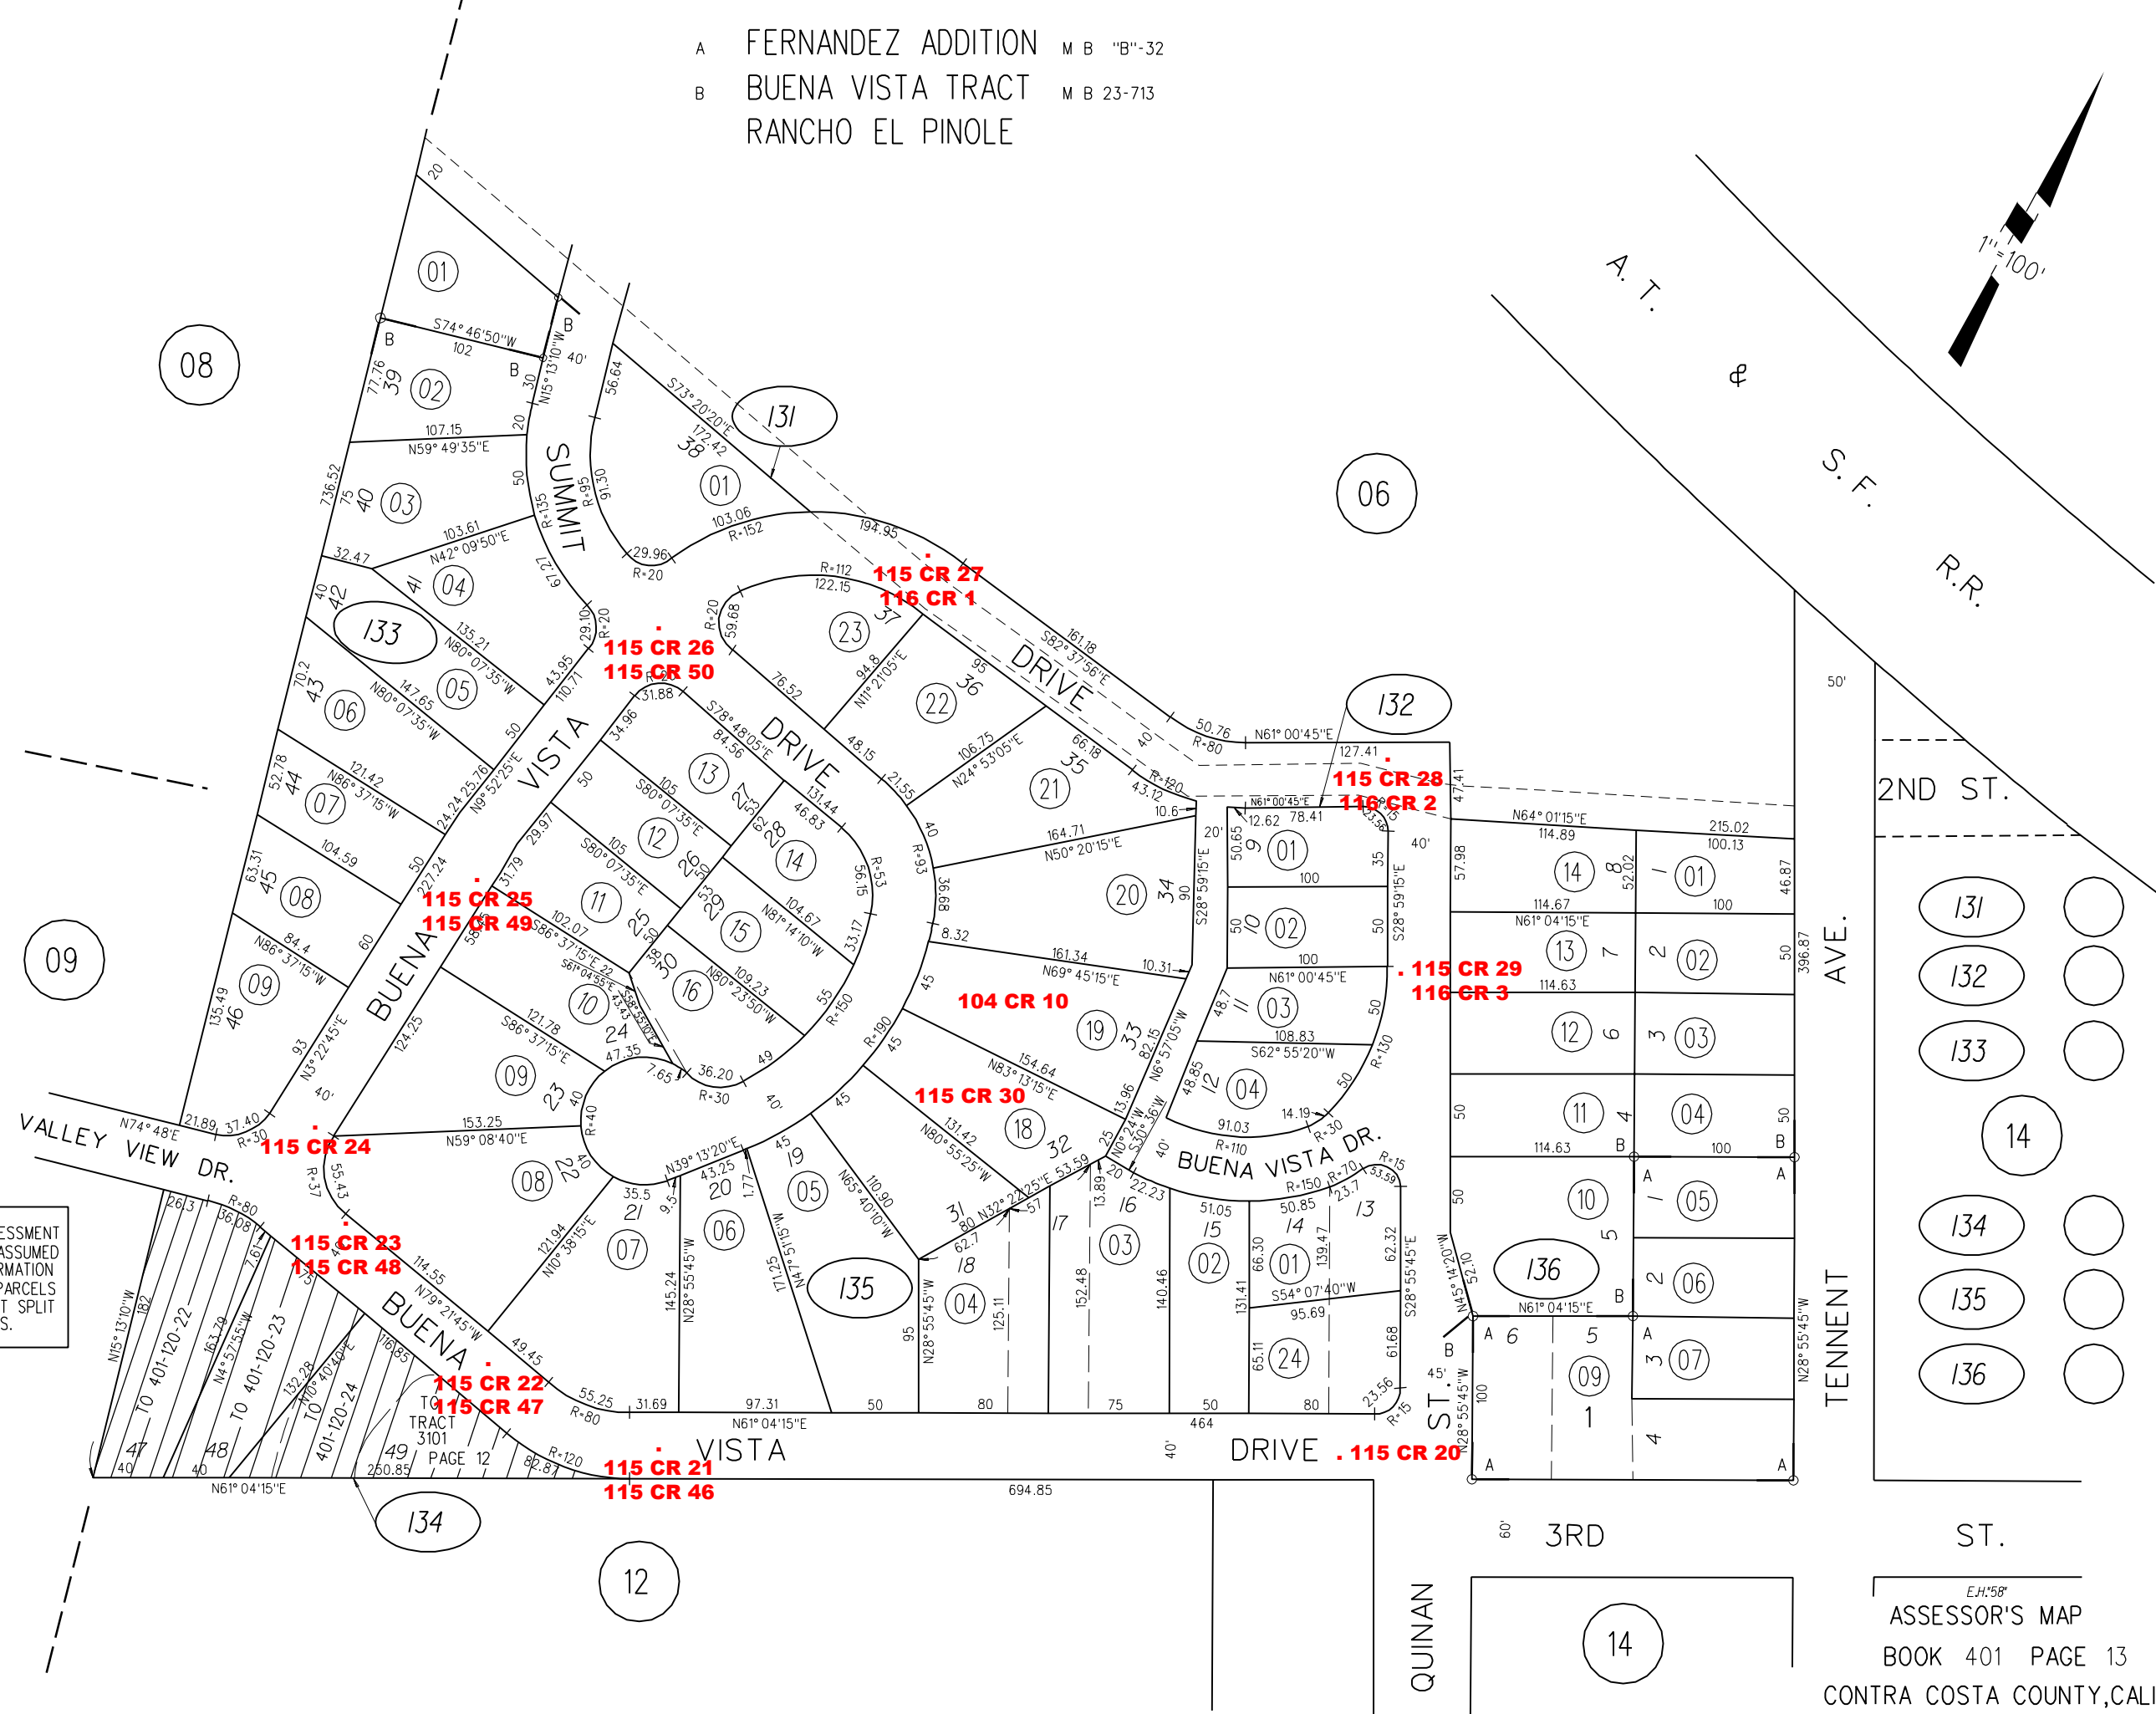

A FERNANDEZ ADDITION M B "B"-32  
 B BUENA VISTA TRACT M B 23-713  
 RANCHO EL PINOLE

A. T. & S. F. R.R.

NOTE: THIS MAP WAS PREPARED FOR ASSESSMENT PURPOSES ONLY. NO LIABILITY IS ASSUMED FOR THE ACCURACY OF THE INFORMATION DELINEATED HEREON. ASSESSOR'S PARCELS MAY NOT COMPLY WITH LOCAL LOT SPLIT OR BUILDING SITE ORDINANCES.