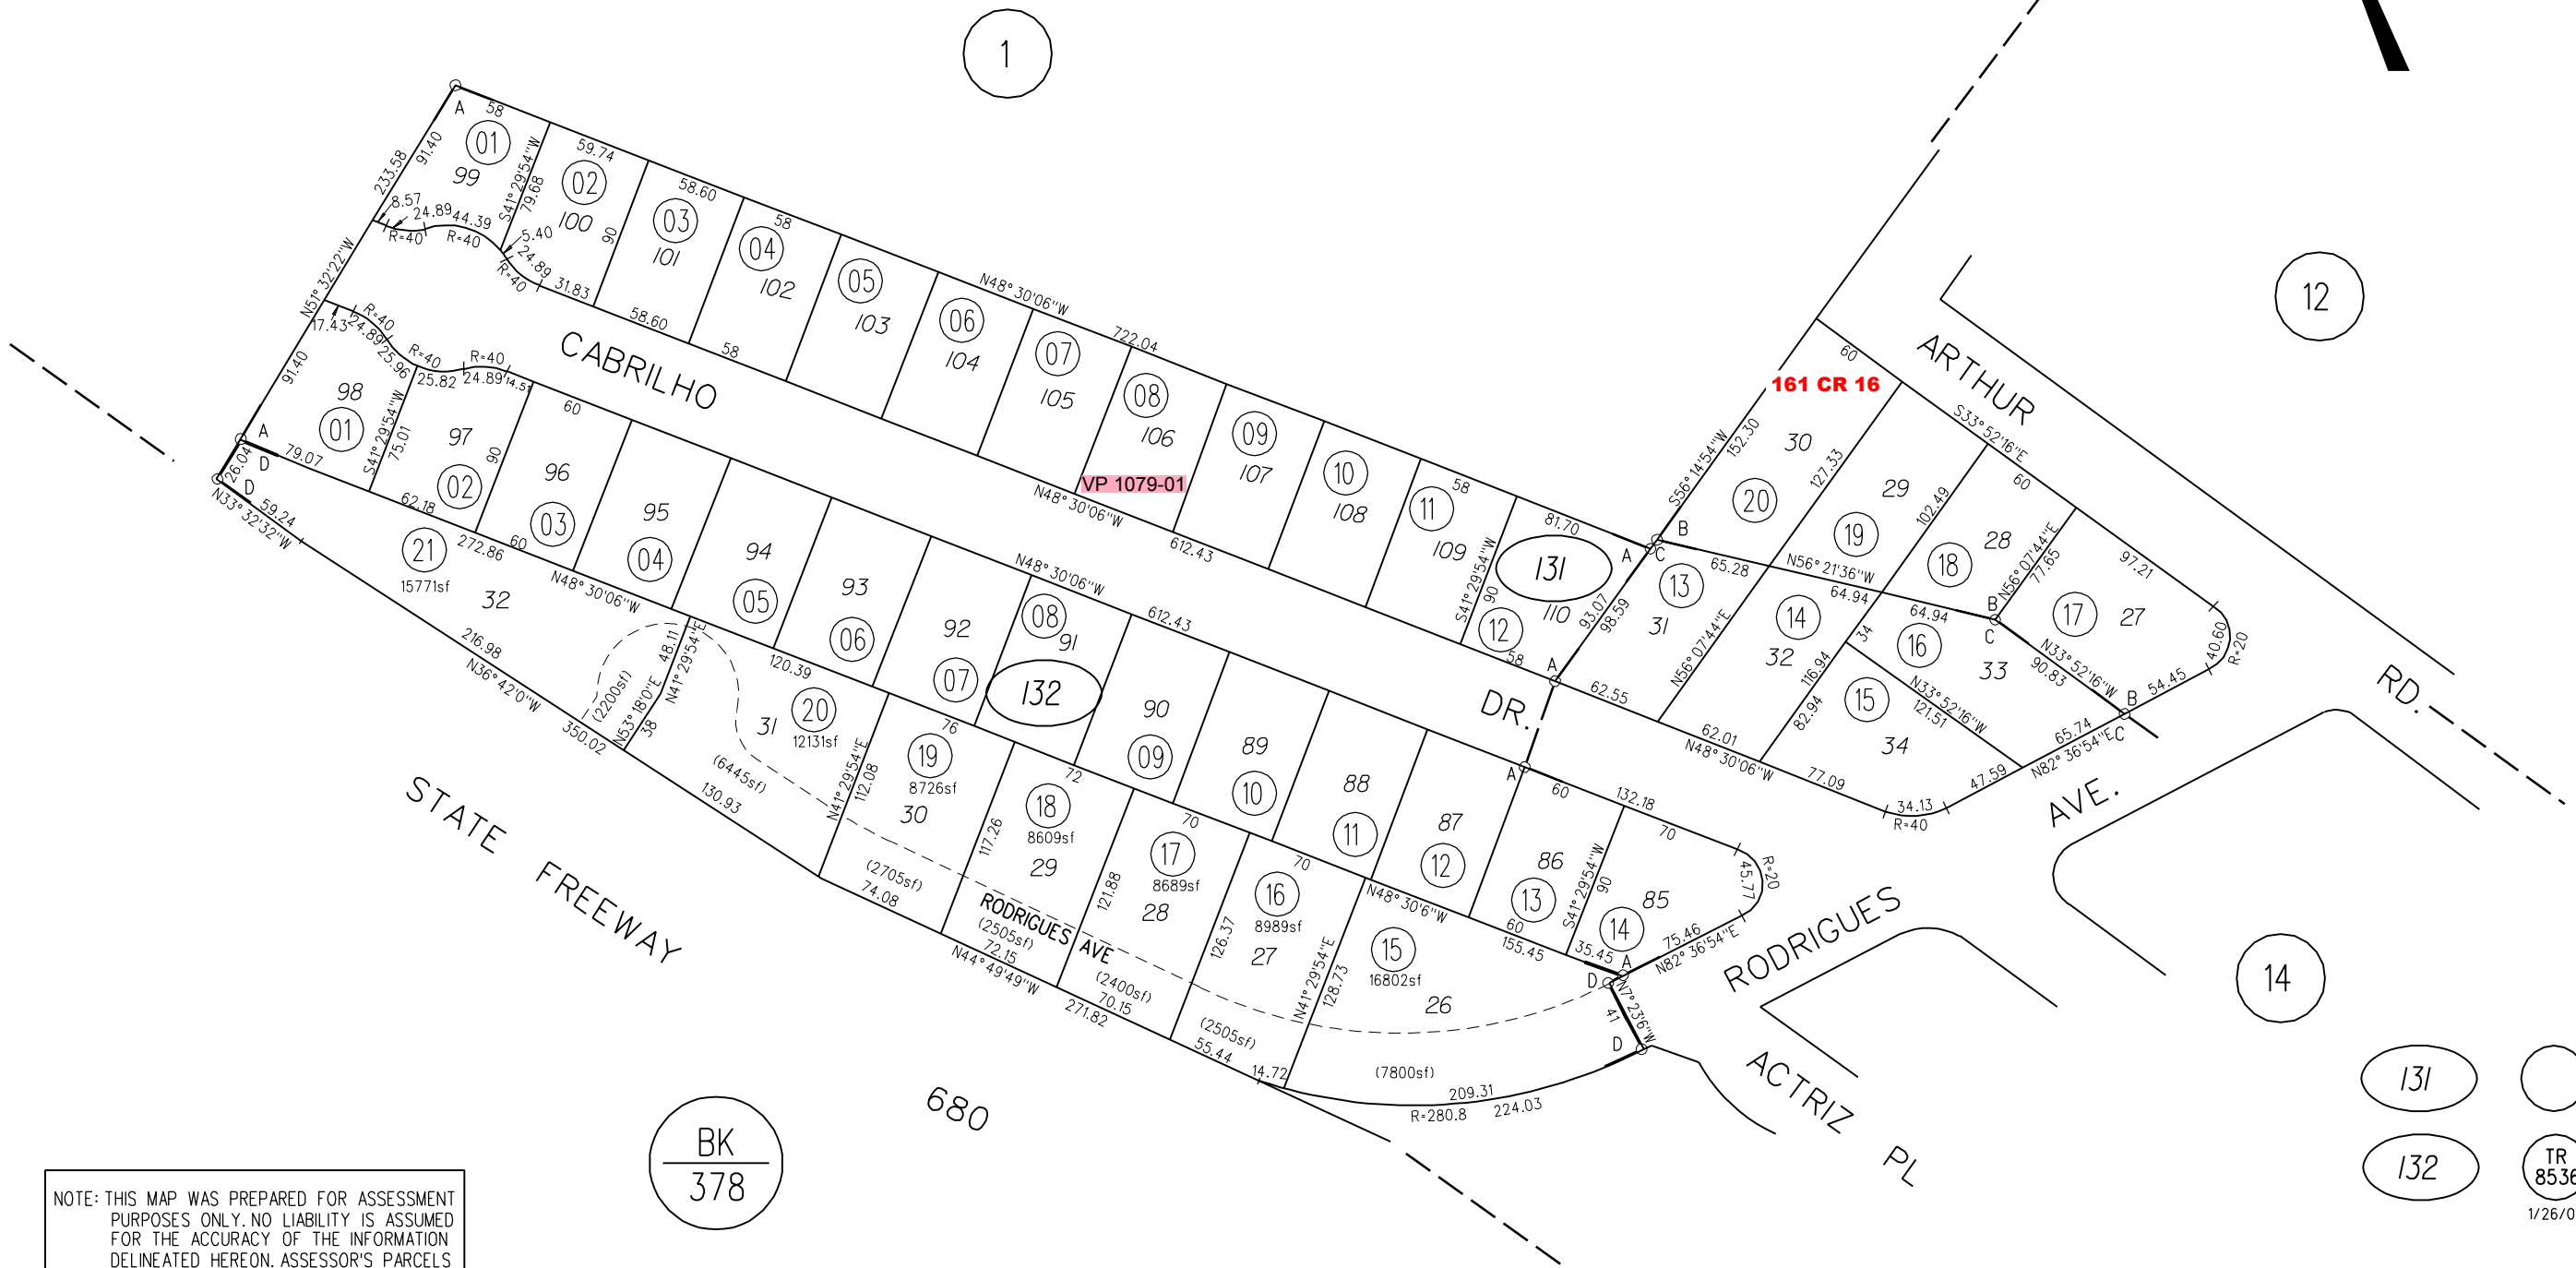

A TRACT 2083 (VINE HILL GARDENS UNIT NO.3) MB 54-27
 B VINE HILL GARDENS UNIT NO. 1 MB 47-24
 C VINE HILL GARDENS UNIT NO. 2 MB 50-2
 D-2004 ROLL POR TRACT 8536 MB 460-20 (VINEHILL MEADOWS)

NOTE: THIS MAP WAS PREPARED FOR ASSESSMENT PURPOSES ONLY. NO LIABILITY IS ASSUMED FOR THE ACCURACY OF THE INFORMATION DELINEATED HEREON. ASSESSOR'S PARCELS MAY NOT COMPLY WITH LOCAL LOT SPLIT OR BUILDING SITE ORDINANCES.

BK
378

131
132
TR
8536
1/26/04