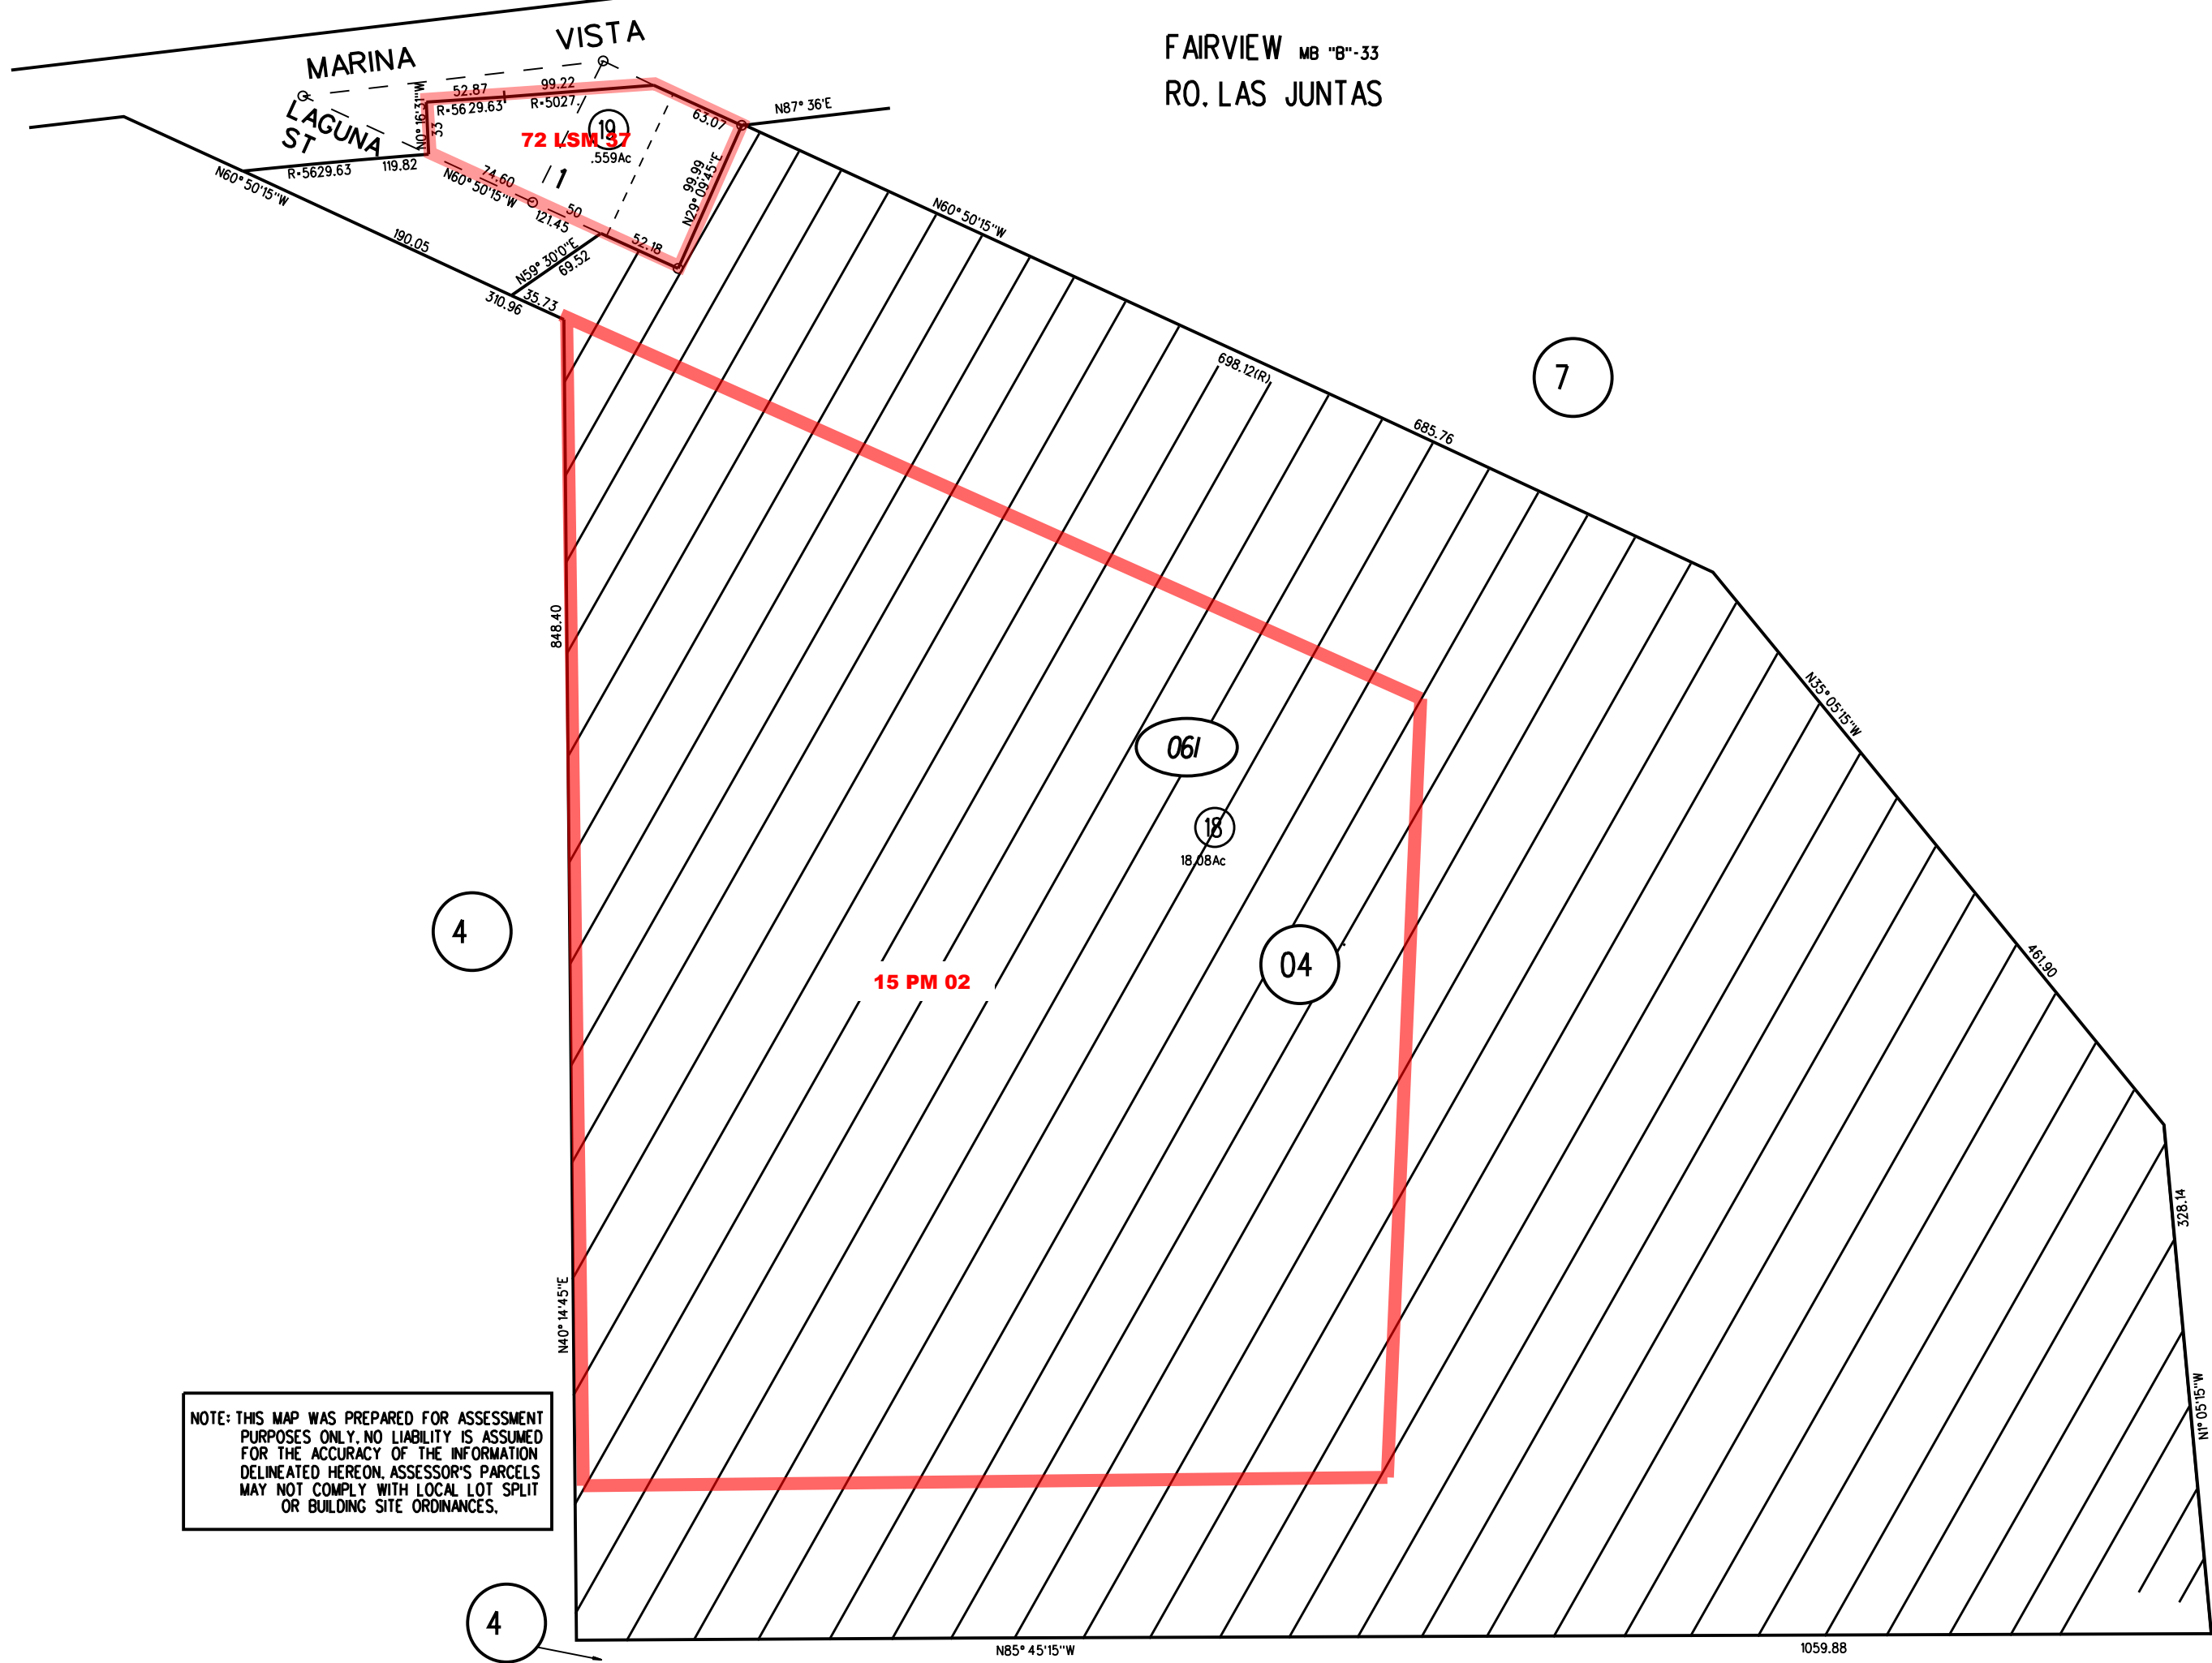

FAIRVIEW MB "B"-33
RO. LAS JUNTAS

MARINA LAGUNA ST
VISTA

72 LSM 37
19
.559Ac

15 PM 02

061

18
18.08Ac

04

7

4

7

4

061

19

7/2/23

NOTE: THIS MAP WAS PREPARED FOR ASSESSMENT PURPOSES ONLY. NO LIABILITY IS ASSUMED FOR THE ACCURACY OF THE INFORMATION DELINEATED HEREON. ASSESSOR'S PARCELS MAY NOT COMPLY WITH LOCAL LOT SPLIT OR BUILDING SITE ORDINANCES.