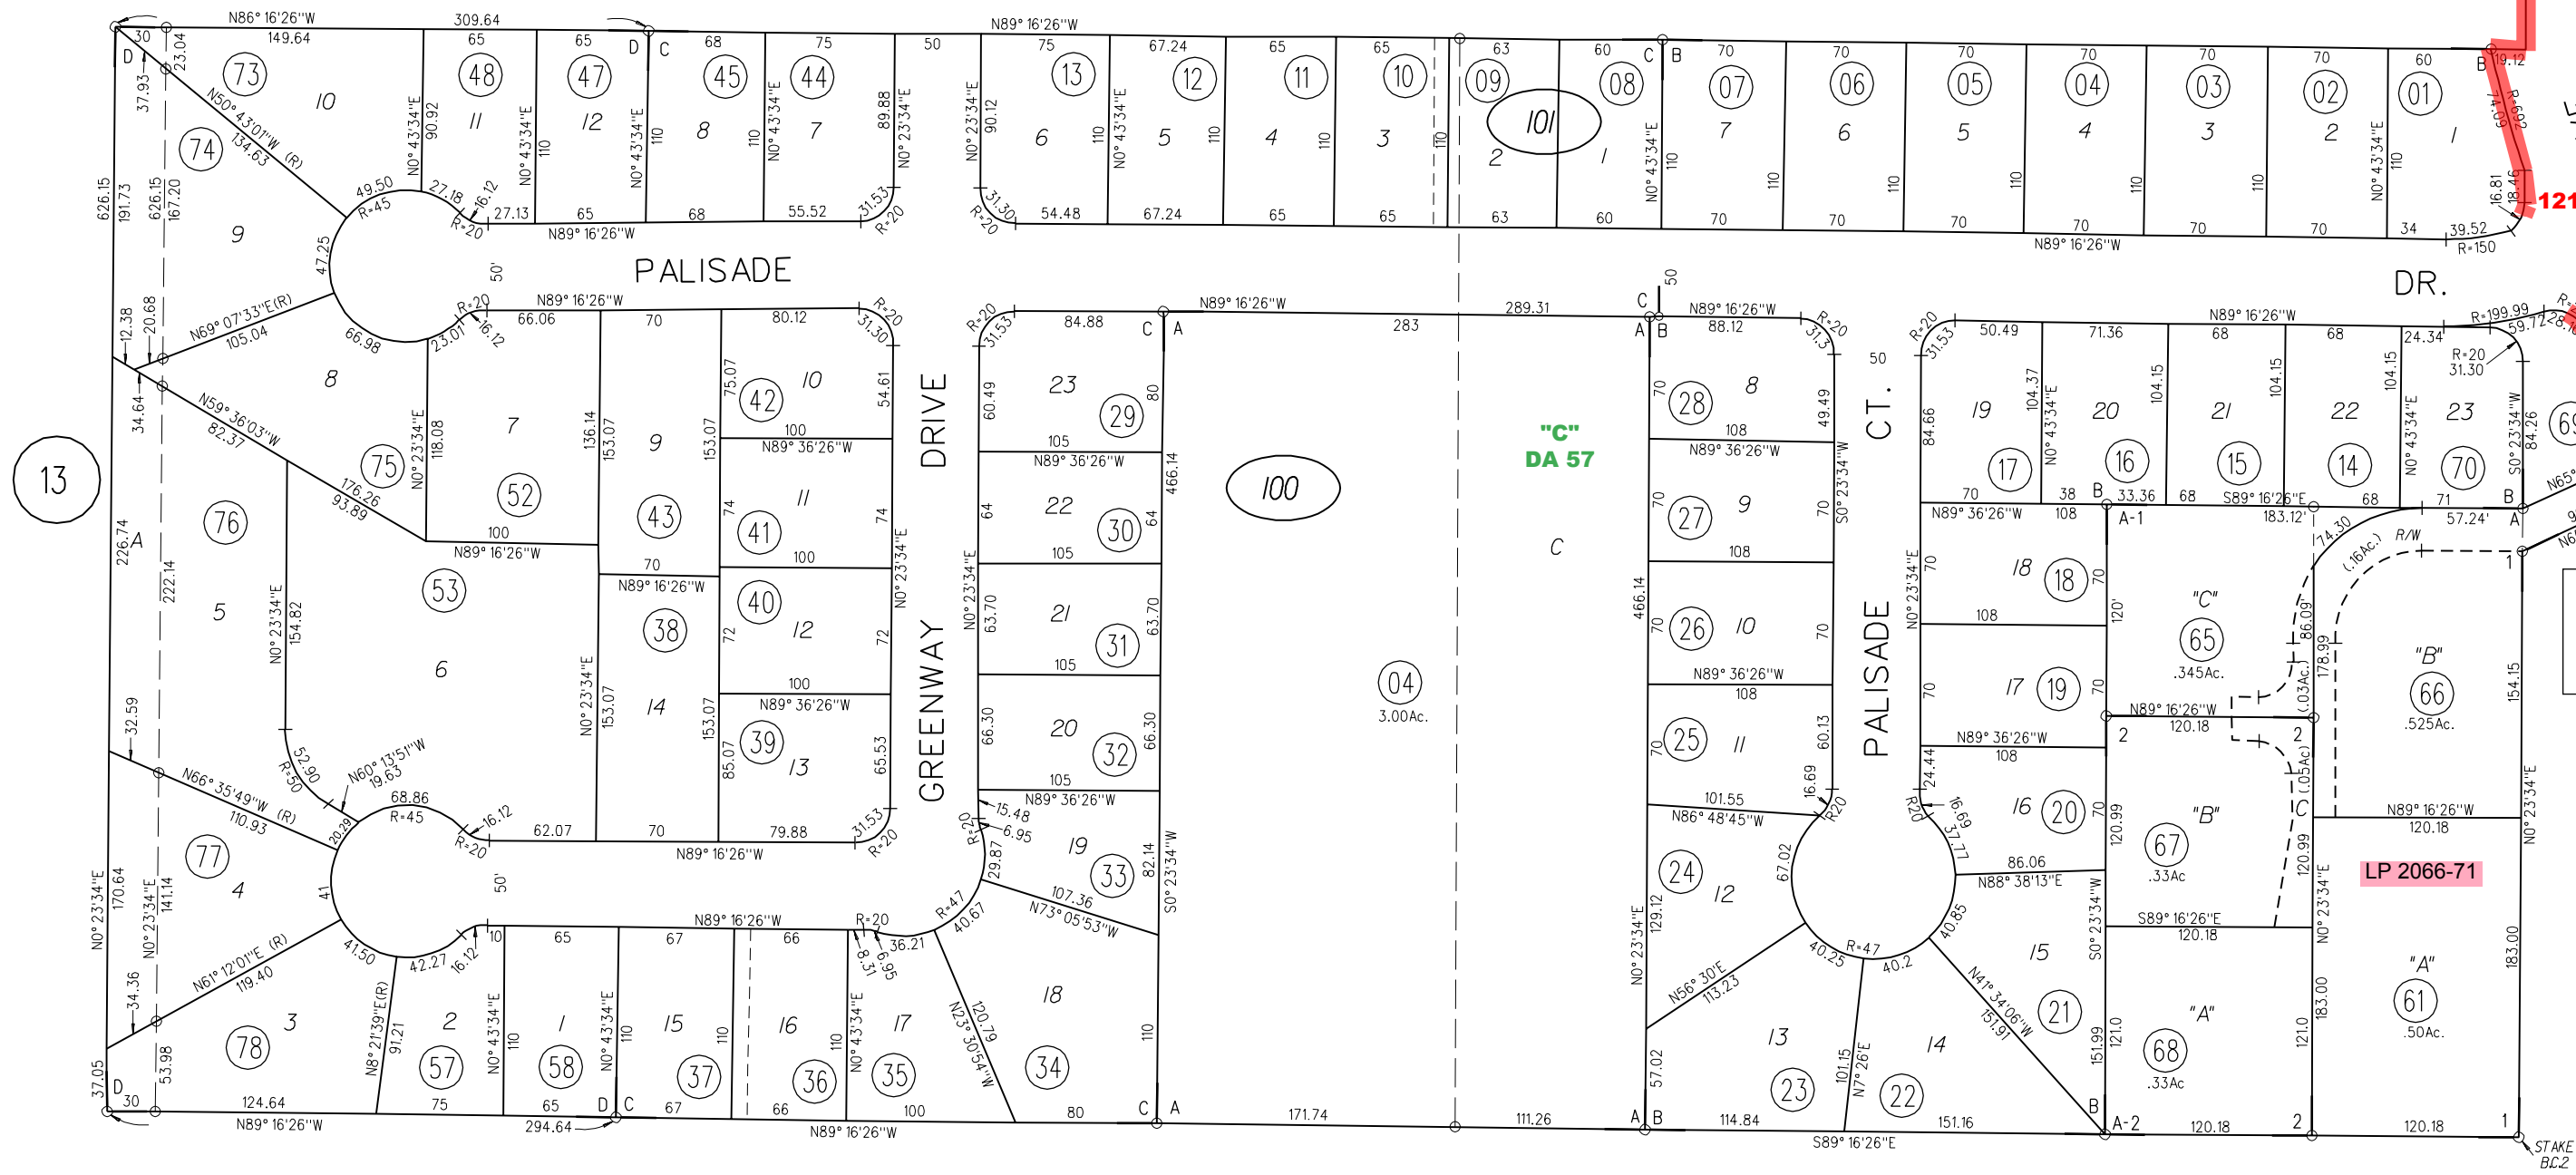

A - RANCHO LAS JUNTAS (POR. LOTS C & D KELLY ESTATES)

1966 ROLL - B - TRACT 3409 (MORELLO TERRACE) M.B. 109-18

1968 ROLL - C - TRACT 3625 (MORELLO TERRACE NO. 2) M.B. 115-28

1972 ROLL - D - TRACT 4195 (MORELLO TERRACE NO. 3) M.B. 143-4

1 - 64P.M.27 & 28 3-30-78

2 - 88P.M.15 7-30-80

9

P.B.  
161

MORELLO AVE  
121 LSM 25

D.I.A  
8770 OR 617  
03-30-78  
9932 OR 974  
06-17-80

1" = 100'

11-9-92 MJ

ASSESSOR'S MAP

BOOK 377 PAGE 10

CONTRA COSTA COUNTY, CALIF.

110-8 6-23-67 1/6/66

13

11

100  
101