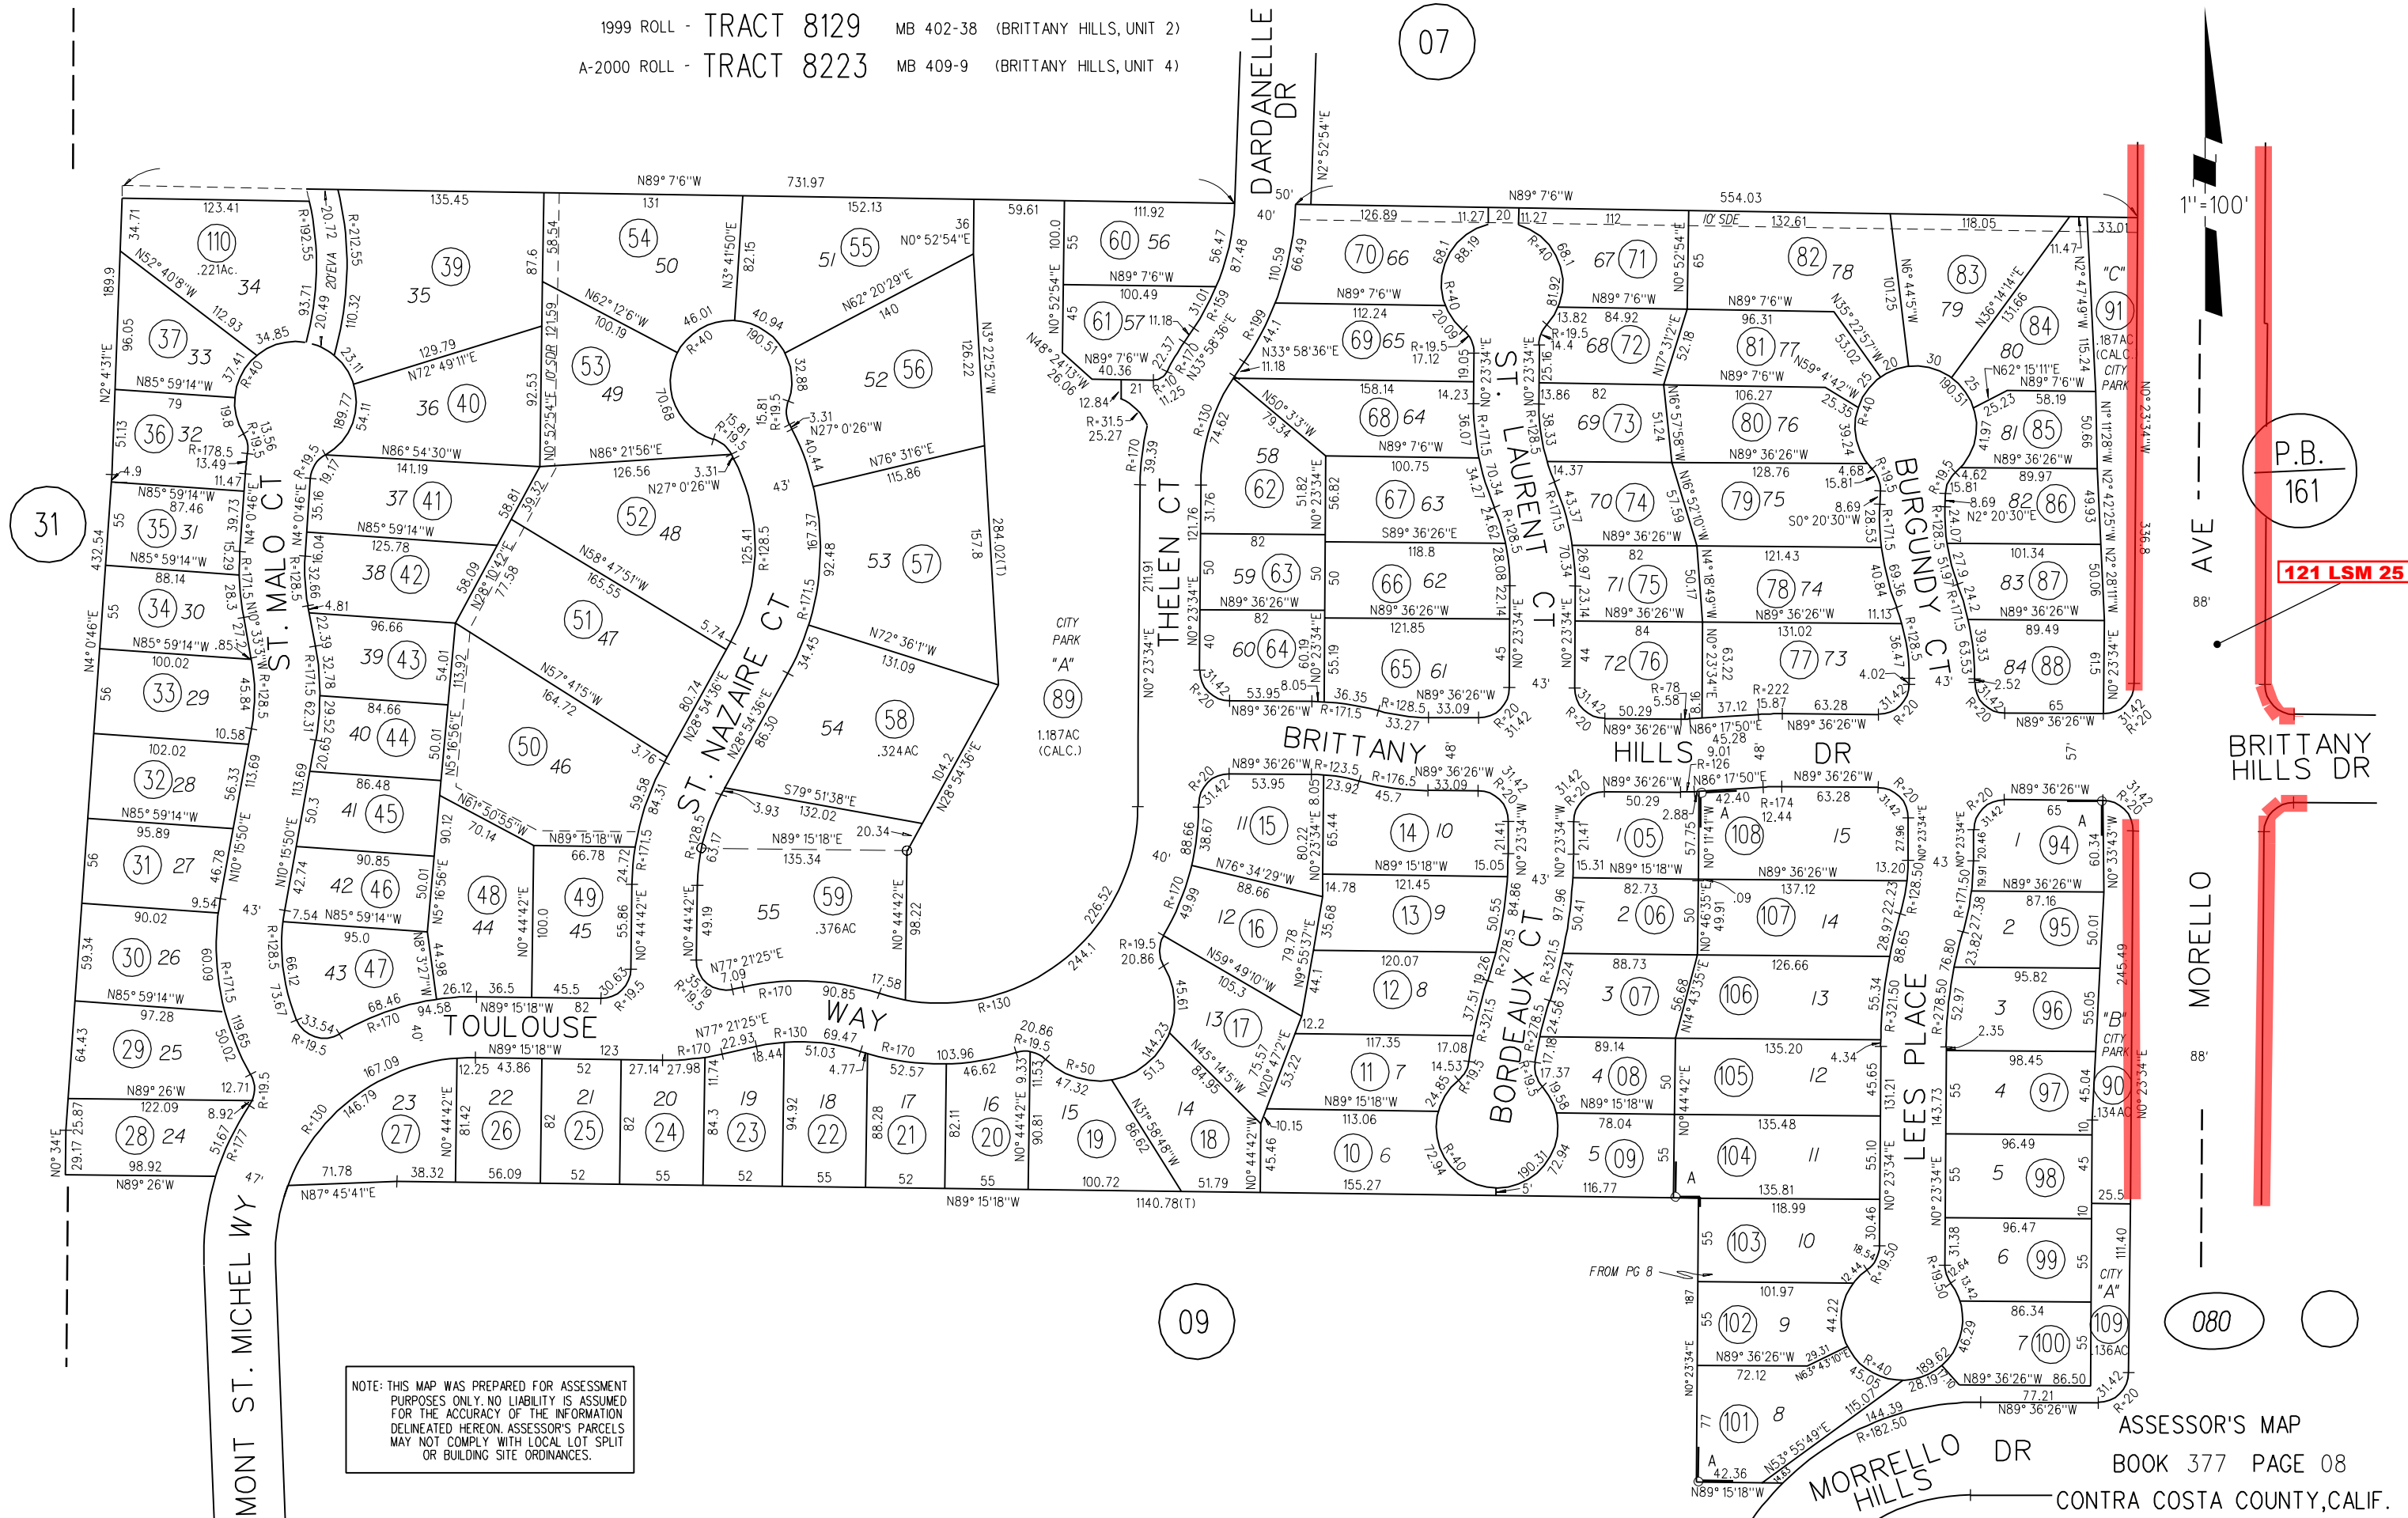

RANCHO LAS JUNTAS
 POR LOTS C & D KELLY ESTATE

1999 ROLL - TRACT 8129 MB 402-38 (BRITTANY HILLS, UNIT 2)
 A-2000 ROLL - TRACT 8223 MB 409-9 (BRITTANY HILLS, UNIT 4)

NOTE: THIS MAP WAS PREPARED FOR ASSESSMENT PURPOSES ONLY. NO LIABILITY IS ASSUMED FOR THE ACCURACY OF THE INFORMATION DELINEATED HEREON. ASSESSOR'S PARCELS MAY NOT COMPLY WITH LOCAL LOT SPLIT OR BUILDING SITE ORDINANCES.