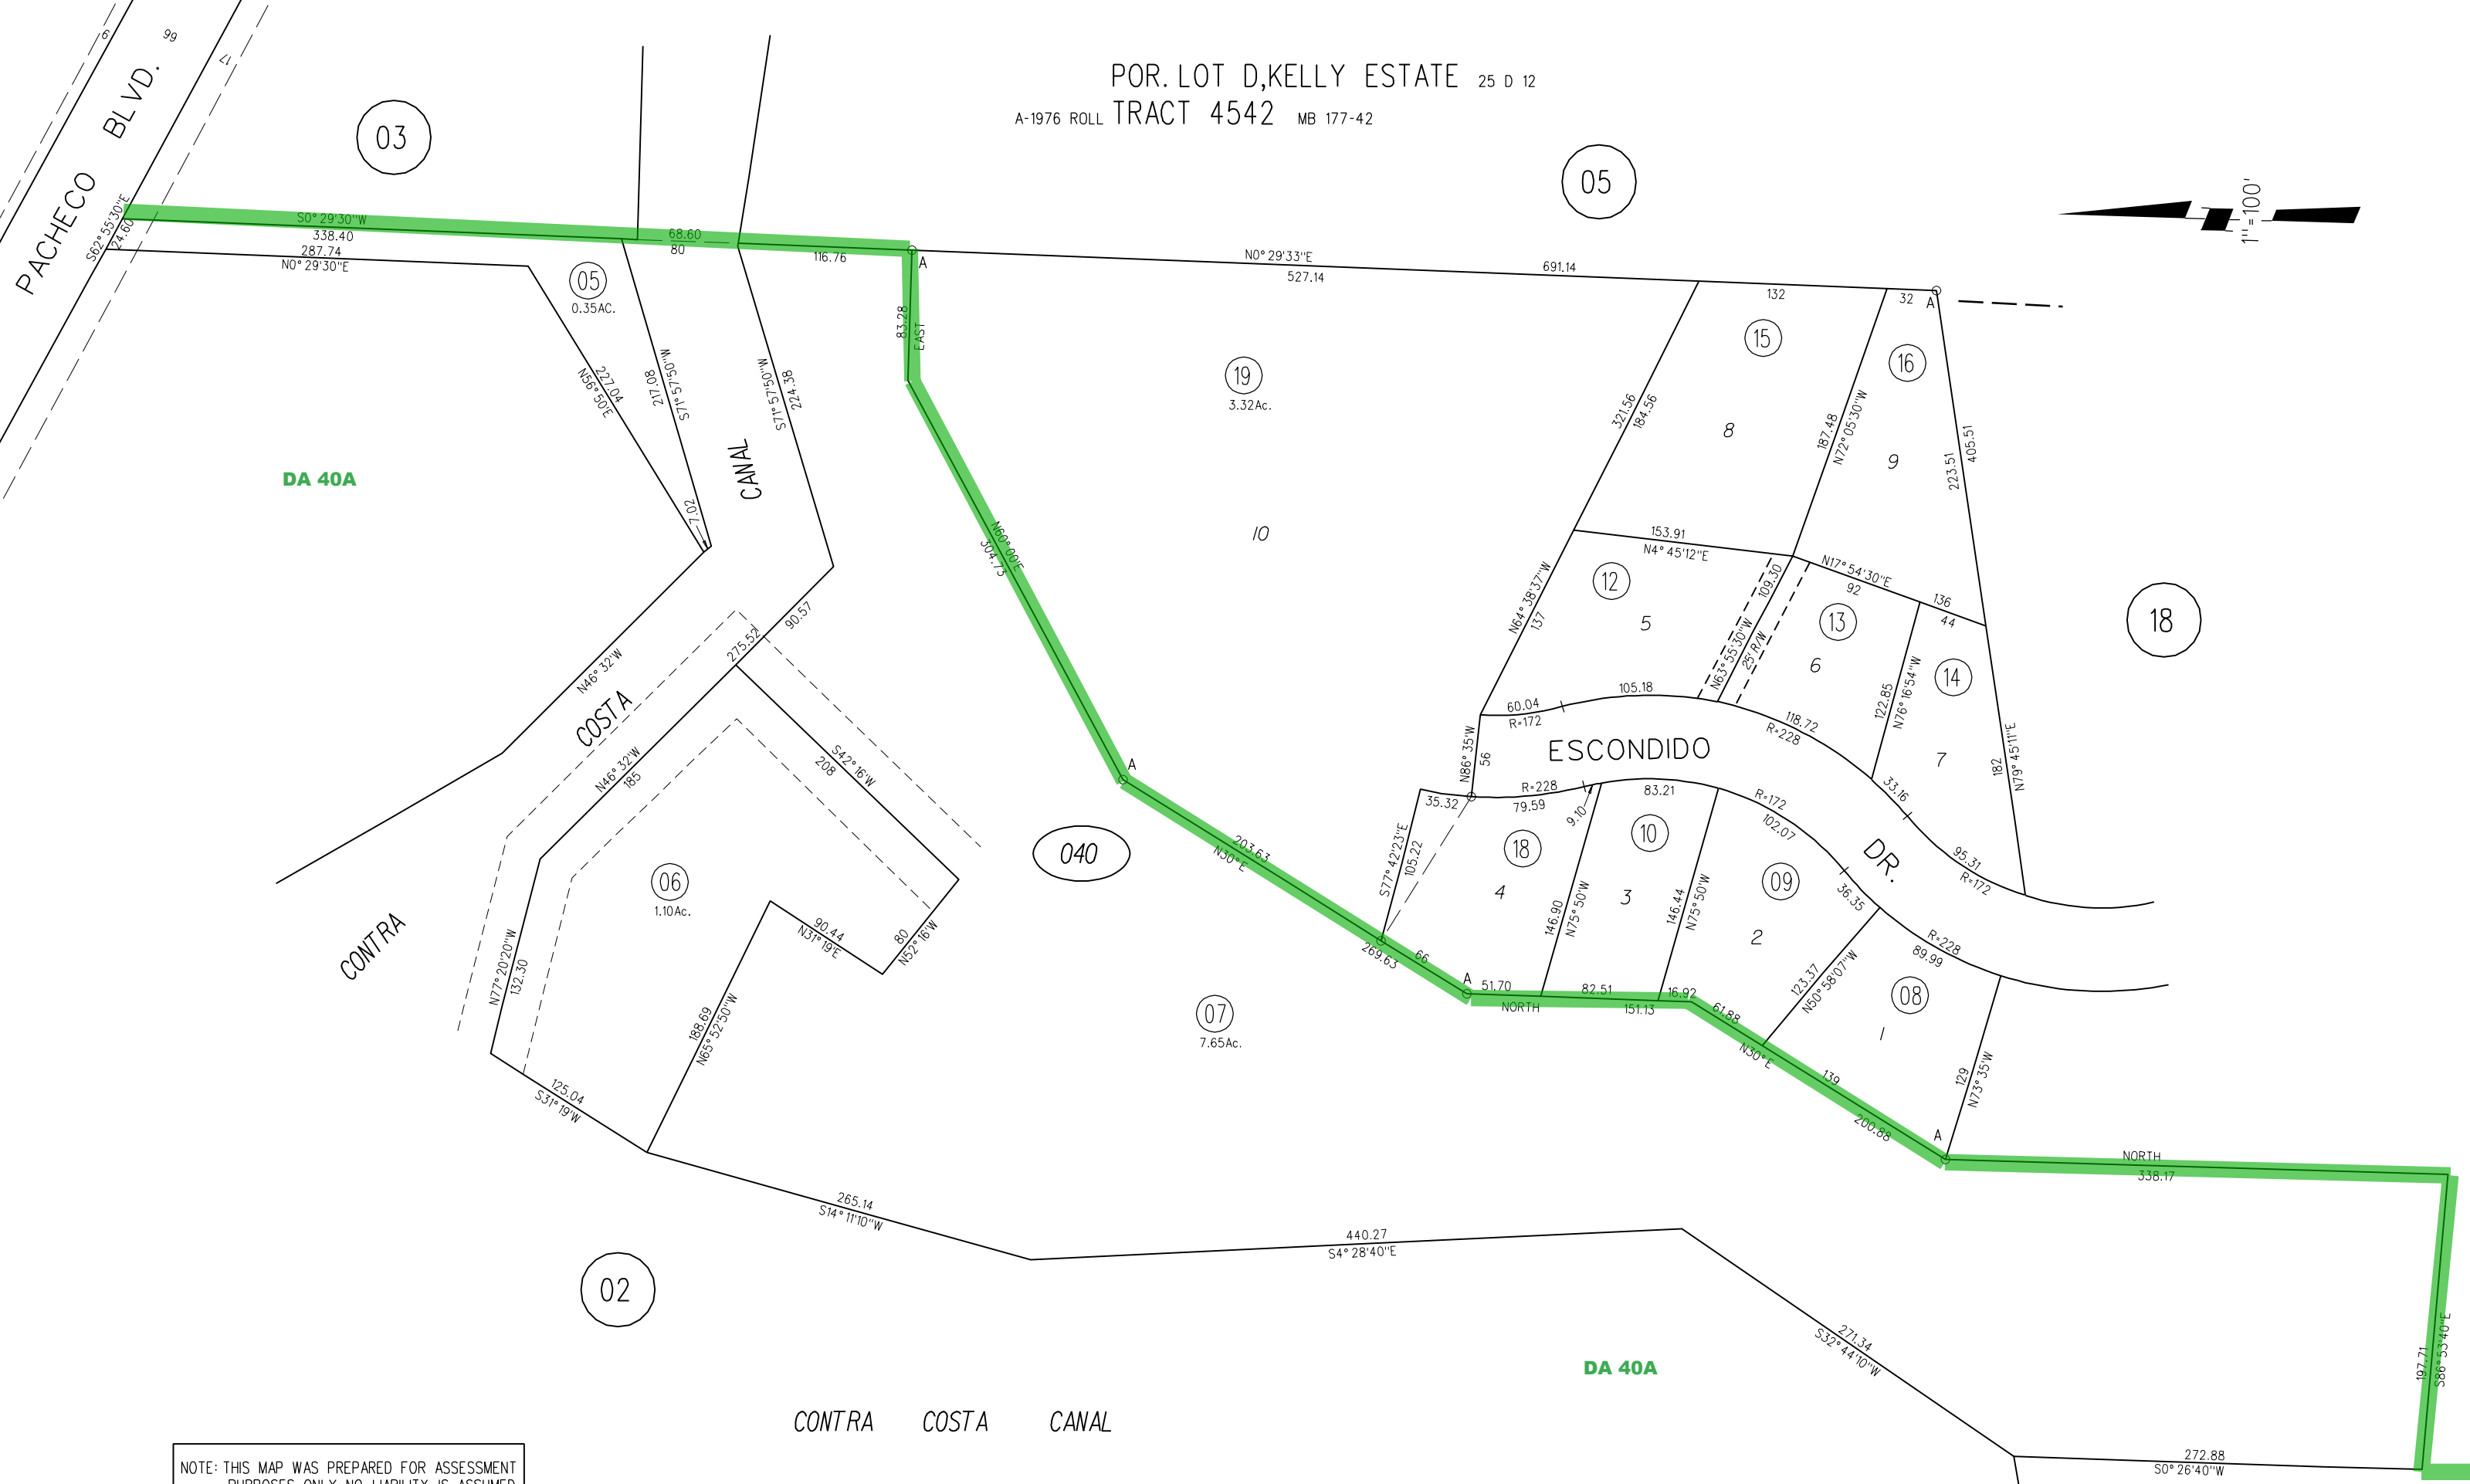

POR. LOT D, KELLY ESTATE 25 D 12  
A-1976 ROLL TRACT 4542 MB 177-42

NOTE: THIS MAP WAS PREPARED FOR ASSESSMENT PURPOSES ONLY. NO LIABILITY IS ASSUMED FOR THE ACCURACY OF THE INFORMATION DELINEATED HEREON. ASSESSOR'S PARCELS MAY NOT COMPLY WITH LOCAL LOT SPLIT OR BUILDING SITE ORDINANCES.