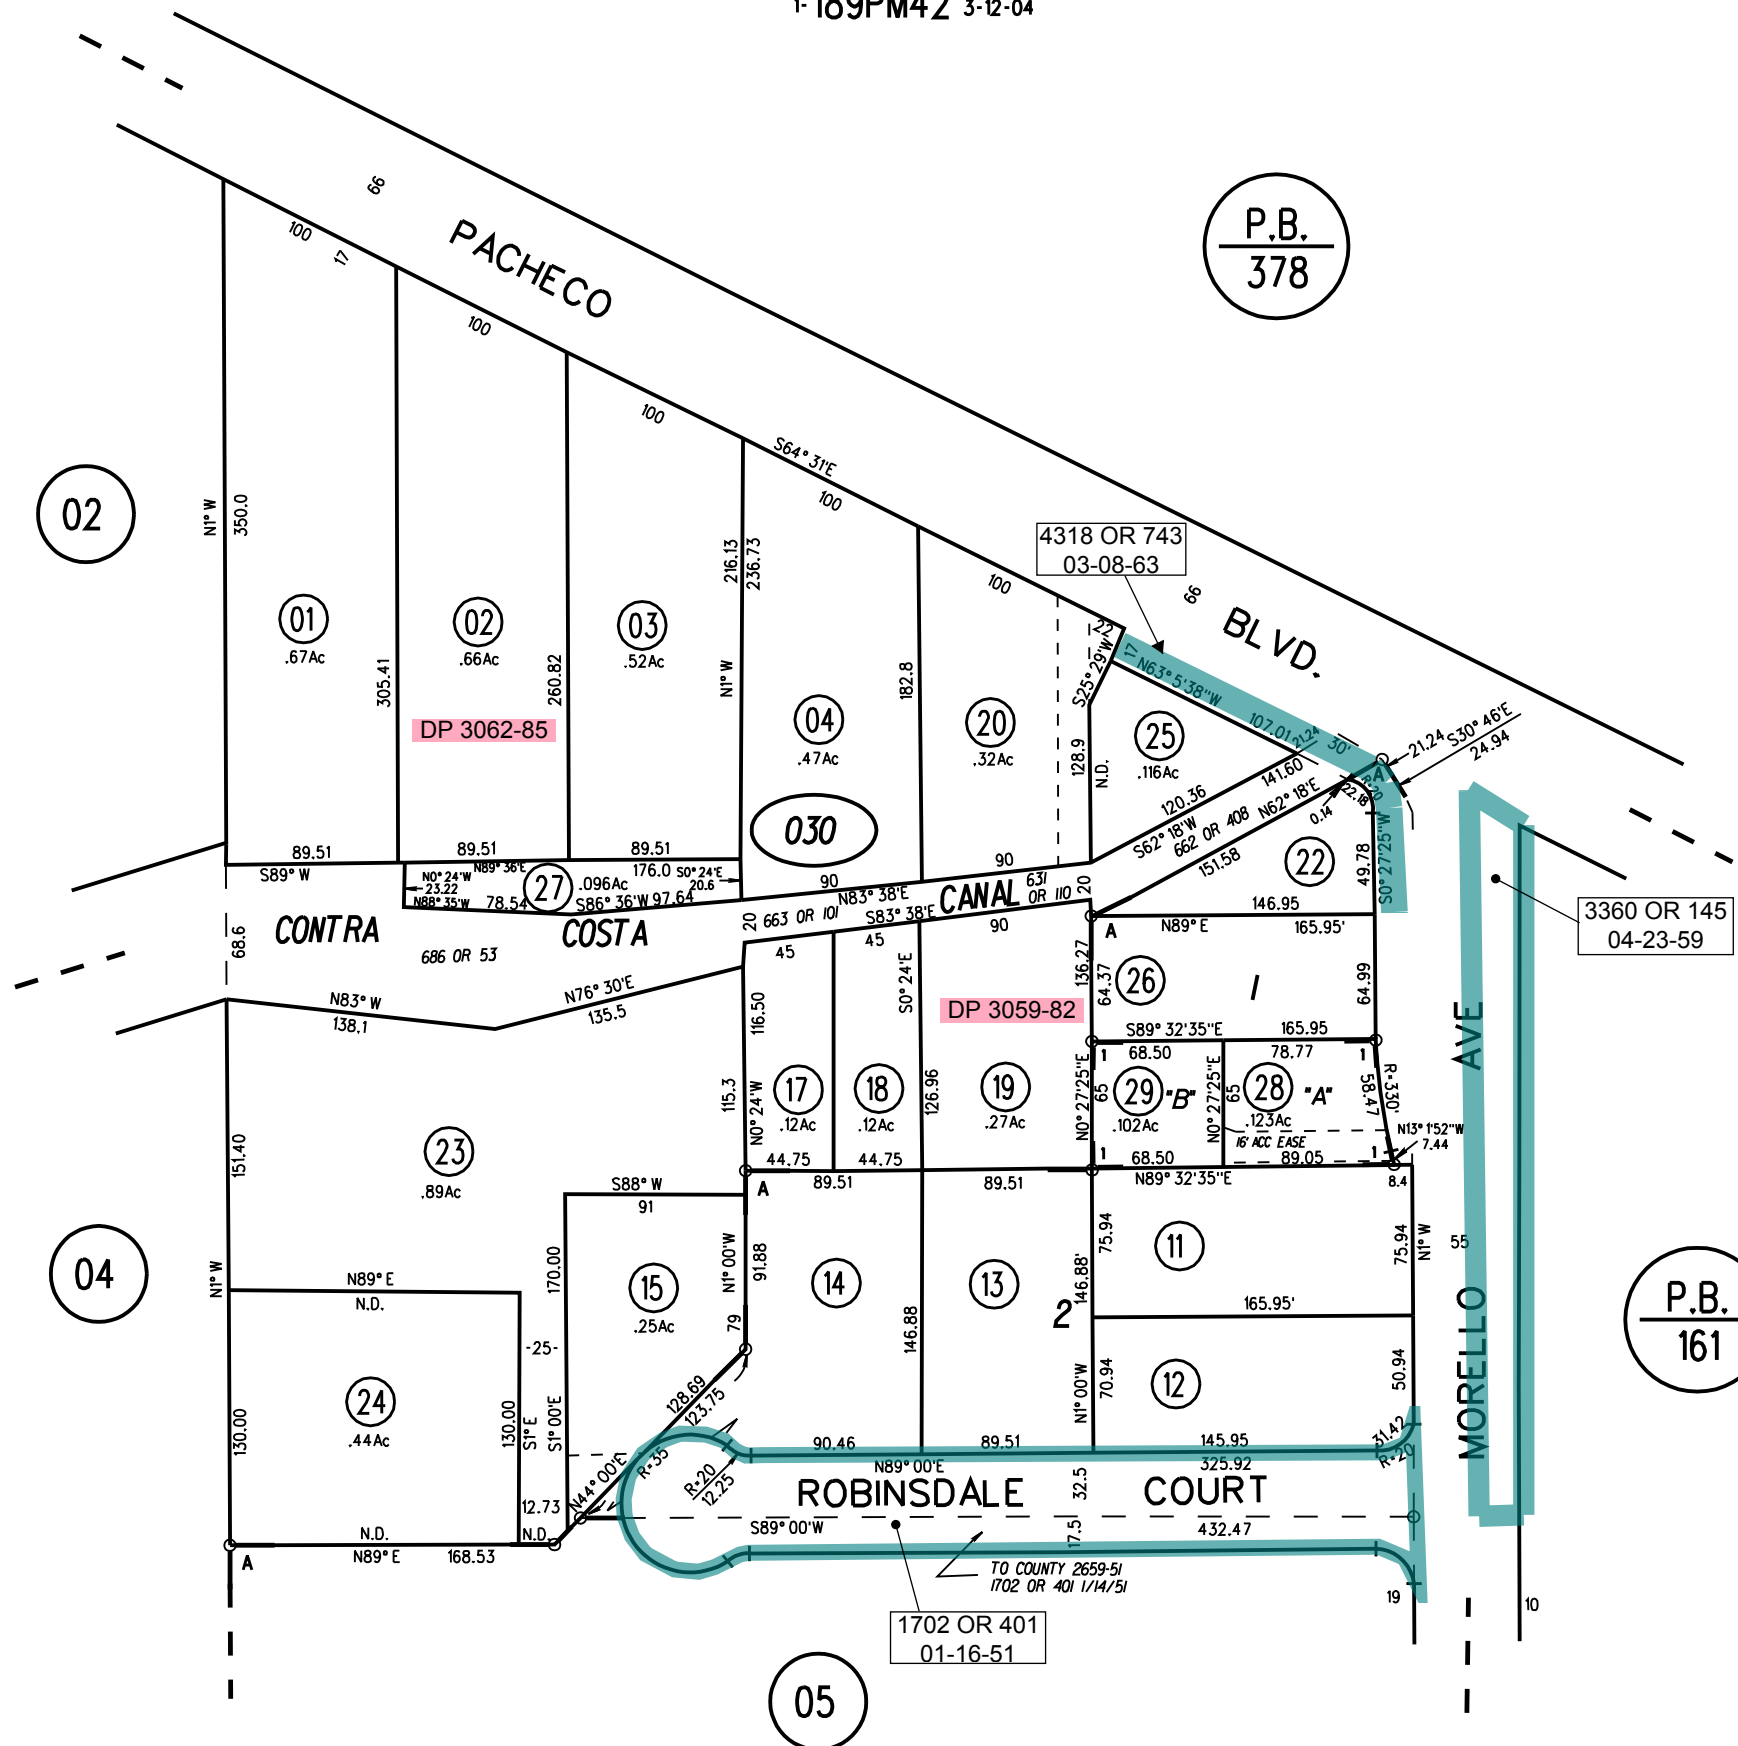

RANCHO LAS JUNTAS
 A- VINE VALLEY VIEW MB 28-25
 POR. LOT C KELLY ESTATE
 1-189PM42 3-12-04

NOTE: THIS MAP WAS PREPARED FOR ASSESSMENT PURPOSES ONLY. NO LIABILITY IS ASSUMED FOR THE ACCURACY OF THE INFORMATION DELINEATED HEREON. ASSESSOR'S PARCELS MAY NOT COMPLY WITH LOCAL LOT SPLIT OR BUILDING SITE ORDINANCES.