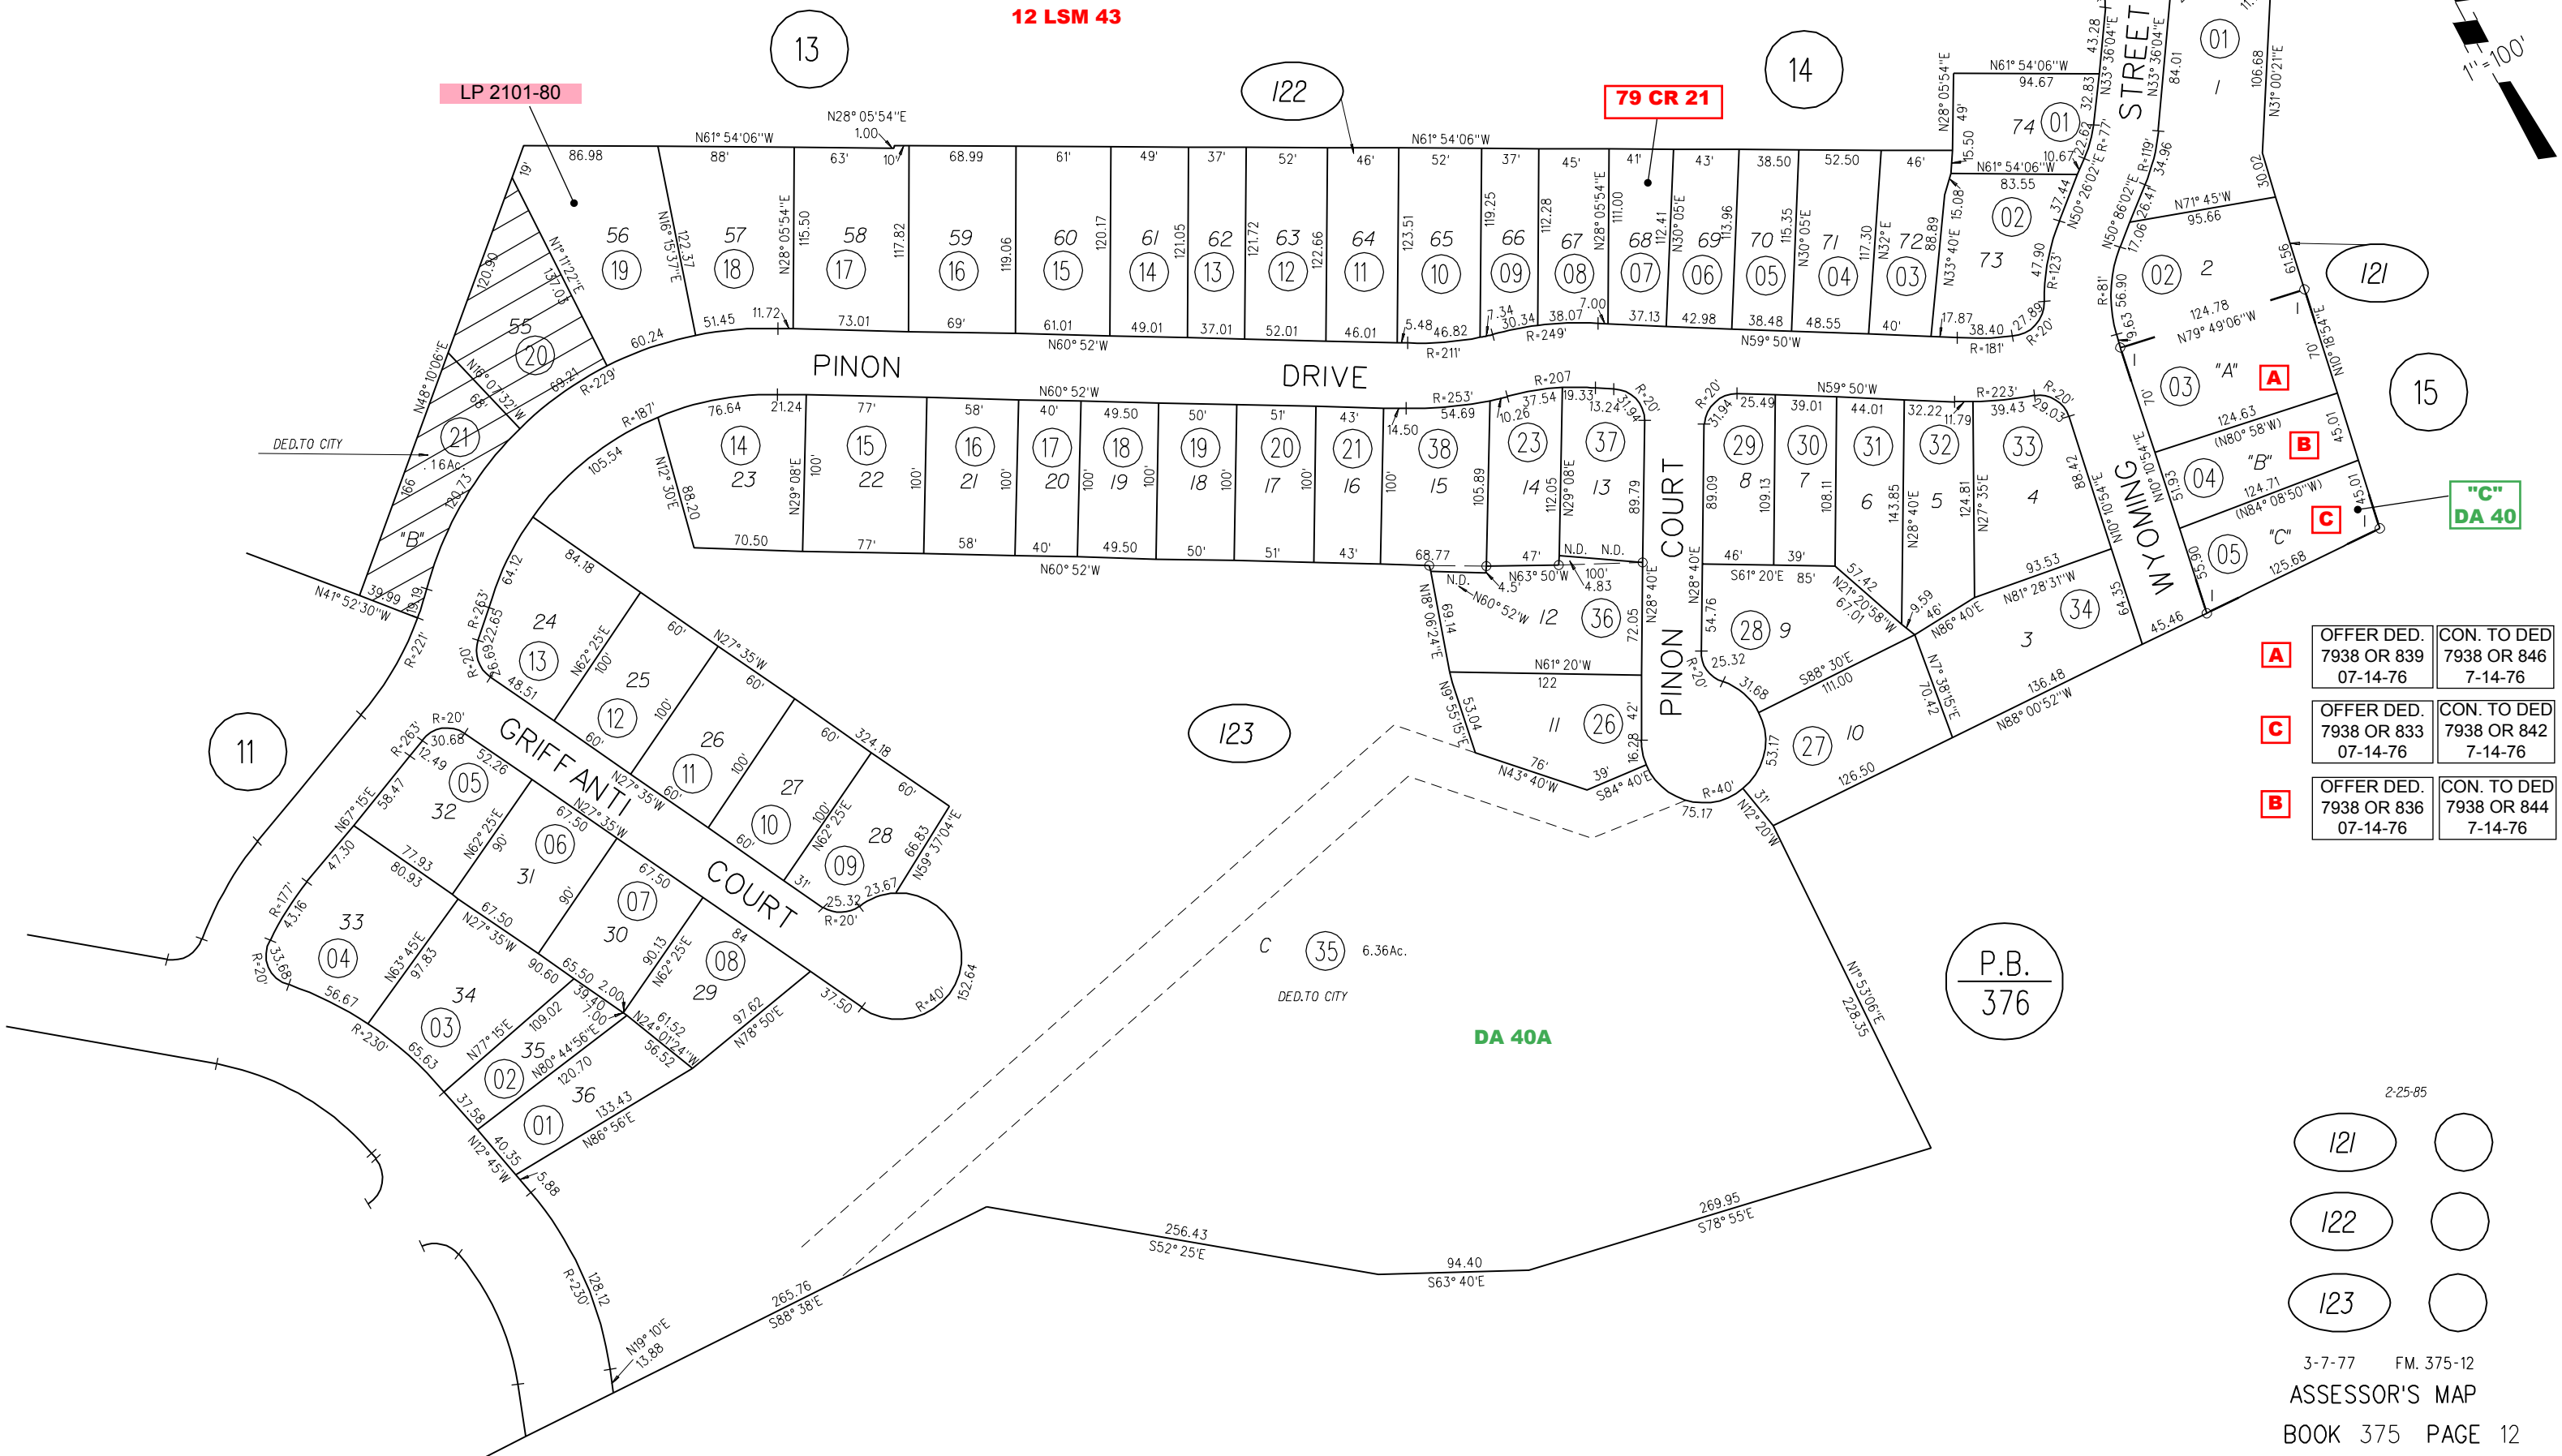

396 OR 497  
01-08-36

MONTEREY AVE.

12 LSM 43

1"=100'

LP 2101-80

79 CR 21

"C"  
DA 40

<b>A</b>	OFFER DED. 7938 OR 839 07-14-76	CON. TO DED 7938 OR 846 7-14-76
<b>C</b>	OFFER DED. 7938 OR 833 07-14-76	CON. TO DED 7938 OR 842 7-14-76
<b>B</b>	OFFER DED. 7938 OR 836 07-14-76	CON. TO DED 7938 OR 844 7-14-76