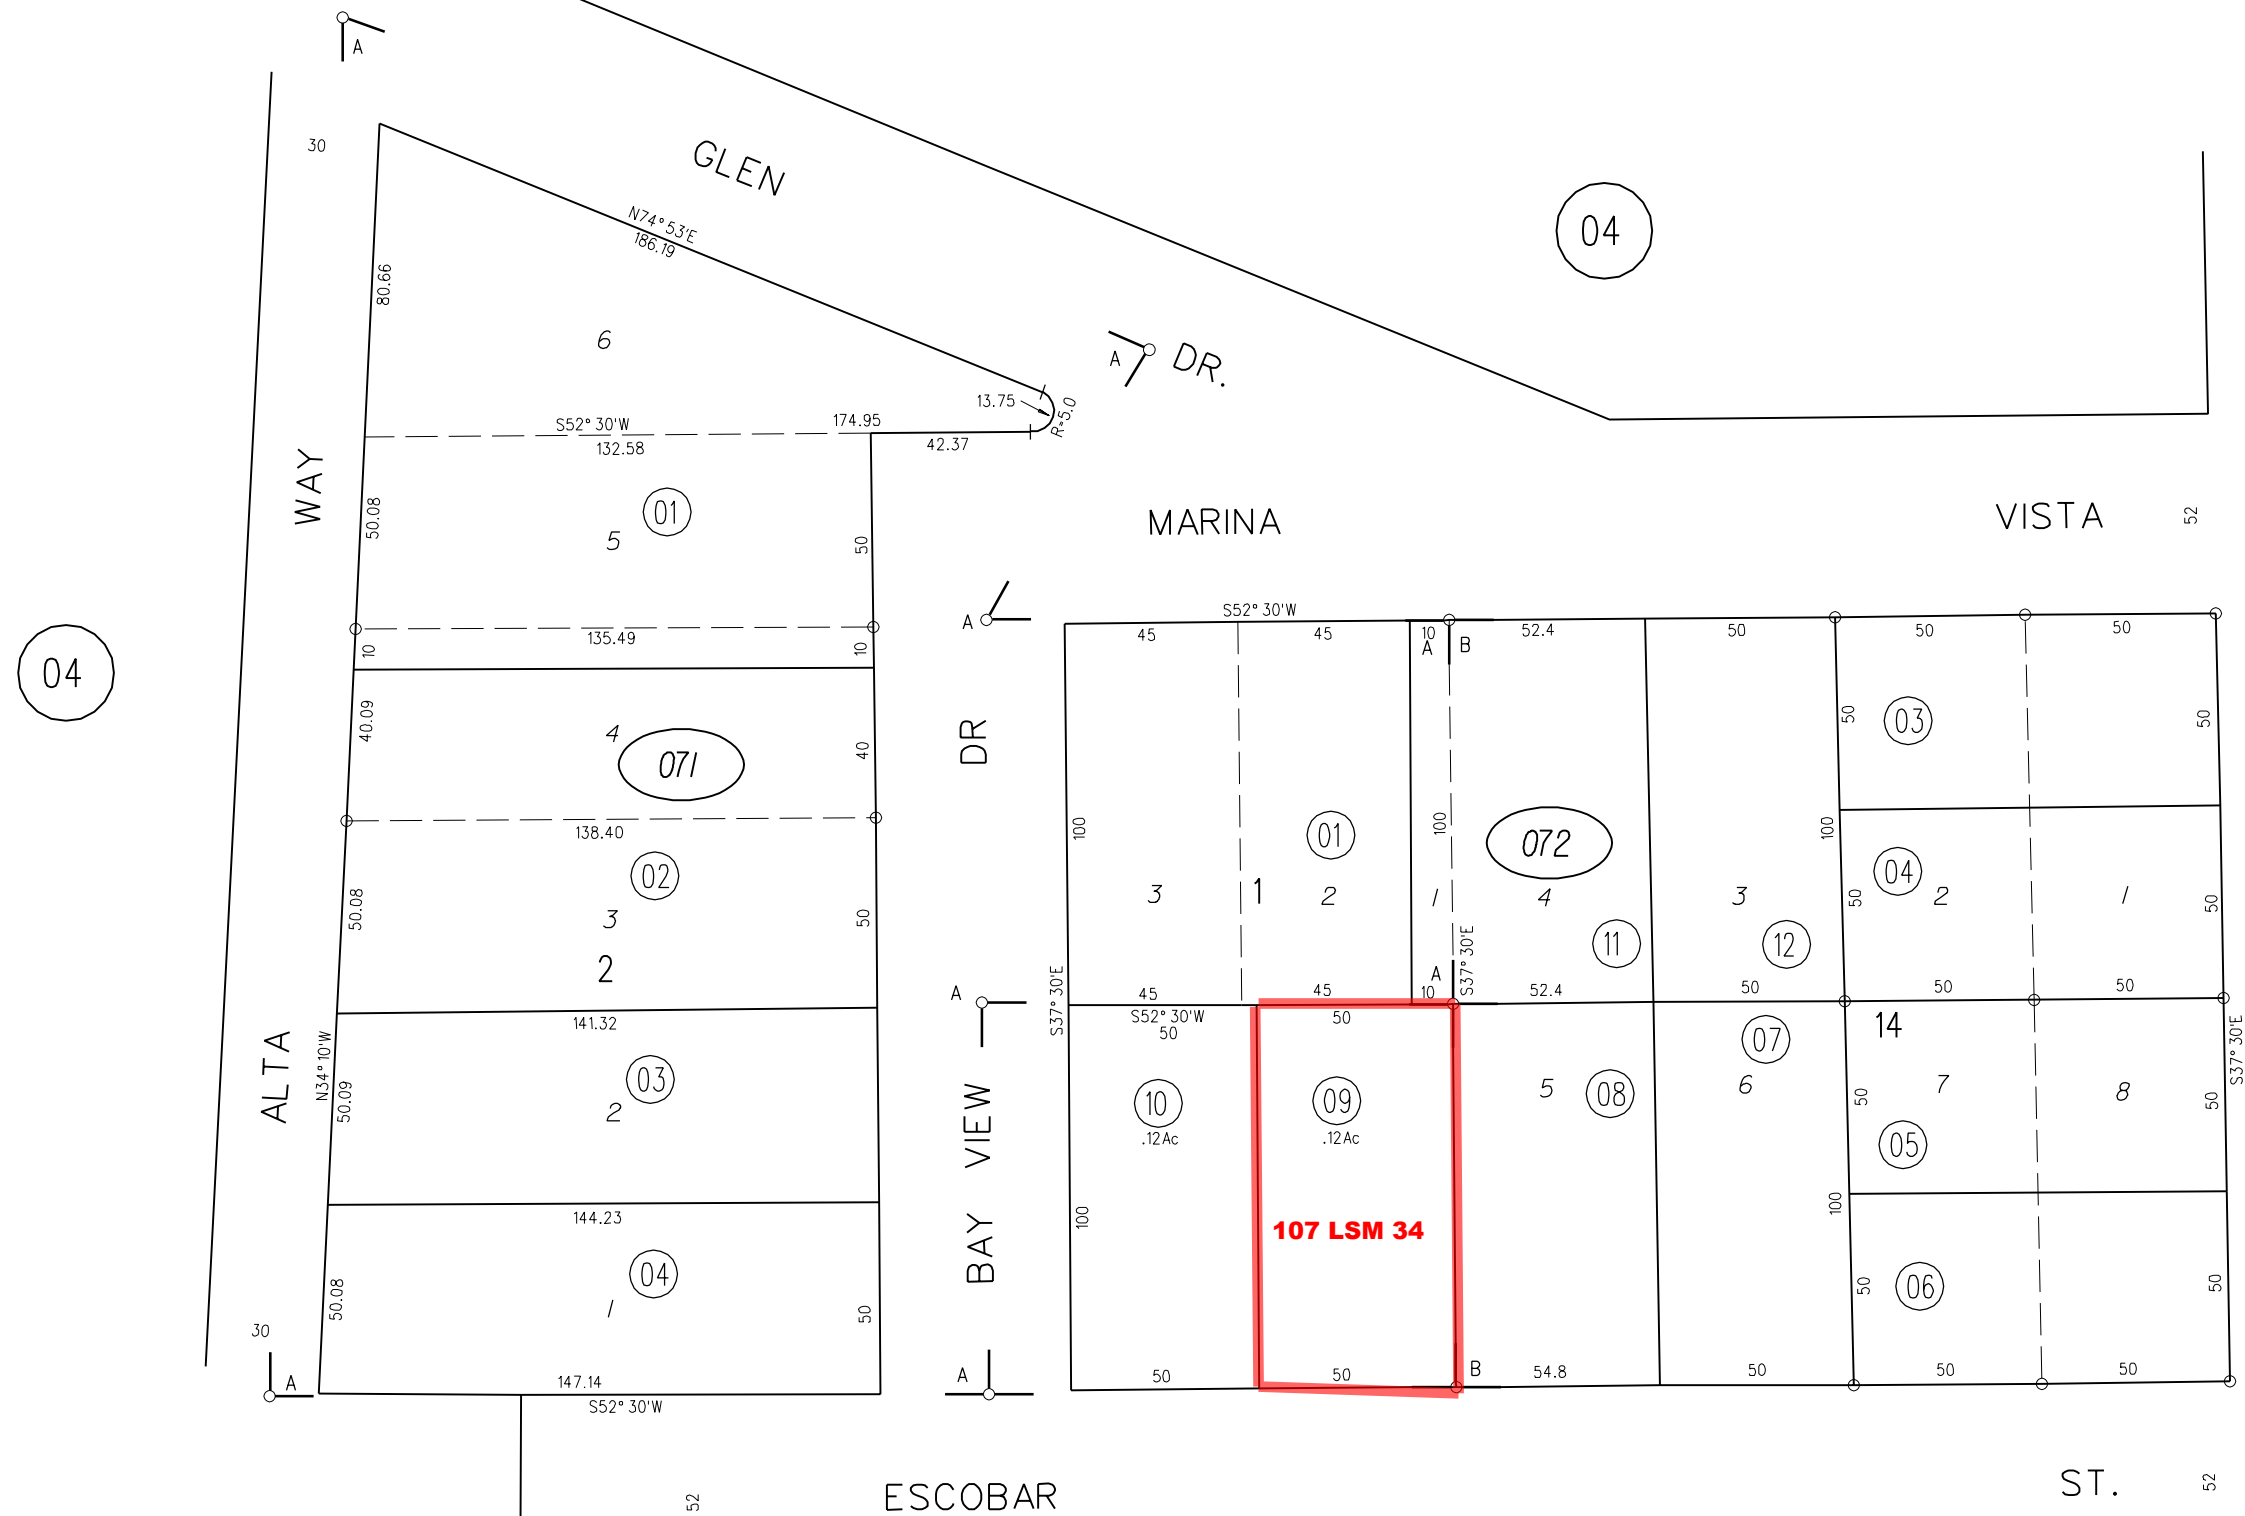

A MC KENZIE ADDITION M B 1-23  
 B ORIG. SURVEY CITY OF MARTINEZ M B "D"-83  
 RANCHO EL PINOLE

04

04

ST.

DR

BAY VIEW

MARINA

VISTA

52

06

TALBART

ESCOBAR

ST.

52

NOTE: THIS MAP WAS PREPARED FOR ASSESSMENT PURPOSES ONLY. NO LIABILITY IS ASSUMED FOR THE ACCURACY OF THE INFORMATION DELINEATED HEREON. ASSESSOR'S PARCELS MAY NOT COMPLY WITH LOCAL LOT SPLIT OR BUILDING SITE ORDINANCES.