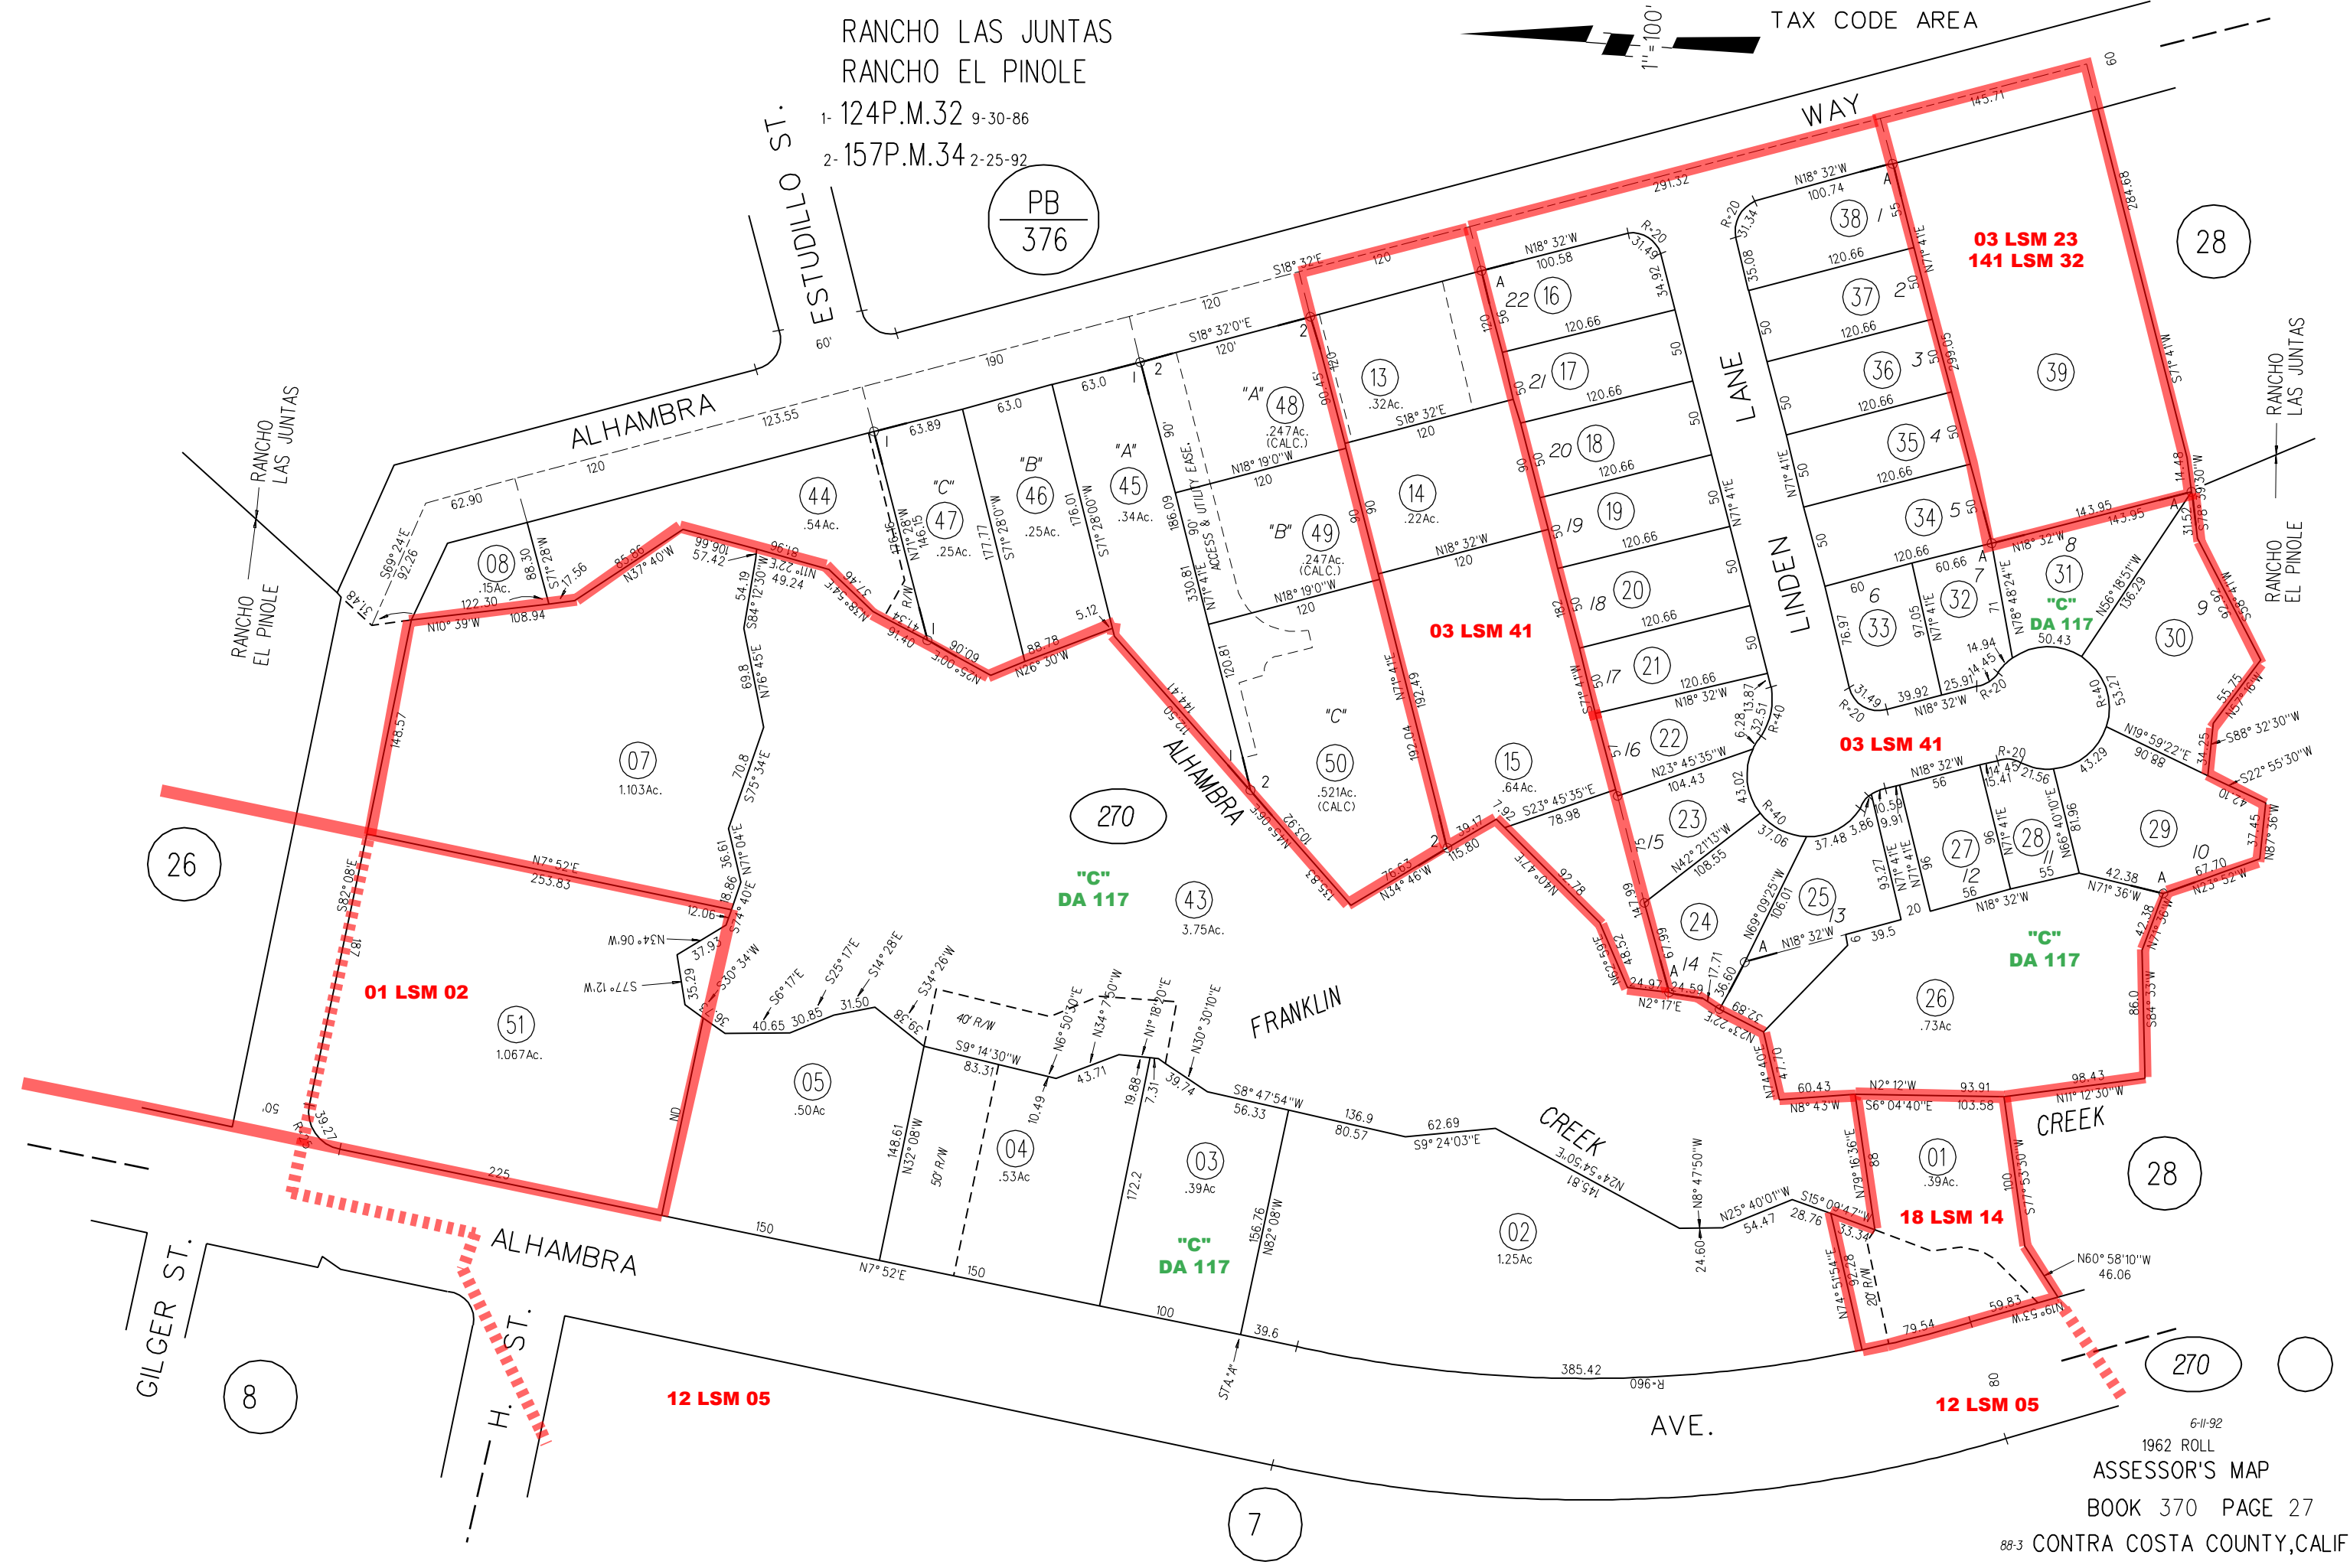

RANCHO LAS JUNTAS
RANCHO EL PINOLE

- 1- 124P.M.32 9-30-86
- 2- 157P.M.34 2-25-92

PB
376

TAX CODE AREA

03 LSM 23
141 LSM 32

03 LSM 41

03 LSM 41

01 LSM 02

18 LSM 14

12 LSM 05

12 LSM 05

270
"C"
DA 117

"C"
DA 117

"C"
DA 117