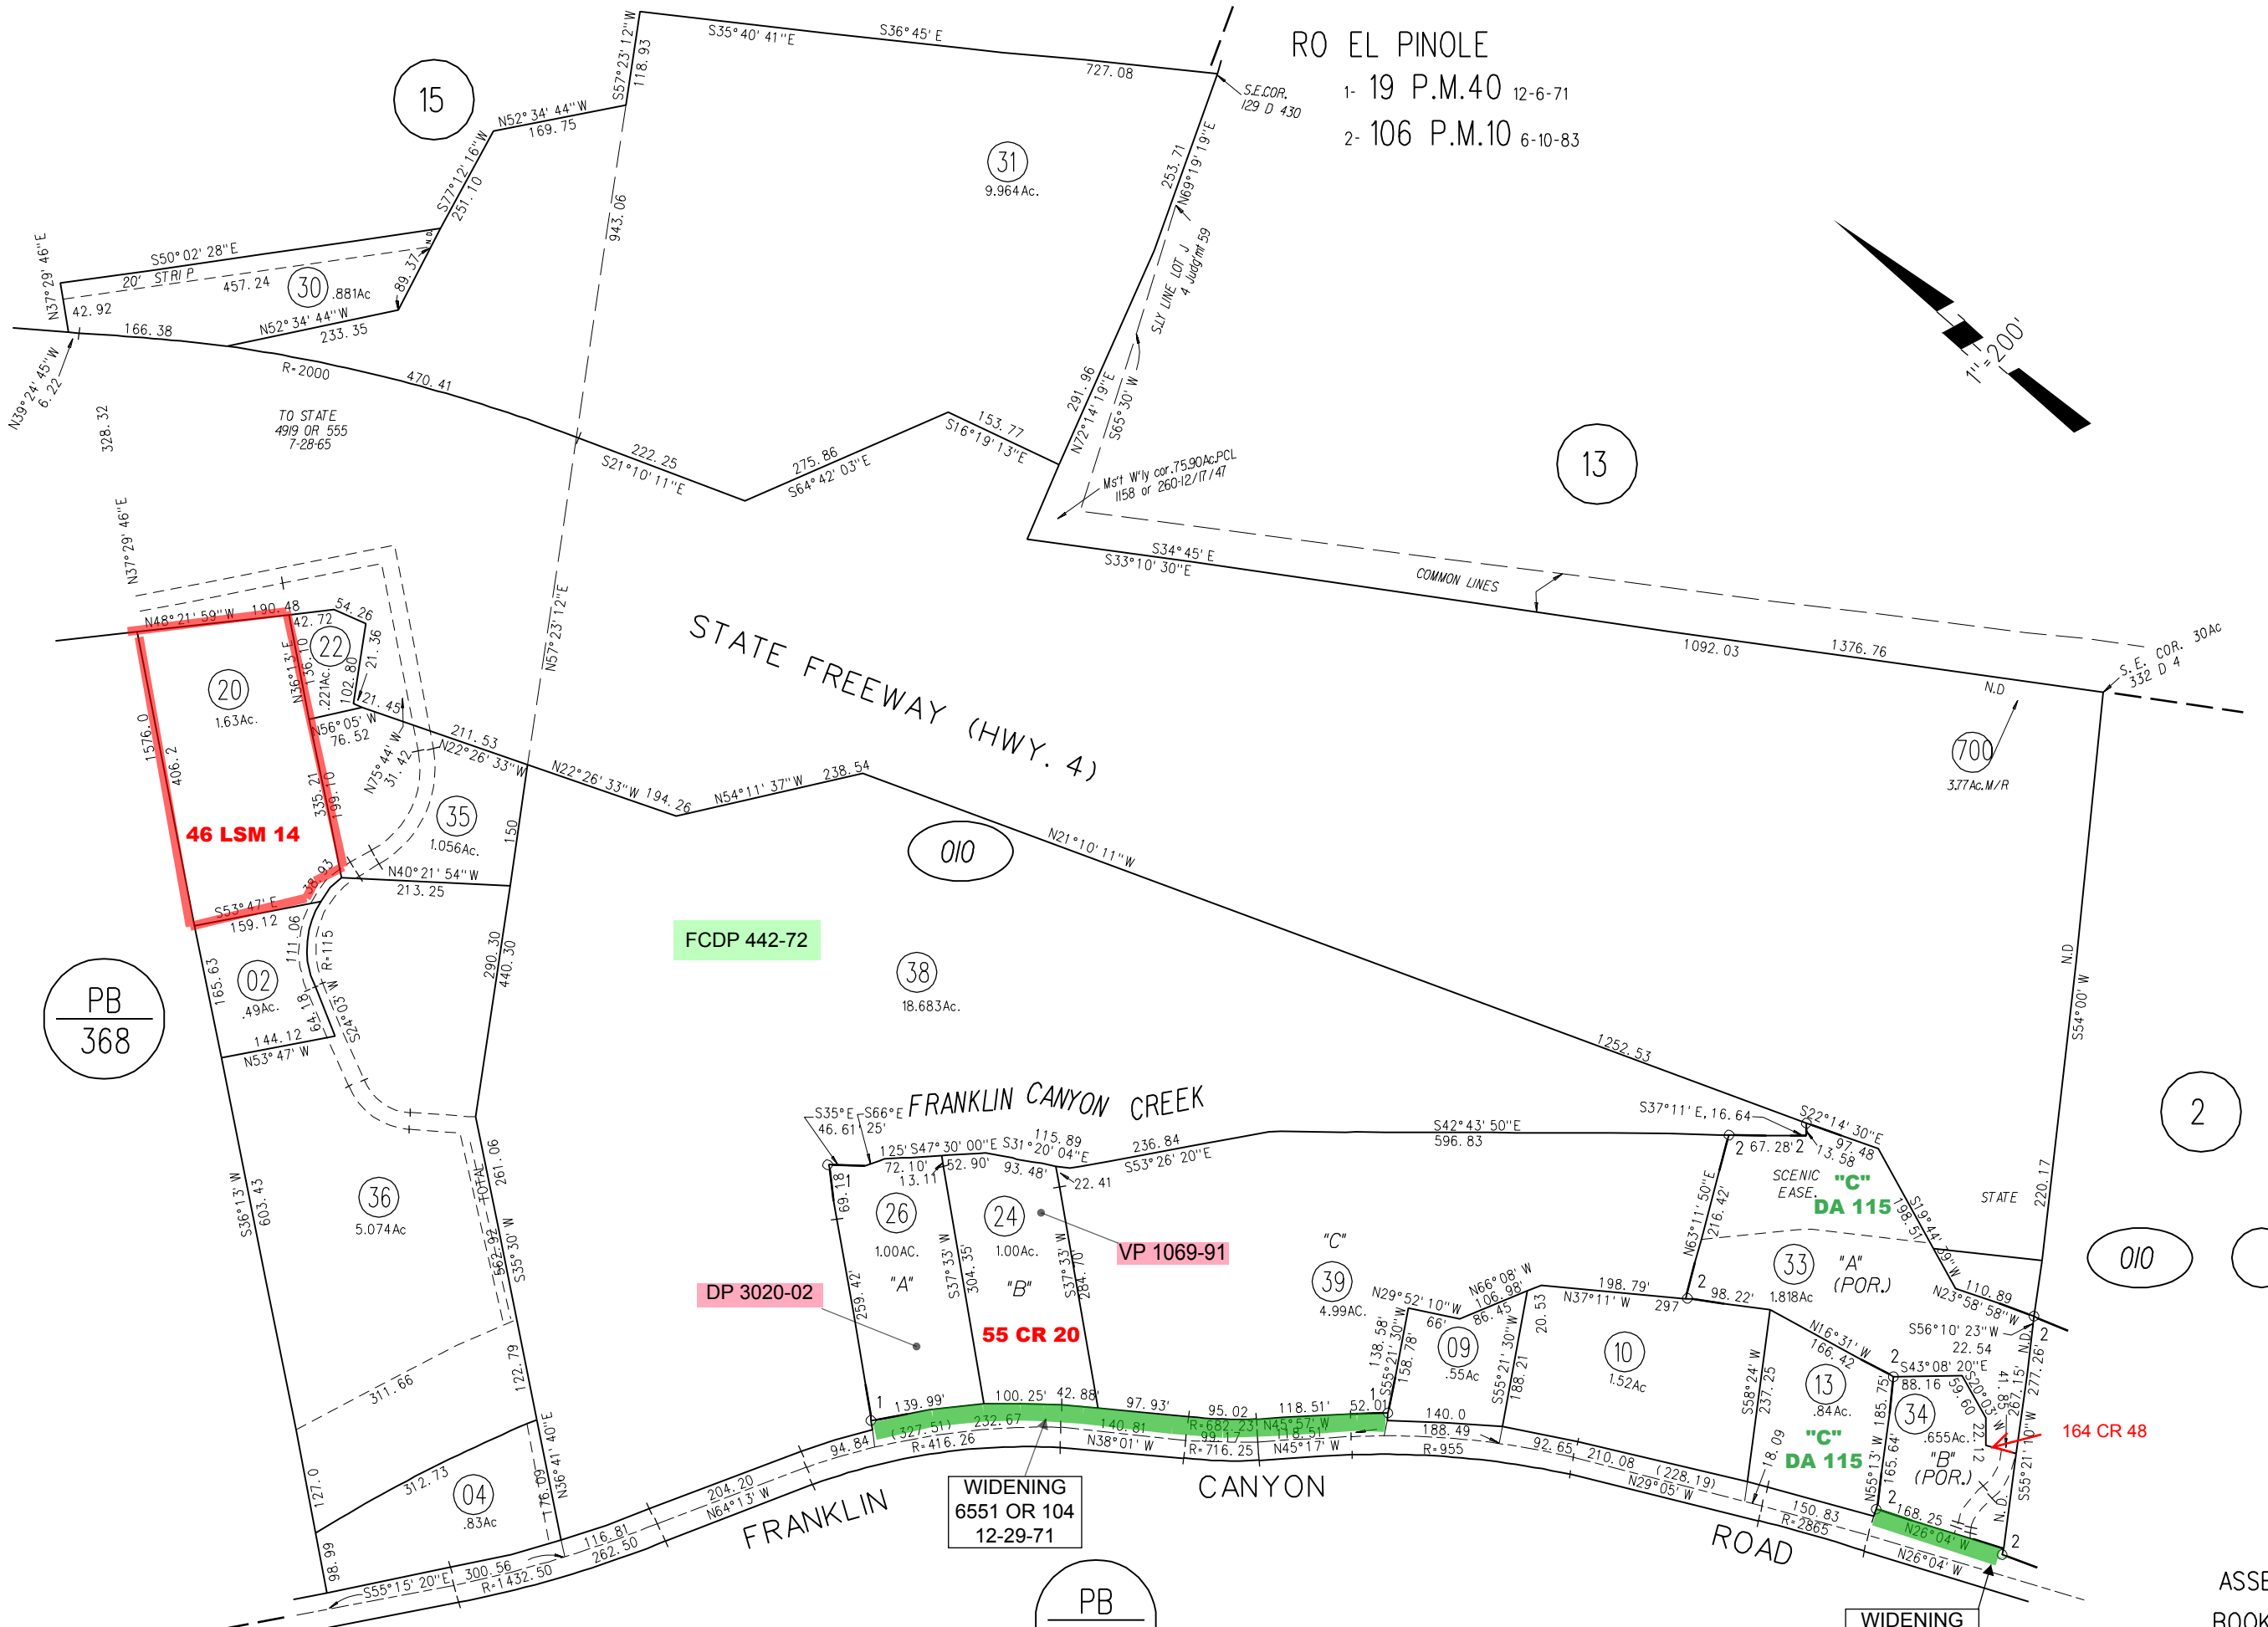

RO EL PINOLE

1- 19 P.M.40 12-6-71

2- 106 P.M.10 6-10-83

PB
368

PB
367

WIDENING
6551 OR 104
12-29-71