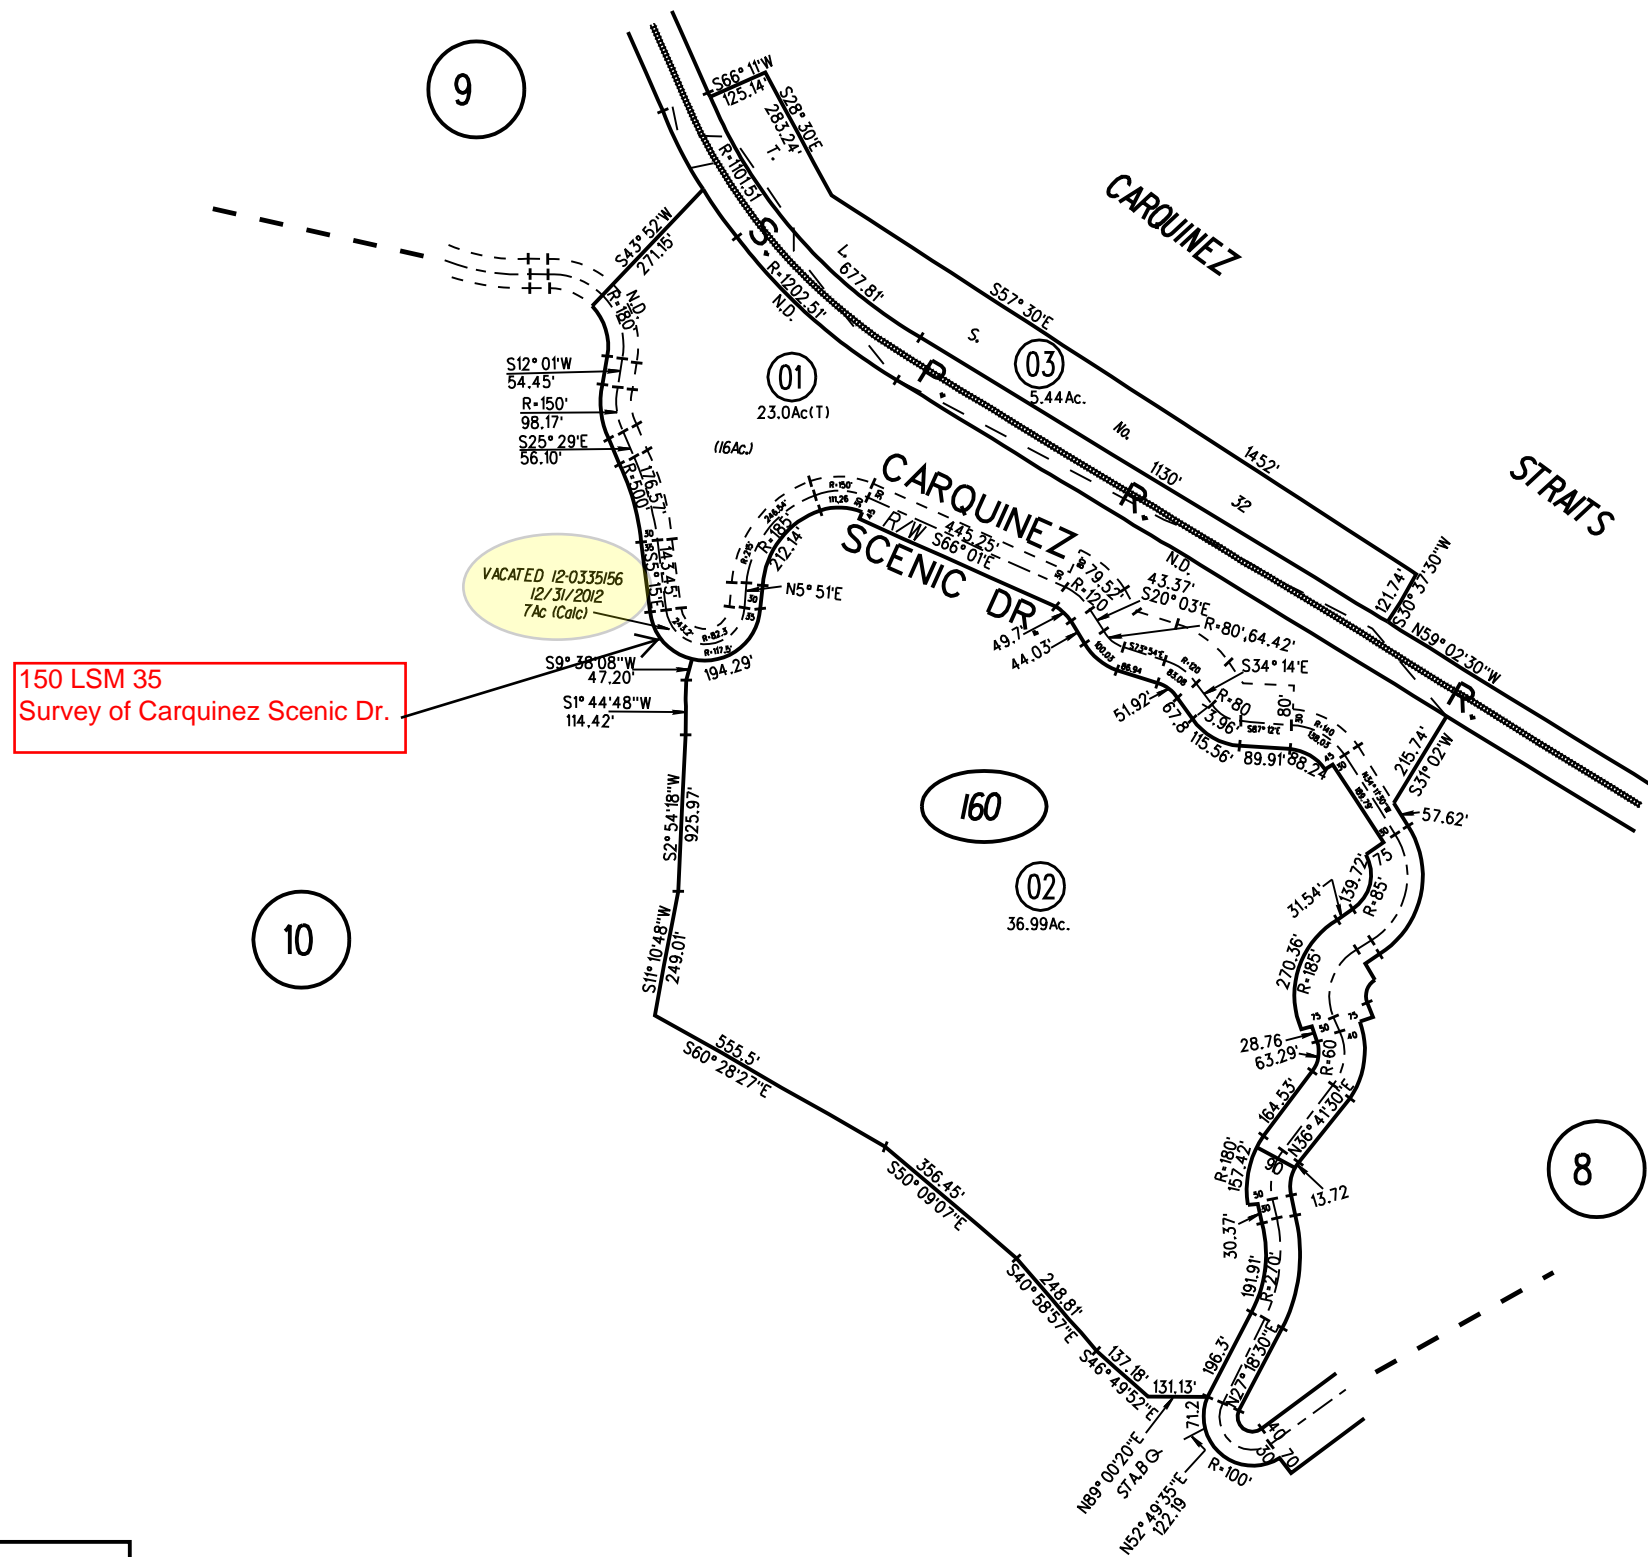

TIDE LAND SURVEY NO. 32
RANCHO CANADA DEL HAMBRE

NOTE: THIS MAP WAS PREPARED FOR ASSESSMENT PURPOSES ONLY. NO LIABILITY IS ASSUMED FOR THE ACCURACY OF THE INFORMATION DELINEATED HEREON. ASSESSOR'S PARCELS MAY NOT COMPLY WITH LOCAL LOT SPLIT OR BUILDING SITE ORDINANCES.