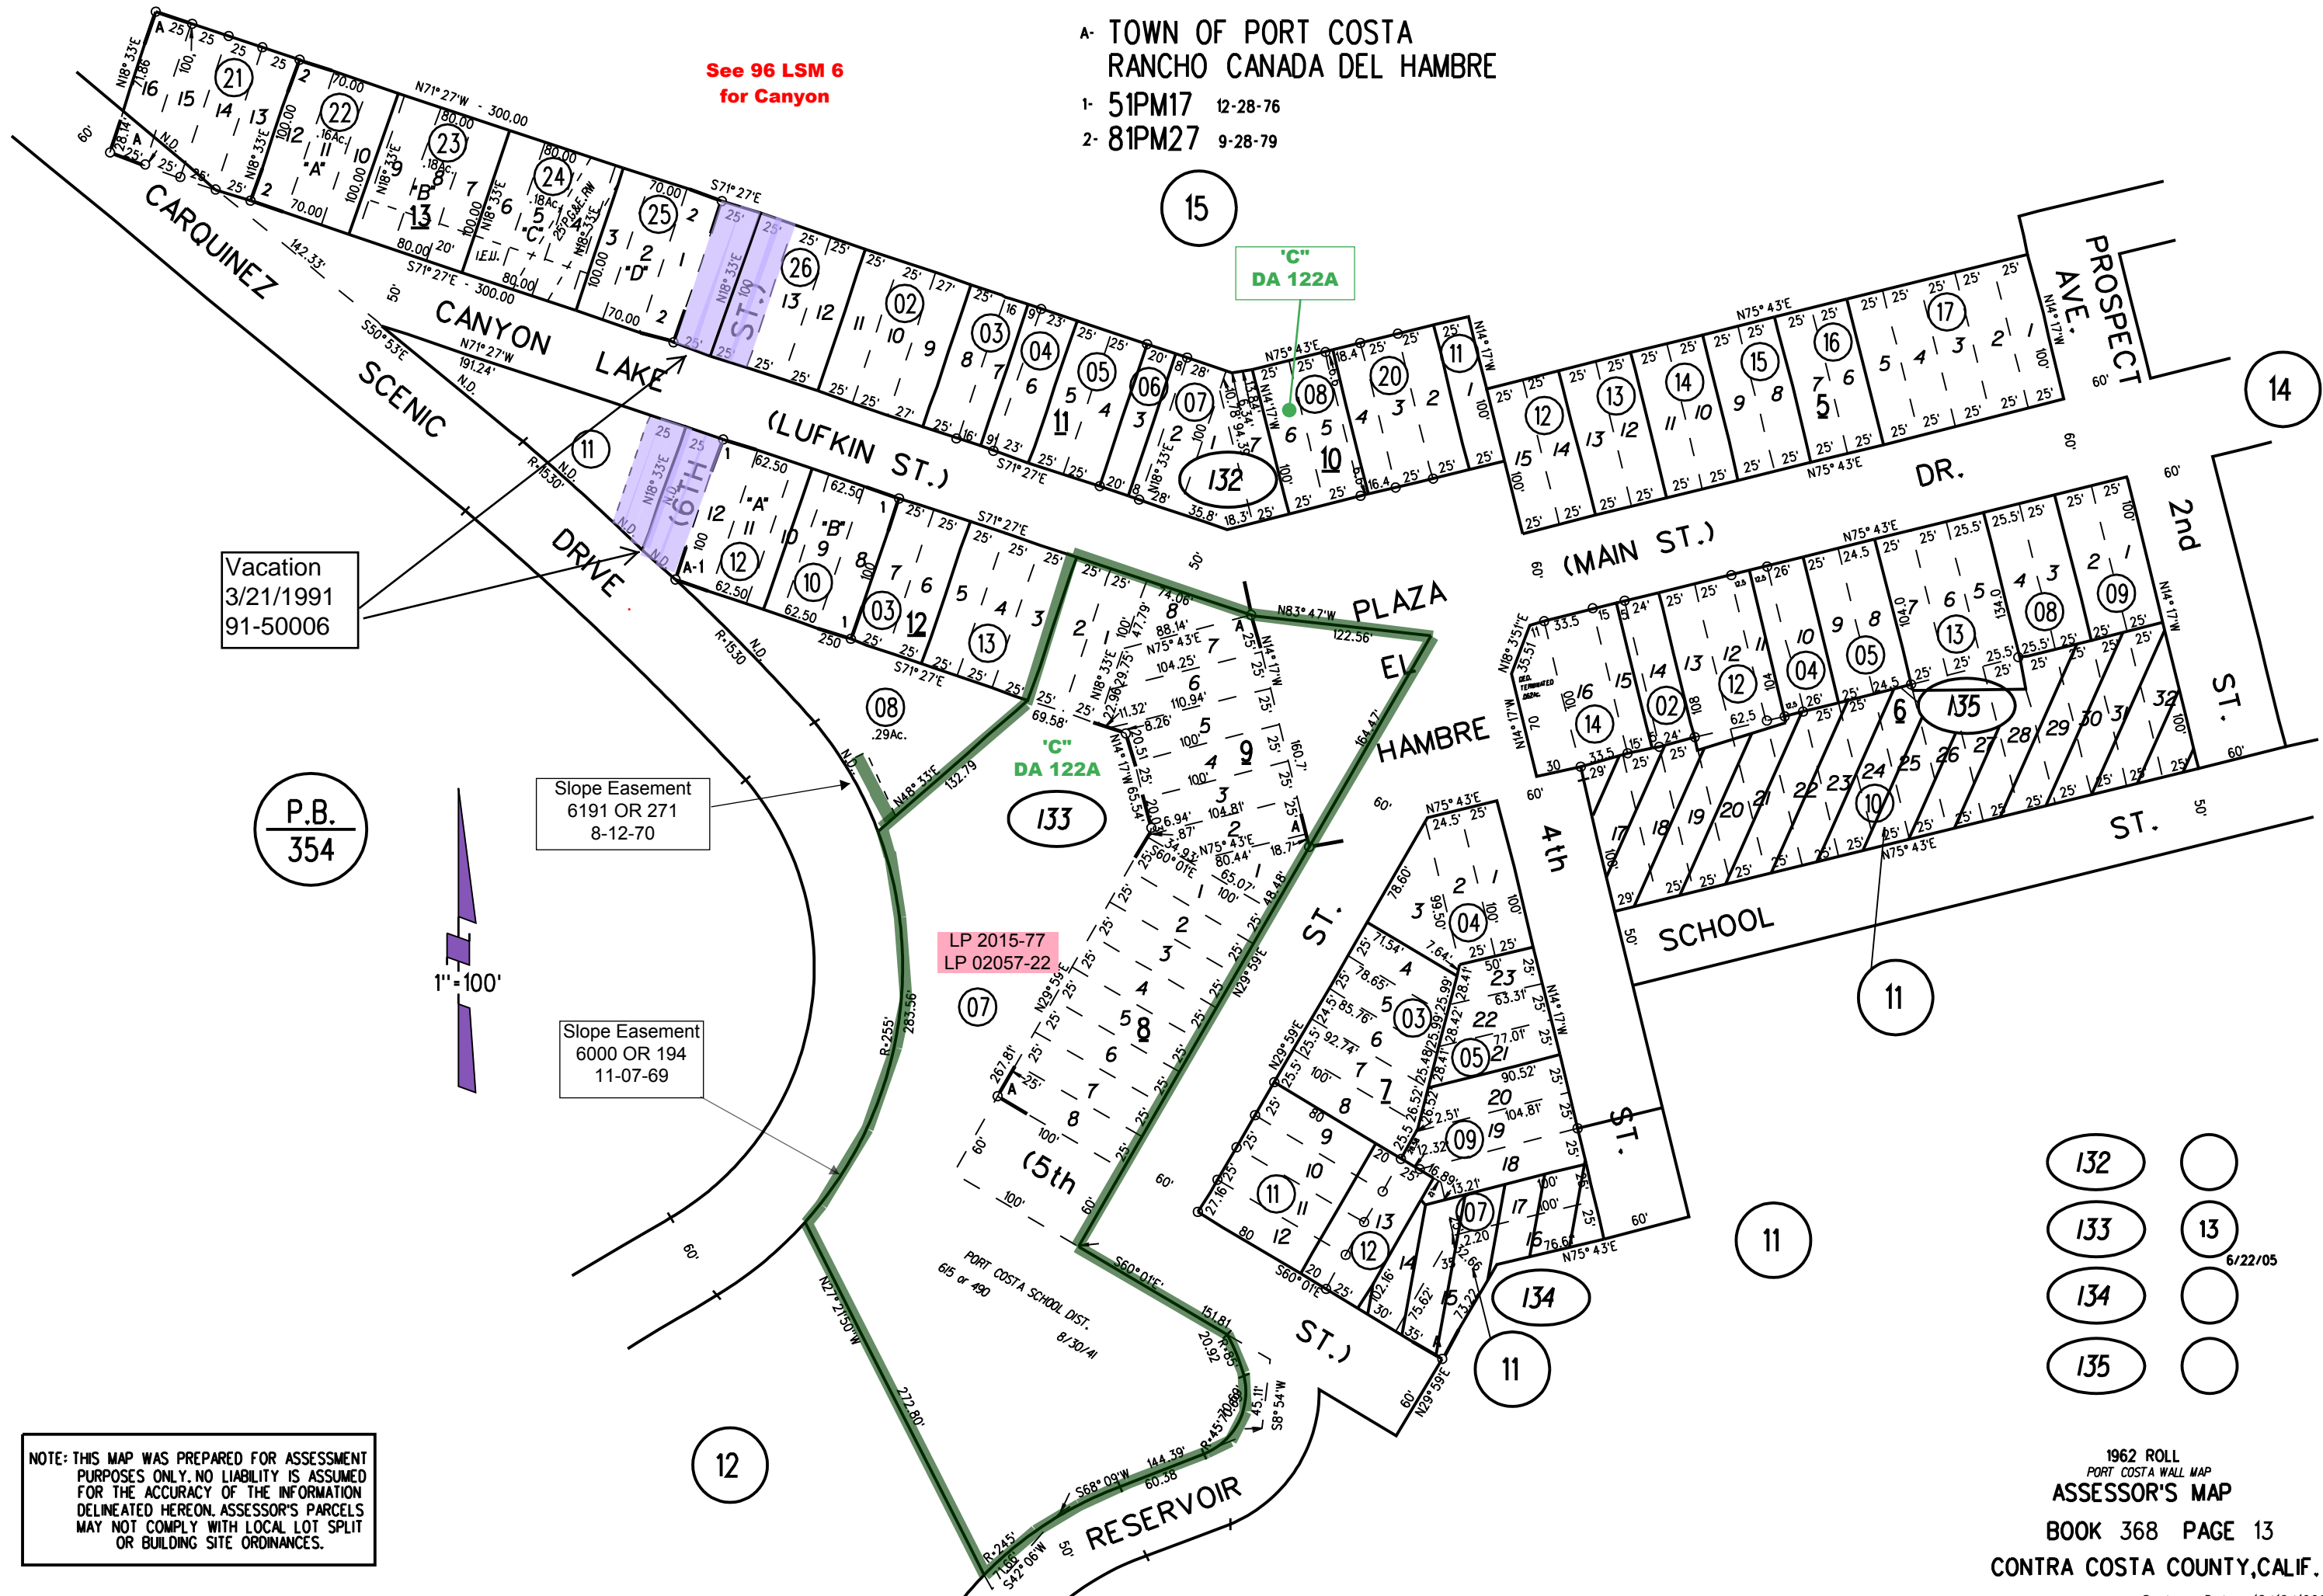

A- TOWN OF PORT COSTA
RANCHO CANADA DEL HAMBRE

- 1- 51PM17 12-28-76
- 2- 81PM27 9-28-79

See 96 LSM 6
for Canyon

Vacation
3/21/1991
91-50006

P.B.
354

Slope Easement
6191 OR 271
8-12-70

Slope Easement
6000 OR 194
11-07-69

LP 2015-77
LP 02057-22

NOTE: THIS MAP WAS PREPARED FOR ASSESSMENT PURPOSES ONLY. NO LIABILITY IS ASSUMED FOR THE ACCURACY OF THE INFORMATION DELINEATED HEREON. ASSESSOR'S PARCELS MAY NOT COMPLY WITH LOCAL LOT SPLIT OR BUILDING SITE ORDINANCES.

- 132
- 133
- 134
- 135