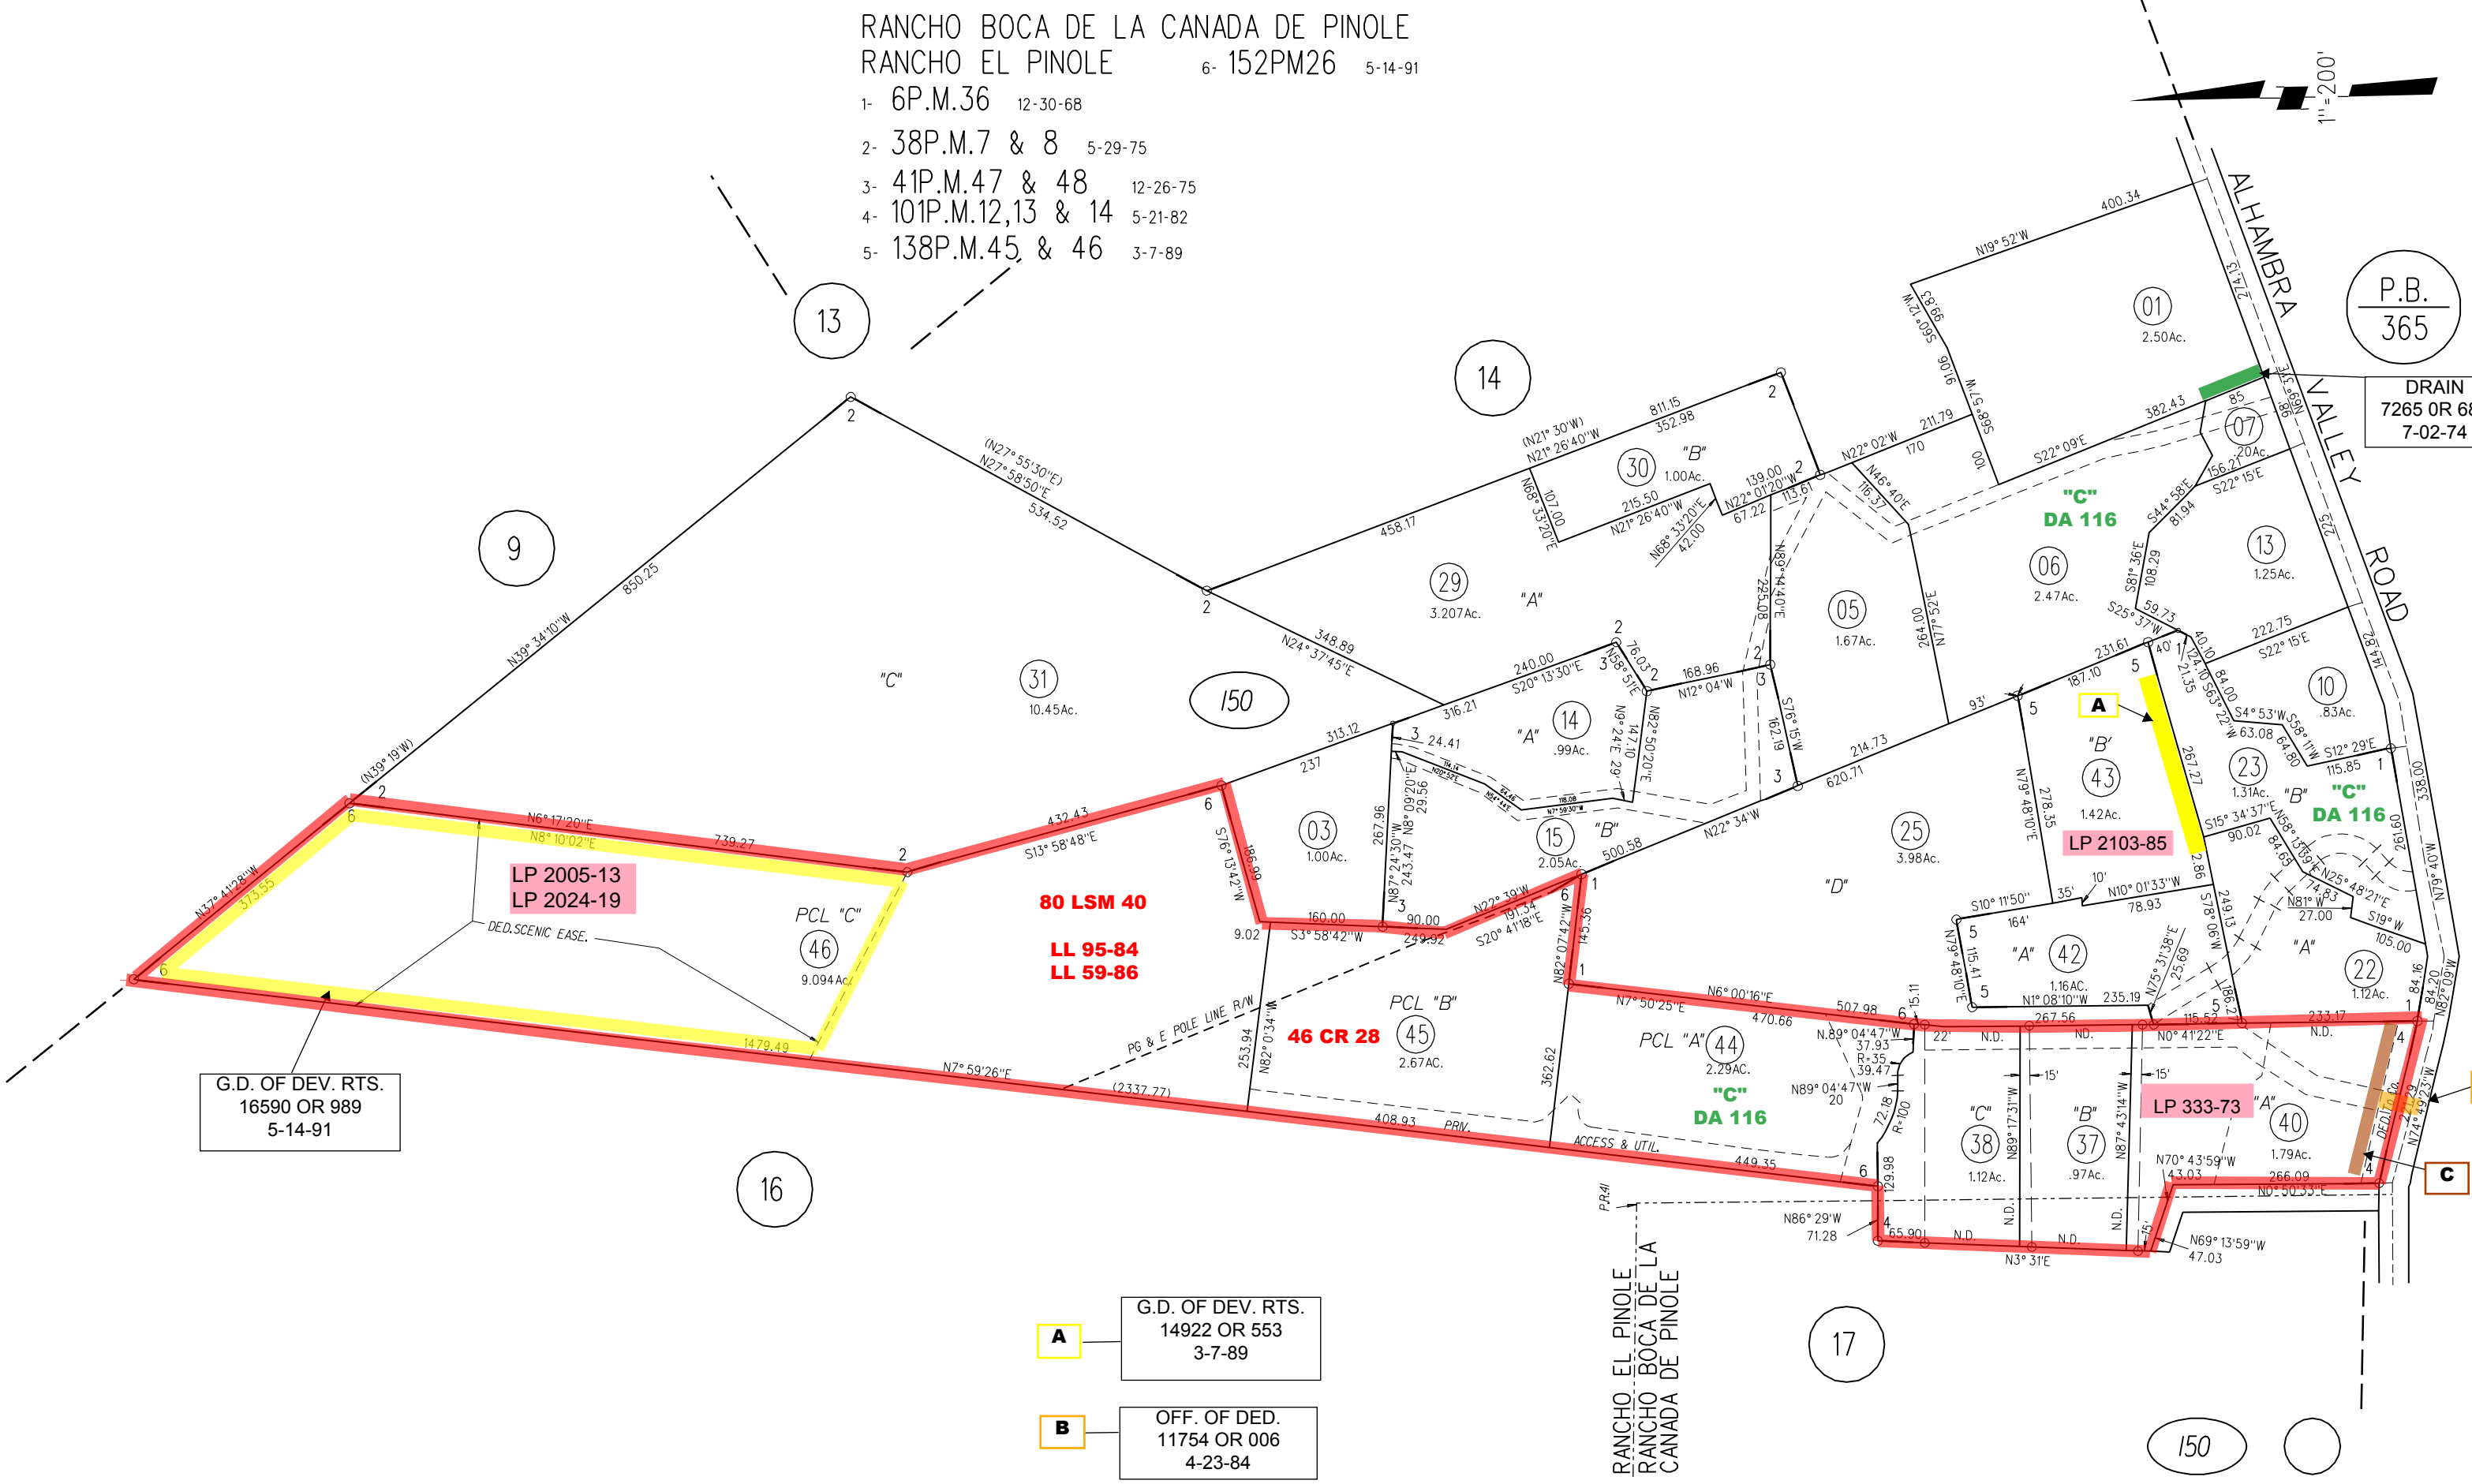

RANCHO BOCA DE LA CANADA DE PINOLE
RANCHO EL PINOLE 6- 152PM26 5-14-91

- 1- 6P.M.36 12-30-68
- 2- 38P.M.7 & 8 5-29-75
- 3- 41P.M.47 & 48 12-26-75
- 4- 101P.M.12,13 & 14 5-21-82
- 5- 138P.M.45 & 46 3-7-89

P.B.
365

DRAIN
7265 OR 686
7-02-74

LP 2005-13
LP 2024-19

80 LSM 40
LL 95-84
LL 59-86

46 CR 28

LP 2103-85

LP 333-73

G.D. OF DEV. RTS.
16590 OR 989
5-14-91

A G.D. OF DEV. RTS.
14922 OR 553
3-7-89

B OFF. OF DED.
11754 OR 006
4-23-84

C D.I.A
10787 OR 623
5-21-82

150