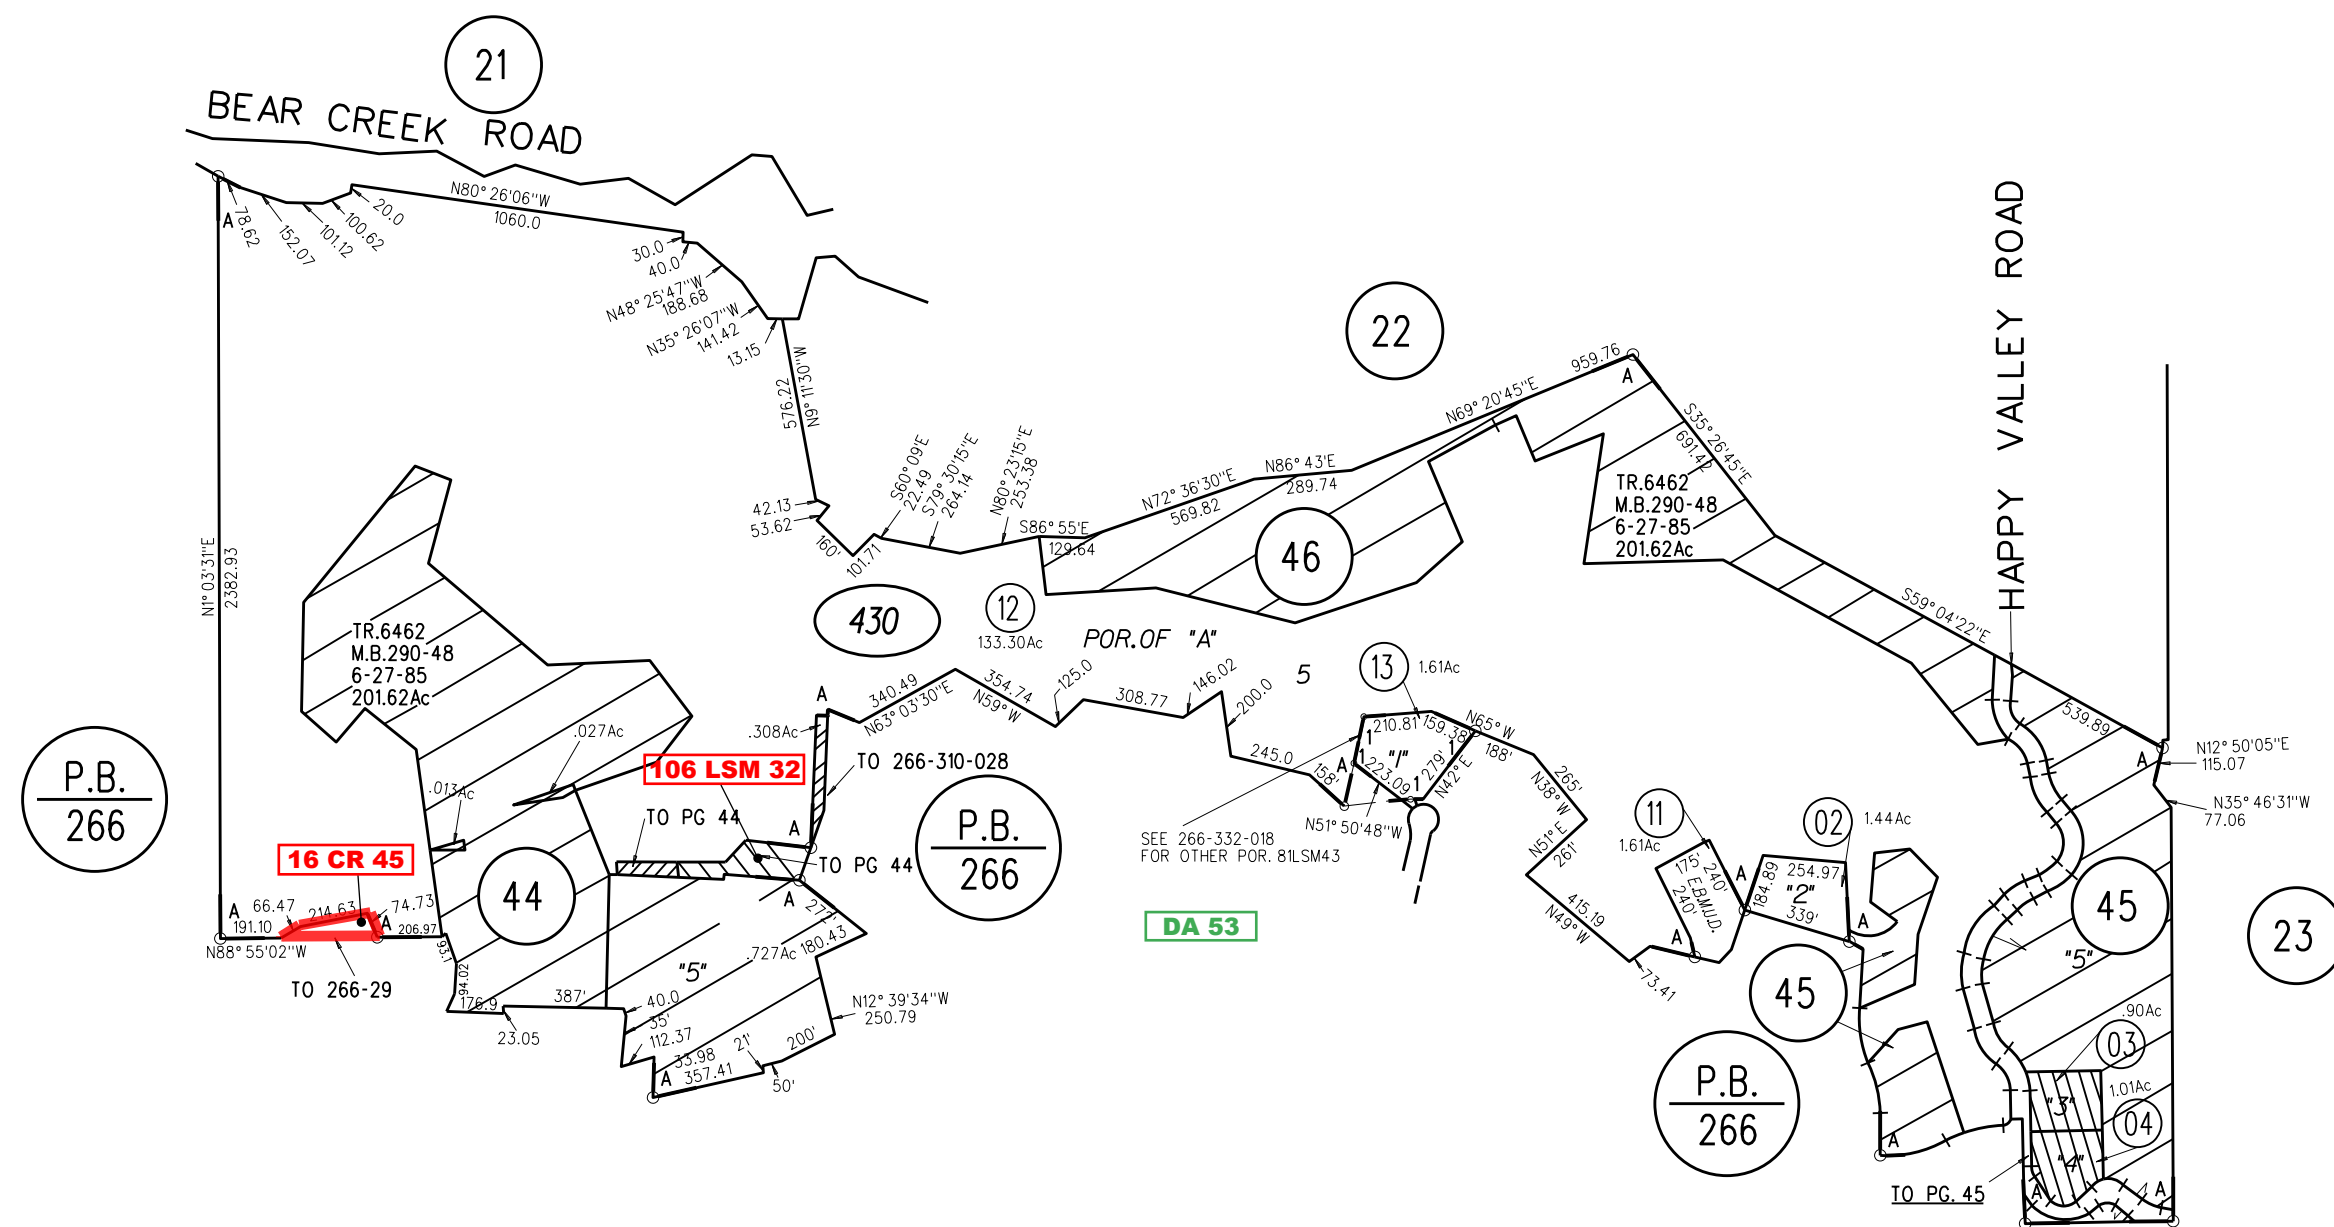

RANCHO BOCA DE LA CANADA DEL PINOLE

1985 ROLL - TRACT 6328 (ORINDA DOWNS) M.B. 286-28
 1986 ROLL-A- POR. TRACT 6462 (ORINDA DOWNS) M.B. 290-48
 1- POR. 81LSM43 1-6-87

NOTE: THIS MAP WAS PREPARED FOR ASSESSMENT PURPOSES ONLY. NO LIABILITY IS ASSUMED FOR THE ACCURACY OF THE INFORMATION DELINEATED HEREON. ASSESSOR'S PARCELS MAY NOT COMPLY WITH LOCAL LOT SPLIT OR BUILDING SITE ORDINANCES.

430 11/3/15