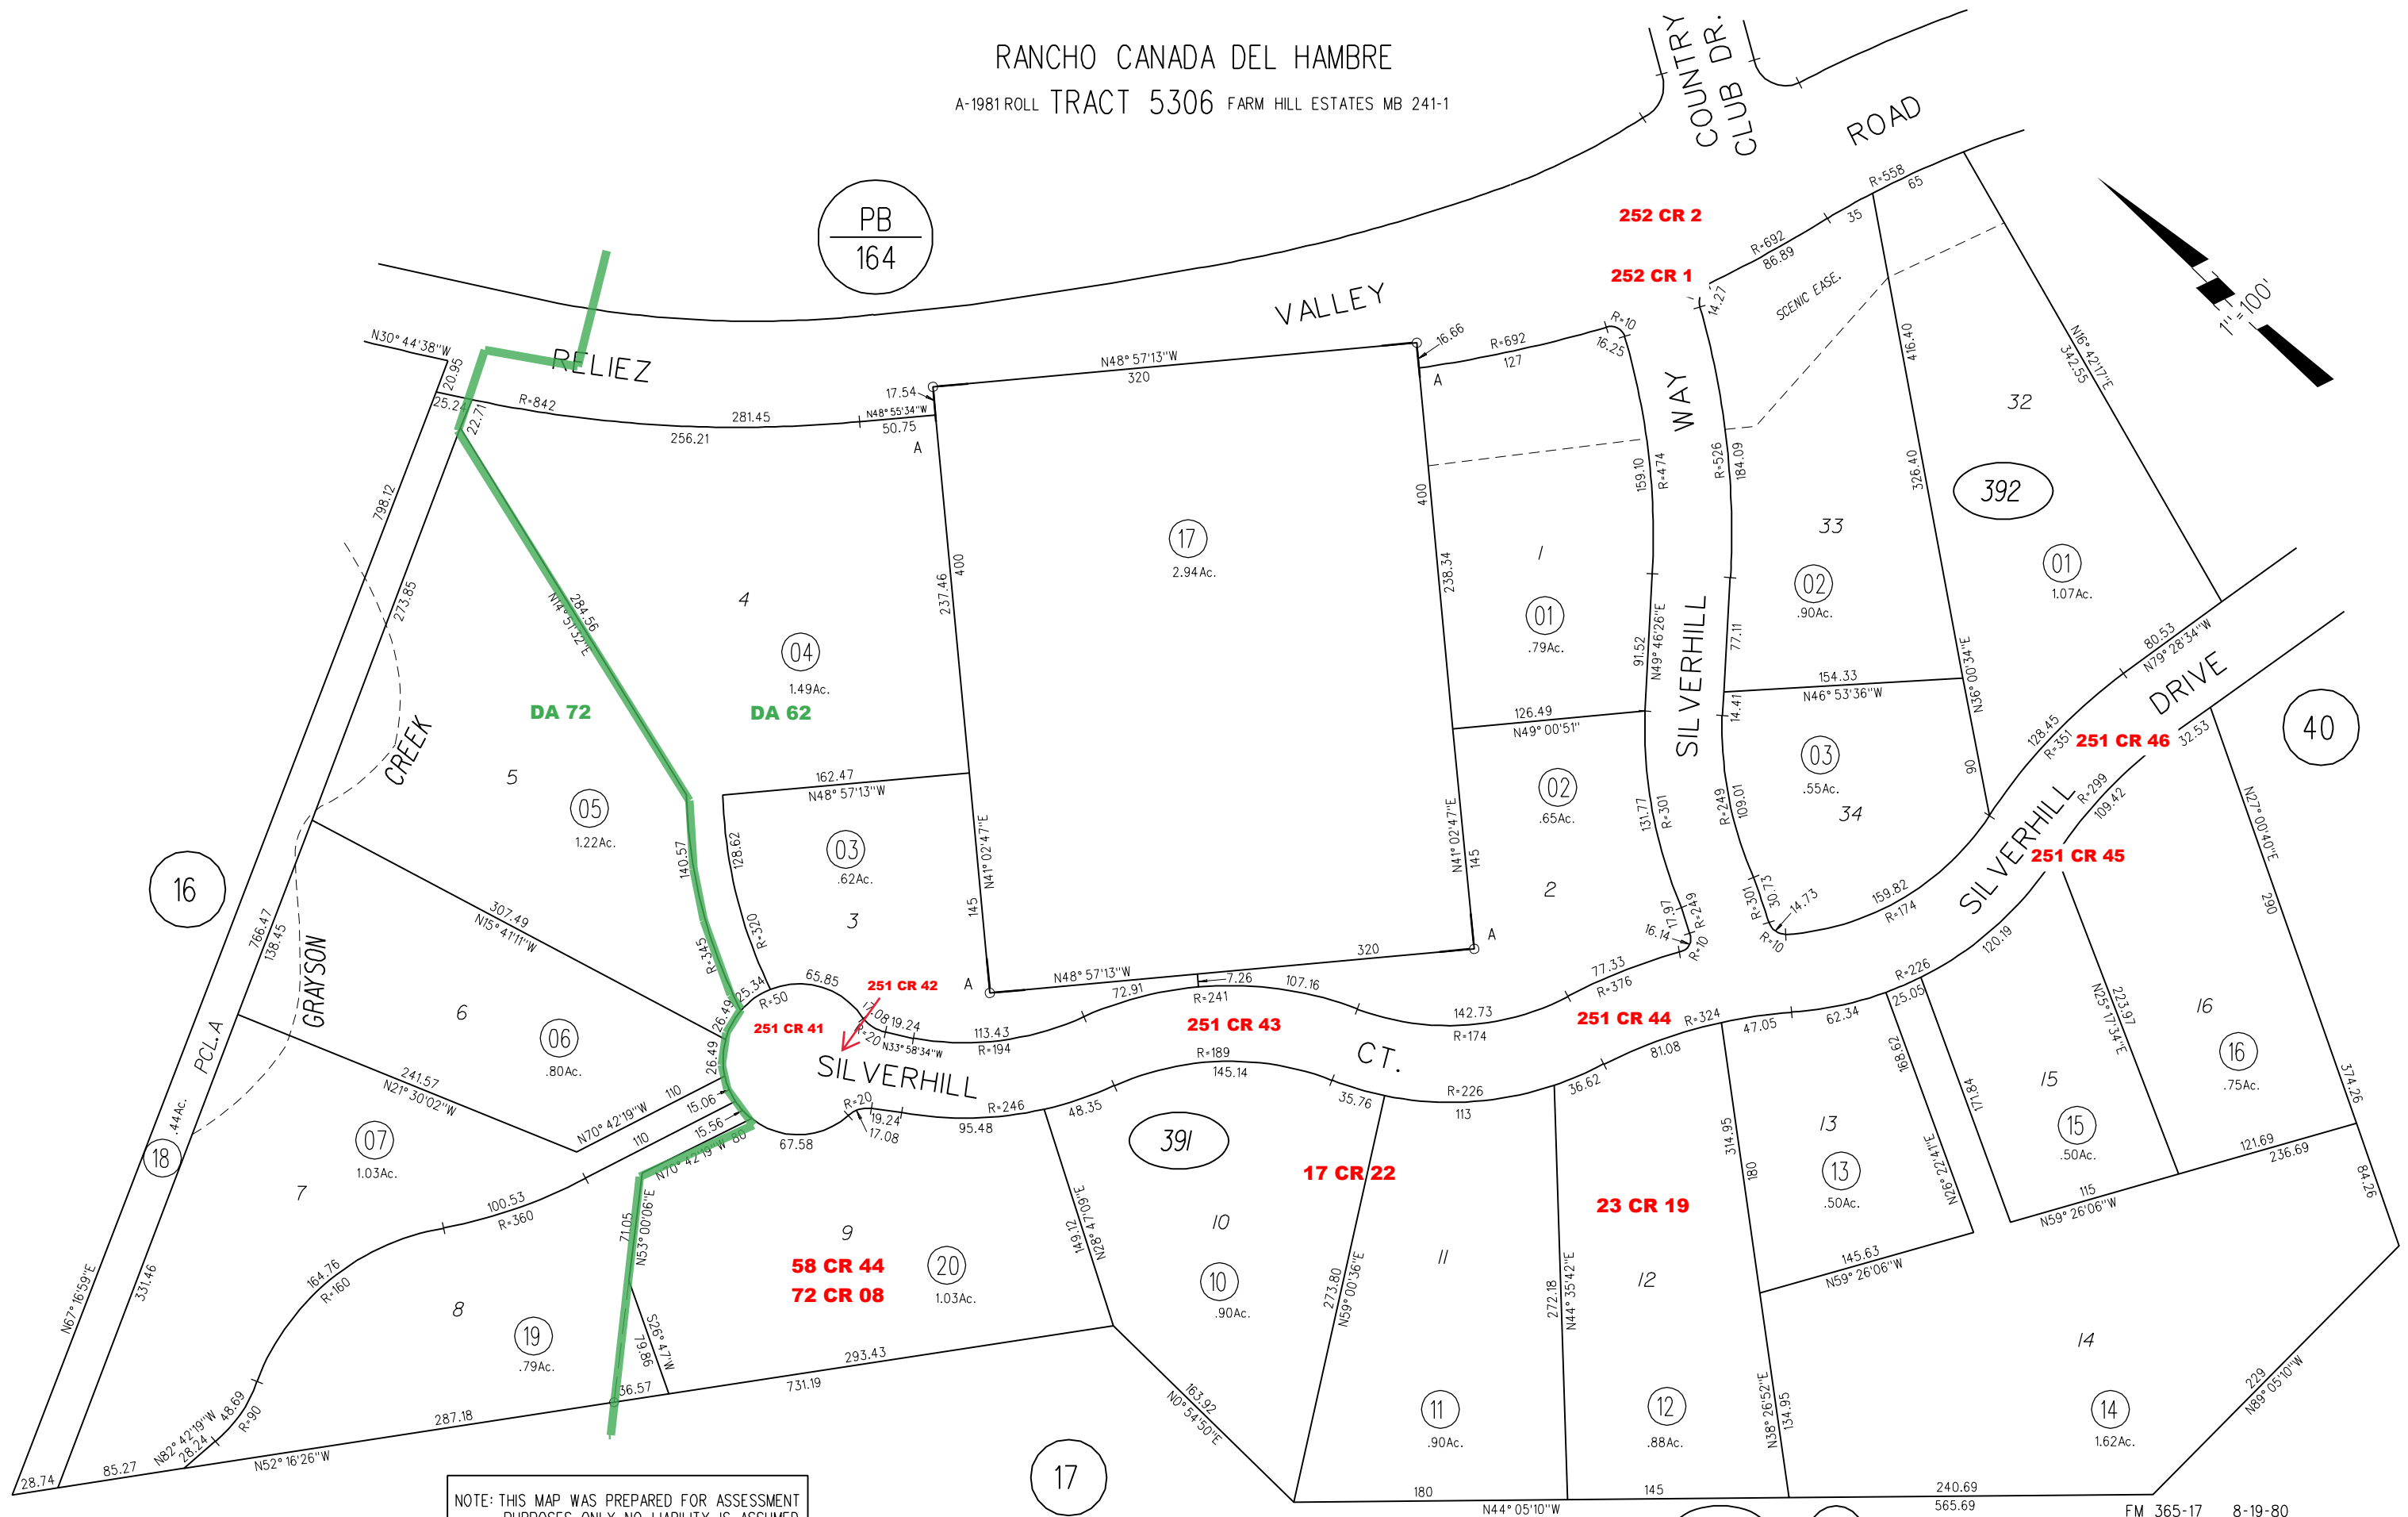

RANCHO CANADA DEL HAMBRE
 A-1981 ROLL TRACT 5306 FARM HILL ESTATES MB 241-1

PB
164

NOTE: THIS MAP WAS PREPARED FOR ASSESSMENT PURPOSES ONLY. NO LIABILITY IS ASSUMED FOR THE ACCURACY OF THE INFORMATION DELINEATED HEREON. ASSESSOR'S PARCELS MAY NOT COMPLY WITH LOCAL LOT SPLIT OR BUILDING SITE ORDINANCES.

391
392