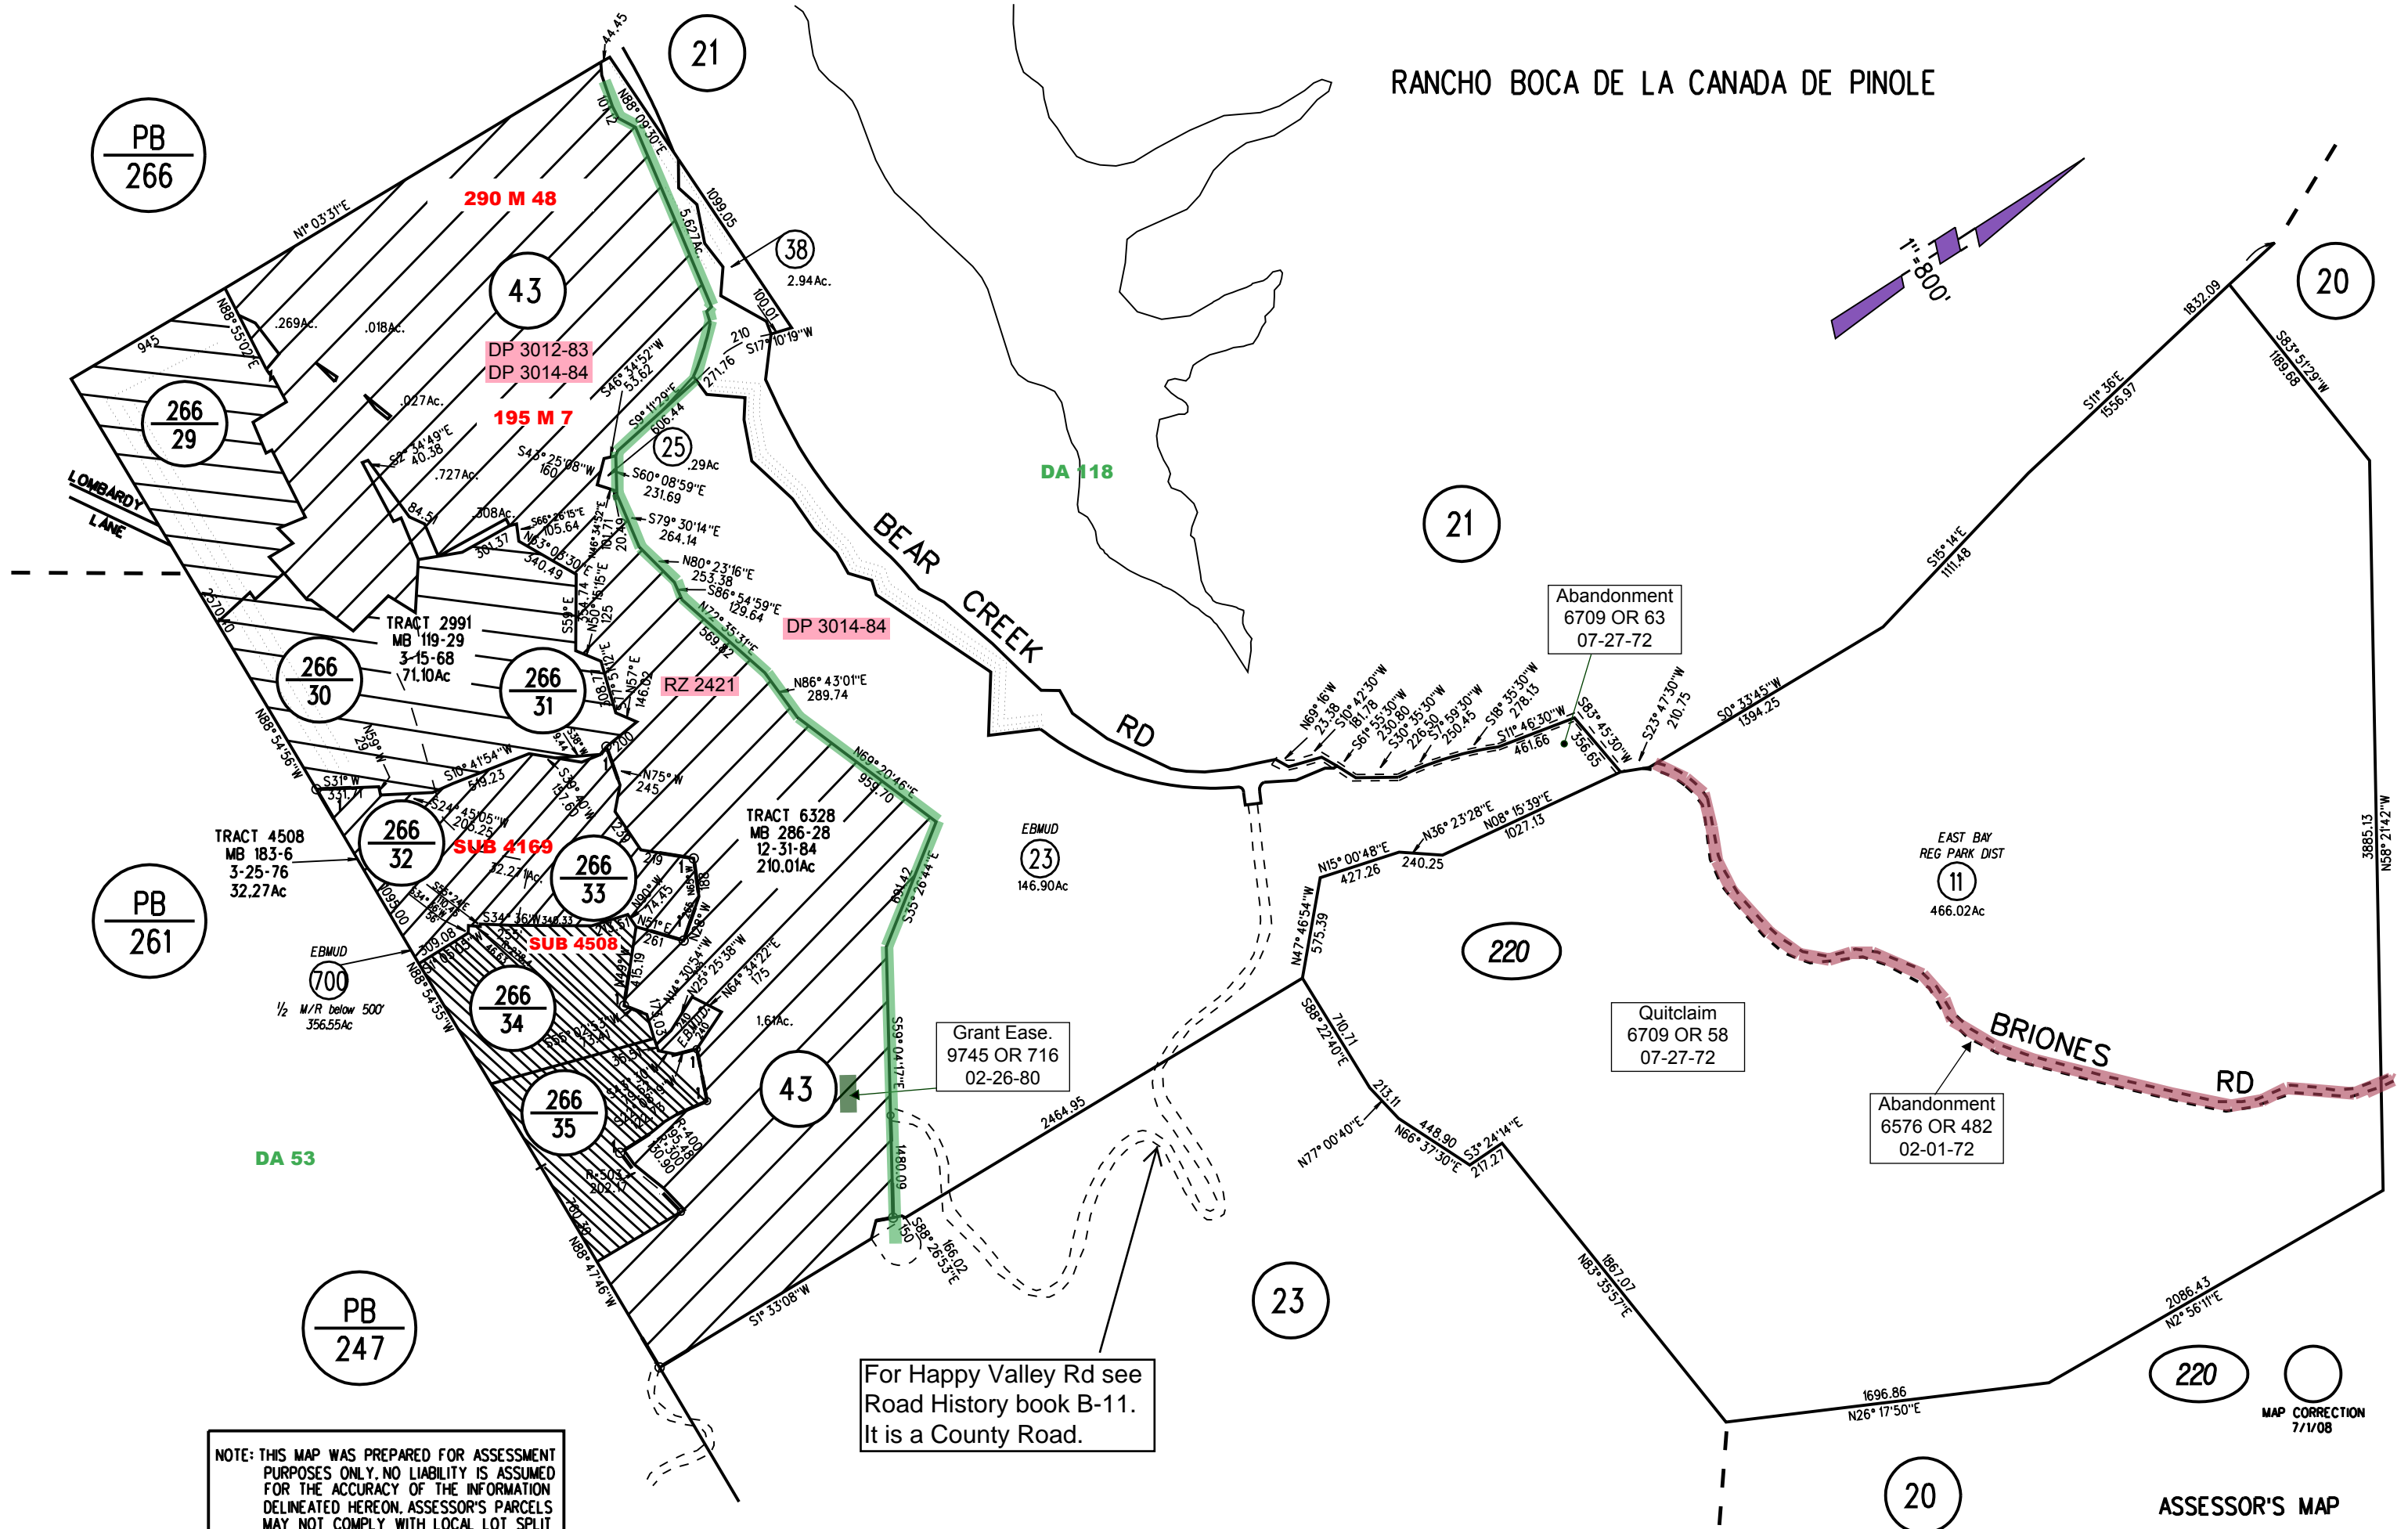

RANCHO BOCA DE LA CANADA DE PINOLE

NOTE: THIS MAP WAS PREPARED FOR ASSESSMENT PURPOSES ONLY. NO LIABILITY IS ASSUMED FOR THE ACCURACY OF THE INFORMATION DELINEATED HEREON. ASSESSOR'S PARCELS MAY NOT COMPLY WITH LOCAL LOT SPLIT OR BUILDING SITE ORDINANCES.

For Happy Valley Rd see Road History book B-11. It is a County Road.