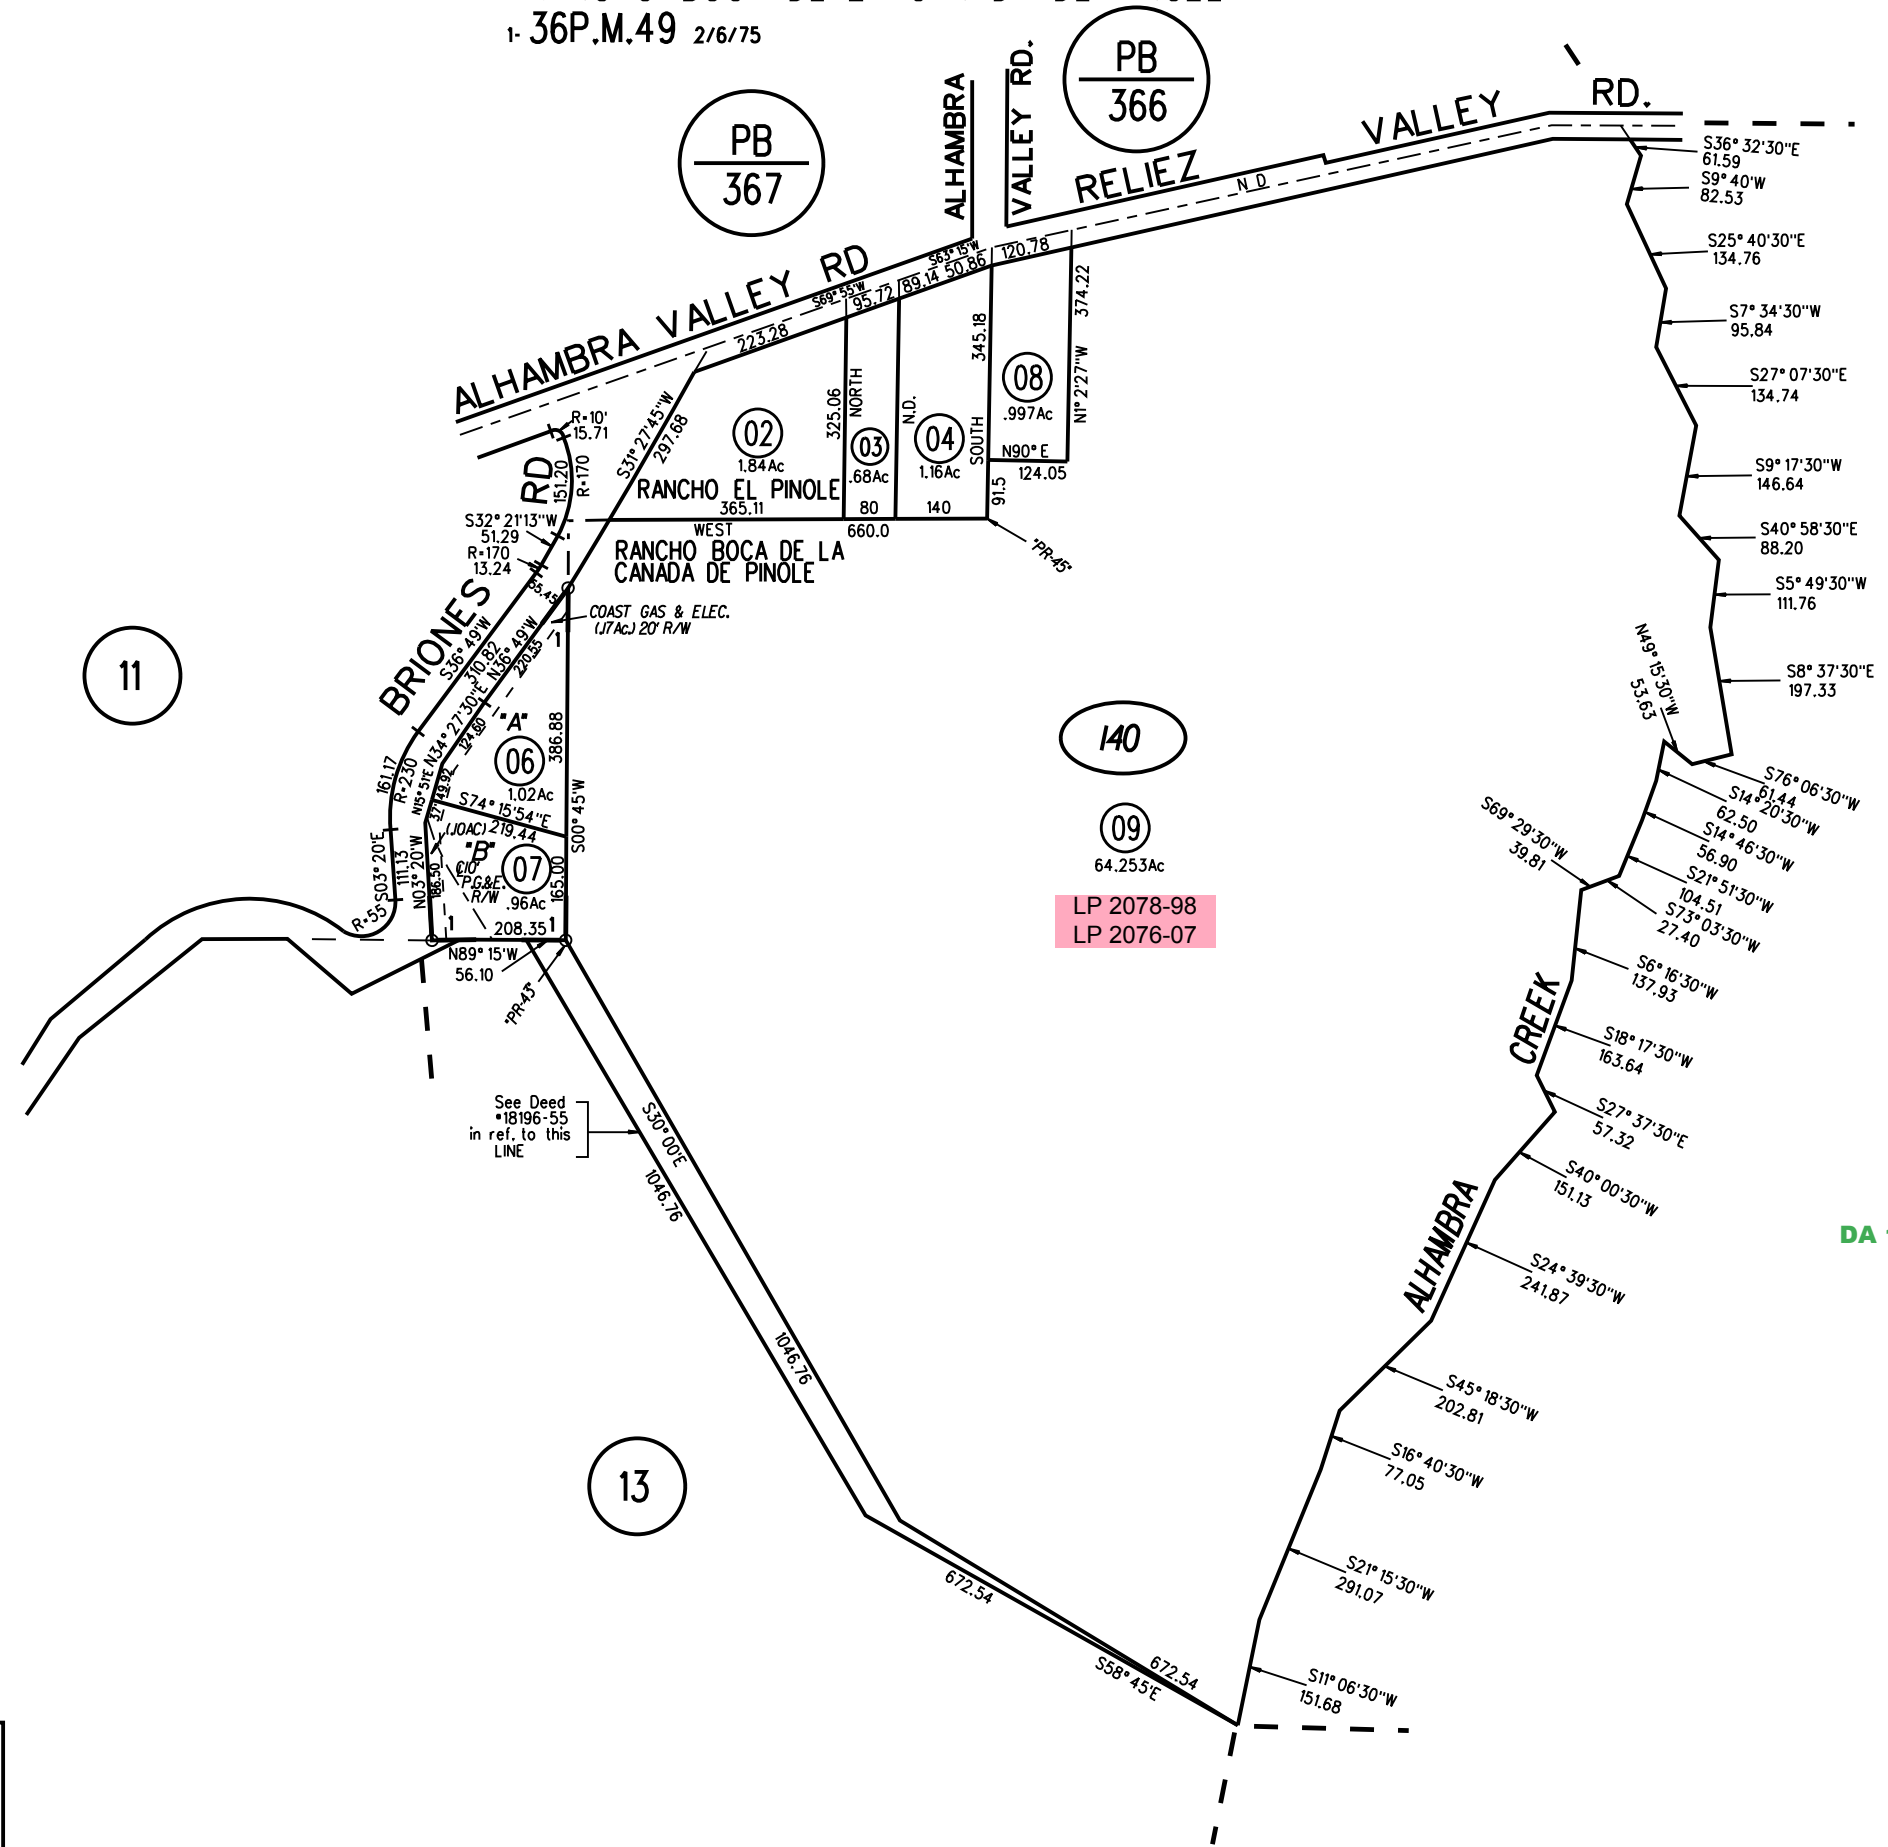

RANCHO EL PINOLE  
 RANCHO BOCA DE LA CANADA DE PINOLE  
 1- 36P.M.49 2/6/75

NOTE: THIS MAP WAS PREPARED FOR ASSESSMENT PURPOSES ONLY. NO LIABILITY IS ASSUMED FOR THE ACCURACY OF THE INFORMATION DELINEATED HEREON.

140 08,09  
 10/13/16