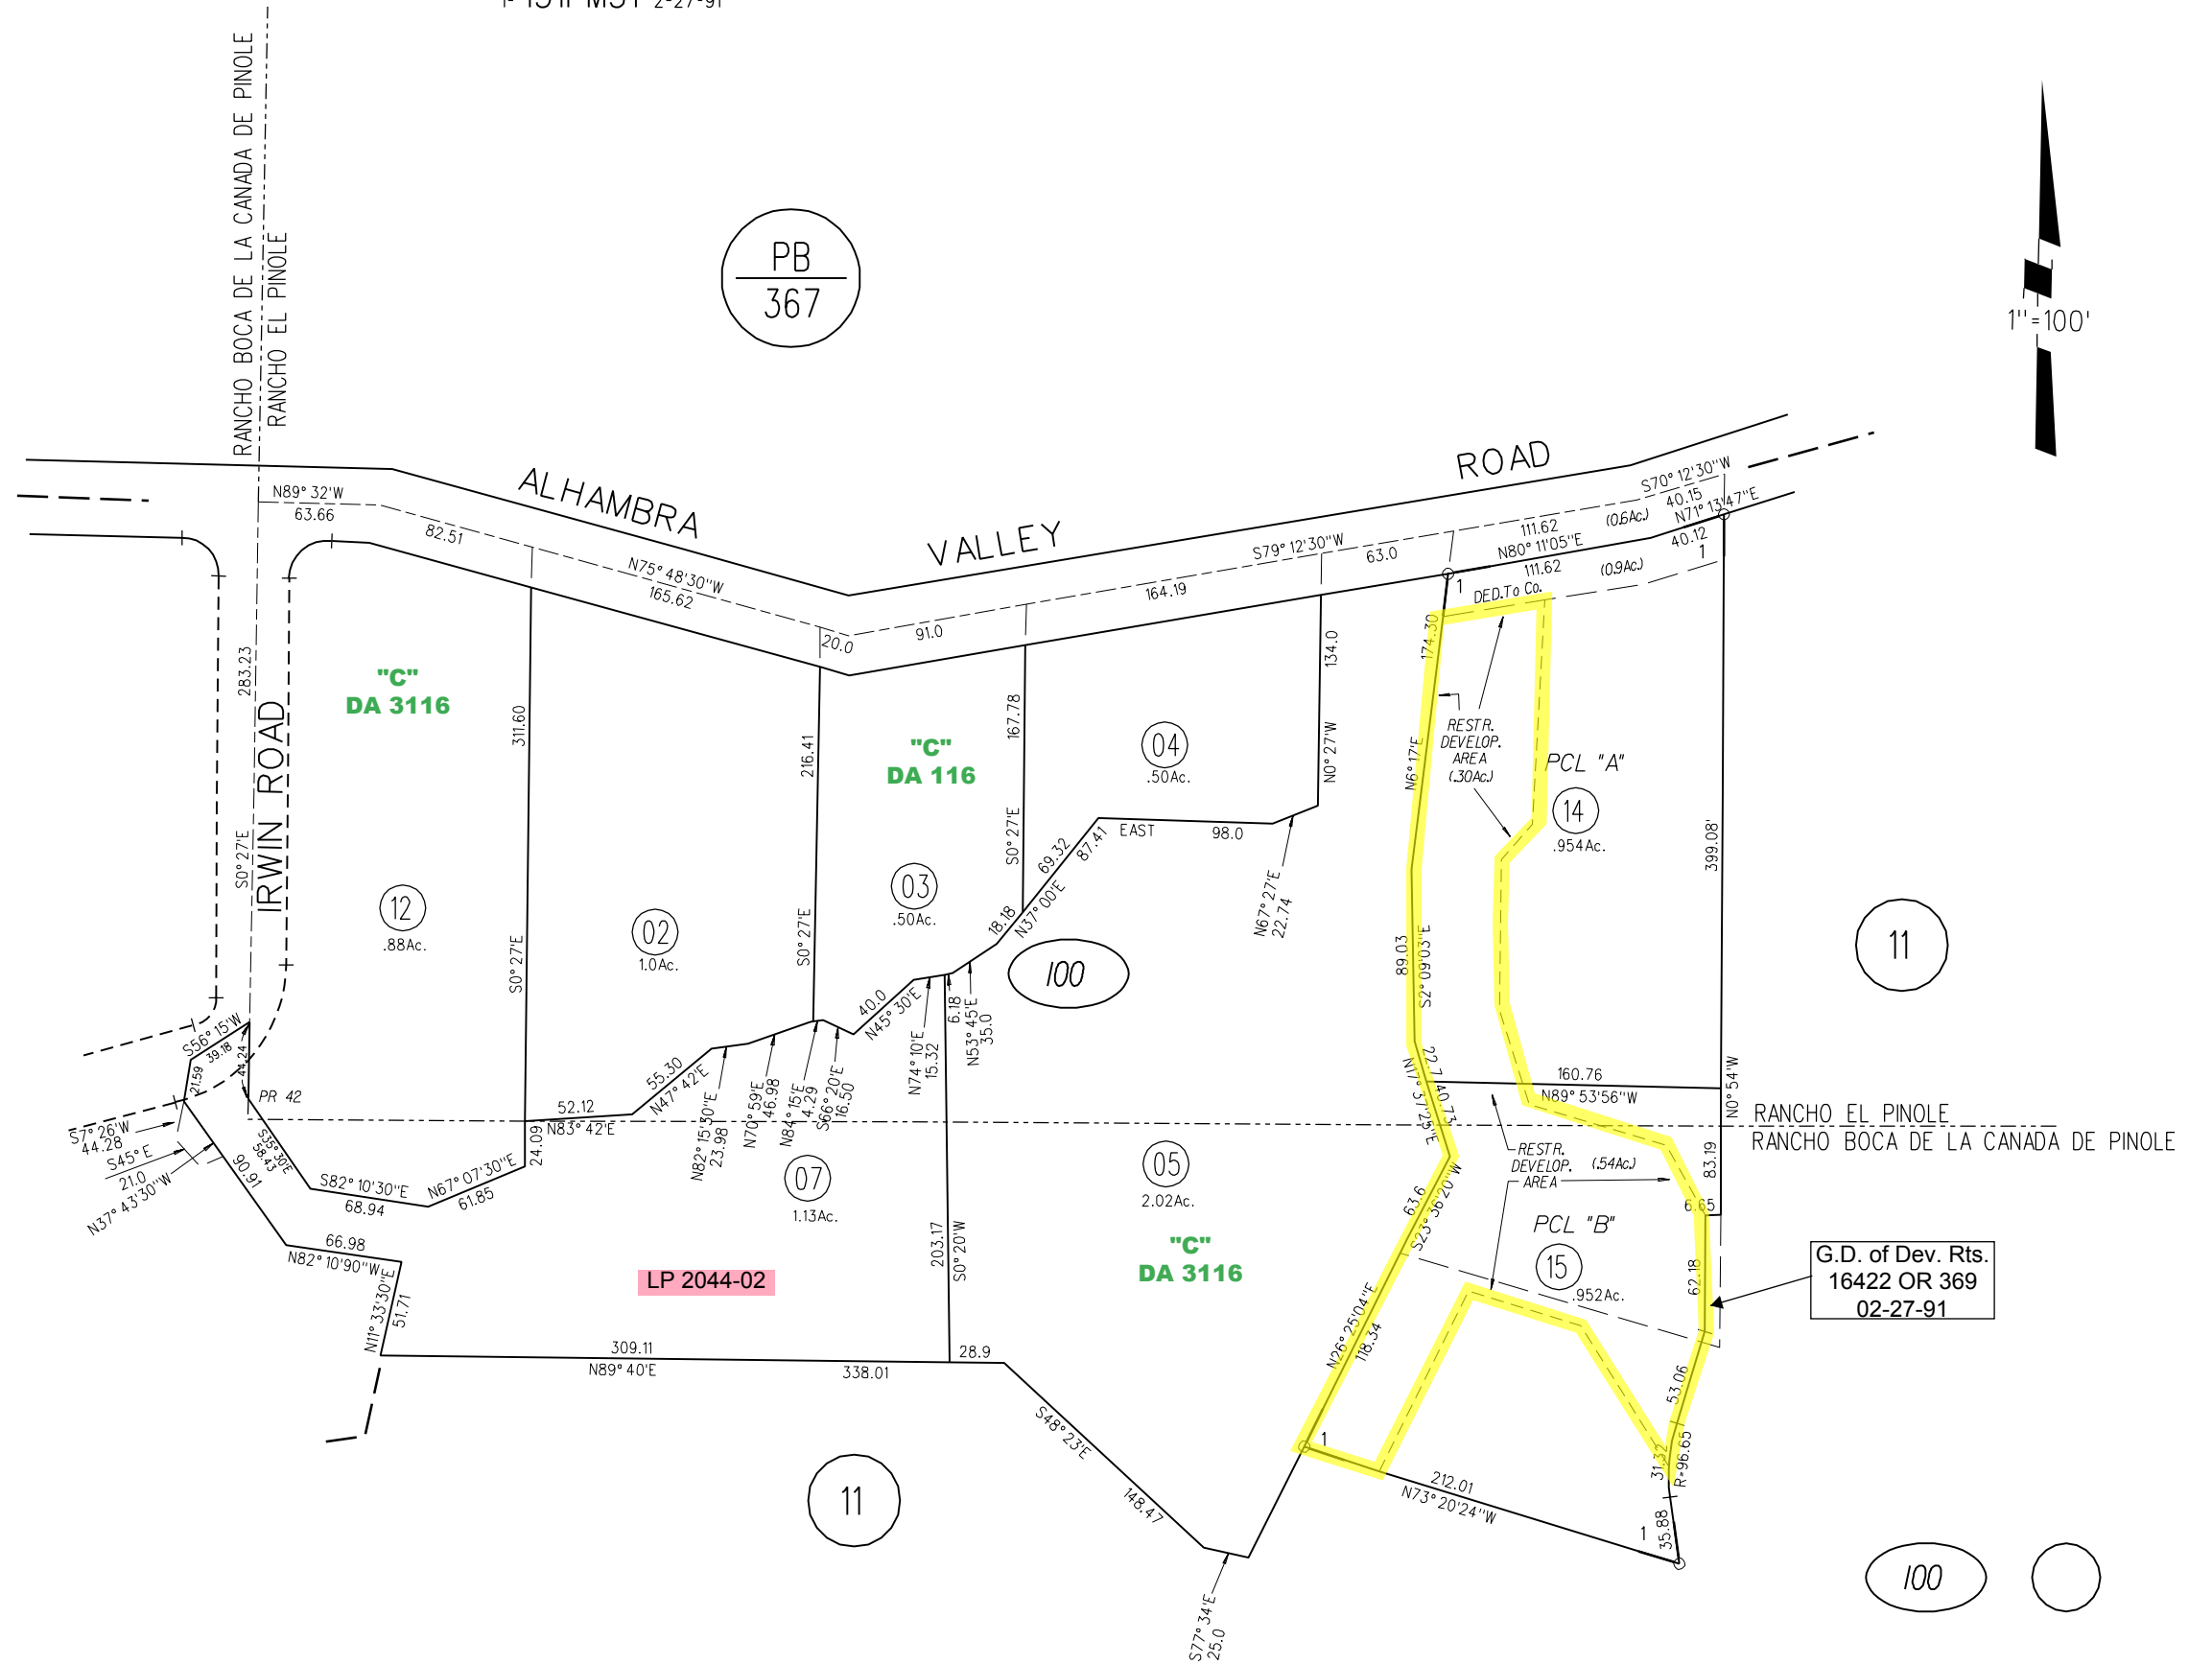

RANCHO EL PINOLE
 RANCHO BOCA DE LA CANADA DE PINOLE
 1- 151PM31 2-27-91

PB
367

9

11

11

100

100

NOTE: THIS MAP WAS PREPARED FOR ASSESSMENT PURPOSES ONLY. NO LIABILITY IS ASSUMED FOR THE ACCURACY OF THE INFORMATION DELINEATED HEREON.