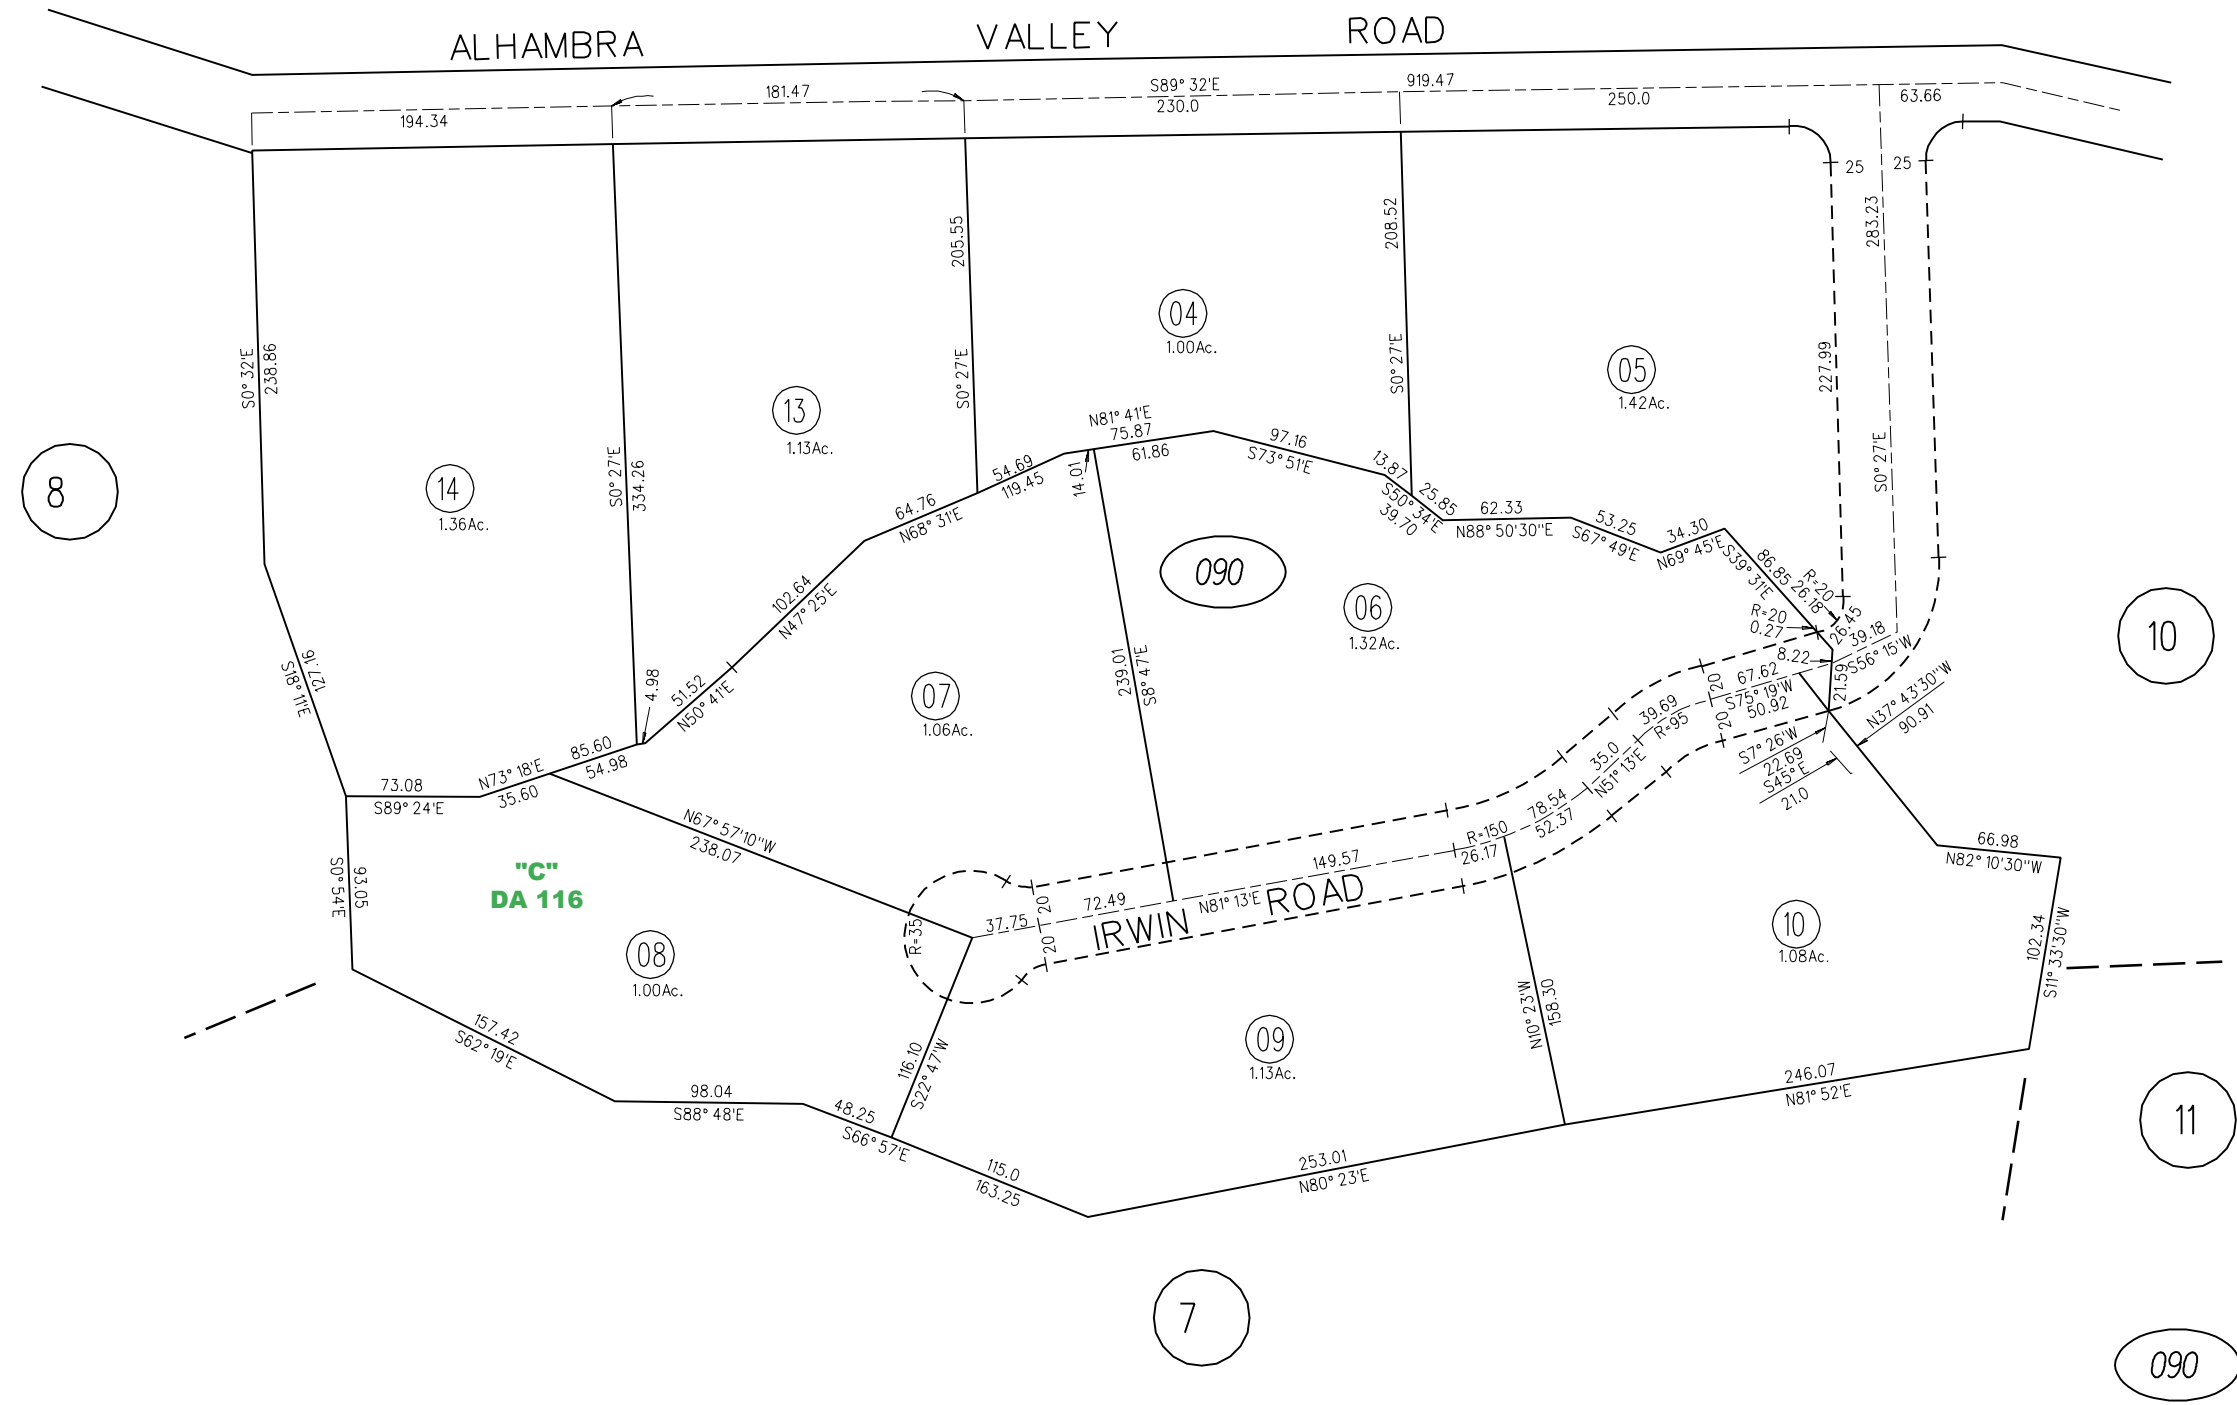

RANCHO BOCA DE LA CANADA DE PINOLE

PB
367

NOTE: THIS MAP WAS PREPARED FOR ASSESSMENT PURPOSES ONLY. NO LIABILITY IS ASSUMED FOR THE ACCURACY OF THE INFORMATION DELINEATED HEREON.