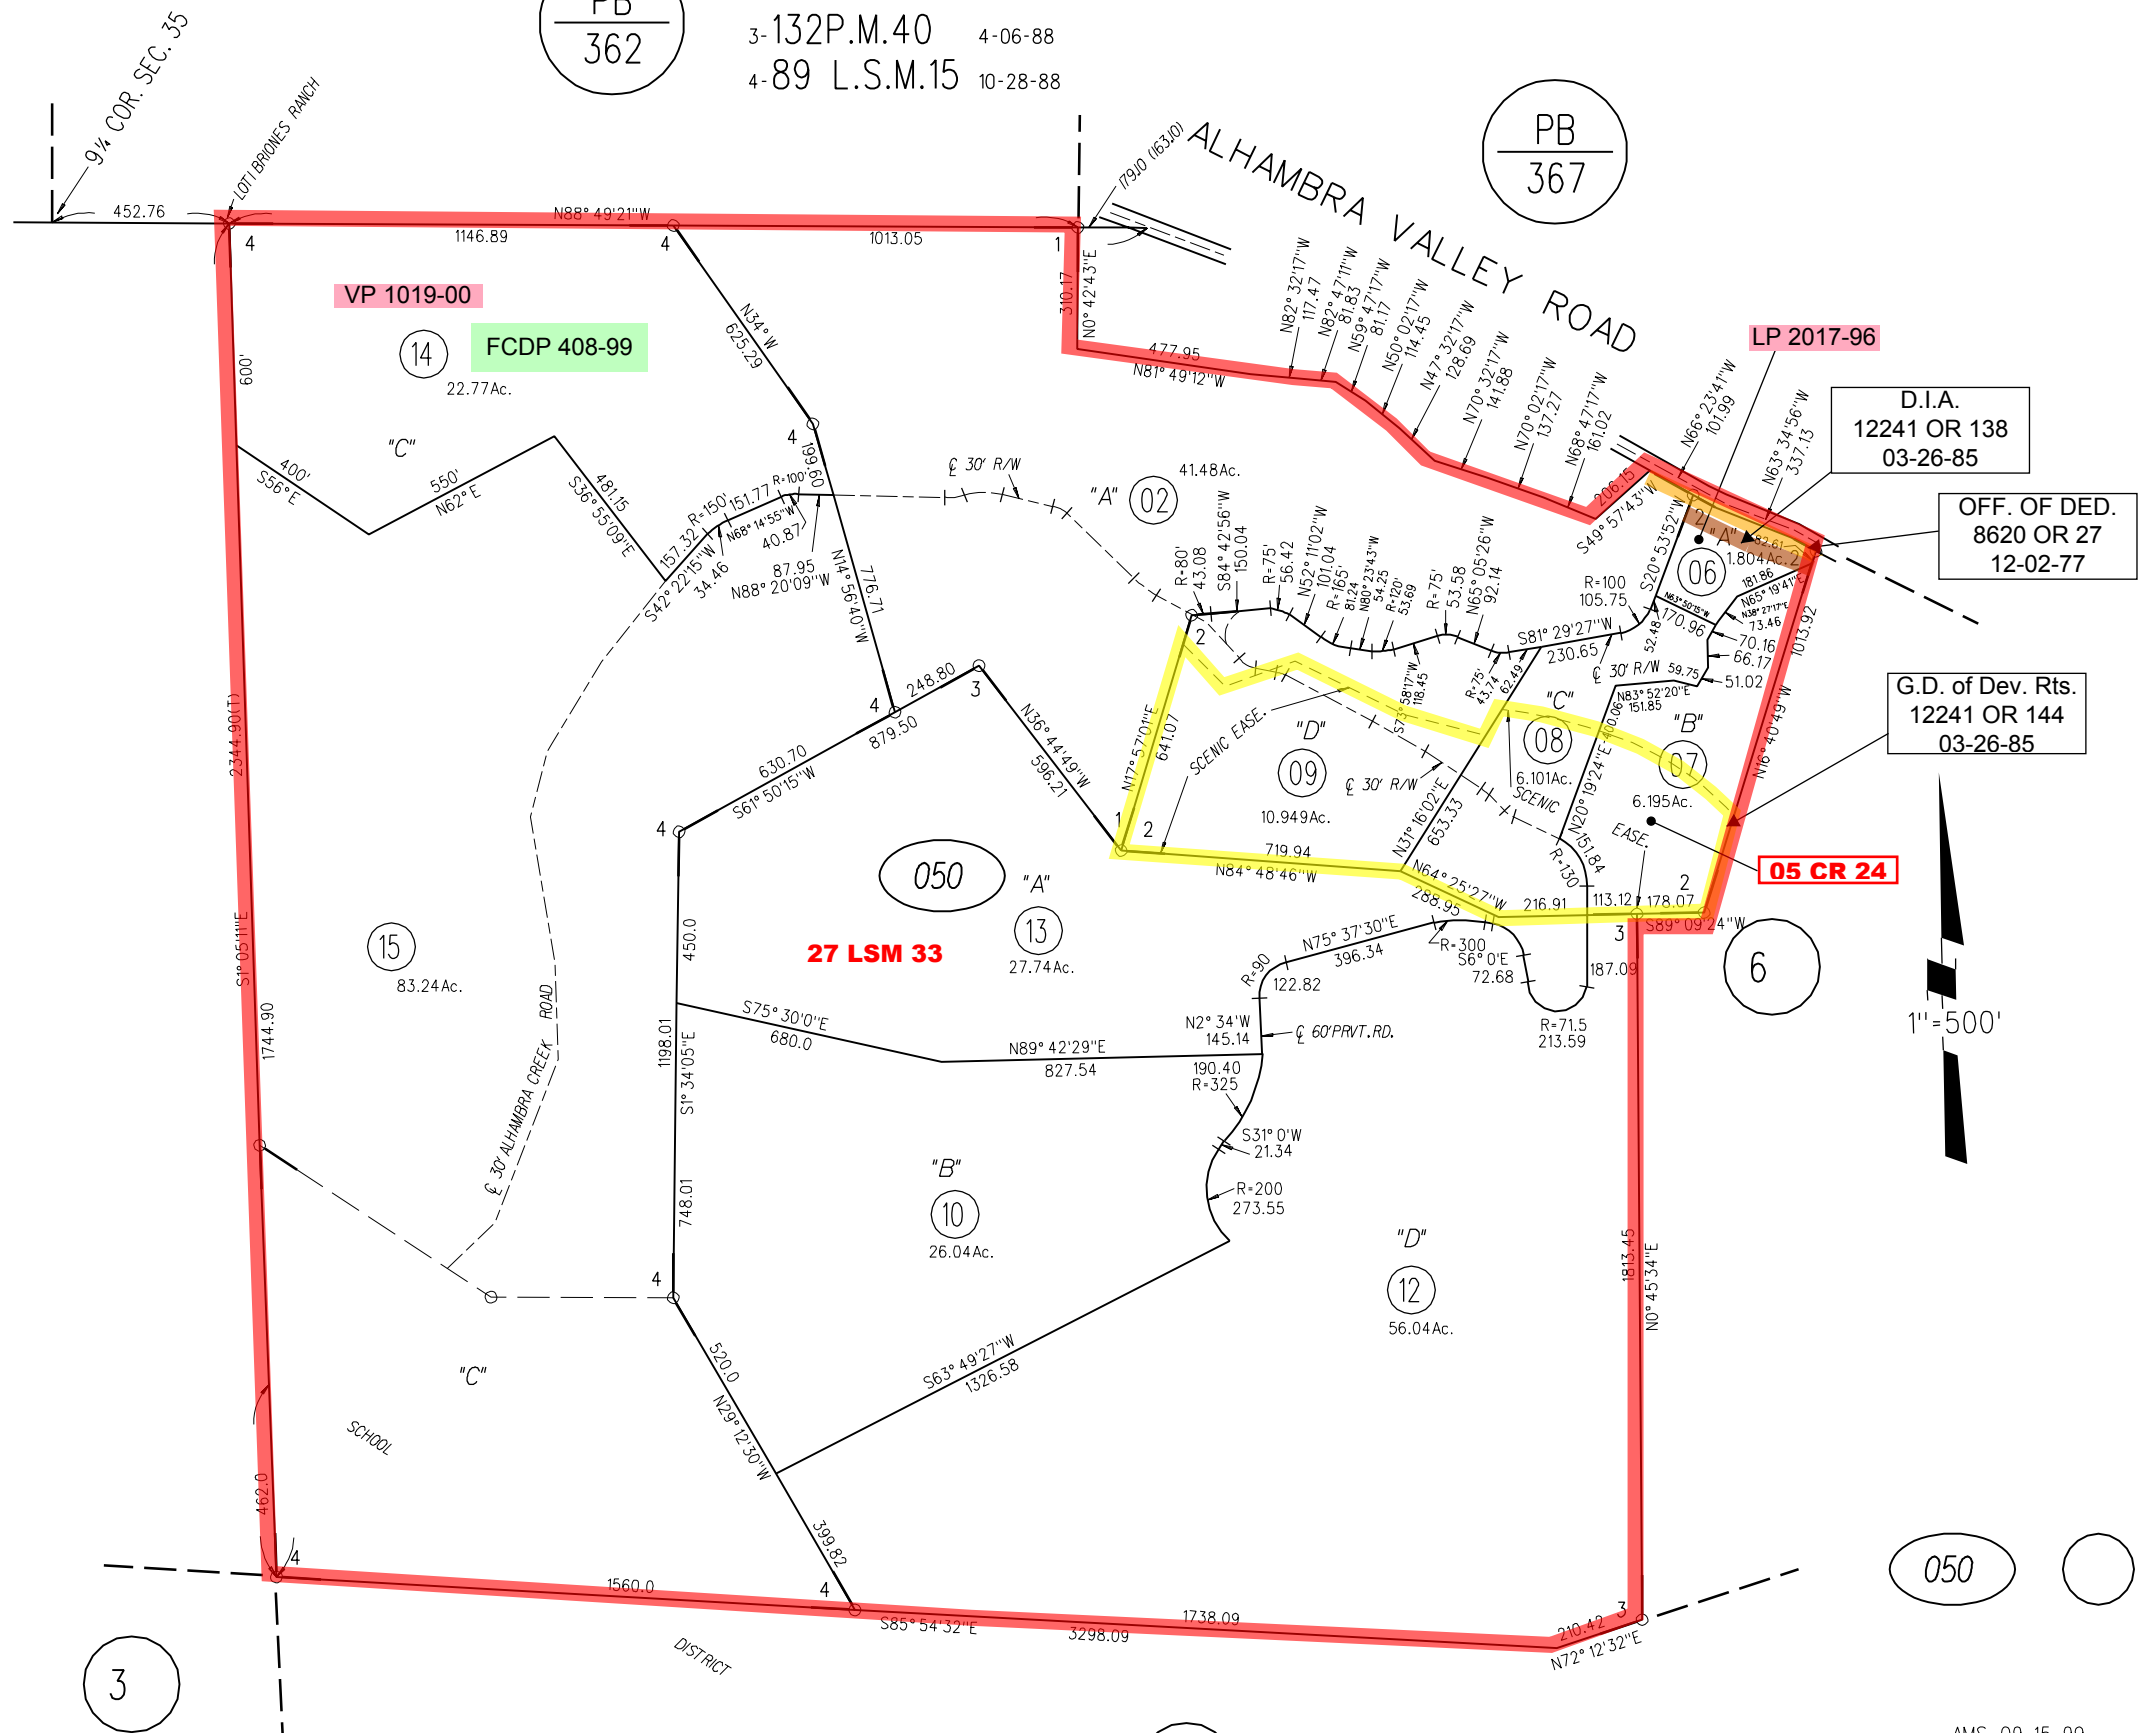

RANCHO BOCA DE LA CANADA DE PINOLE

- 1- 60P.M.38,39 & 40 12-2-77
- 2- 115P.M.12,13 3-26-85
- 3- 132P.M.40 4-06-88
- 4- 89 L.S.M.15 10-28-88

PB
362

PB
367

4

6

050

050

NOTE: THIS MAP WAS PREPARED FOR ASSESSMENT PURPOSES ONLY. NO LIABILITY IS ASSUMED FOR THE ACCURACY OF THE INFORMATION DELINEATED HEREON.

3

19