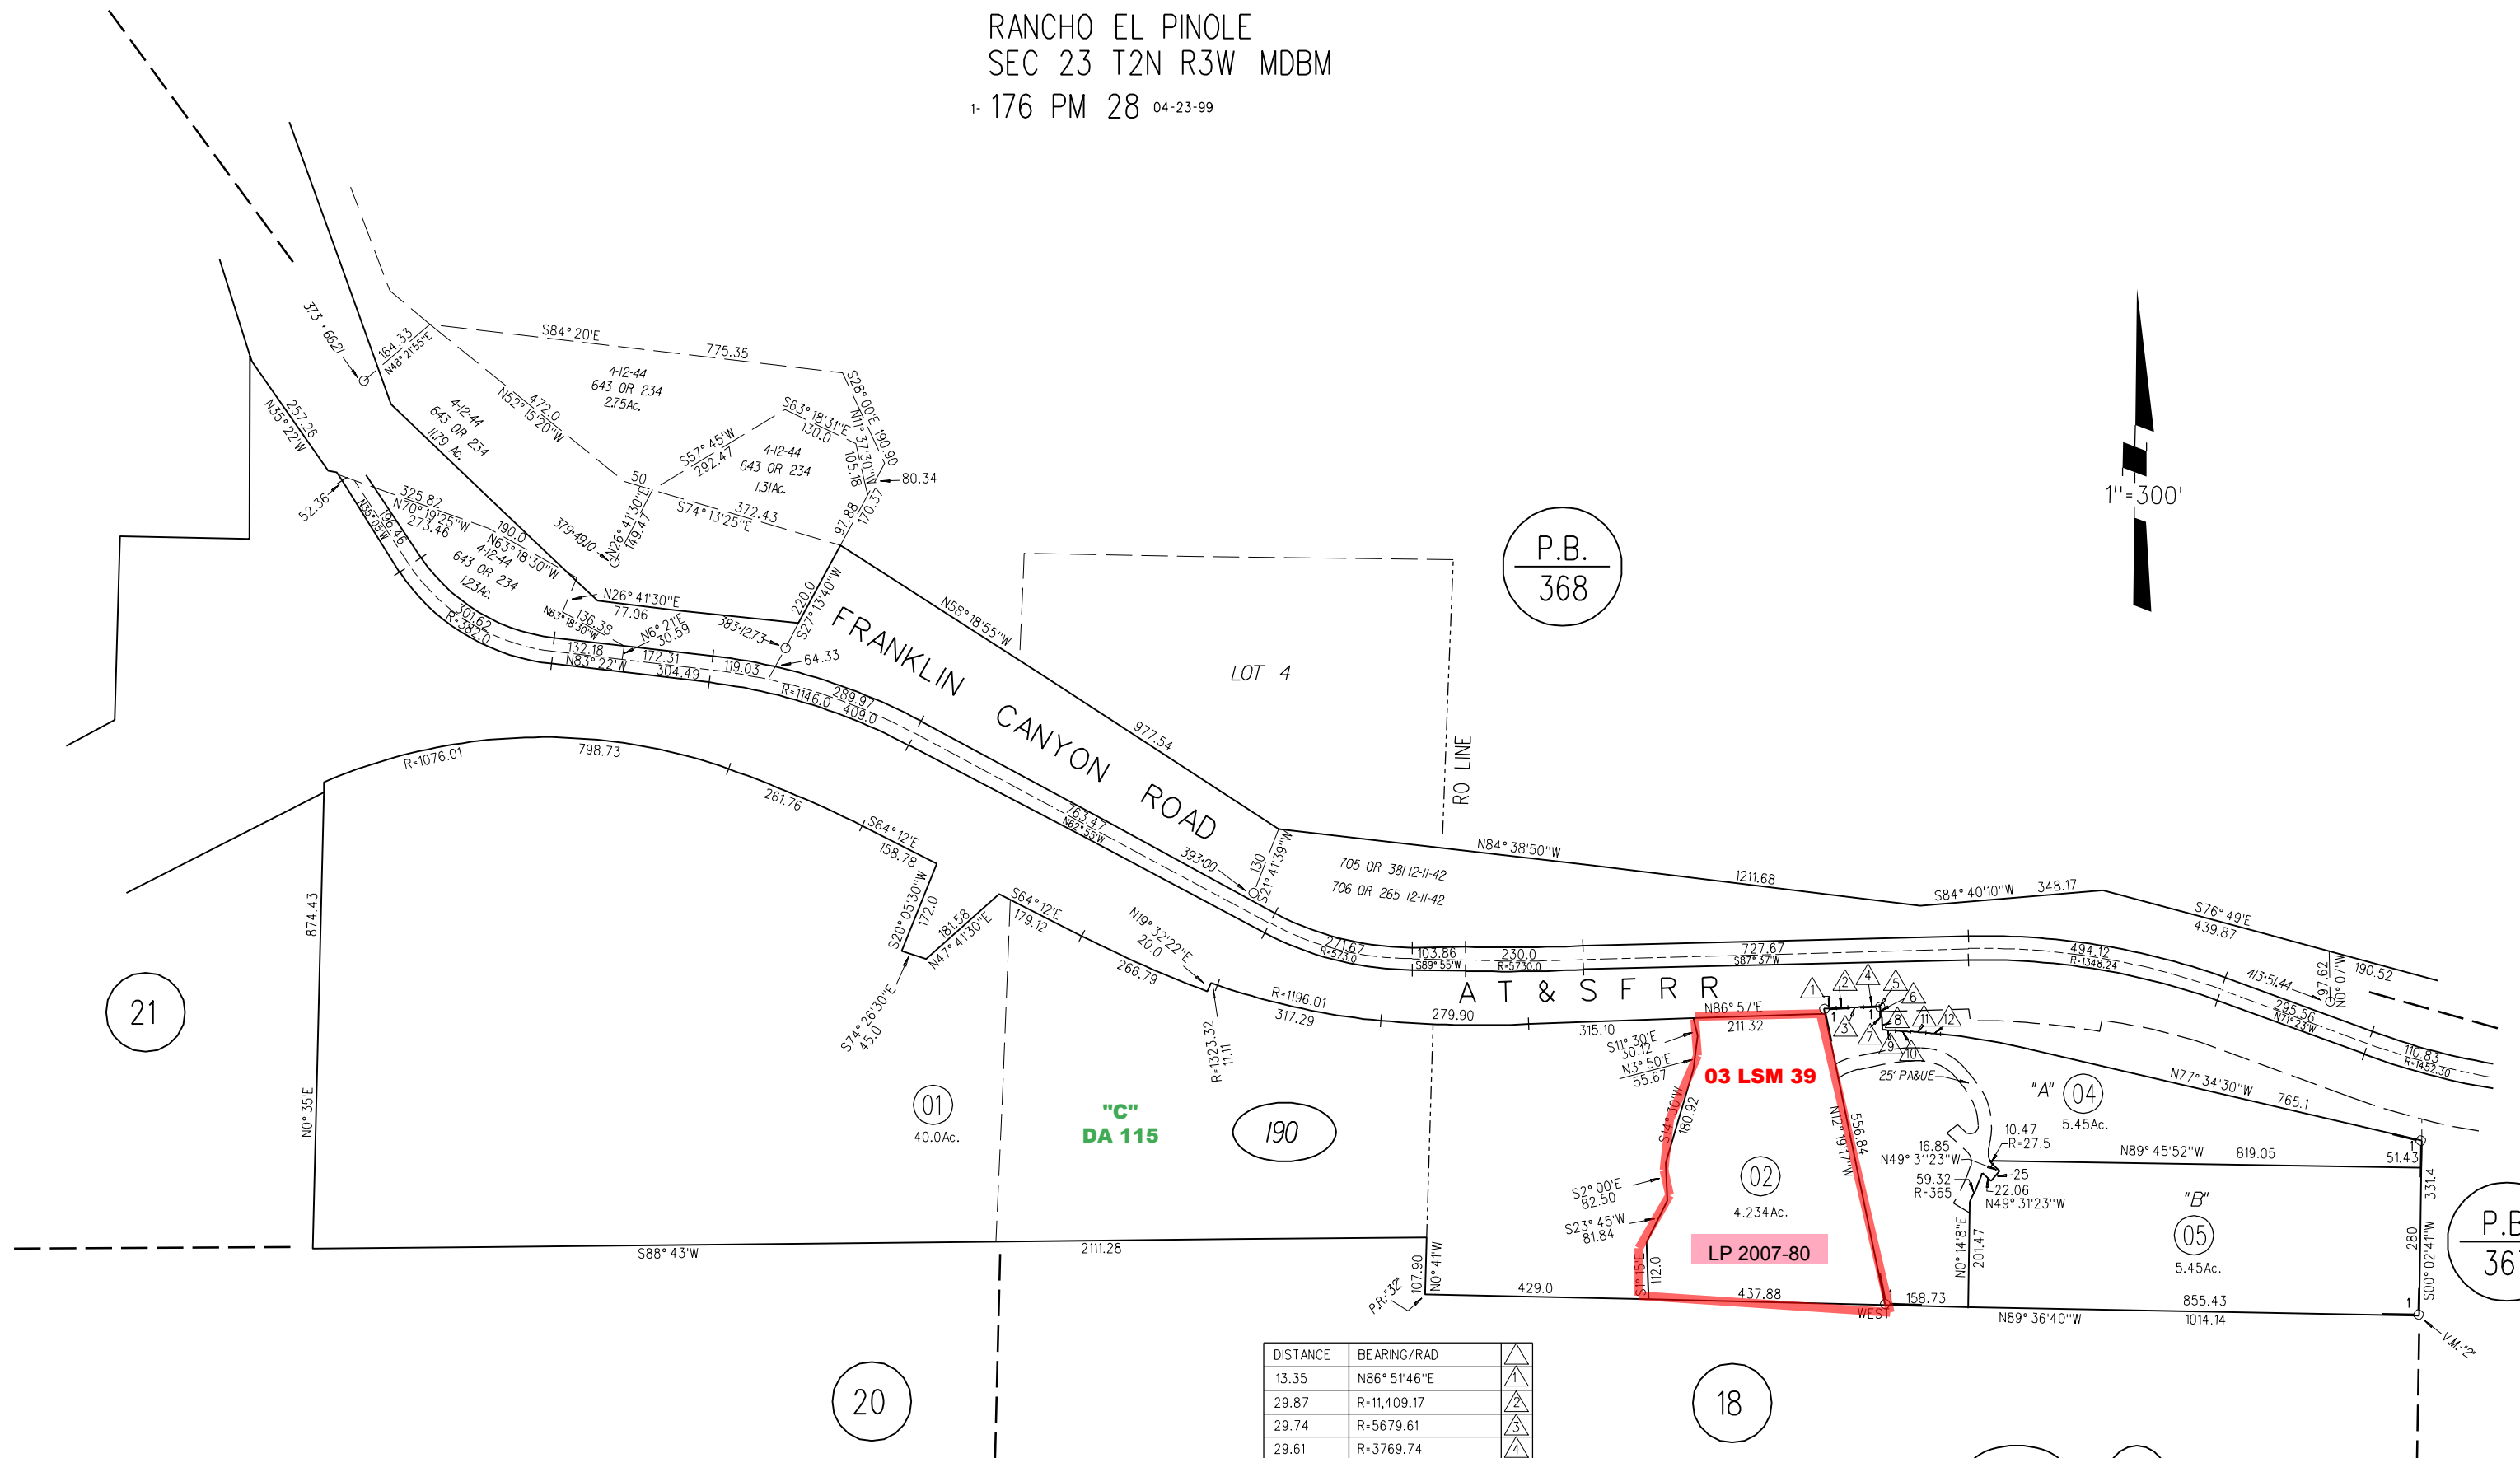

RANCHO EL PINOLE
 SEC 23 T2N R3W MDBM

1-176 PM 28 04-23-99

DISTANCE	BEARING/RAD	▲
13.35	N86° 51' 46" E	▲1
29.87	R+11,409.17	▲2
29.74	R+5679.61	▲3
29.61	R+3769.74	▲4
1.19	R+2814.84	▲5
20	N2° 12' 47" W	▲6
2.56	R+2794.84	▲7
25	N2° 9' 38" W	▲8
25.3	R+2796.84	▲9
28.76	R+2196.88	▲10
28.51	R+1814.91	▲11
28.26	R+1542.09	▲12

REVISED	CHANGE	BY
6-25-99	176PM28	MJ