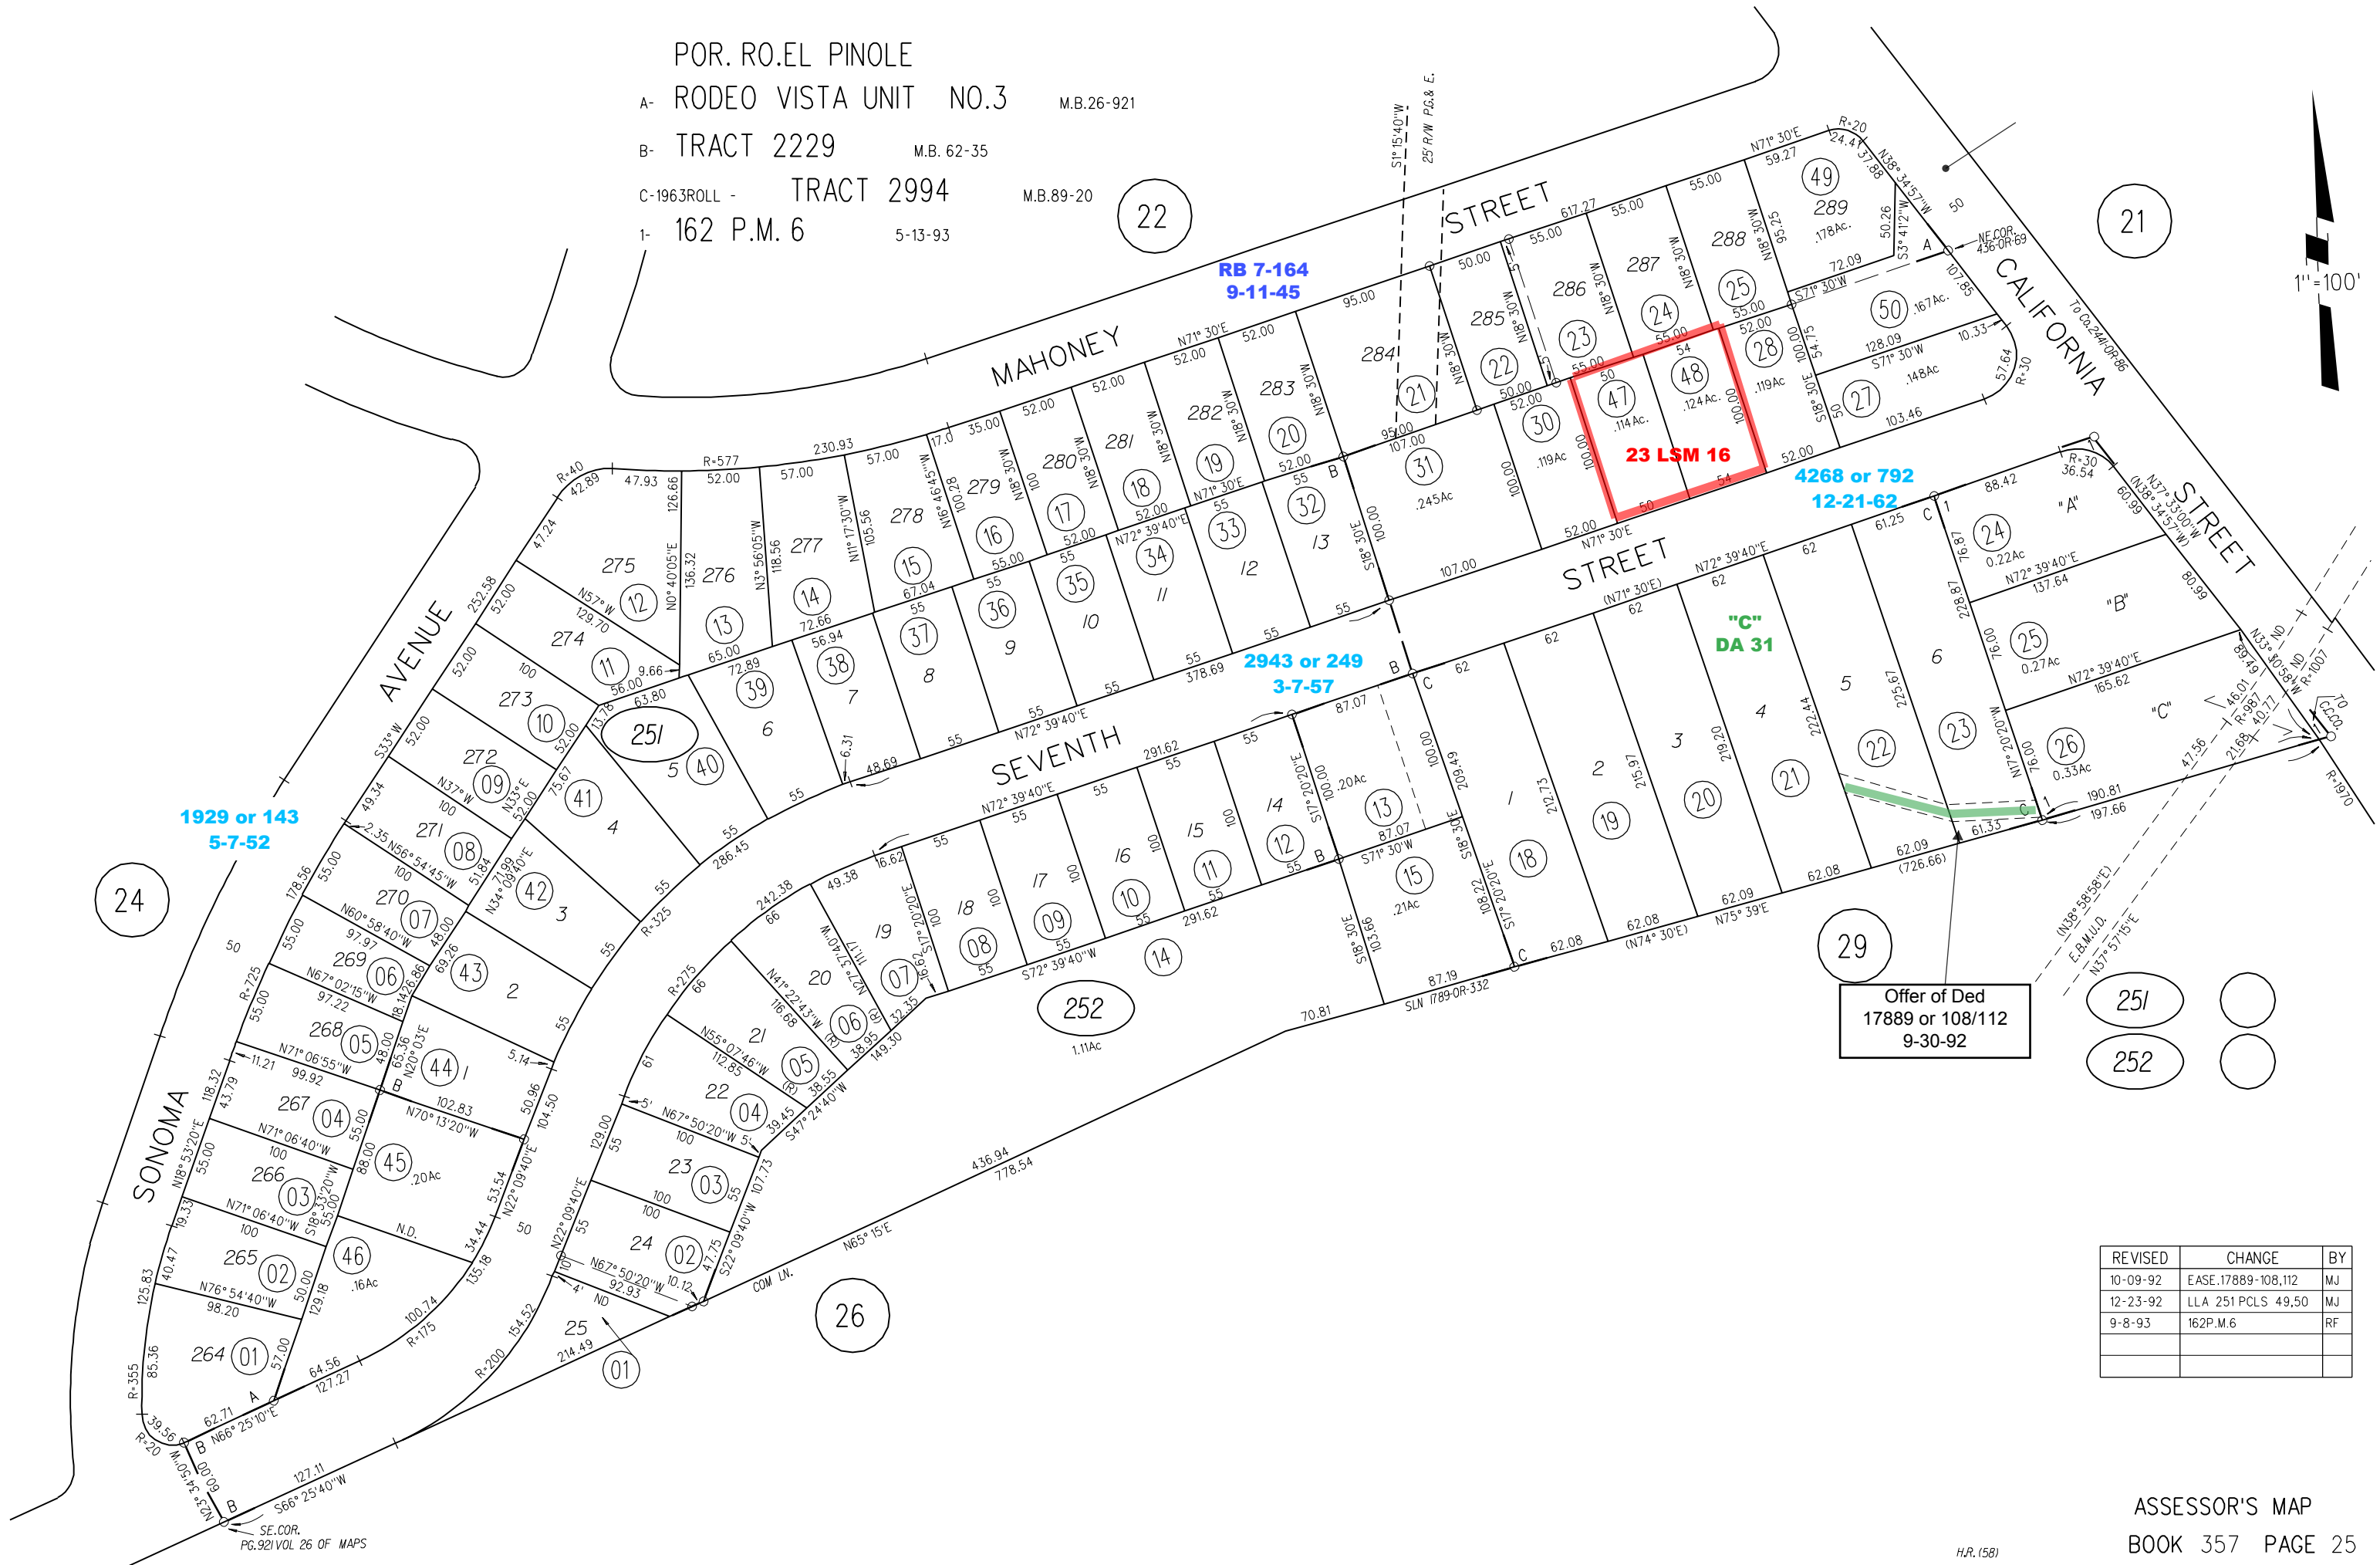

POR. RO.EL PINOLE

A- RODEO VISTA UNIT NO.3 M.B.26-921
 B- TRACT 2229 M.B. 62-35
 C-1963ROLL - TRACT 2994 M.B.89-20
 1- 162 P.M. 6 5-13-93

1"=100'

Offer of Ded
 17889 or 108/112
 9-30-92

REVISED	CHANGE	BY
10-09-92	EASE.17889-108,112	MJ
12-23-92	LLA 251 PCLS 49,50	MJ
9-8-93	162P.M.6	RF