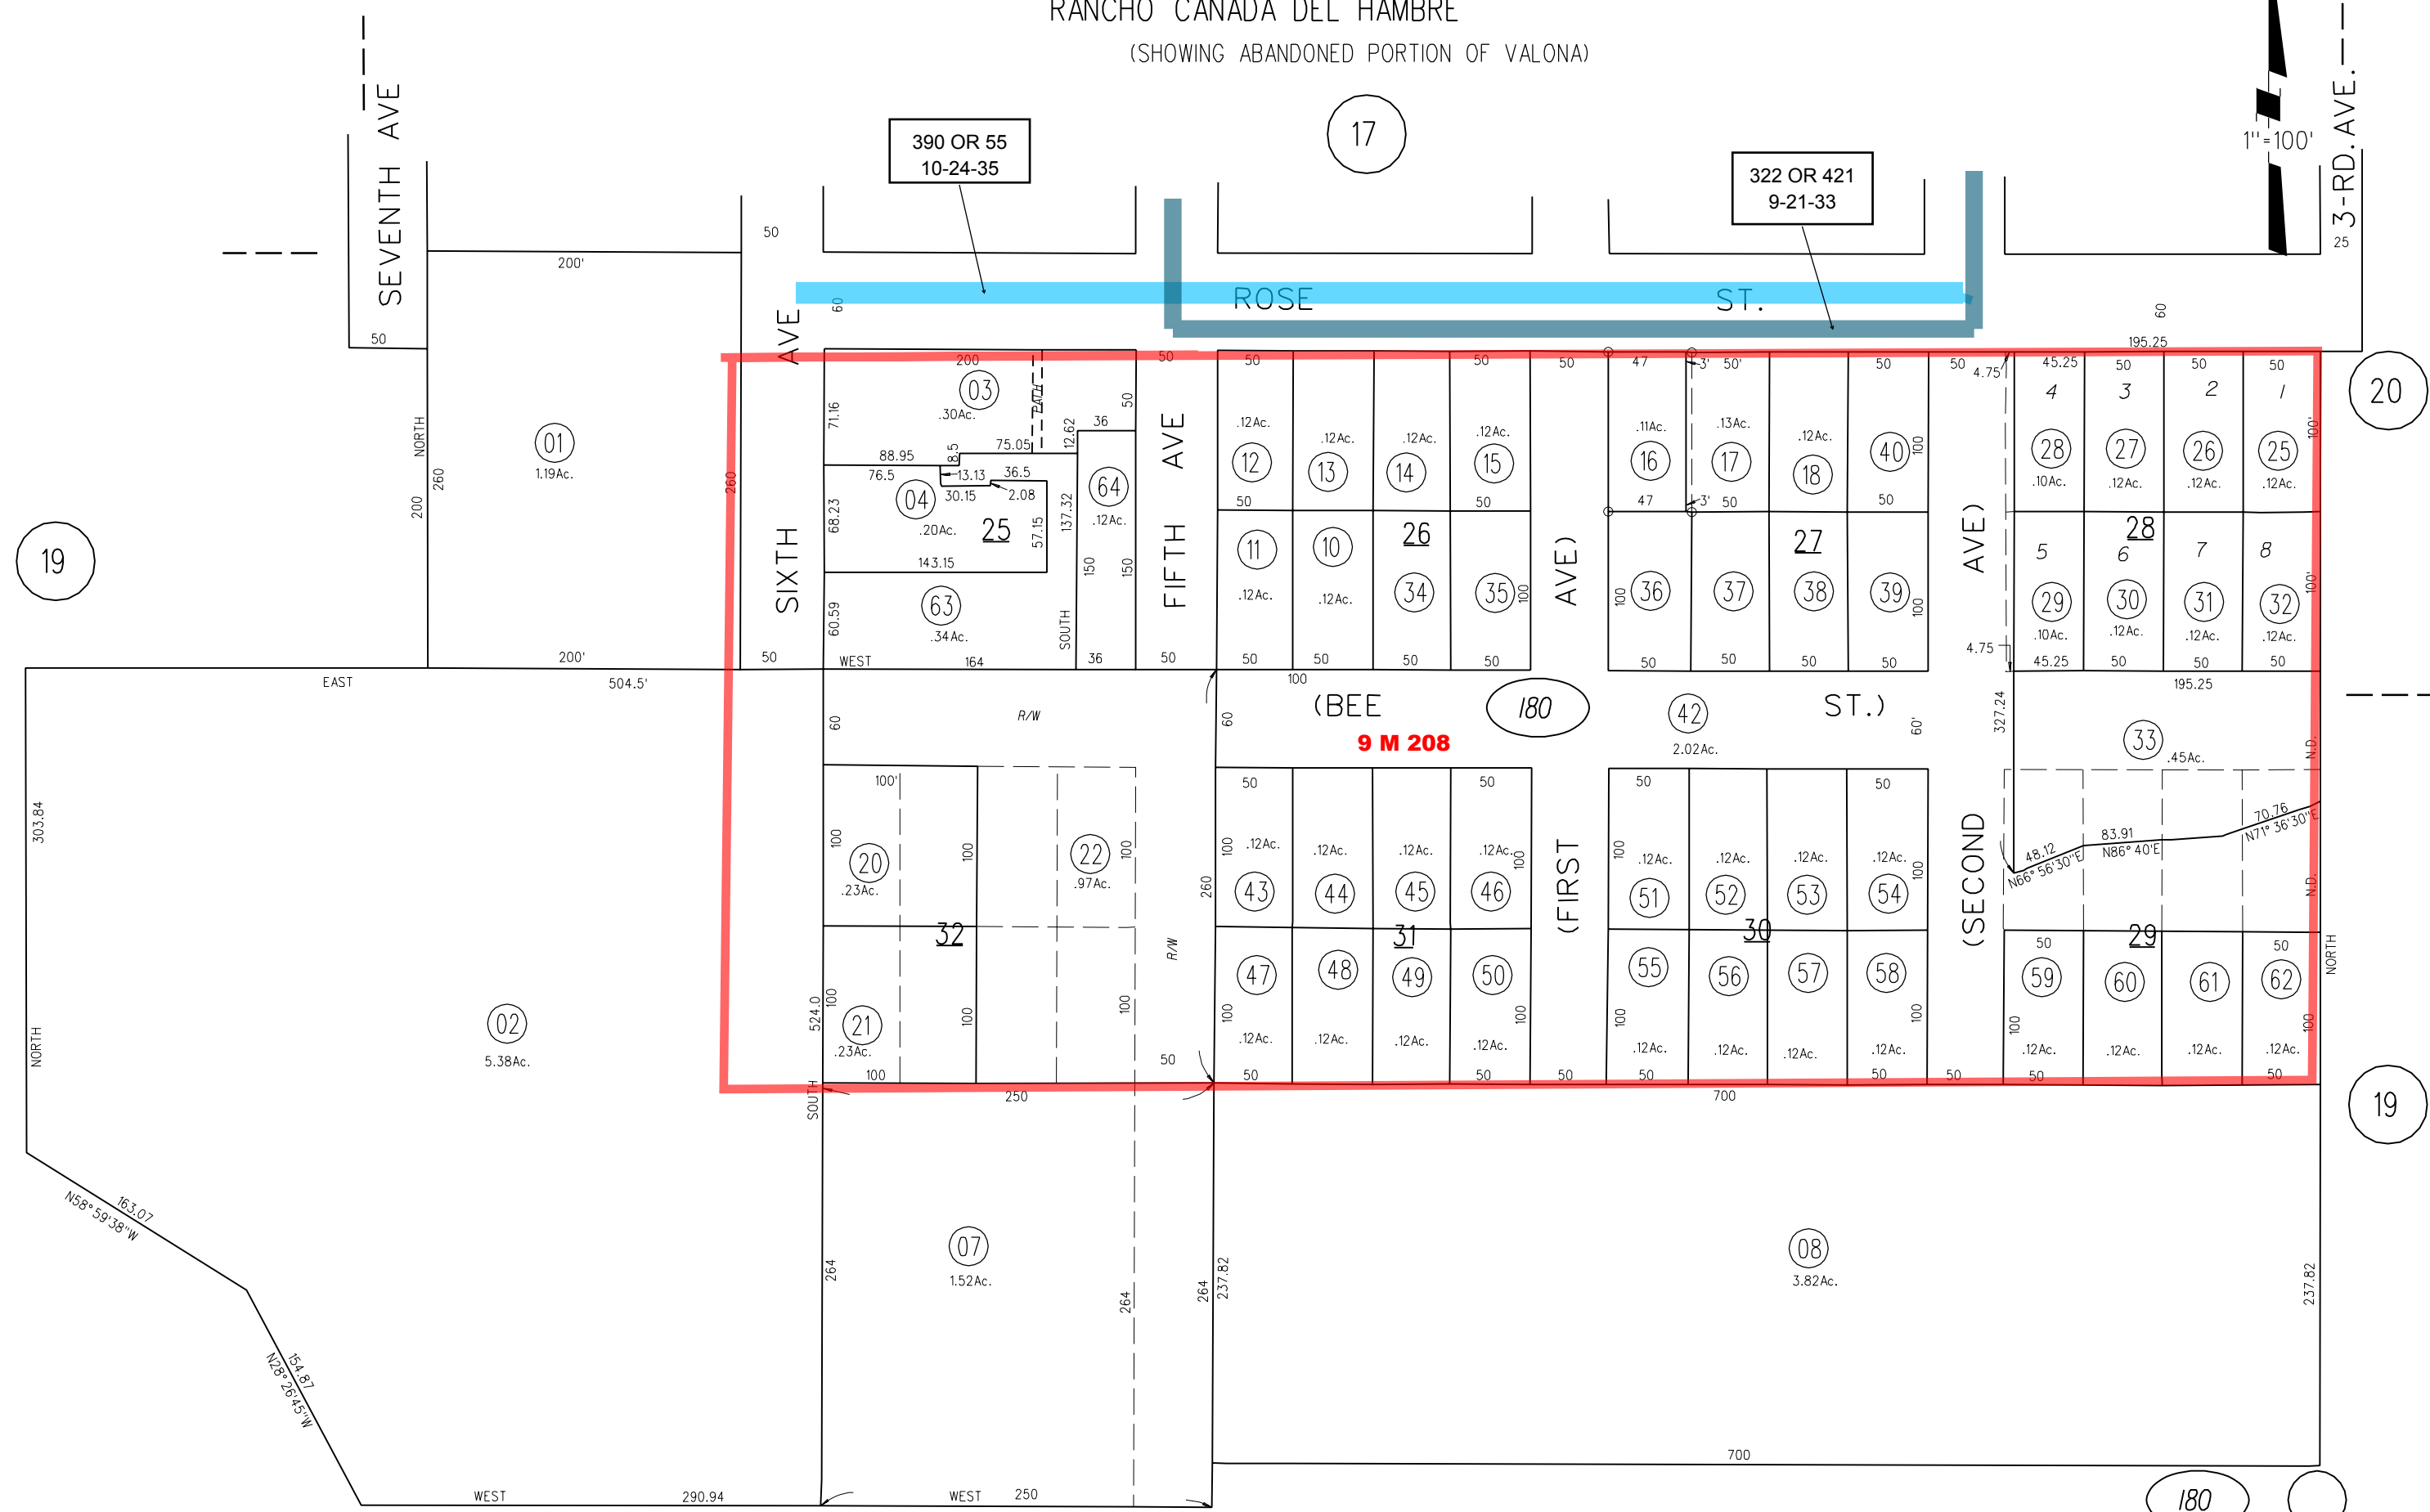

RANCHO CANADA DEL HAMBRE
(SHOWING ABANDONED PORTION OF VALONA)

1" = 100'

3-RD. AVE.

19

20

19

19

180