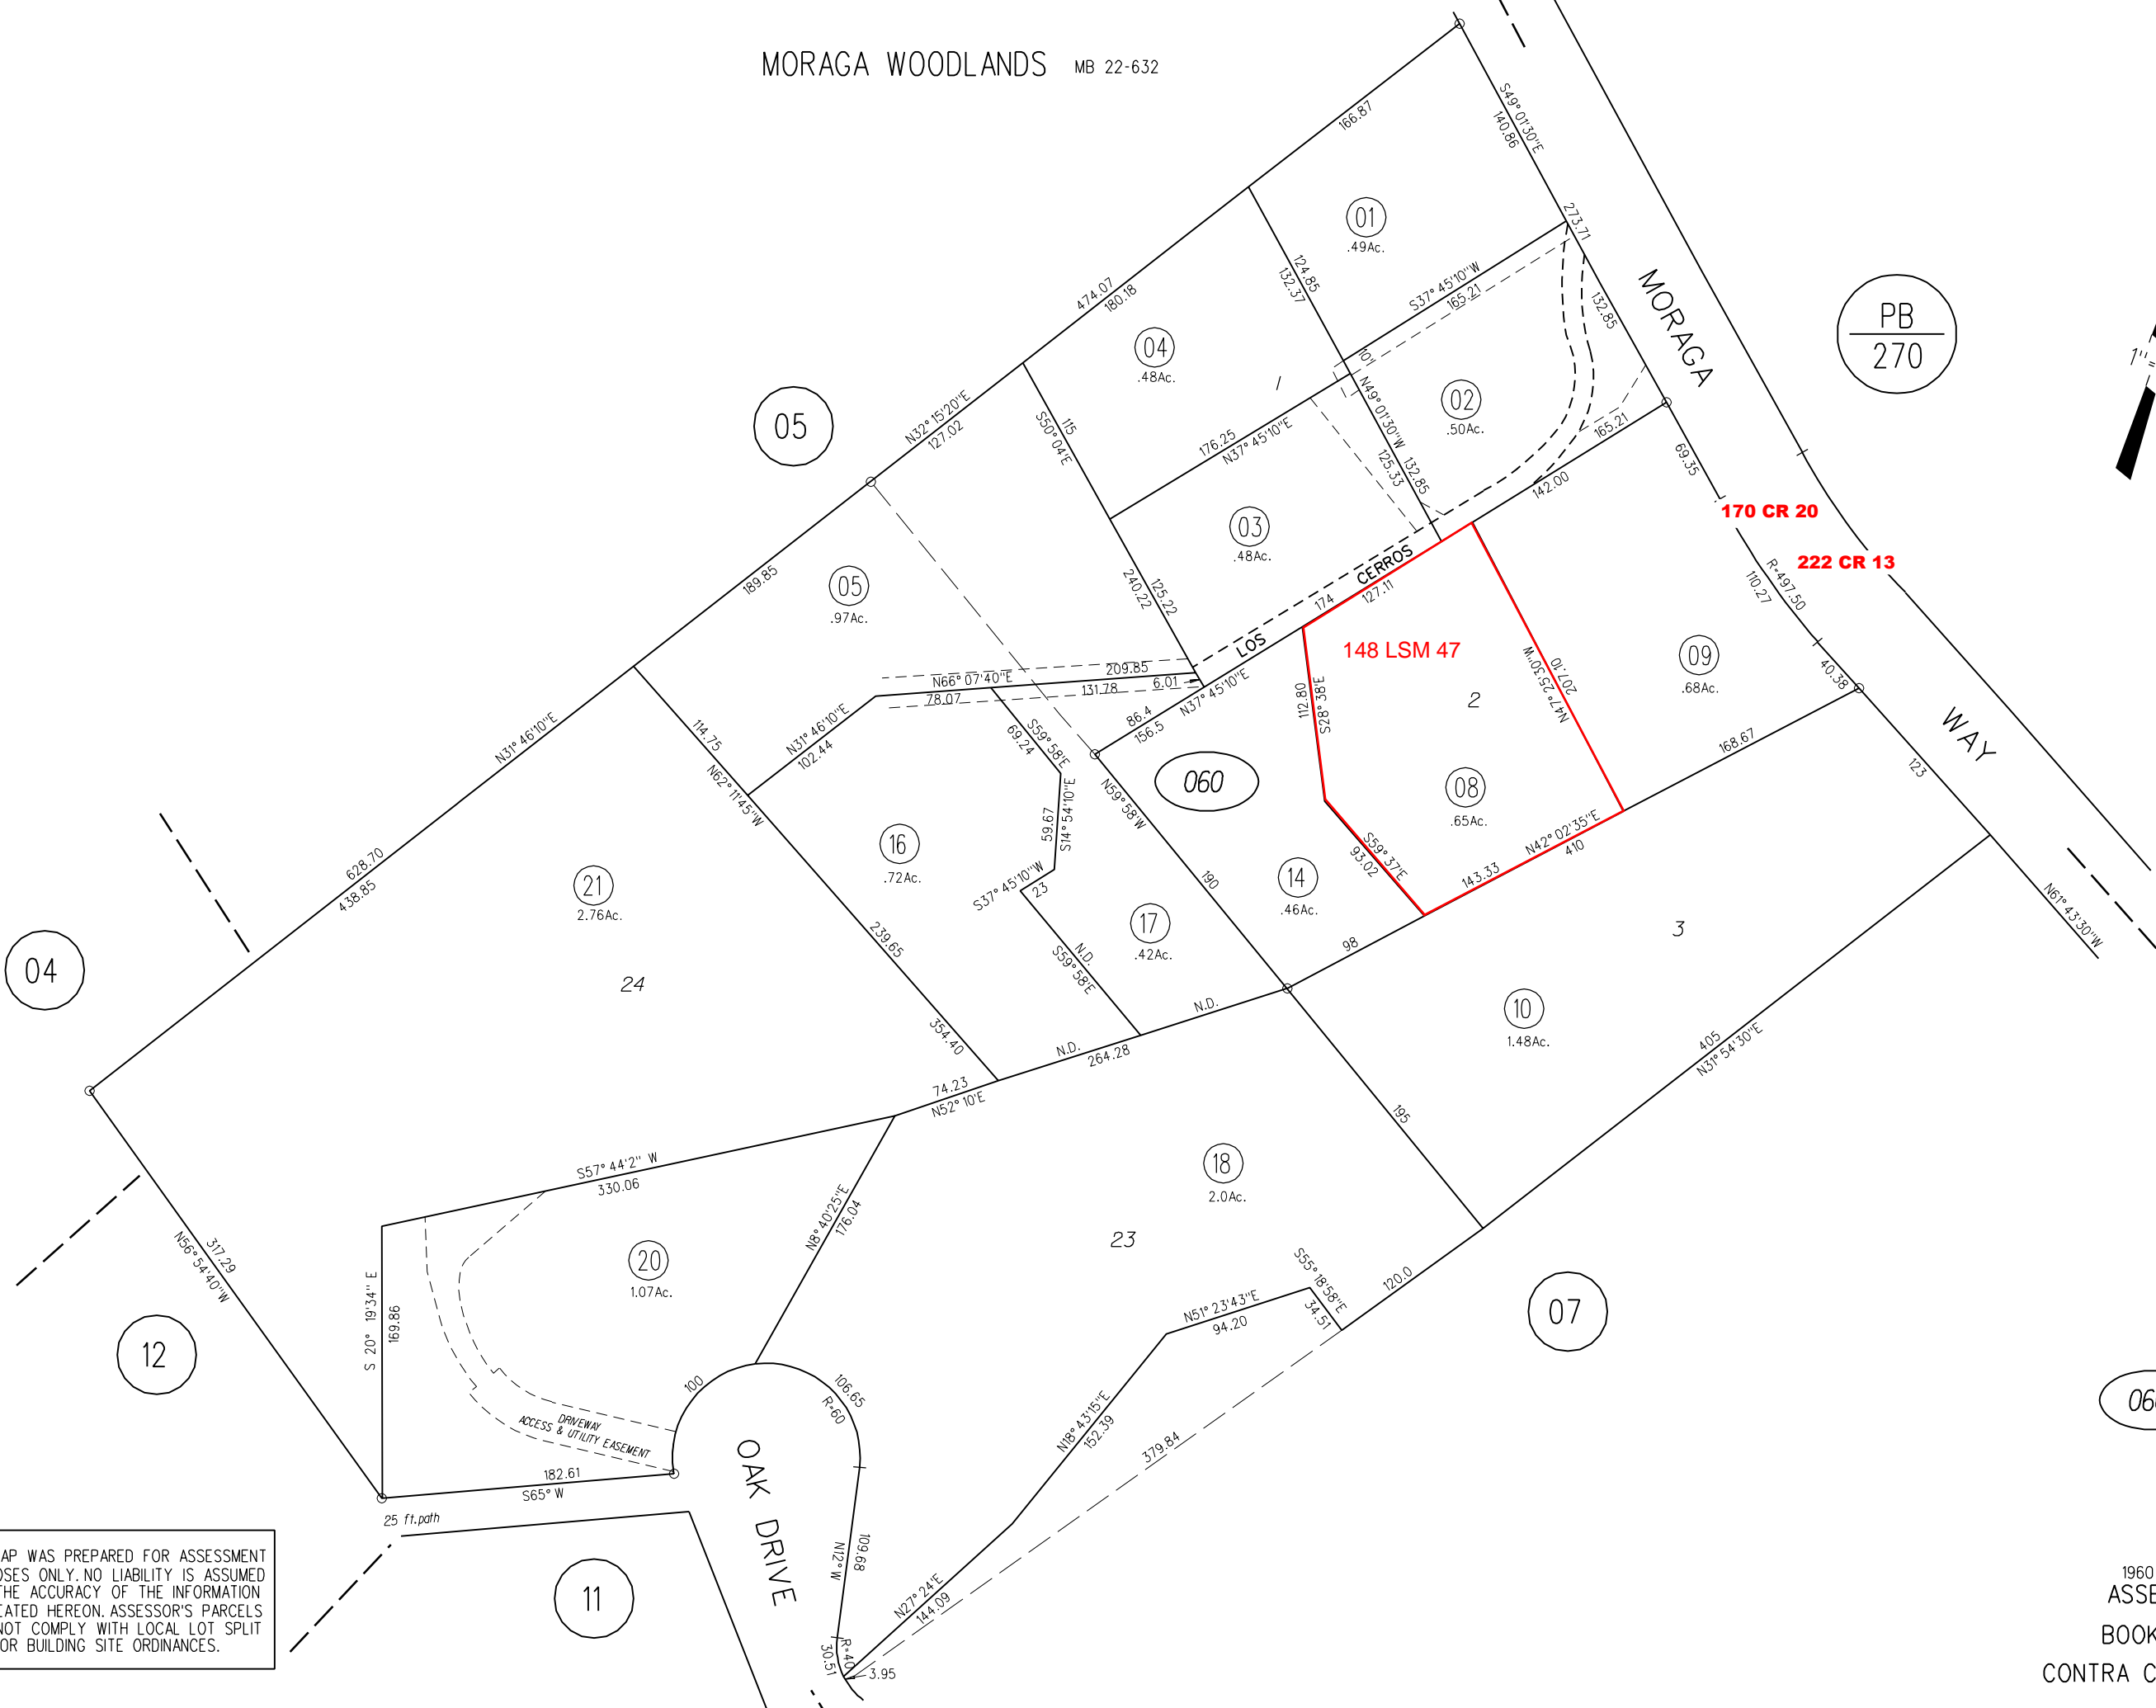

MORAGA WOODLANDS MB 22-632

NOTE: THIS MAP WAS PREPARED FOR ASSESSMENT PURPOSES ONLY. NO LIABILITY IS ASSUMED FOR THE ACCURACY OF THE INFORMATION DELINEATED HEREON. ASSESSOR'S PARCELS MAY NOT COMPLY WITH LOCAL LOT SPLIT OR BUILDING SITE ORDINANCES.

PB
270

170 CR 20

222 CR 13

148 LSM 47

060

060

04

12

11

21

05

05

16

060

17

18

23

14

07

10

08

3

09

02