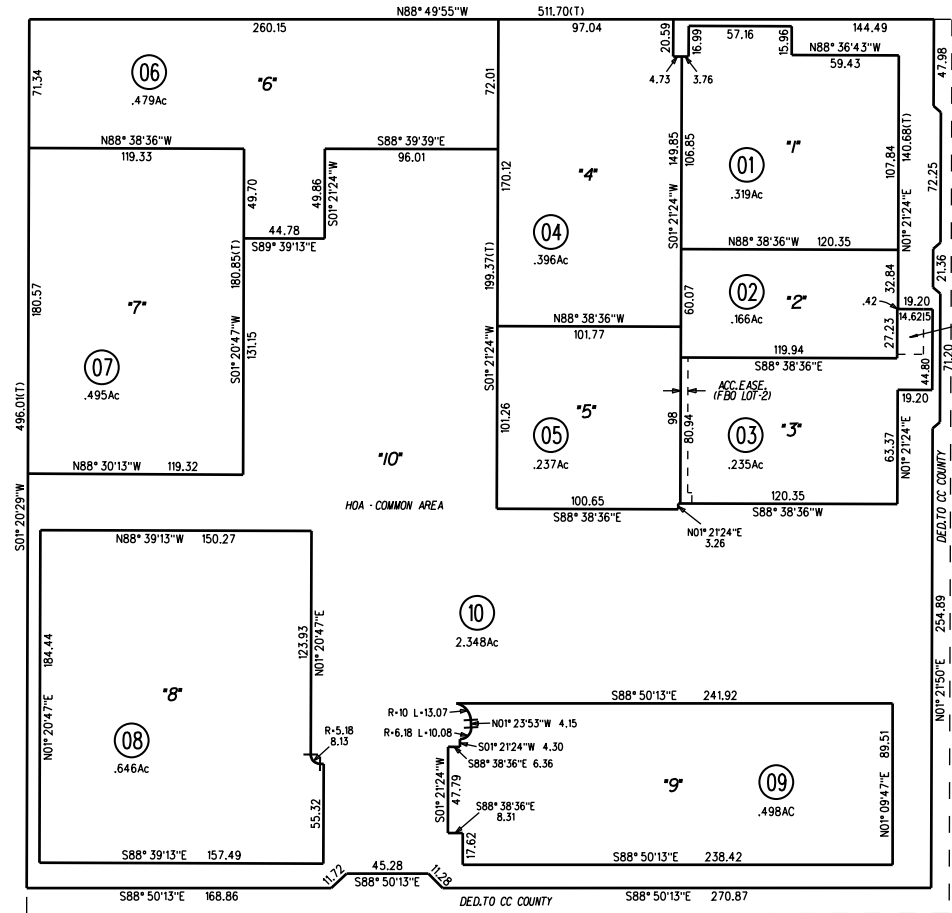

26

1" = 75'

19

20

366SF AIRSPACE OWNERSHIP FBO LOTS 2&3

CENTRAL ST

PITTSBURG AVE

18

30

270

NOTE: THIS MAP WAS PREPARED FOR ASSESSMENT PURPOSES ONLY. NO LIABILITY IS ASSUMED FOR THE ACCURACY OF THE INFORMATION DELINEATED HEREON. ASSESSOR'S PARCELS MAY NOT COMPLY WITH LOCAL LOT SPLIT OR BUILDING SITE ORDINANCES.