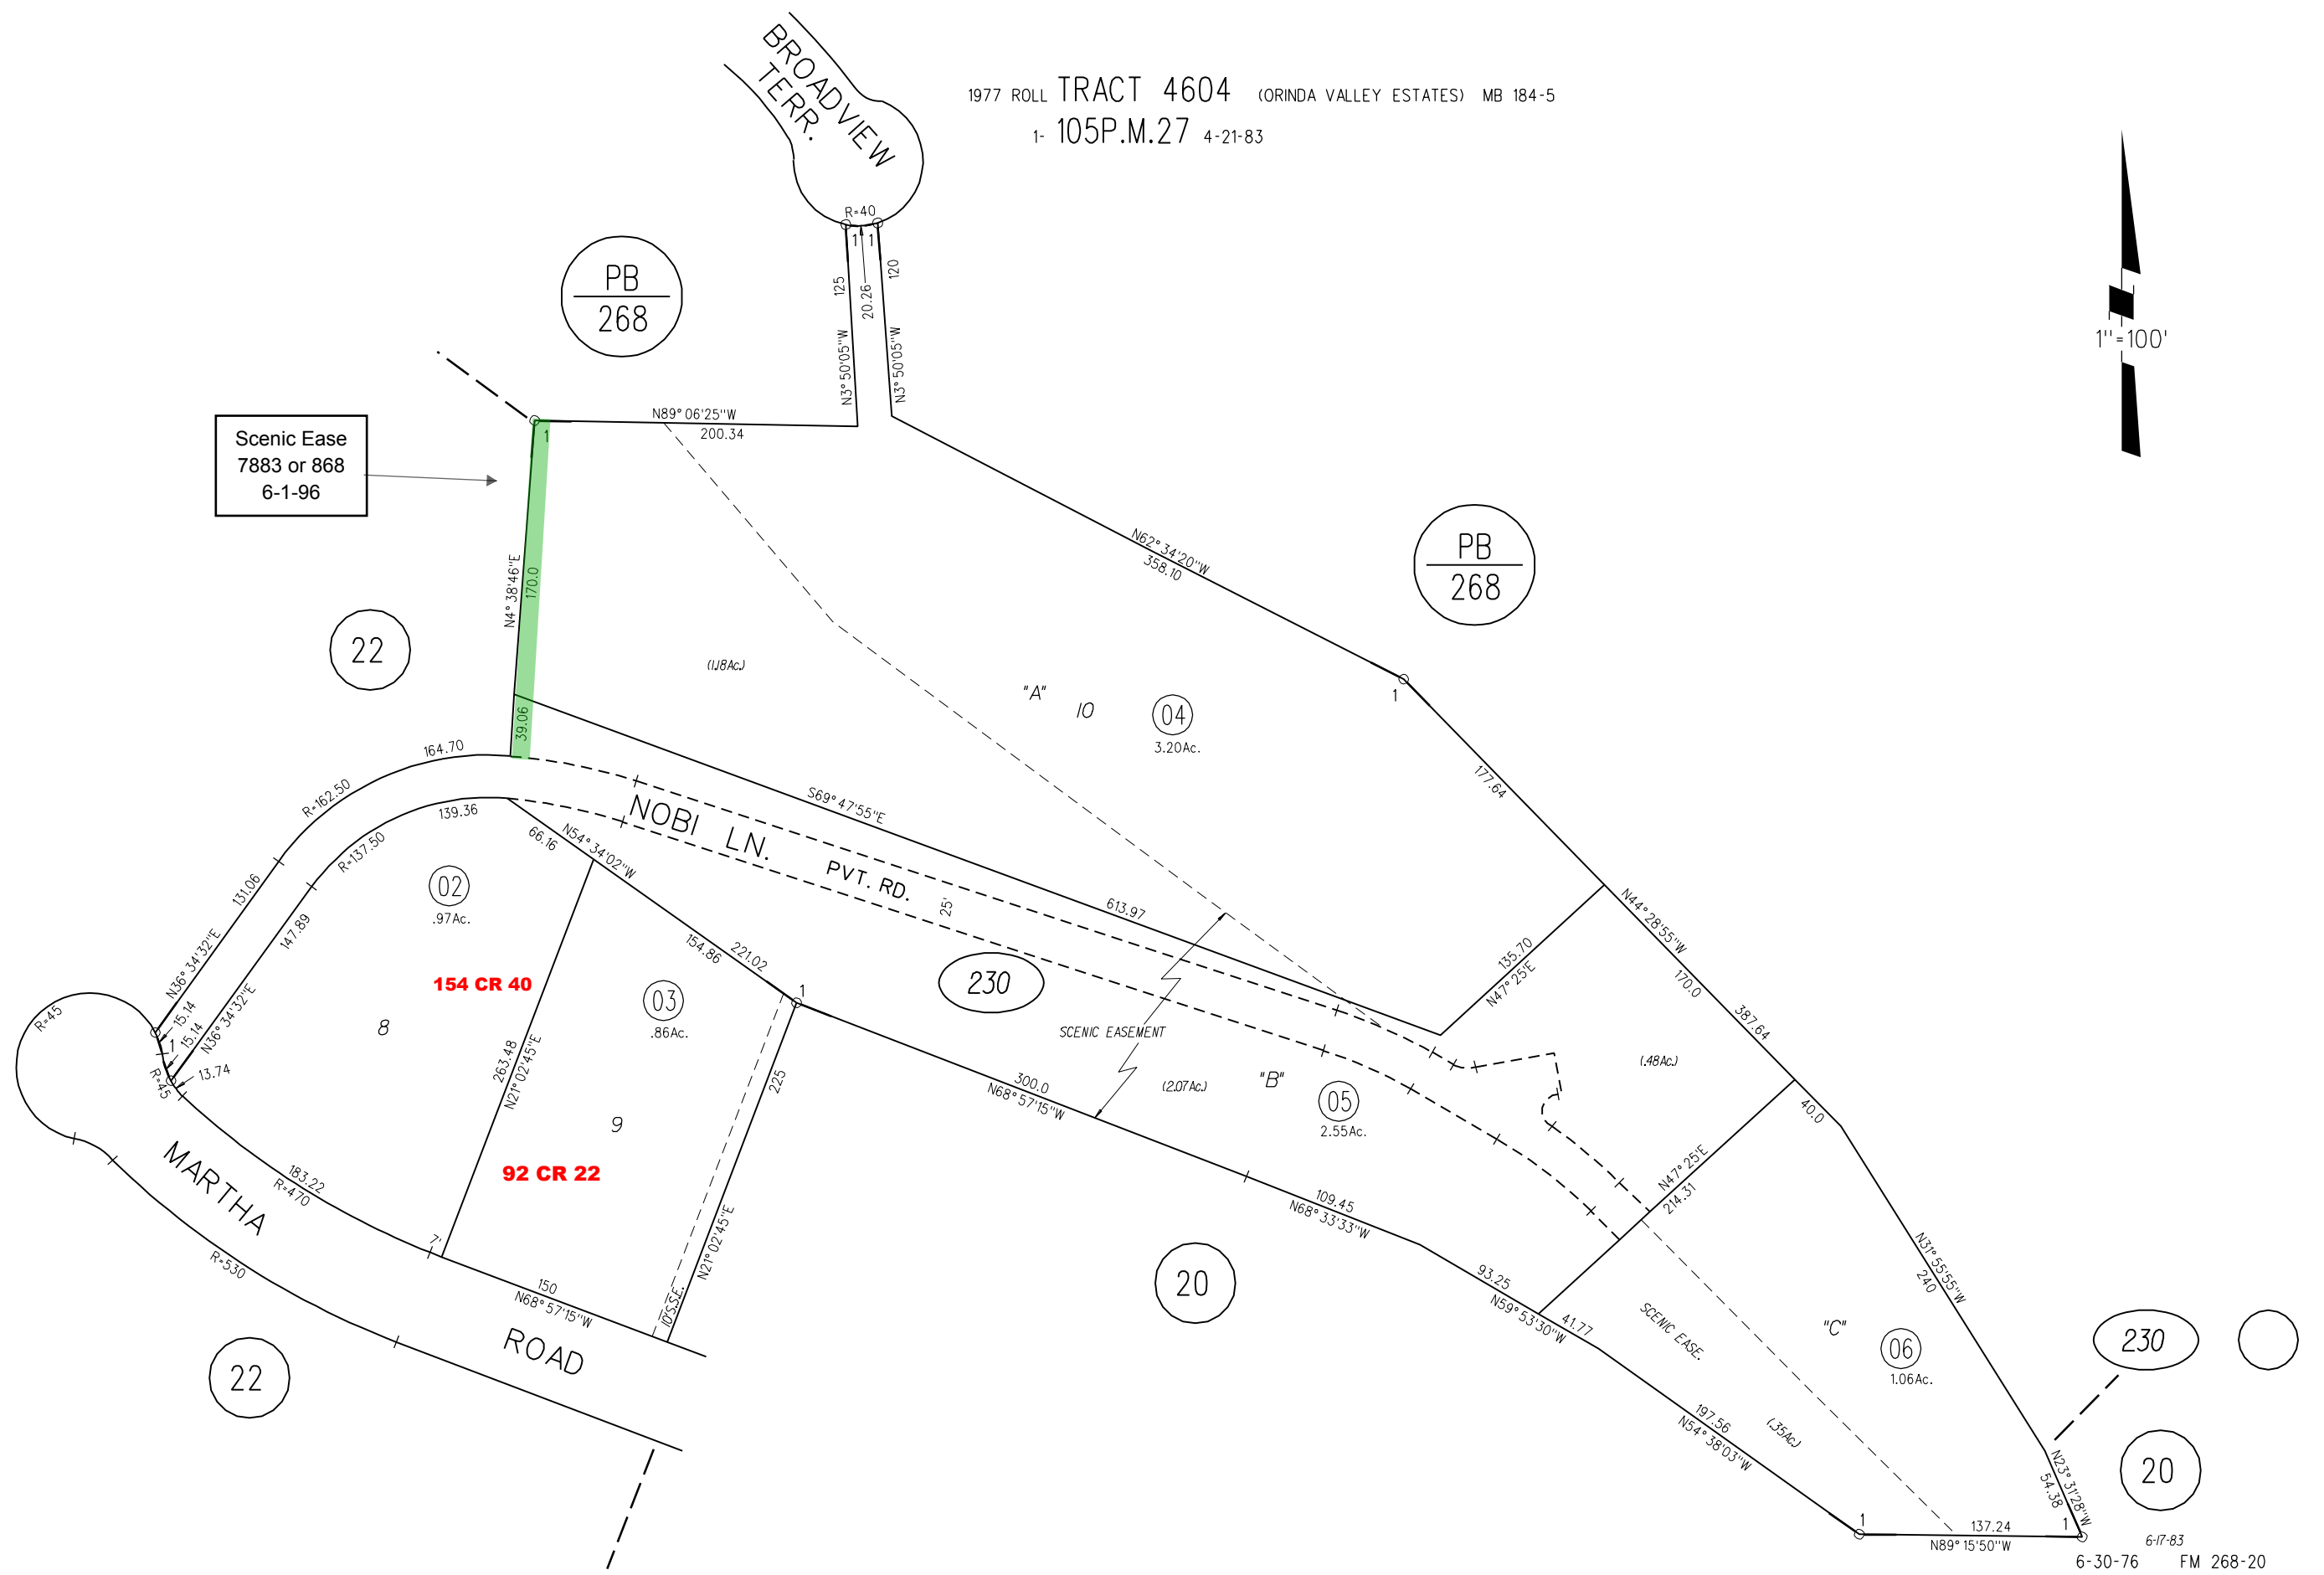

1977 ROLL TRACT 4604 (ORINDA VALLEY ESTATES) MB 184-5
1- 105P.M.27 4-21-83

Scenic Ease
7883 or 868
6-1-96

22

PB
268

PB
268

154 CR 40

92 CR 22

230

20

230

20

6-30-76 6-17-83 FM 268-20

ASSESSOR'S MAP
BOOK 269 PAGE 23
CONTRA COSTA COUNTY, CALIF.