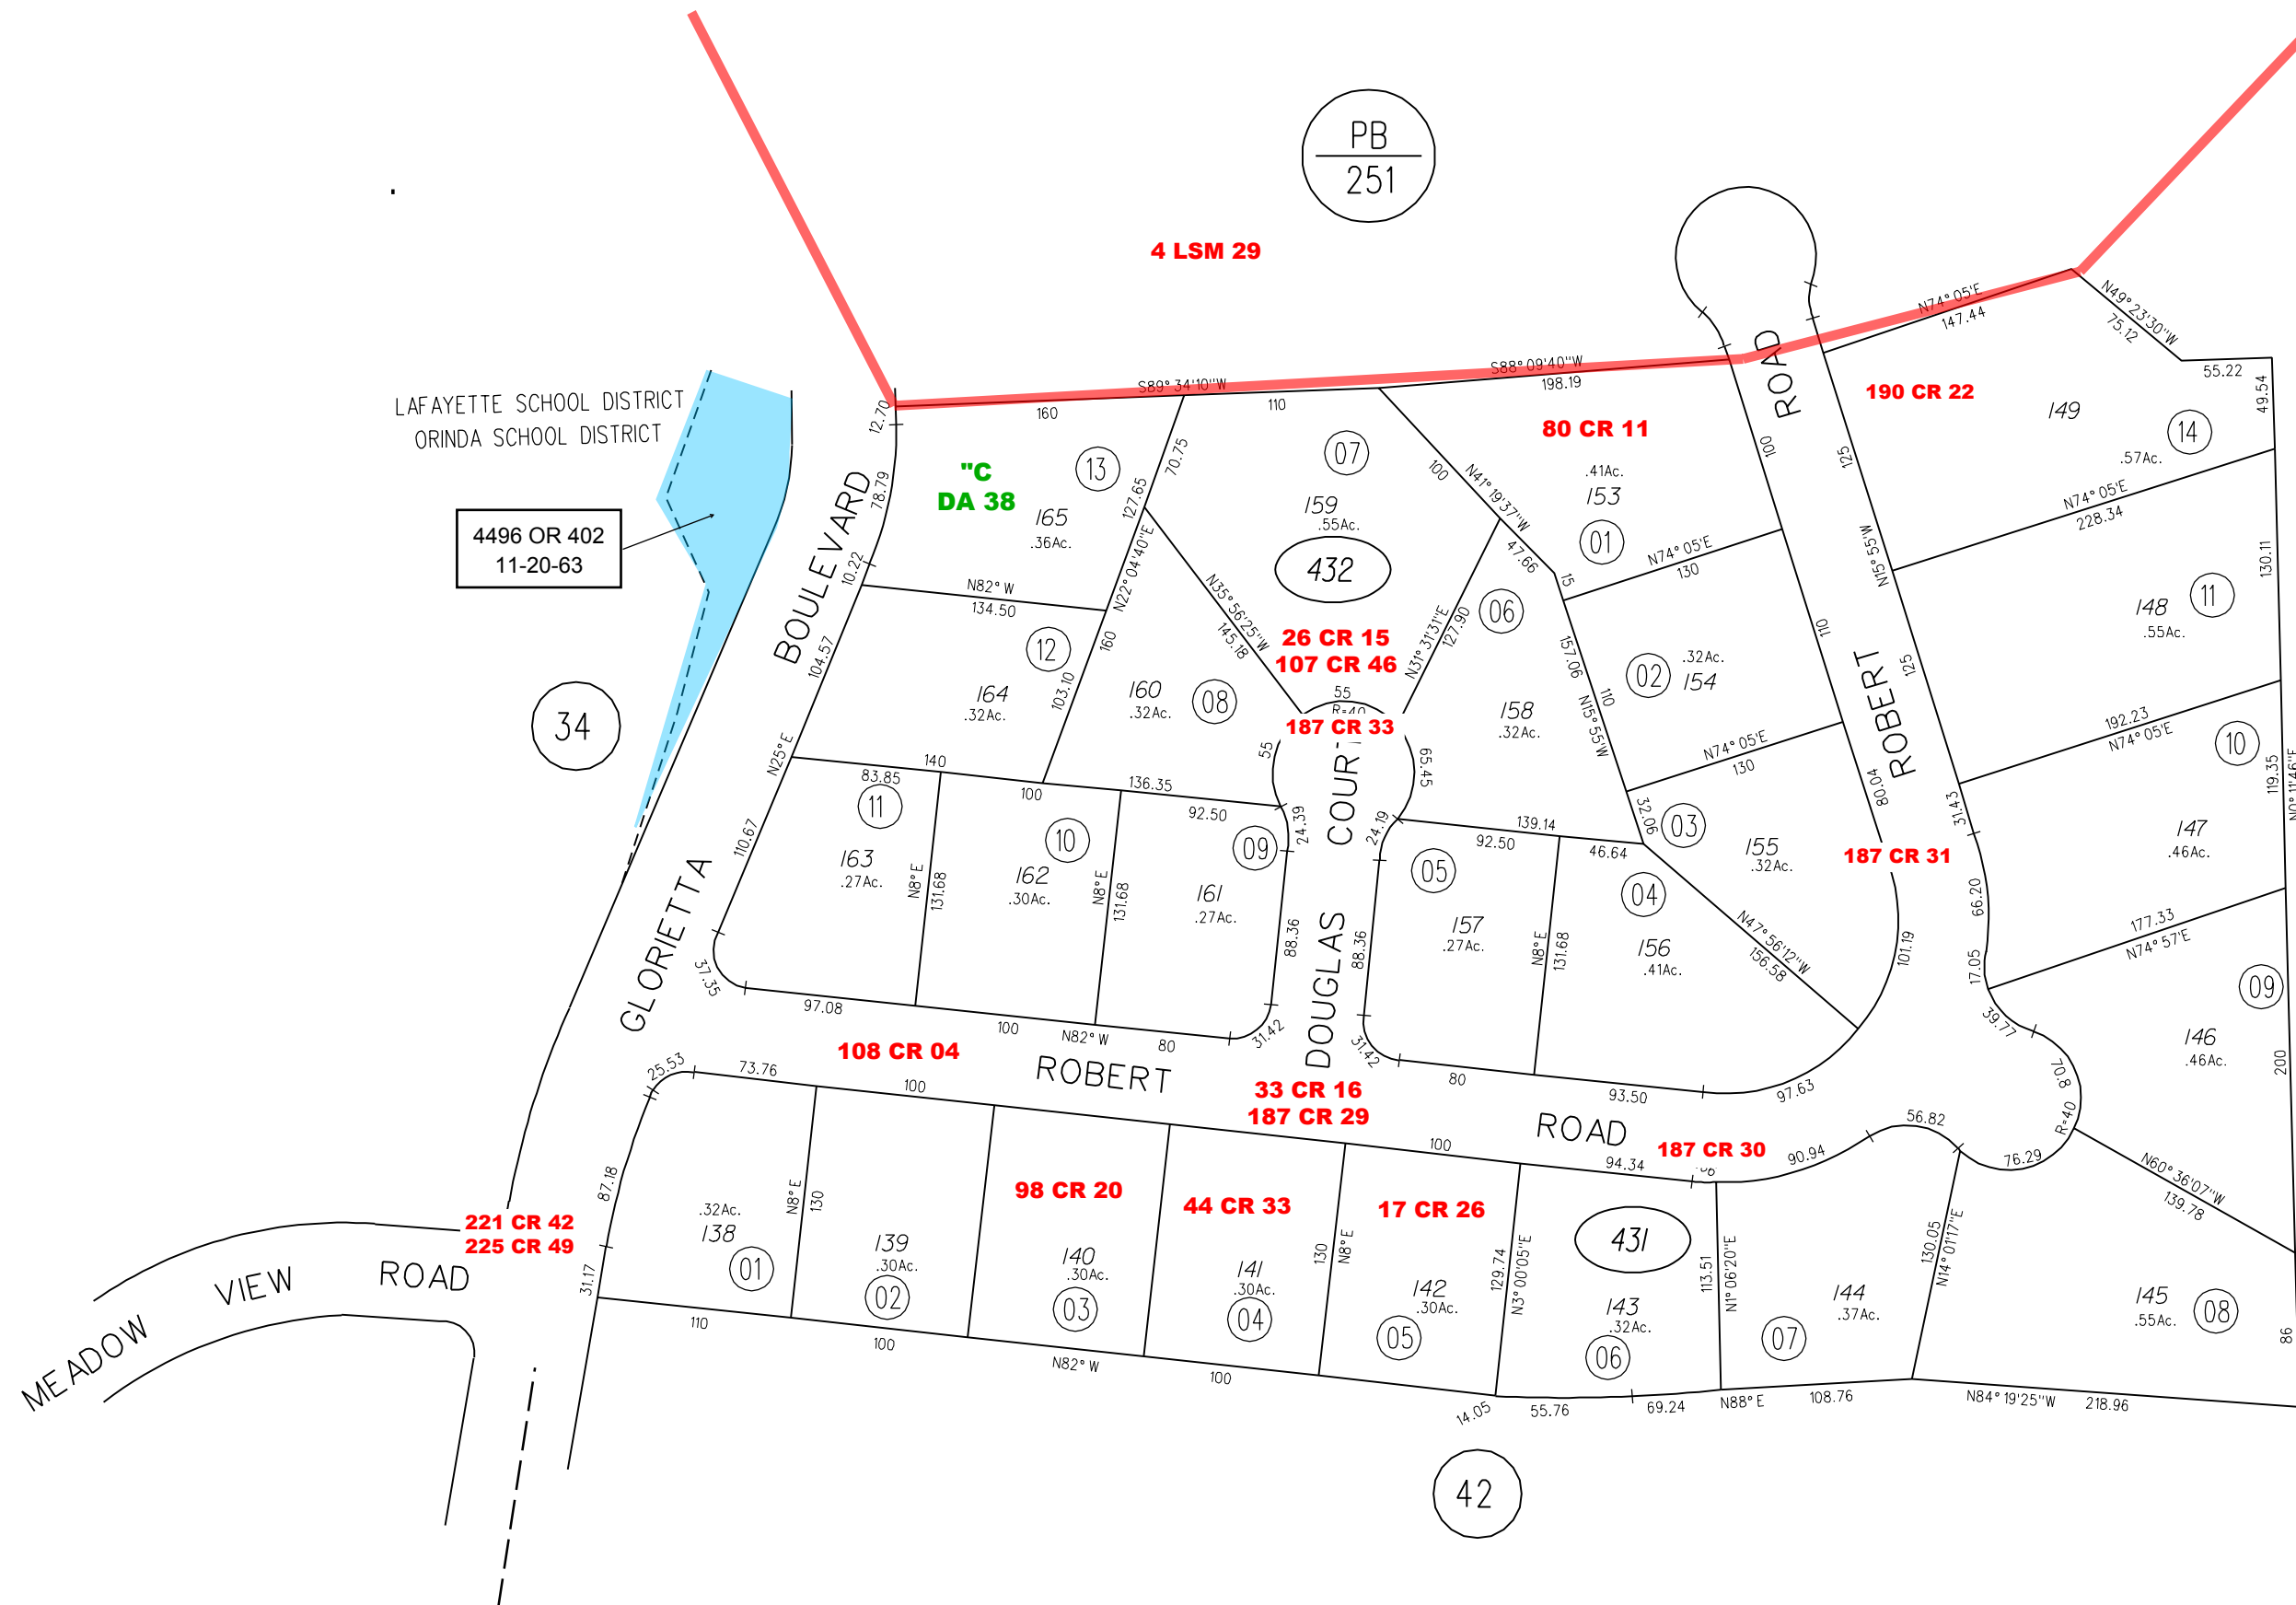

MORAGA MEADOWS - UNIT NO. 5

M.B. 35 - 1-2

TAX CODE AREA

431

432

10/17/95