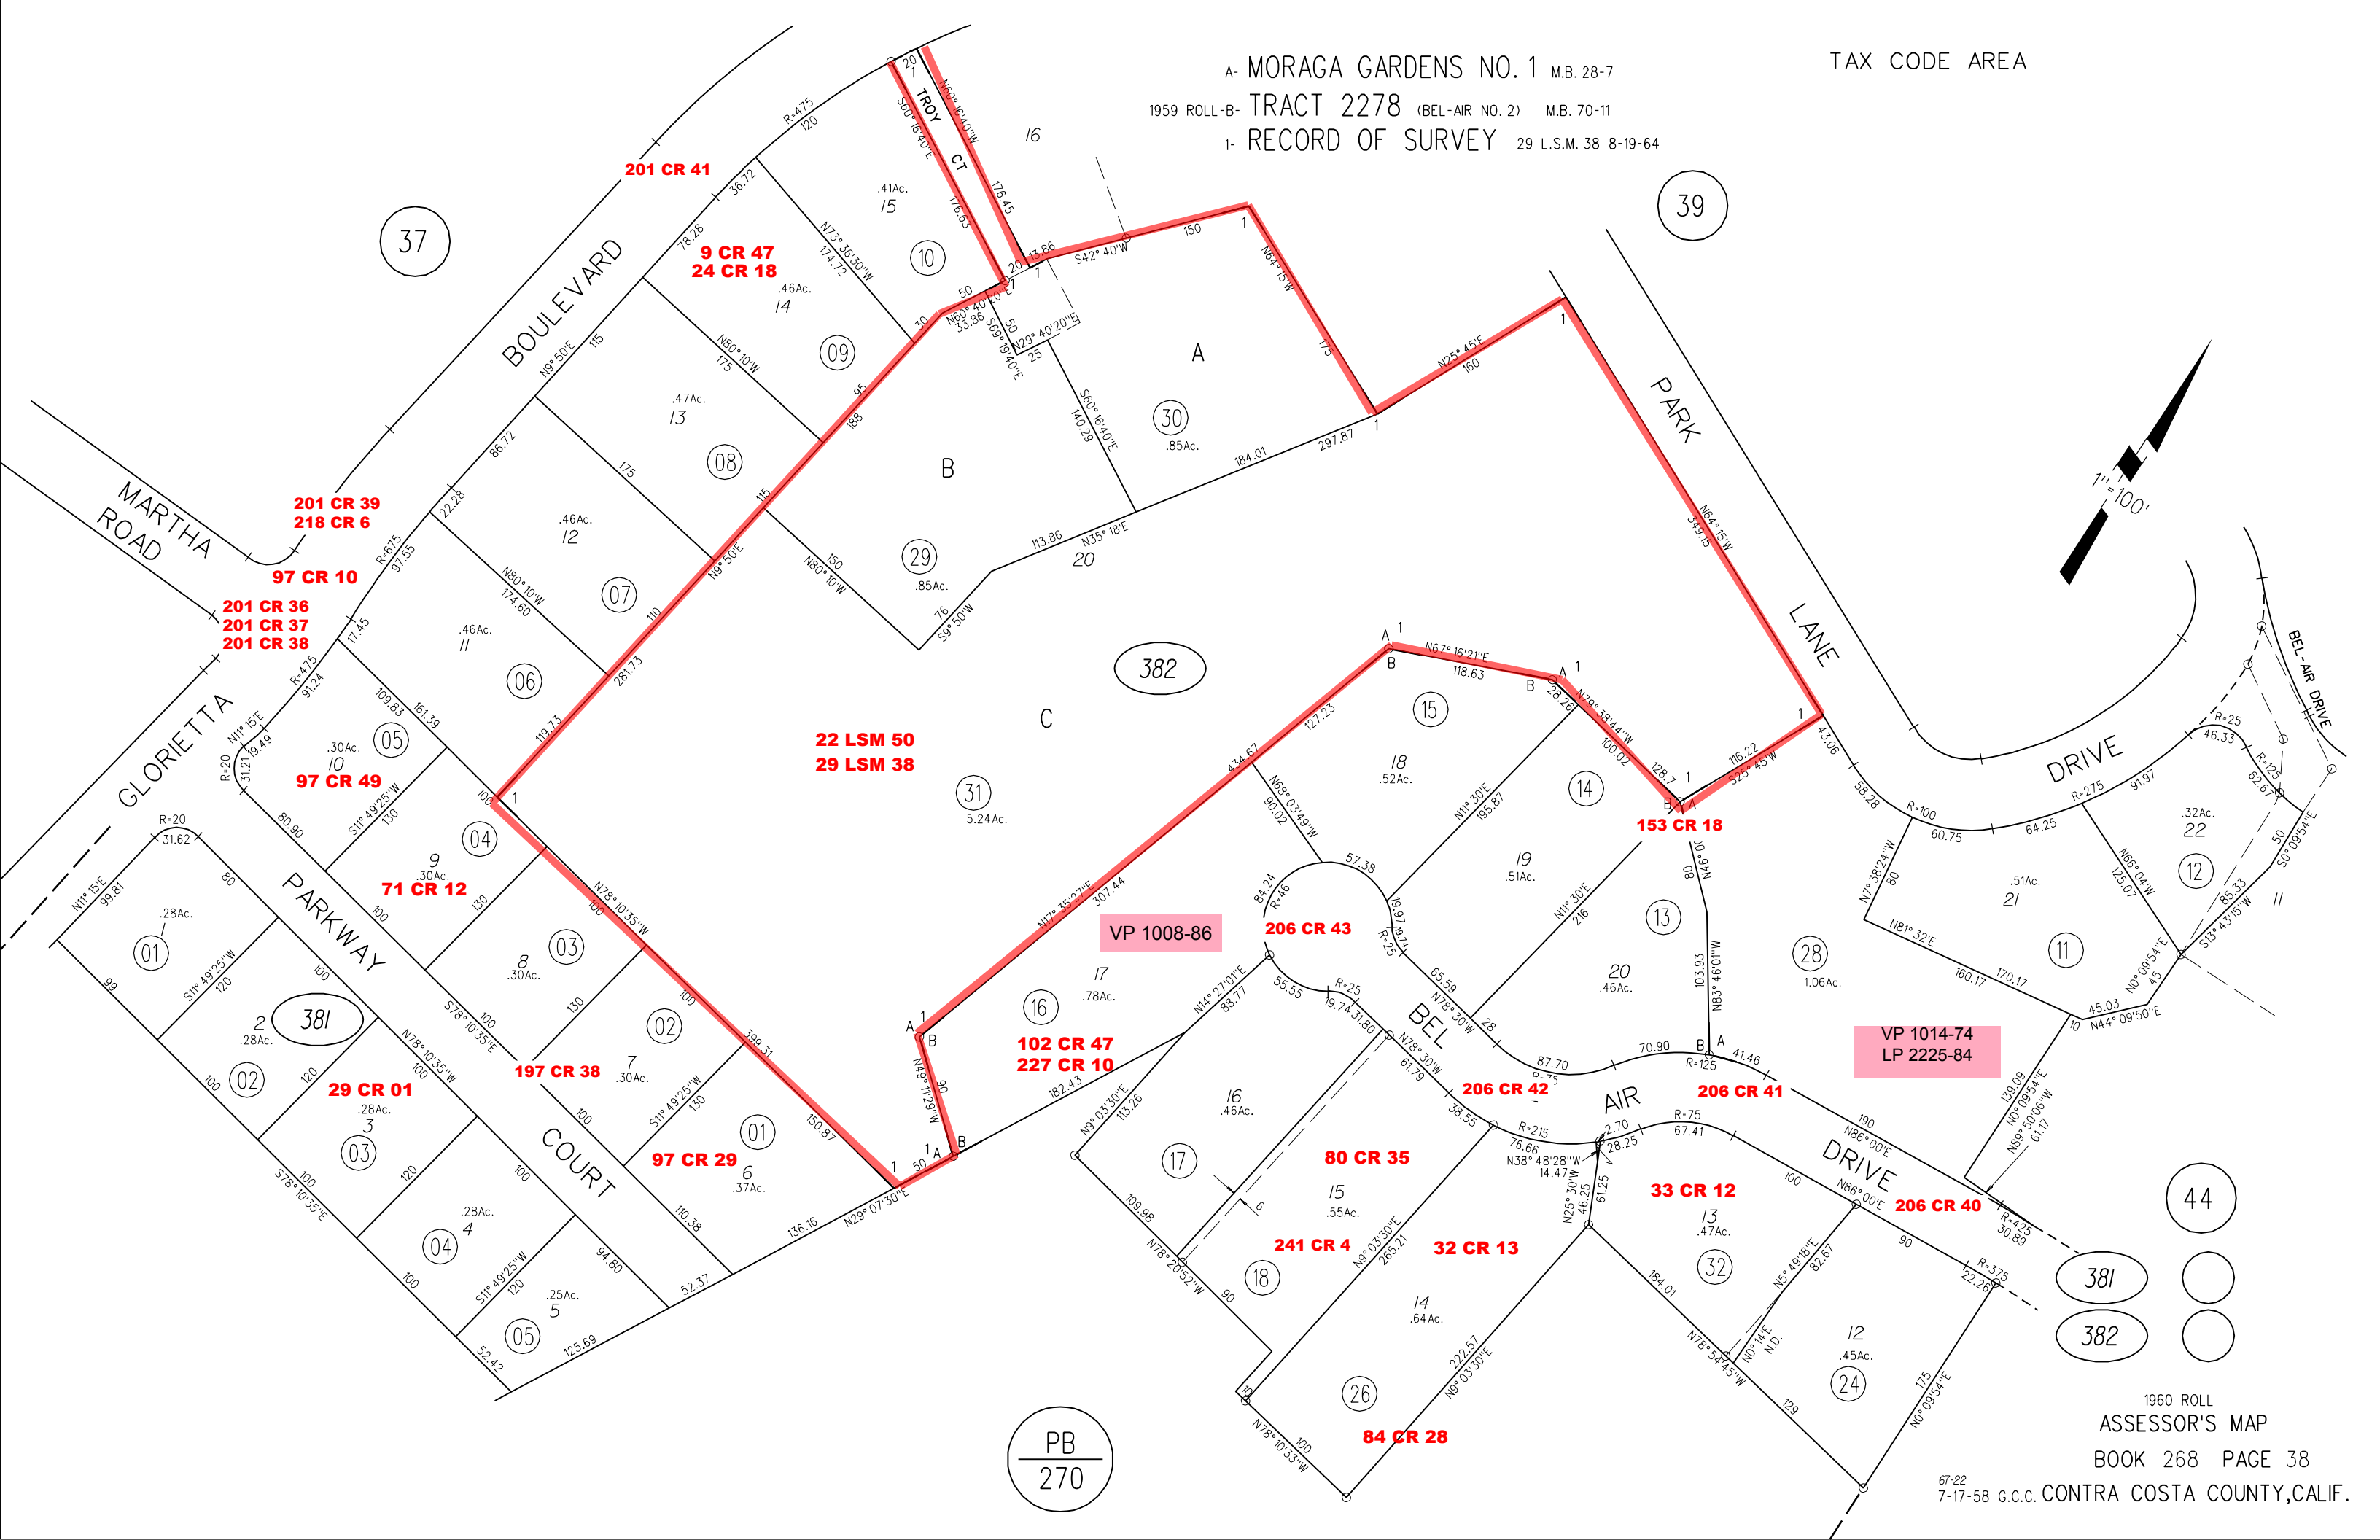

A- MORAGA GARDENS NO. 1 M.B. 28-7

TAX CODE AREA

1959 ROLL-B- TRACT 2278 (BEL-AIR NO. 2) M.B. 70-11

1- RECORD OF SURVEY 29 L.S.M. 38 8-19-64

VP 1008-86

VP 1014-74  
LP 2225-84

PB  
270

1960 ROLL  
ASSESSOR'S MAP  
BOOK 268 PAGE 38  
67-22  
7-17-58 G.C.C. CONTRA COSTA COUNTY, CALIF.