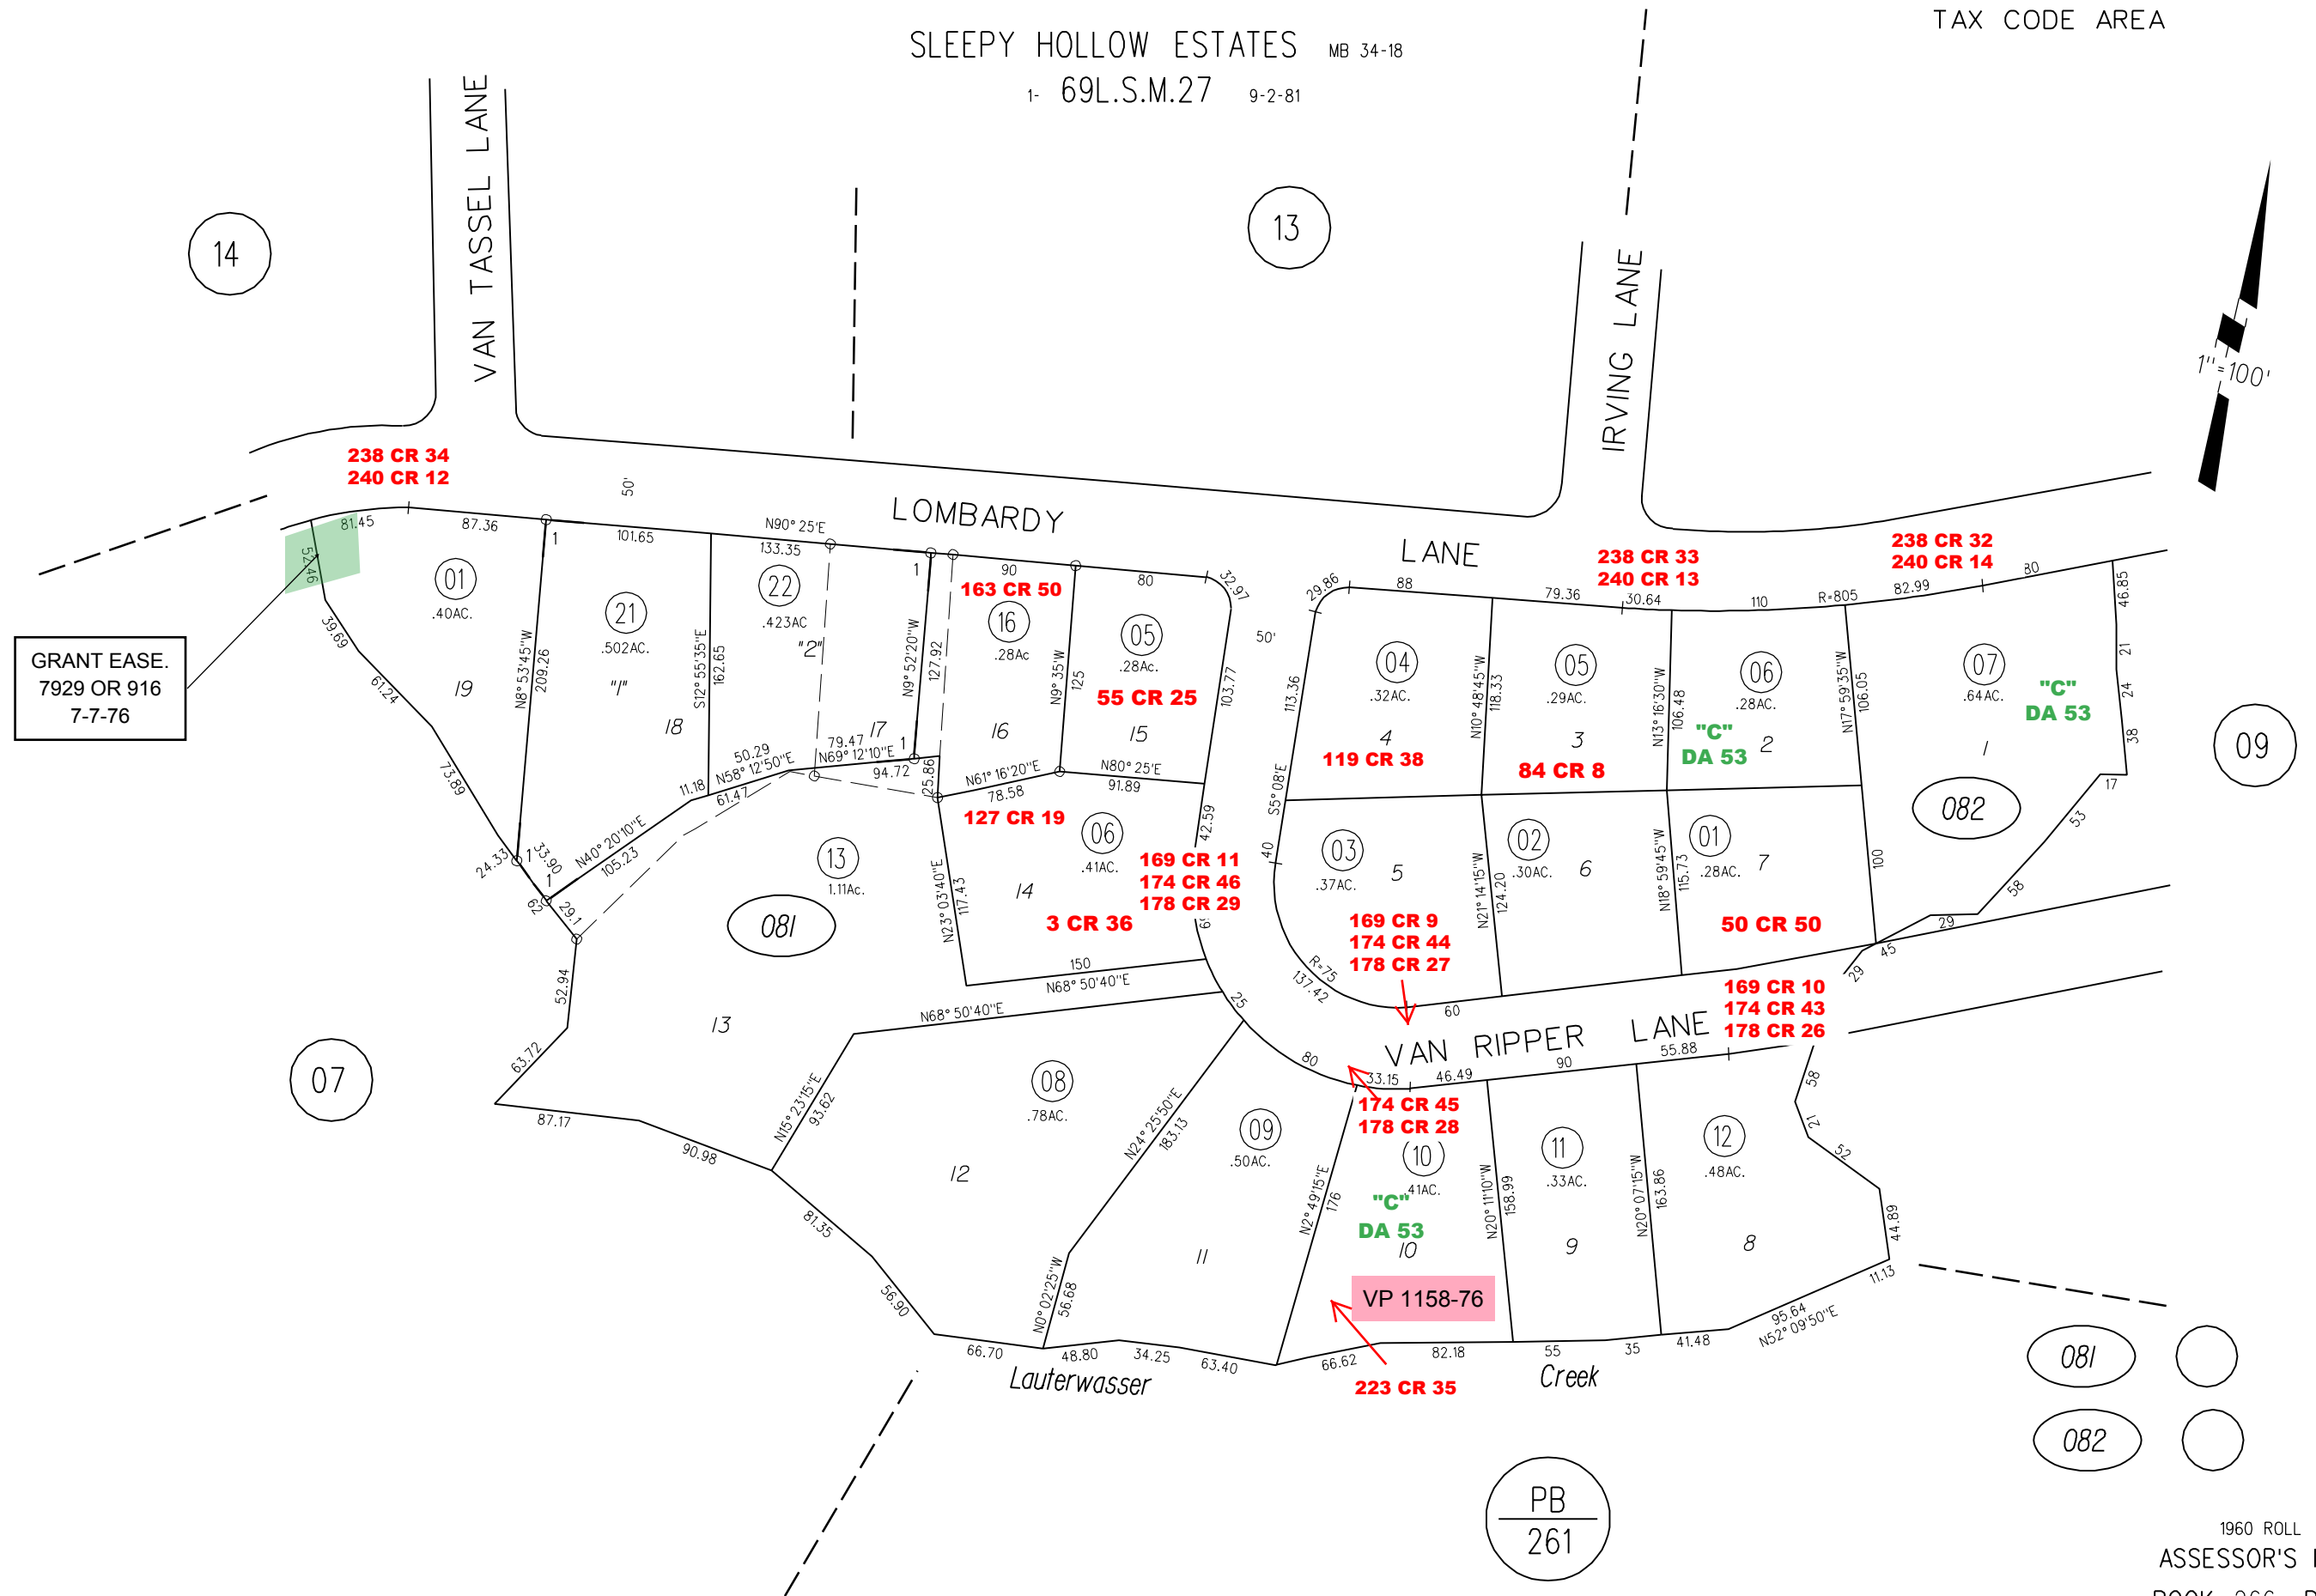

SLEEPY HOLLOW ESTATES MB 34-18

1- 69L.S.M.27 9-2-81

TAX CODE AREA

GRANT EASE.  
7929 OR 916  
7-7-76

PB  
261

081  
082