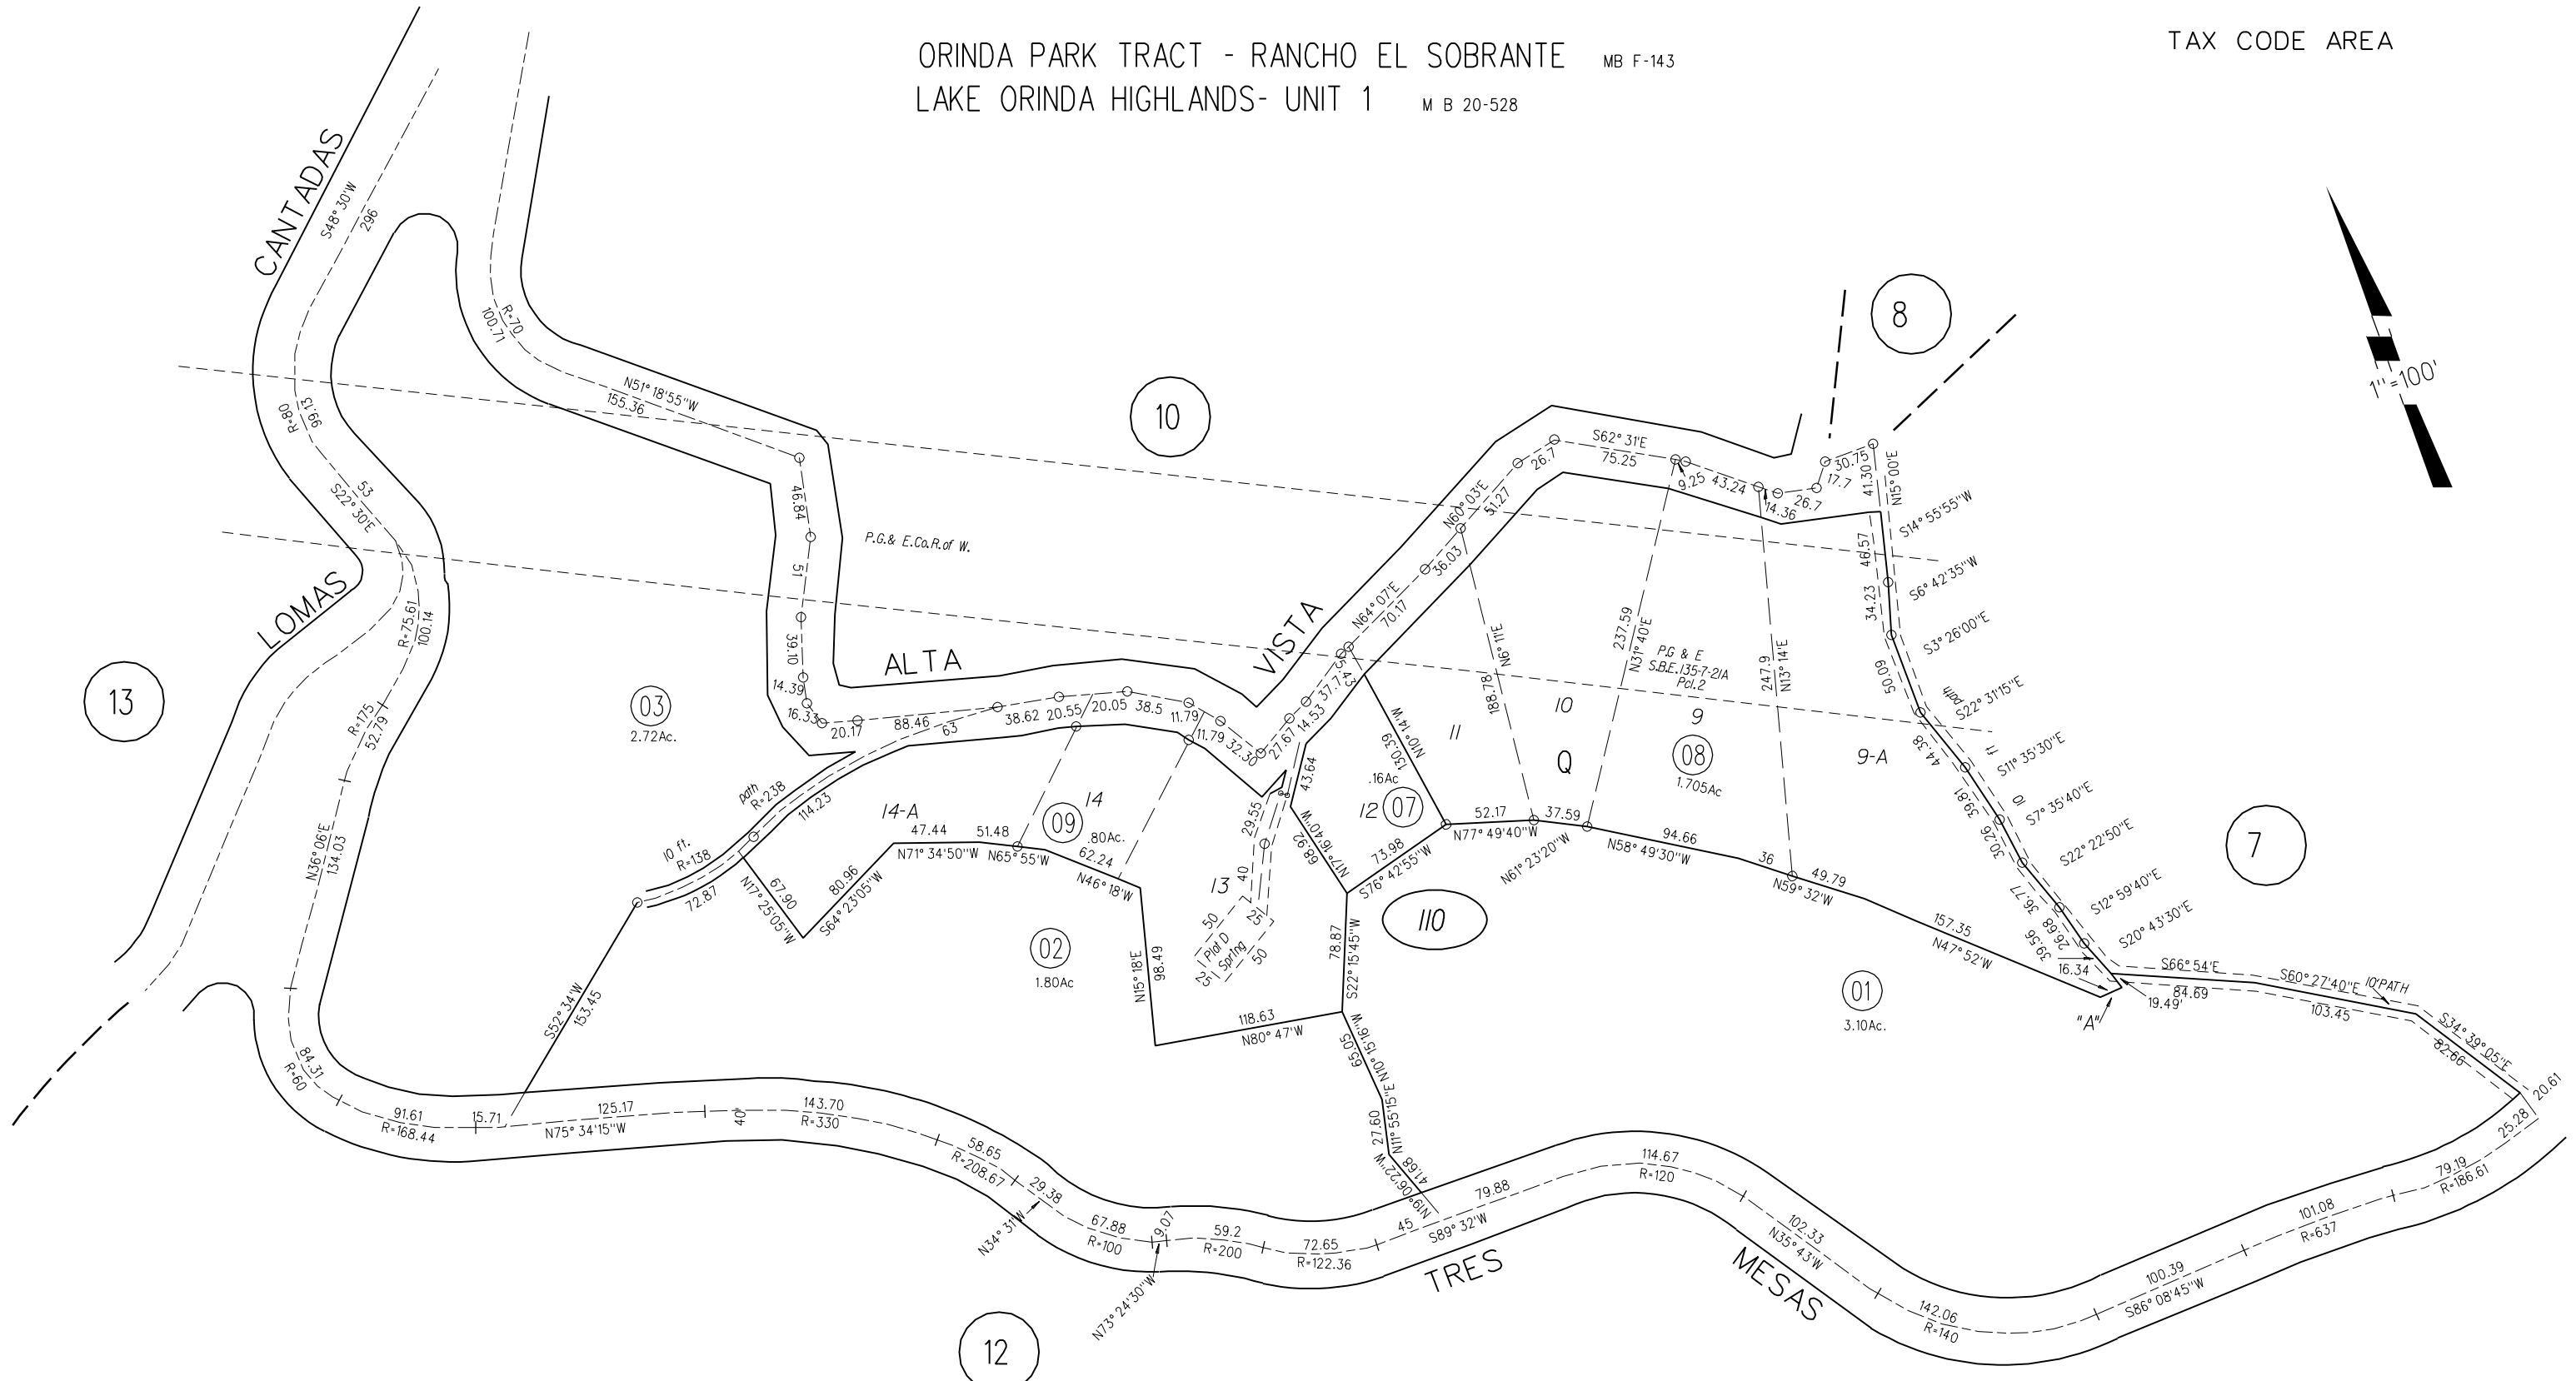

ORINDA PARK TRACT - RANCHO EL SOBRANTE MB F-143
LAKE ORINDA HIGHLANDS- UNIT 1 M B 20-528

TAX CODE AREA

110

7-30-87
1960 ROLL