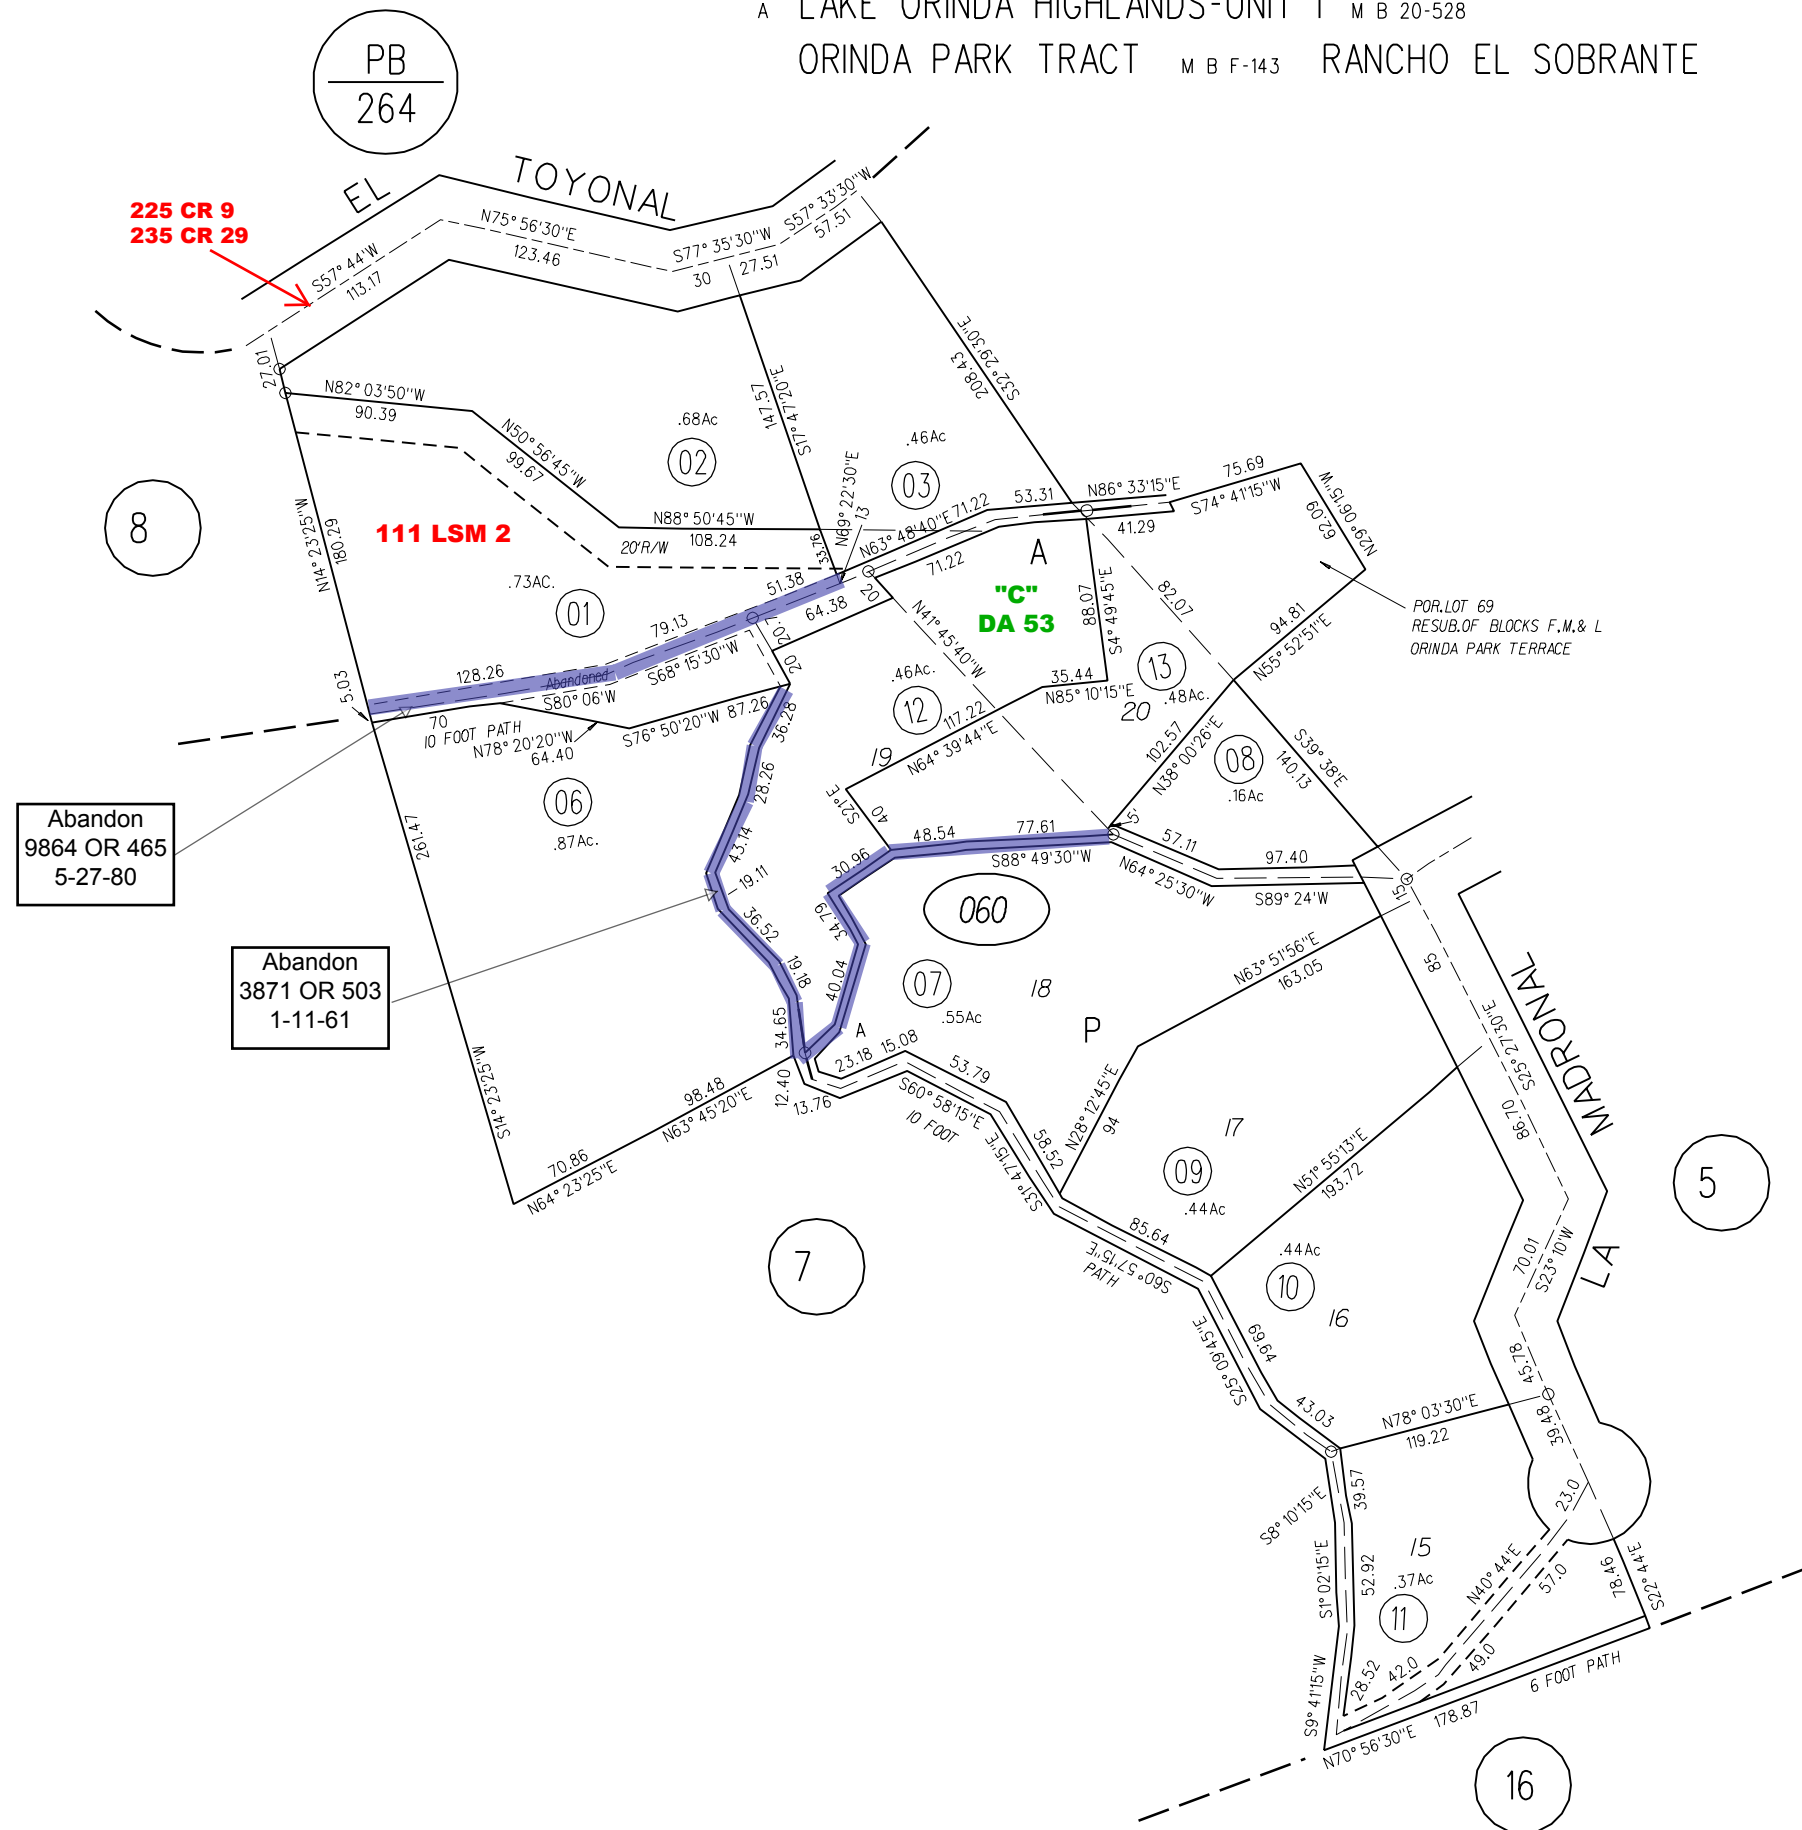

A LAKE ORINDA HIGHLANDS-UNIT I M B 20-528
 ORINDA PARK TRACT M B F-143 RANCHO EL SOBRANTE

TAX CODE AREA

Abandon
9864 OR 465
5-27-80

Abandon
3871 OR 503
1-11-61

060