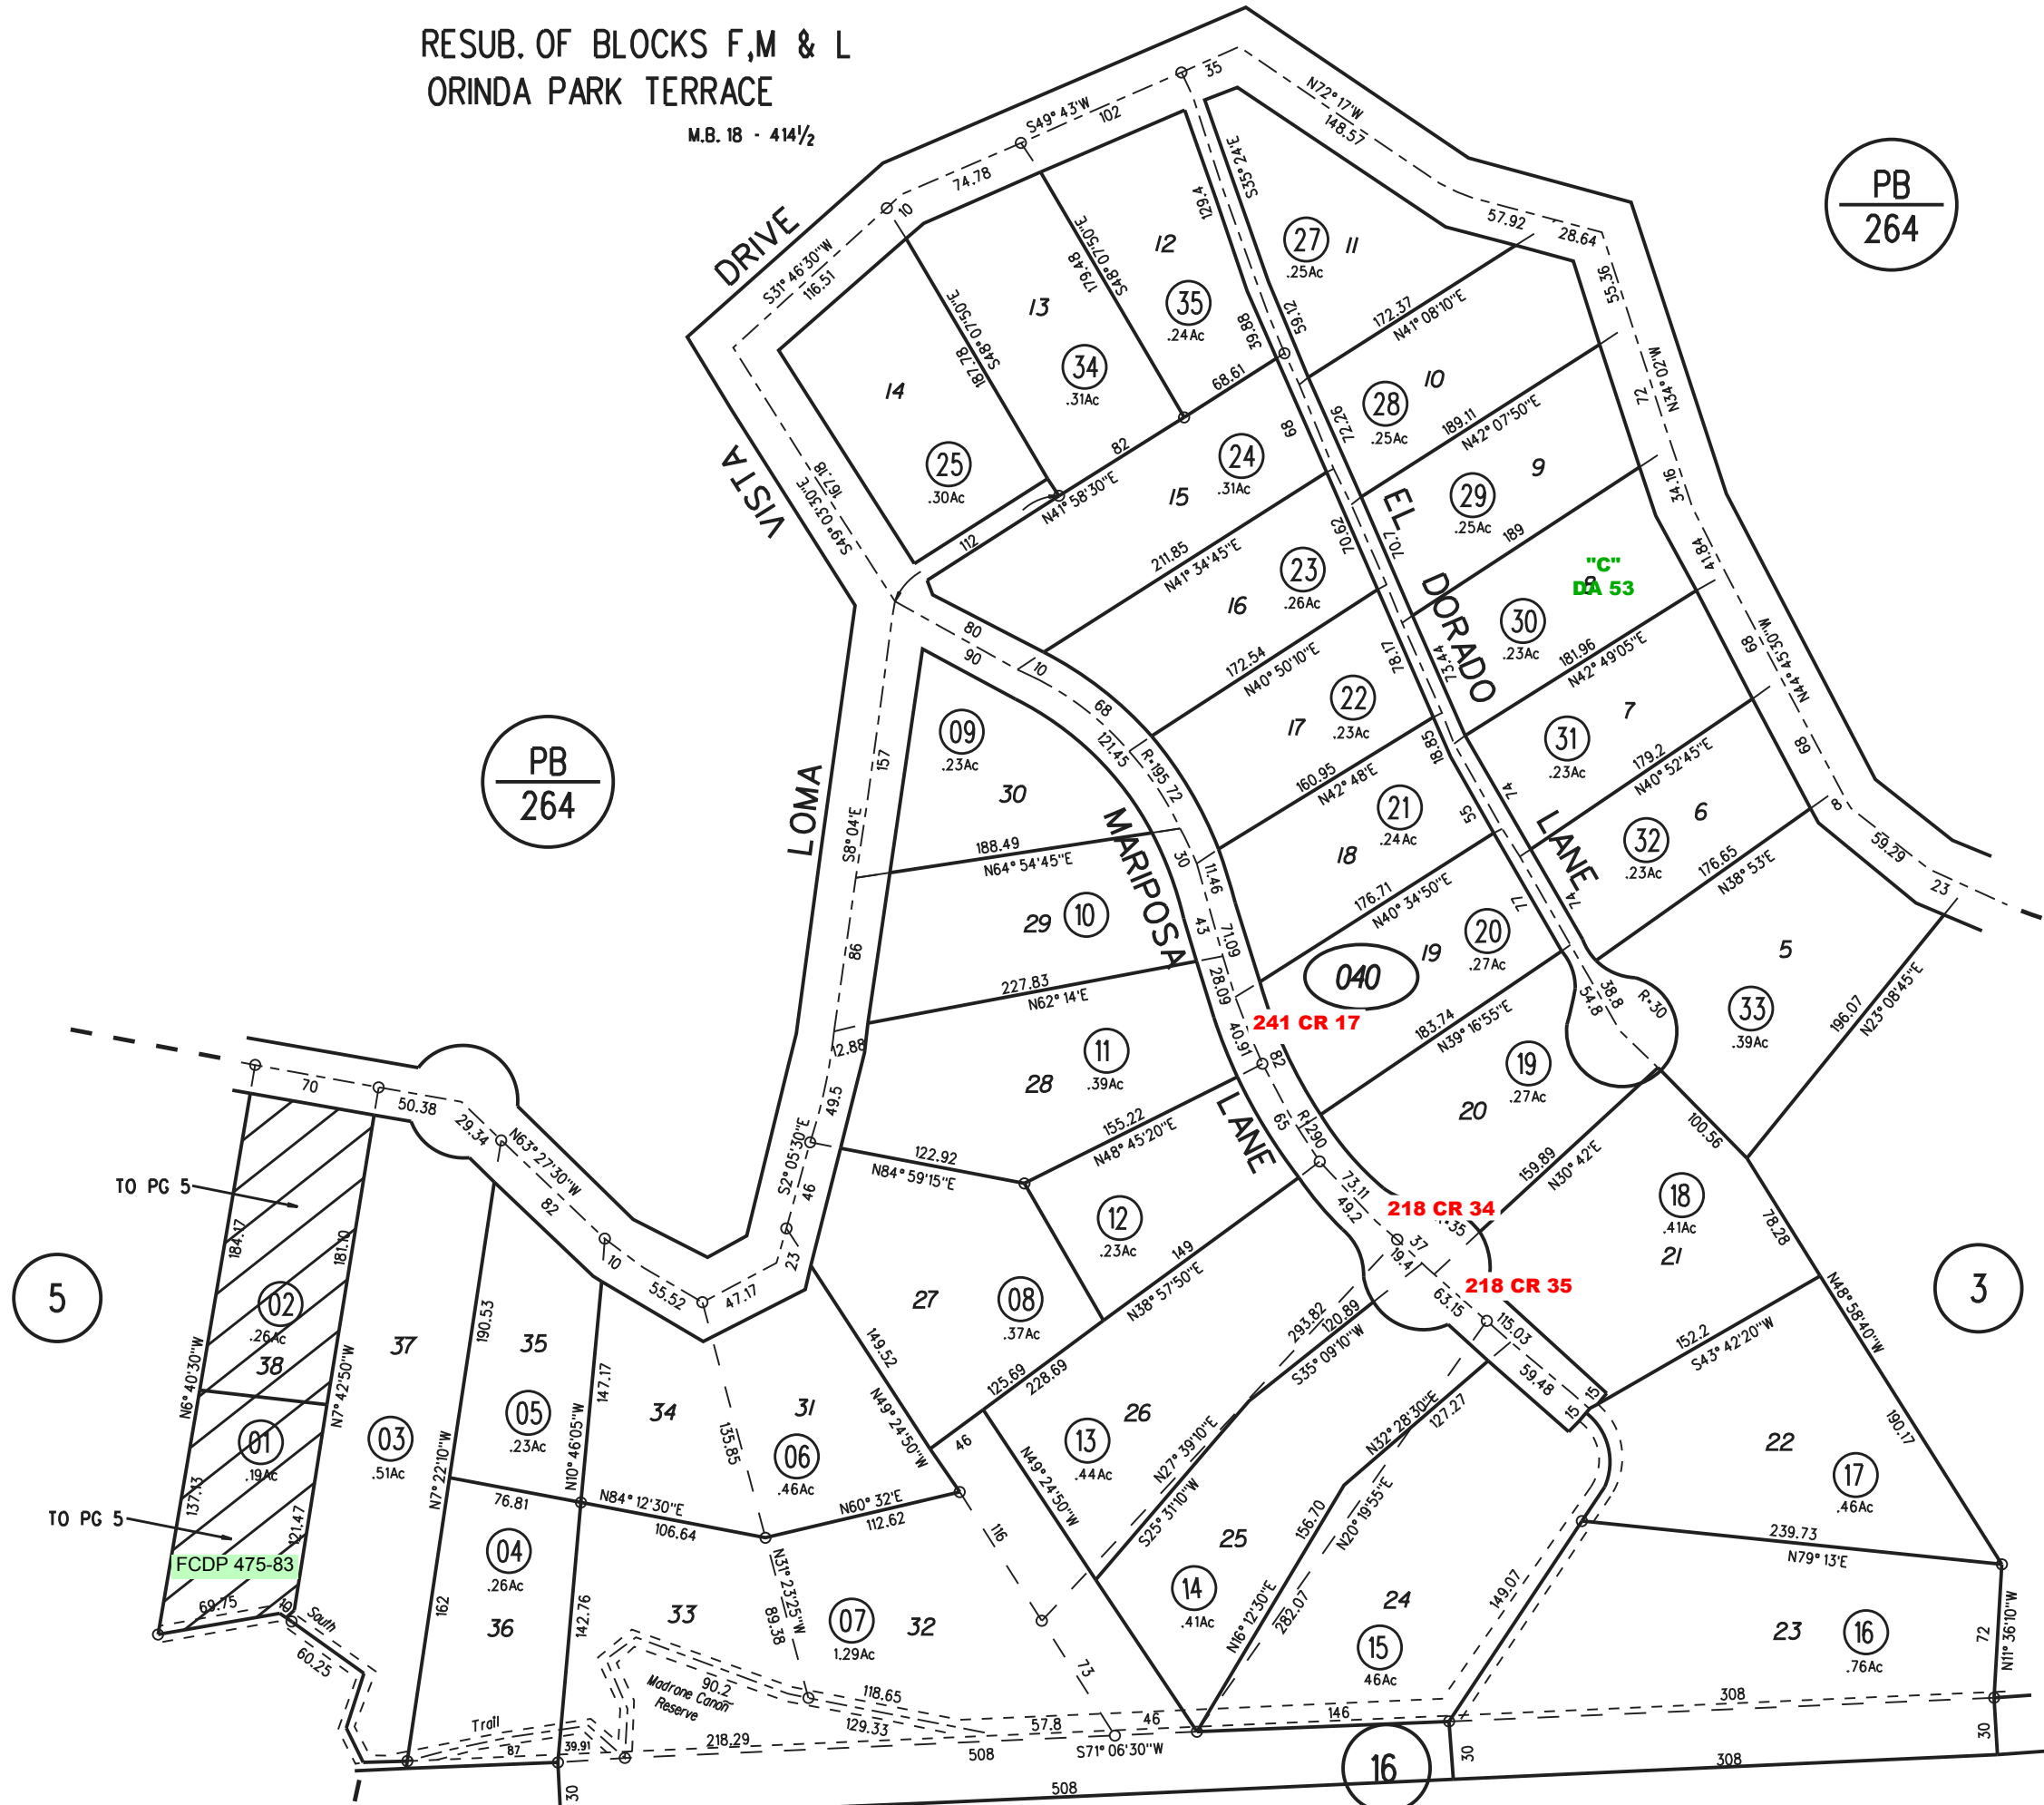

RESUB. OF BLOCKS F, M & L
ORINDA PARK TERRACE

M.B. 18 - 414 1/2

PB
264

PB
264

5

3

040

1/31/17