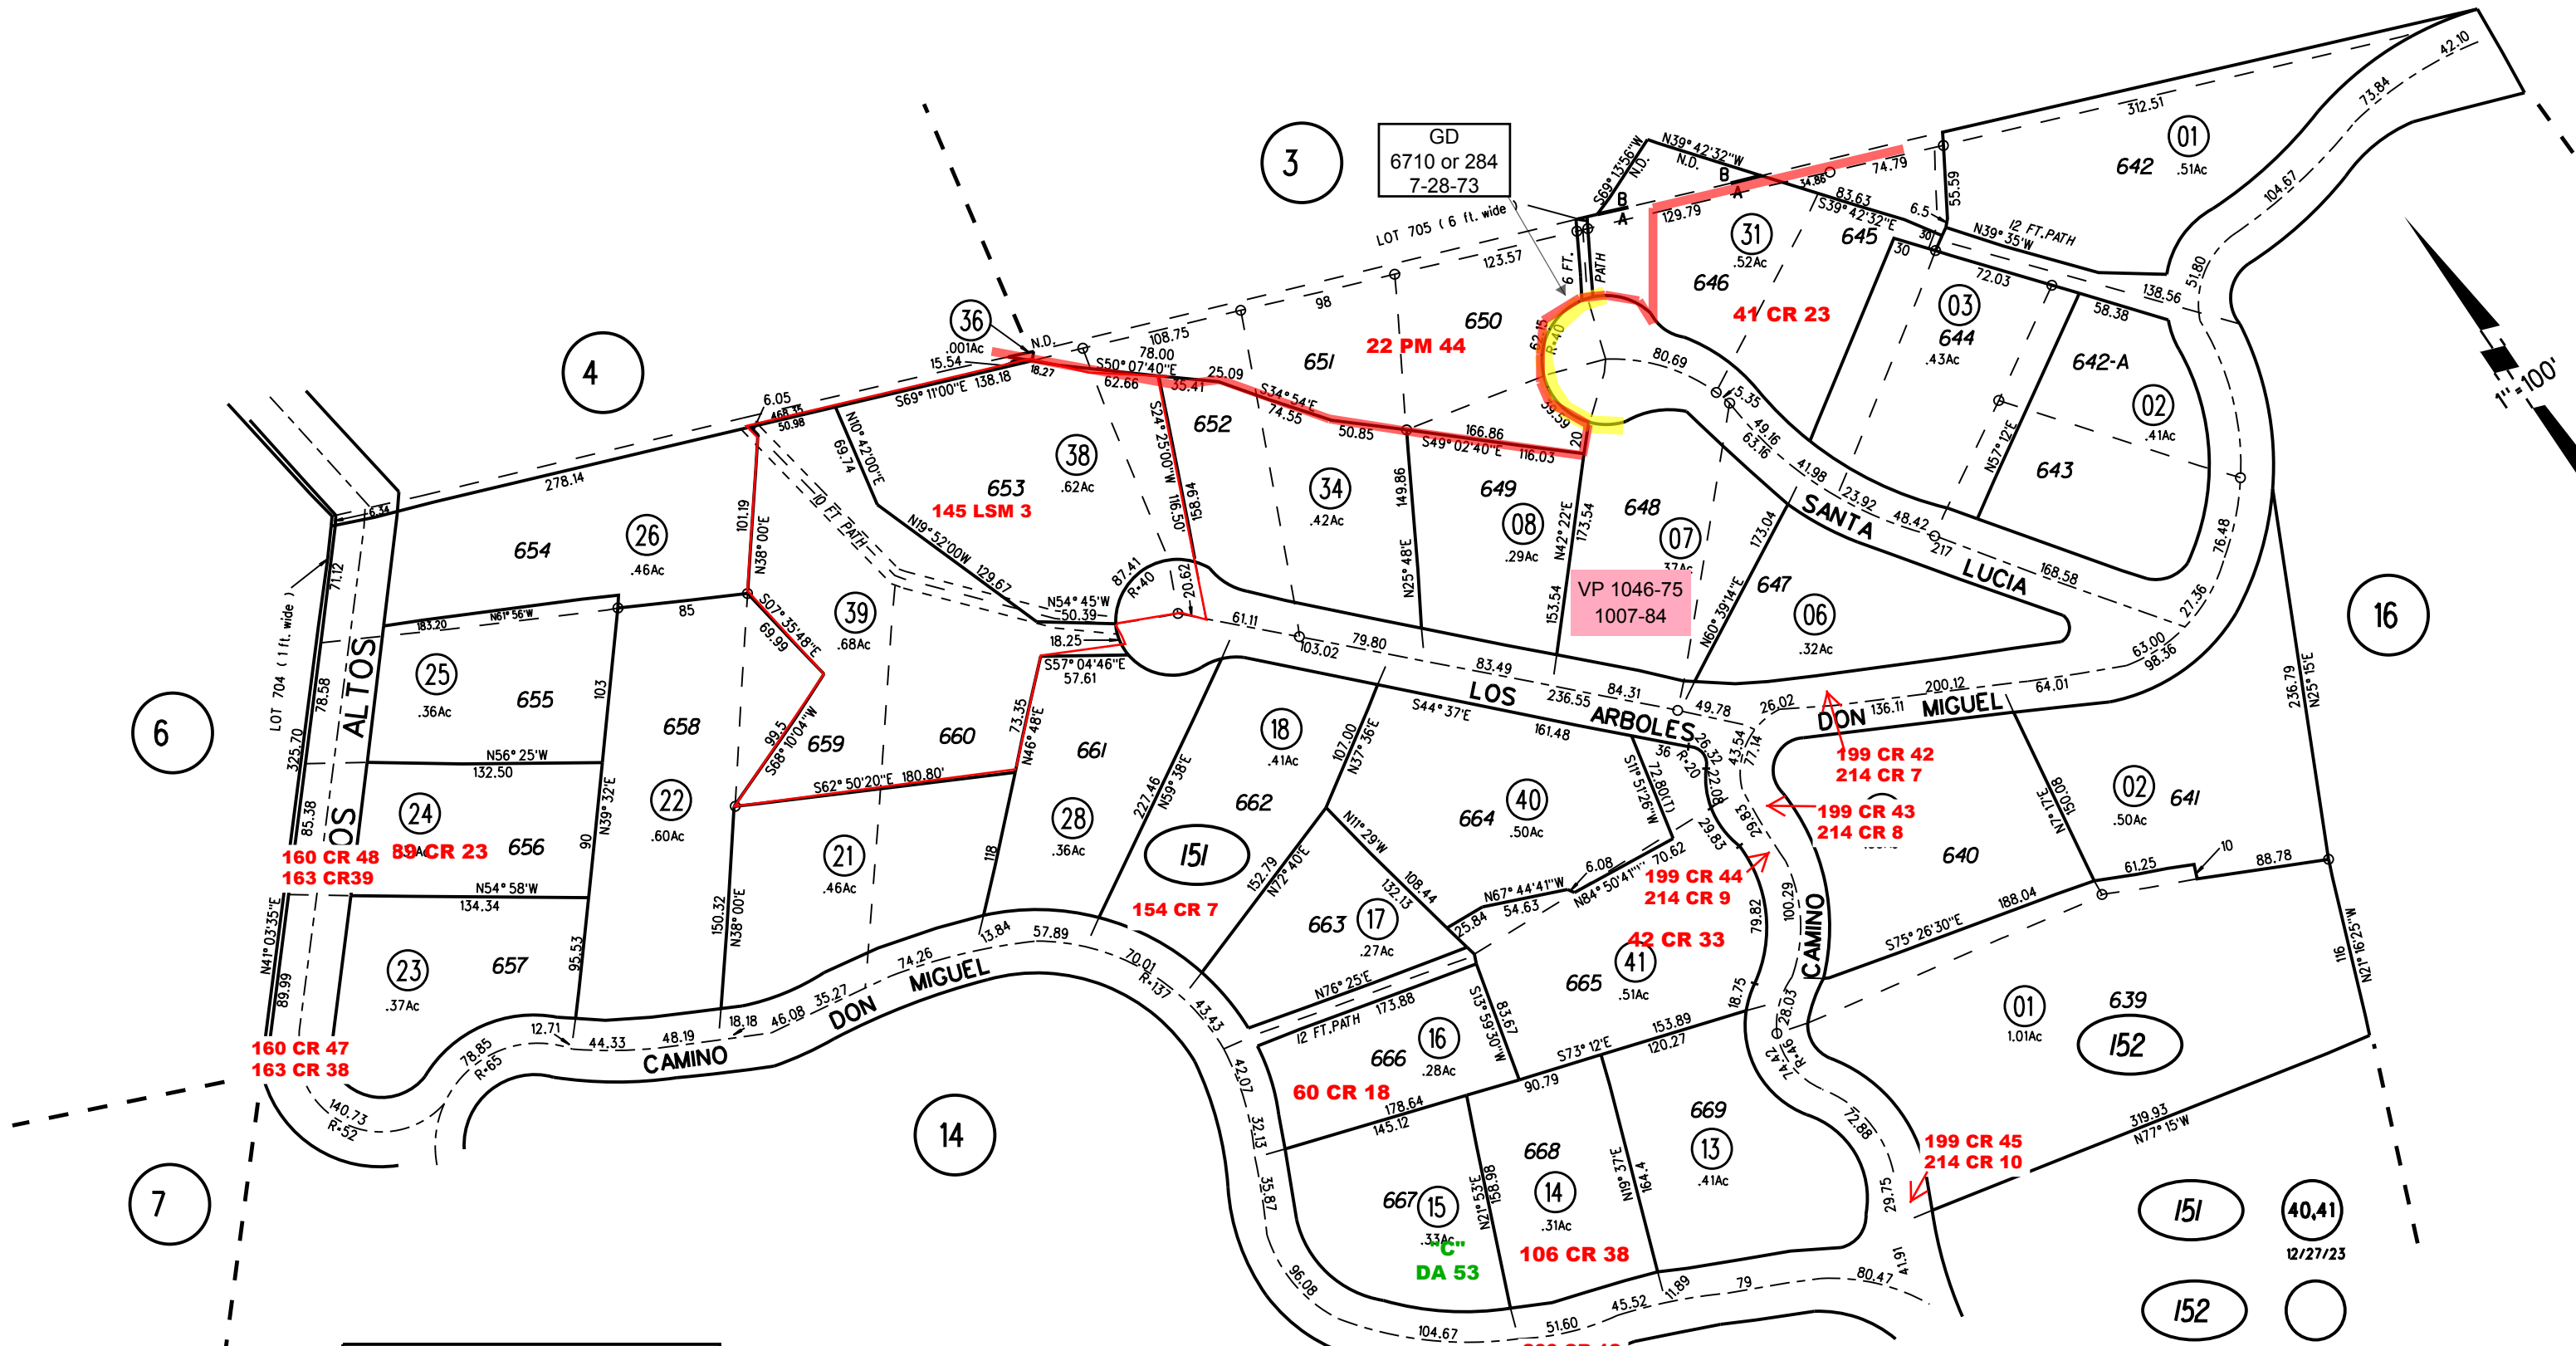

A- HACIENDAS DEL. ORINDA - UNIT NO. 7

M.B. 19-507-508

B- FAIRWAY ACRES M.B. 21-576-578

NOTE: THIS MAP WAS PREPARED FOR ASSESSMENT PURPOSES ONLY. NO LIABILITY IS ASSUMED FOR THE ACCURACY OF THE INFORMATION DELINEATED HEREON. ASSESSOR'S PARCELS MAY NOT COMPLY WITH LOCAL LOT SPLIT OR BUILDING SITE ORDINANCES.