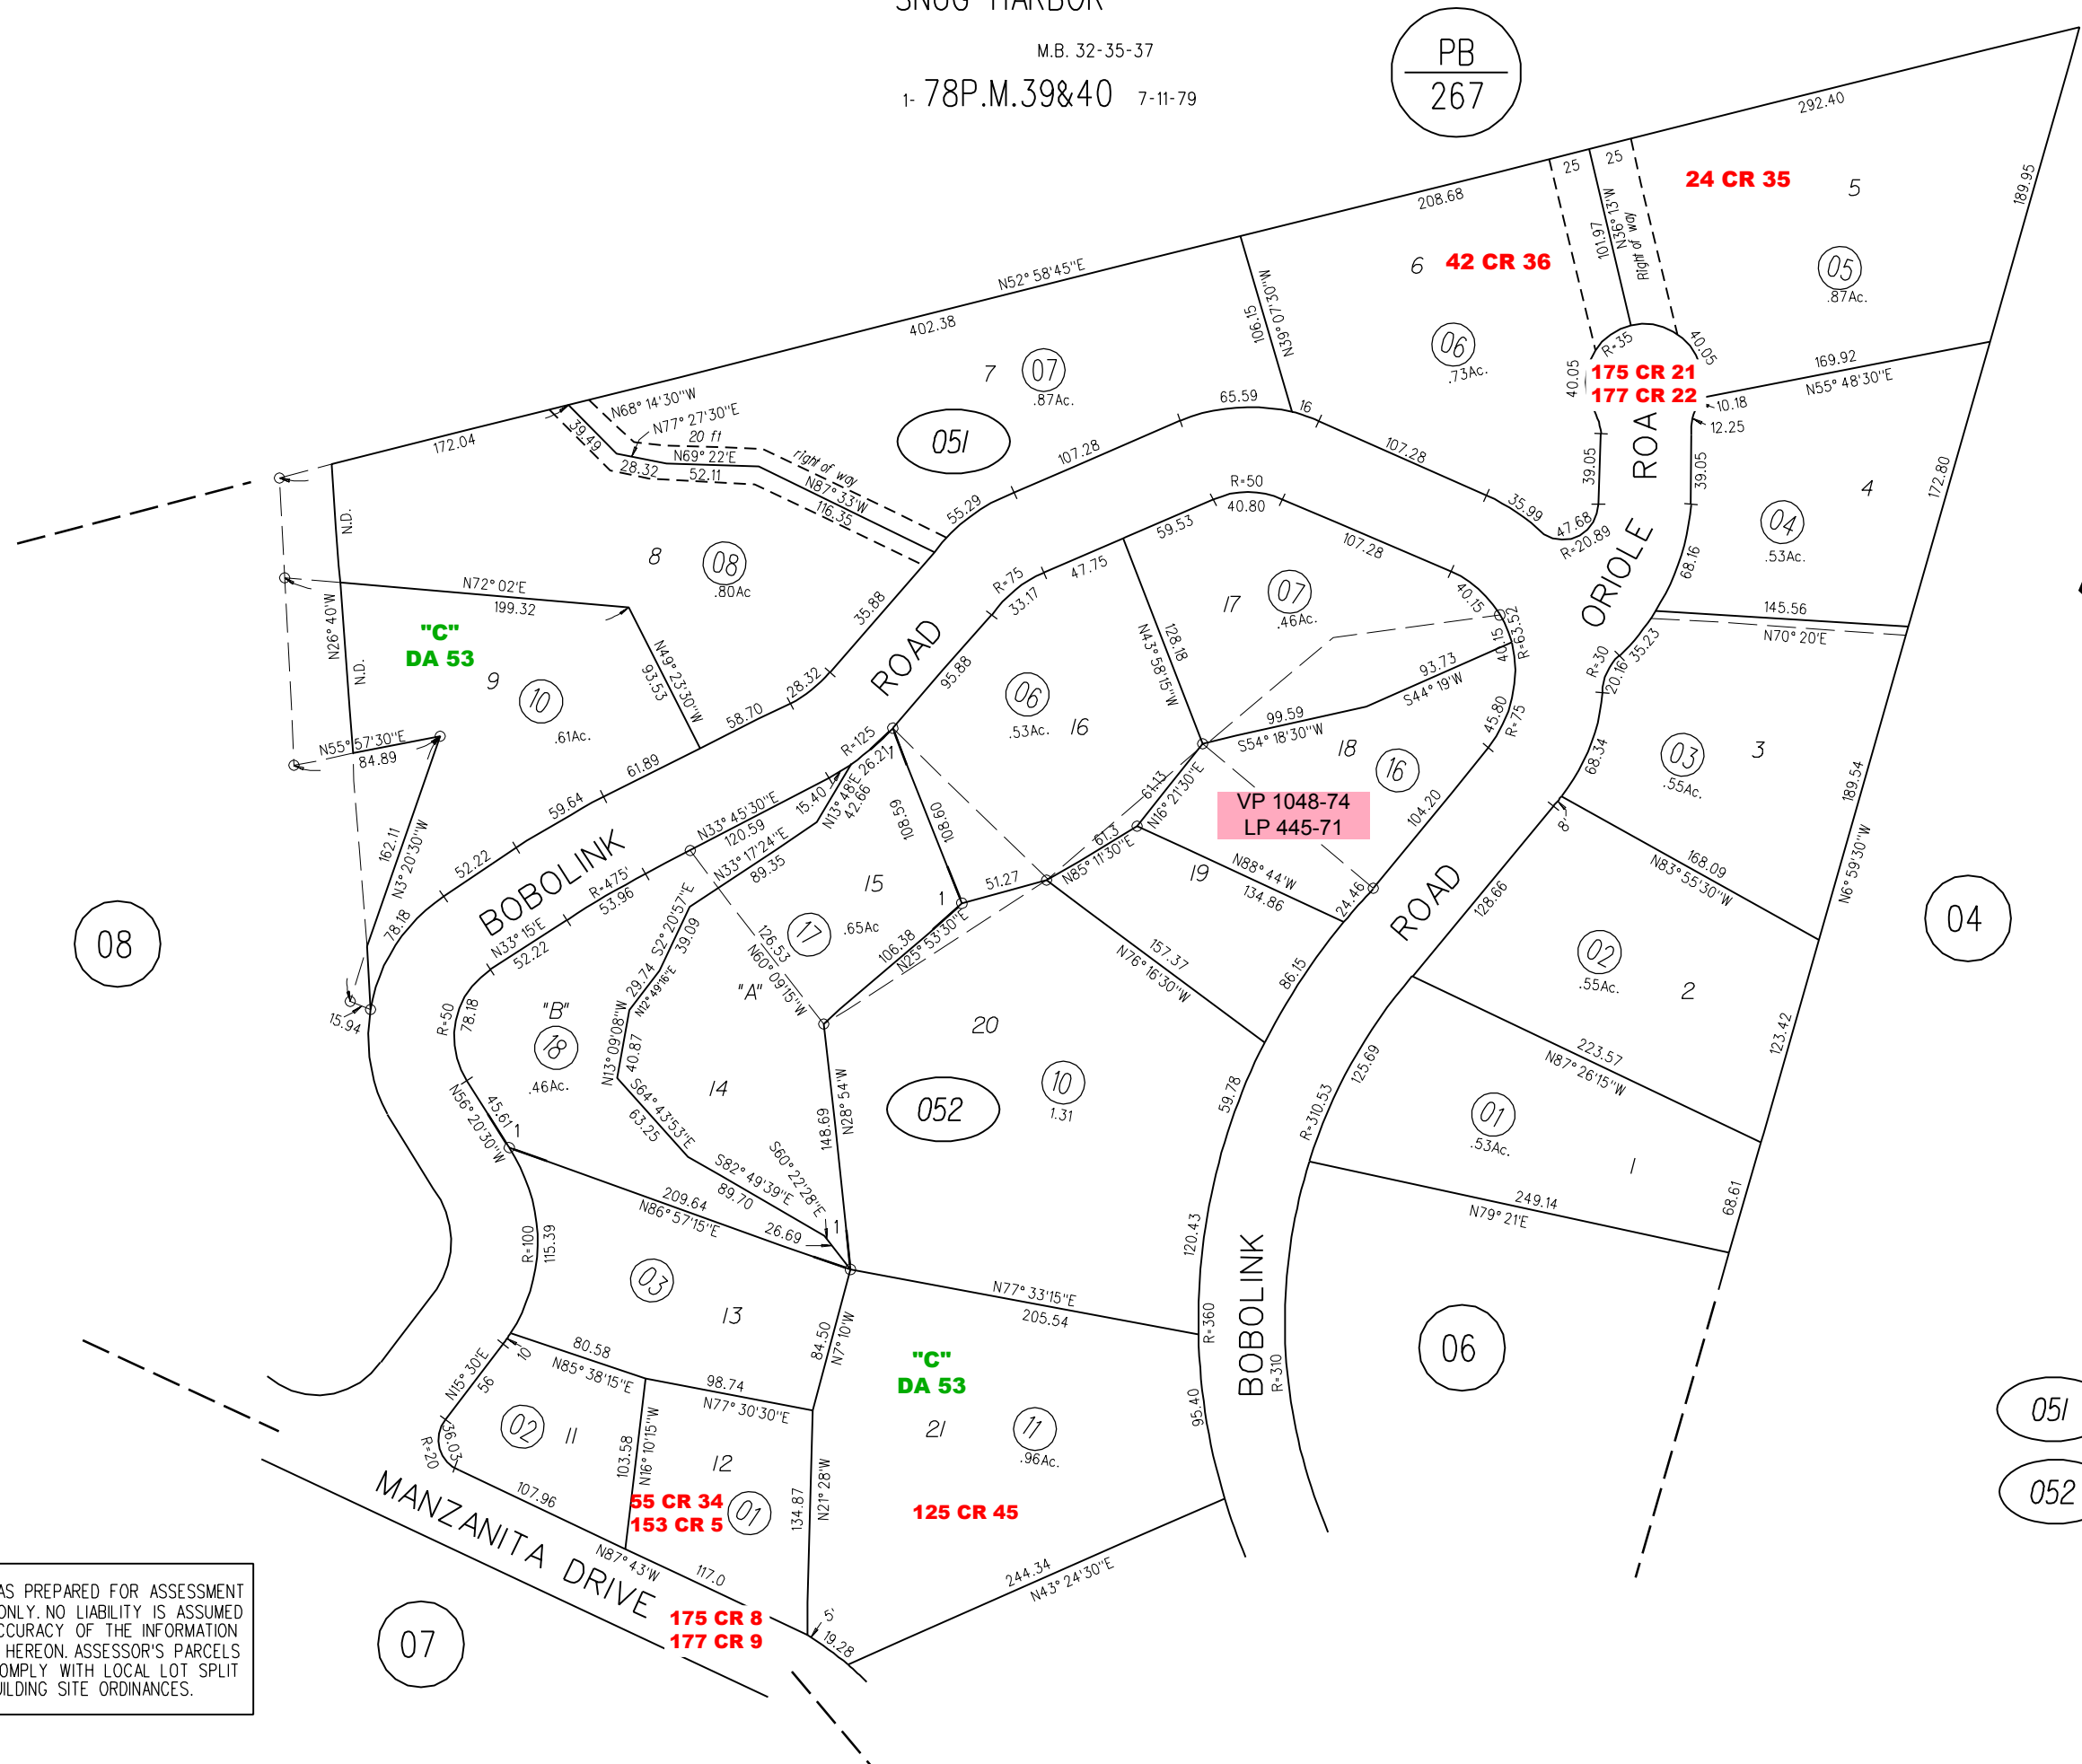

SNUG HARBOR

TAX CODE AREA

M.B. 32-35-37

1-78P.M.39&40 7-11-79

PB  
267

051 ○  
052 ○

NOTE: THIS MAP WAS PREPARED FOR ASSESSMENT PURPOSES ONLY. NO LIABILITY IS ASSUMED FOR THE ACCURACY OF THE INFORMATION DELINEATED HEREON. ASSESSOR'S PARCELS MAY NOT COMPLY WITH LOCAL LOT SPLIT OR BUILDING SITE ORDINANCES.